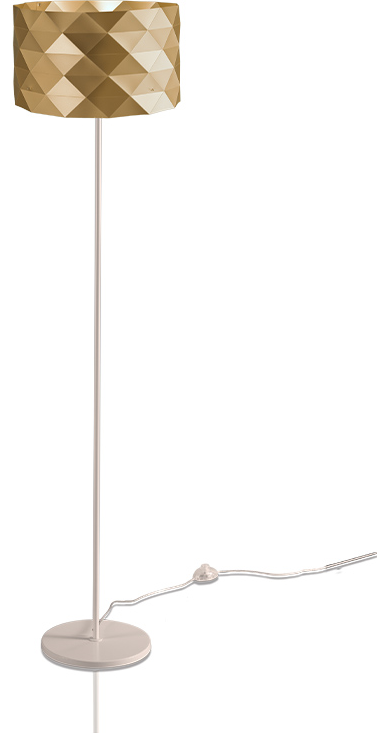

PRISMA PORTABLE

D64053-

base number   Finish
Options

1. To build a product code in our configurator select the specify button on the base model # product page
2. To build a manual product code on this datasheet choose from the options listed below in blue font and add the suffix to the base model #

GENERAL

Series: Prisma
Partner: Linea Zero
Division: Design
Installation: Portable
Product Type: Floor
Mounting Location: Floor

PHYSICAL

Shape: Drum
Diameter (mm): 400
Diameter (in): 15 3/4
Height (mm): 1530
Height (in): 60 1/4
Diffuser: Polilux™ Shade - See Finish Options
Fixture Finish: WHI / SIL / NGD / COP / PKM
Fixture Material: Polilux™/ Metal holder
Primary Material: Non-Static Polilux

ELECTRICAL

Number of Lamps: 1
Lamp Type: LED Retrofit
Bulb Included: Bulb Not Included
Max. Wattage Per Lamp (W): 7
Lamp Base: E26
Input Voltage (V): 120
Upon Request: 277Vac / GU24

LED

OPTICAL

RATINGS AND CERTIFICATIONS

Certified By: Certified for North American Standards
IP rating: IP20

PROJECT
TYPE
SPECIFIER
QUANTITY
DATE

Ø400mm 15 3/4"

1530mm 60 1/4"