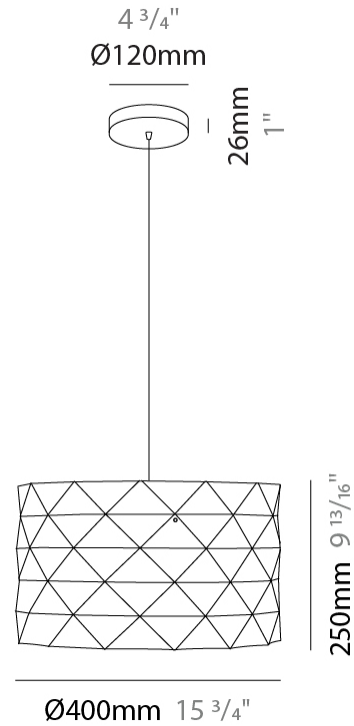

PRISMA SUSPENSION

D61079-

base number   Finish
Options

1. To build a product code in our configurator select the specify button on the base model # product page
2. To build a manual product code on this datasheet choose from the options listed below in blue font and add the suffix to the base model #

GENERAL

Series: Prisma
Brand: Linea Zero
Division: Design
Mounting Type: Suspension
Mounting Location: Ceiling
Subcategory: Pendant

PHYSICAL

Shape: Cylinder
Diameter (mm): 400
Diameter (in): 15 ³/₄
Height (mm): 250
Height (in): 9 ¹³/₁₆
Max. Overall Height (mm): 1900
Max. Overall Height (in): 74 ¹³/₁₆
Light Distribution: Omnidirectional
Diffuser: Polilux™ Shade - See Finish Options
[Fixture Finish: WHI / SIL / NGD / COP / PKM](#)
Fixture Material: Polilux™/ Metal holder

ELECTRICAL

Number of Lamps: 1
Lamp Type: LED Retrofit
Bulb Included: Bulb Not Included
Max. Wattage Per Lamp (W): 7
Lamp Base: E26
Input Voltage (V): 120
Upon Request: 277Vac / GU24

LED

OPTICAL

RATINGS AND CERTIFICATIONS

Certified By: Certified for North American Standards
IP rating: IP20

PROJECT	_____
TYPE	_____
SPECIFIER	_____
QUANTITY	_____
DATE	_____