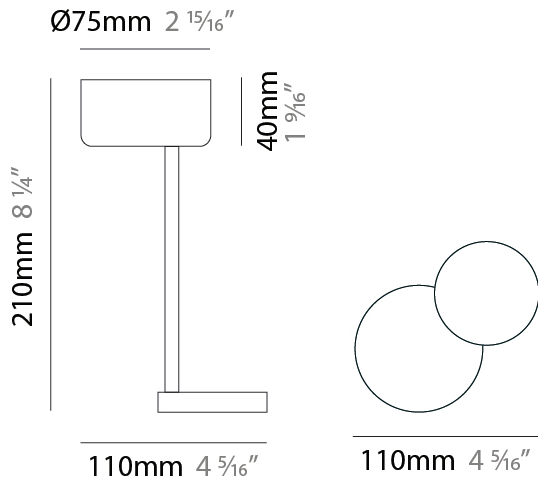

GENERAL

Series: Punto!
 Partner: Knikerboker
 Division: Design
 Installation: Surface
 Product Type: Ceiling Surface
 Mounting Location: Ceiling
 Light Distribution: Indirect

PHYSICAL

Shape: Round
 Length (mm): 110
 Length (in): 4 ⁵/₁₆
 Height (mm): 210
 Height (in): 8 ¹/₄
 Fixture Finish: EWH / EBK / MAN / COF / PRD / SLF / GLF / CLF / BRL / GLD
 Fixture Material: Steel

LED

Color Temperature (°K): 3000
 Max. Delivered Lumen (lm): 2900
 CRI: >85 CRI
 Lamp Life (hrs): 50000

OPTICAL

Adjustability: Tilt 90°

RATINGS AND CERTIFICATIONS

Certified By: Certified for North American Standards
 IP rating: IP20

GENERAL

Series: Punto!
 Partner: Knikerboker
 Division: Design
 Installation: Surface
 Product Type: Ceiling Surface
 Mounting Location: Ceiling
 Light Distribution: Indirect

PHYSICAL

Shape: Round
 Length (mm): 140
 Length (in): 5 ½
 Height (mm): 250
 Height (in): 9 13/16
 Fixture Finish: EWH / EBK / MAN / COF / PRD / SLF / GLF / CLF / BRL / GLD
 Fixture Material: Steel

GENERAL

Series: Punto!
 Partner: Knikerboker
 Division: Design
 Installation: Surface
 Product Type: Wall Surface
 Mounting Location: Wall
 Light Distribution: Indirect

PHYSICAL

Shape: Round
 Length (mm): 110
 Length (in): 4 ⁵/₁₆
 Height (mm): 170
 Height (in): 6 ¹¹/₁₆
 Fixture Finish: [EWH](#) / [EBK](#) / [MAN](#) / [COF](#) / [PRD](#) / [SLF](#) / [GLF](#) / [CLF](#) / [BRL](#) / [GLD](#)
 Fixture Material: Steel