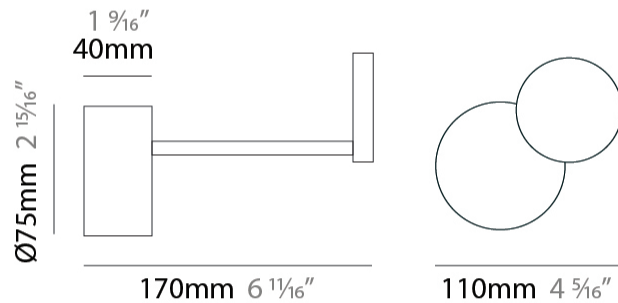

GENERAL

Series: Punto!
 Partner: Knikerboker
 Division: Design
 Installation: Surface
 Product Type: Ceiling Surface
 Mounting Location: Ceiling
 Light Distribution: Indirect

PHYSICAL

Shape: Round
 Length (mm): 110
 Length (in): 4 ⁵/₁₆
 Height (mm): 210
 Height (in): 8 ¹/₄
 Fixture Finish: EWH / EBK / MAN / COF / PRD / SLF / GLF / CLF / BRL / GLD
 Fixture Material: Steel

GENERAL

Series: Punto!
 Partner: Knikerboker
 Division: Design
 Installation: Surface
 Product Type: Ceiling Surface
 Mounting Location: Ceiling
 Light Distribution: Indirect

PHYSICAL

Shape: Round
 Length (mm): 140
 Length (in): 5 ½
 Height (mm): 250
 Height (in): 9 13/16
 Fixture Finish: EWH / EBK / MAN / COF / PRD / SLF / GLF / CLF / BRL / GLD
 Fixture Material: Steel

GENERAL

Series: Punto!
 Partner: Knikerboker
 Division: Design
 Installation: Surface
 Product Type: Wall Surface
 Mounting Location: Wall
 Light Distribution: Indirect

PHYSICAL

Shape: Round
 Length (mm): 110
 Length (in): 4 ⁵/₁₆
 Height (mm): 170
 Height (in): 6 ¹¹/₁₆
 Fixture Finish: [EWH](#) / [EBK](#) / [MAN](#) / [COF](#) / [PRD](#) / [SLF](#) / [GLF](#) / [CLF](#) / [BRL](#) / [GLD](#)
 Fixture Material: Steel

LED

Color Temperature (°K): 3000
 Max. Delivered Lumen (lm): 2900
 CRI: >85 CRI
 Lamp Life (hrs): 50000

OPTICAL

Adjustability: Tilt 90°

RATINGS AND CERTIFICATIONS

Certified By: Certified for North American Standards
 IP rating: IP20