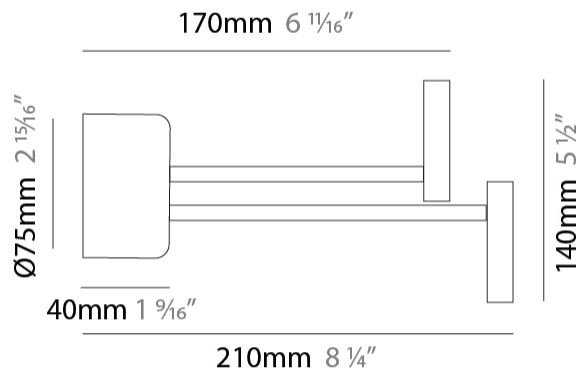

GENERAL

Series: Punto!
 Partner: Knikerboker
 Division: Design
 Installation: Surface
 Product Type: Ceiling Surface
 Mounting Location: Ceiling
 Light Distribution: Indirect

PHYSICAL

Shape: Round
 Length (mm): 110
 Length (in): 4 ⁵/₁₆
 Height (mm): 210
 Height (in): 8 ¹/₄
 Fixture Finish: EWH / EBK / MAN / COF / PRD / SLF / GLF / CLF / BRL / GLD
 Fixture Material: Steel

GENERAL

Series: Punto!
 Partner: Knikerboker
 Division: Design
 Installation: Surface
 Product Type: Wall Surface
 Mounting Location: Wall
 Light Distribution: Indirect

PHYSICAL

Shape: Round
 Length (mm): 110
 Length (in): 4 ⁵/₁₆
 Height (mm): 170
 Height (in): 6 ¹¹/₁₆
 Fixture Finish: [EWH](#) / [EBK](#) / [MAN](#) / [COF](#) / [PRD](#) / [SLF](#) / [GLF](#) / [CLF](#) / [BRL](#) / [GLD](#)
 Fixture Material: Steel

GENERAL

Series: Punto!
 Partner: Knikerboker
 Division: Design
 Installation: Surface
 Product Type: Wall Surface
 Mounting Location: Wall
 Light Distribution: Indirect

PHYSICAL

Shape: Round
 Length (mm): 140
 Length (in): 5 ½
 Height (mm): 210
 Height (in): 8 ¼
 Fixture Finish: [EWH](#) / [EBK](#) / [MAN](#) / [COF](#) / [PRD](#) / [SLF](#) / [GLF](#) / [CLF](#) / [BRL](#) / [GLD](#)
 Fixture Material: Steel

LED

Color Temperature (°K): 3000
 Max. Delivered Lumen (lm): 3900
 CRI: >85 CRI
 Lamp Life (hrs): 50000

OPTICAL

Adjustability: Tilt 90°

RATINGS AND CERTIFICATIONS

Certified By: Certified for North American Standards
 IP rating: IP20