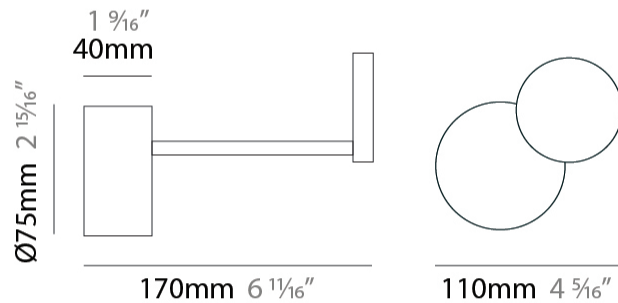

GENERAL

Series: Punto!
 Partner: Knikerboker
 Division: Design
 Installation: Surface
 Product Type: Ceiling Surface
 Mounting Location: Ceiling
 Light Distribution: Indirect

PHYSICAL

Shape: Round
 Length (mm): 110
 Length (in): 4 ⁵/₁₆
 Height (mm): 210
 Height (in): 8 ¹/₄
 Fixture Finish: EWH / EBK / MAN / COF / PRD / SLF / GLF / CLF / BRL / GLD
 Fixture Material: Steel

GENERAL

Series: Punto!
 Partner: Knikerboker
 Division: Design
 Installation: Surface
 Product Type: Wall Surface
 Mounting Location: Wall
 Light Distribution: Indirect

PHYSICAL

Shape: Round
 Length (mm): 110
 Length (in): 4 ⁵/₁₆
 Height (mm): 170
 Height (in): 6 ¹¹/₁₆
 Fixture Finish: [EWH](#) / [EBK](#) / [MAN](#) / [COF](#) / [PRD](#) / [SLF](#) / [GLF](#) / [CLF](#) / [BRL](#) / [GLD](#)
 Fixture Material: Steel

LED

Color Temperature (°K): 3000
 Max. Delivered Lumen (lm): 2900
 CRI: >85 CRI
 Lamp Life (hrs): 50000

OPTICAL

Adjustability: Tilt 90°

RATINGS AND CERTIFICATIONS

Certified By: Certified for North American Standards
 IP rating: IP20

GENERAL

Series: Punto!
 Partner: Knikerboker
 Division: Design
 Installation: Surface
 Product Type: Wall Surface
 Mounting Location: Wall
 Light Distribution: Indirect

PHYSICAL

Shape: Round
 Length (mm): 140
 Length (in): 5 ½
 Height (mm): 210
 Height (in): 8 ¼
 Fixture Finish: [EWH](#) / [EBK](#) / [MAN](#) / [COF](#) / [PRD](#) / [SLF](#) / [GLF](#) / [CLF](#) / [BRL](#) / [GLD](#)
 Fixture Material: Steel