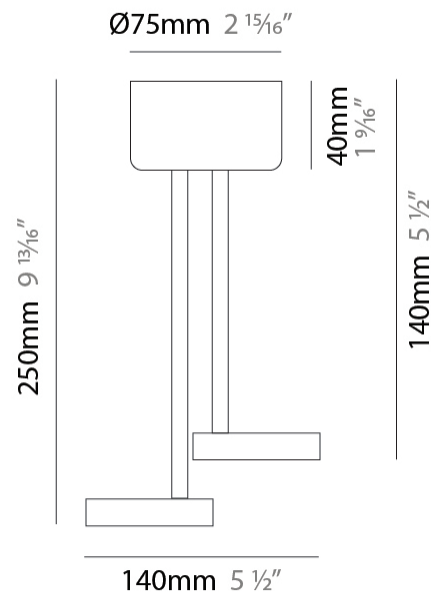

GENERAL

Series: Punto!
 Partner: Knikerboker
 Division: Design
 Installation: Surface
 Product Type: Ceiling Surface
 Mounting Location: Ceiling
 Light Distribution: Indirect

PHYSICAL

Shape: Round
 Length (mm): 110
 Length (in): 4 ⁵/₁₆
 Height (mm): 210
 Height (in): 8 ¹/₄
 Fixture Finish: EWH / EBK / MAN / COF / PRD / SLF / GLF / CLF / BRL / GLD
 Fixture Material: Steel

GENERAL

Series: Punto!
 Partner: Knikerboker
 Division: Design
 Installation: Surface
 Product Type: Ceiling Surface
 Mounting Location: Ceiling
 Light Distribution: Indirect

PHYSICAL

Shape: Round
 Length (mm): 140
 Length (in): 5 ½
 Height (mm): 250
 Height (in): 9 13/16
 Fixture Finish: EWH / EBK / MAN / COF / PRD / SLF / GLF / CLF / BRL / GLD
 Fixture Material: Steel

LED

Color Temperature (°K): 3000
 Max. Delivered Lumen (lm): 3900
 CRI: >85 CRI
 Lamp Life (hrs): 50000

OPTICAL

Adjustability: Tilt 90°

RATINGS AND CERTIFICATIONS

Certified By: Certified for North American Standards
 IP rating: IP20

GENERAL

Series: Punto!
 Partner: Knikerboker
 Division: Design
 Installation: Surface
 Product Type: Wall Surface
 Mounting Location: Wall
 Light Distribution: Indirect

PHYSICAL

Shape: Round
 Length (mm): 110
 Length (in): 4 ⁵/₁₆
 Height (mm): 170
 Height (in): 6 ¹¹/₁₆
 Fixture Finish: [EWH](#) / [EBK](#) / [MAN](#) / [COF](#) / [PRD](#) / [SLF](#) / [GLF](#) / [CLF](#) / [BRL](#) / [GLD](#)
 Fixture Material: Steel