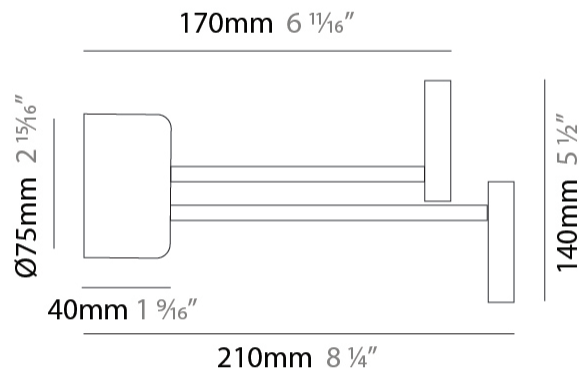

GENERAL

Series: Punto!
 Partner: Knikerboker
 Division: Design
 Installation: Surface
 Product Type: Ceiling Surface
 Mounting Location: Ceiling
 Light Distribution: Indirect

PHYSICAL

Shape: Round
 Length (mm): 110
 Length (in): 4 ⁵/₁₆
 Height (mm): 210
 Height (in): 8 ¹/₄
 Fixture Finish: EWH / EBK / MAN / COF / PRD / SLF / GLF / CLF / BRL / GLD
 Fixture Material: Steel

GENERAL

Series: Punto!
 Partner: Knikerboker
 Division: Design
 Installation: Surface
 Product Type: Wall Surface
 Mounting Location: Wall
 Light Distribution: Indirect

PHYSICAL

Shape: Round
 Length (mm): 110
 Length (in): 4 ⁵/₁₆
 Height (mm): 170
 Height (in): 6 ¹¹/₁₆
 Fixture Finish: [EWH](#) / [EBK](#) / [MAN](#) / [COF](#) / [PRD](#) / [SLF](#) / [GLF](#) / [CLF](#) / [BRL](#) / [GLD](#)
 Fixture Material: Steel

GENERAL

Series: Punto!
 Partner: Knikerboker
 Division: Design
 Installation: Surface
 Product Type: Wall Surface
 Mounting Location: Wall
 Light Distribution: Indirect

PHYSICAL

Shape: Round
 Length (mm): 140
 Length (in): 5 ½
 Height (mm): 210
 Height (in): 8 ¼
 Fixture Finish: [EWH](#) / [EBK](#) / [MAN](#) / [COF](#) / [PRD](#) / [SLF](#) / [GLF](#) / [CLF](#) / [BRL](#) / [GLD](#)
 Fixture Material: Steel

LED

Color Temperature (°K): 3000
 Max. Delivered Lumen (lm): 3900
 CRI: >85 CRI
 Lamp Life (hrs): 50000

OPTICAL

Adjustability: Tilt 90°

RATINGS AND CERTIFICATIONS

Certified By: Certified for North American Standards
 IP rating: IP20