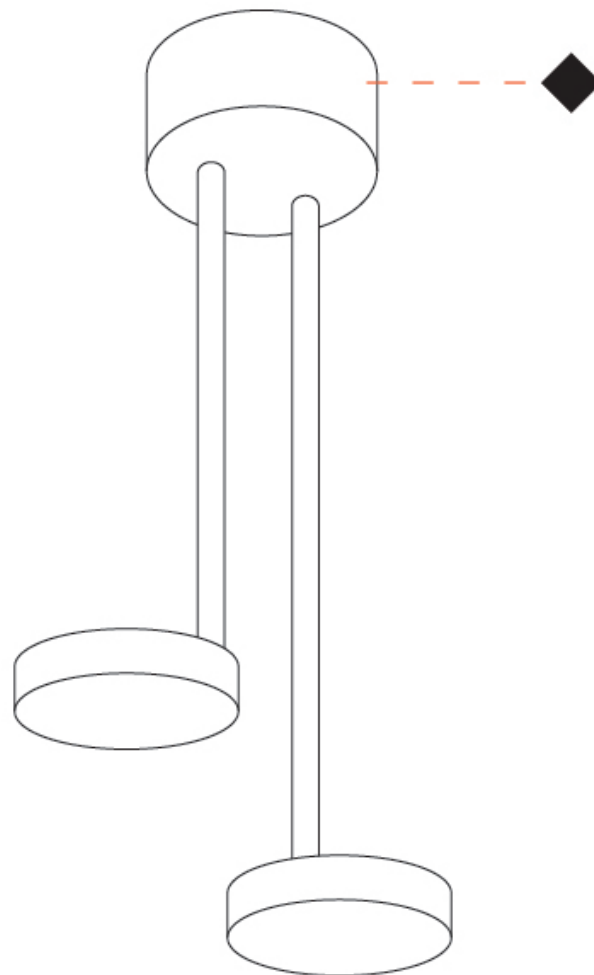

D132188-

PROJECT _____

TYPE _____

SPECIFIER _____

QUANTITY _____

DATE _____

D