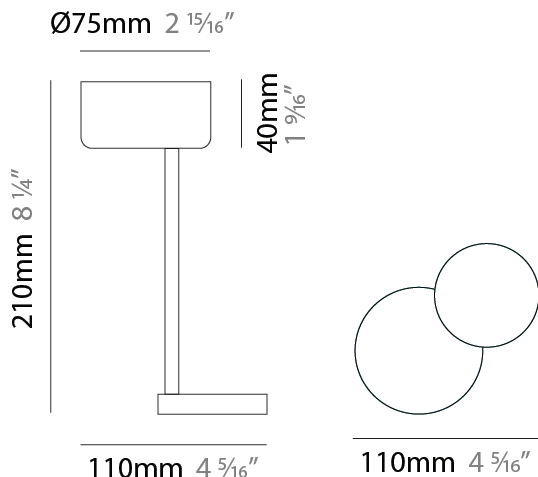

GENERAL

Series: Punto!
 Partner: Knikerboker
 Division: Design
 Installation: Surface
 Product Type: Ceiling Surface
 Mounting Location: Ceiling
 Light Distribution: Indirect

PHYSICAL

Shape: Round
 Length (mm): 110
 Length (in): 4 ⁵/₁₆
 Height (mm): 210
 Height (in): 8 ¹/₄
 Fixture Finish: EWH / EBK / MAN / COF / PRD / SLF / GLF / CLF / BRL / GLD
 Fixture Material: Steel

LED

Color Temperature (°K): 3000
 Max. Delivered Lumen (lm): 2900
 CRI: >85 CRI
 Lamp Life (hrs): 50000

OPTICAL

Adjustability: Tilt 90°

RATINGS AND CERTIFICATIONS

Certified By: Certified for North American Standards
 IP rating: IP20

GENERAL

Series: Punto!
 Partner: Knikerboker
 Division: Design
 Installation: Surface
 Product Type: Ceiling Surface
 Mounting Location: Ceiling
 Light Distribution: Indirect

PHYSICAL

Shape: Round
 Length (mm): 140
 Length (in): 5 ½
 Height (mm): 250
 Height (in): 9 13/16
 Fixture Finish: EWH / EBK / MAN / COF / PRD / SLF / GLF / CLF / BRL / GLD
 Fixture Material: Steel

GENERAL

Series: Punto!
 Partner: Knikerboker
 Division: Design
 Installation: Surface
 Product Type: Wall Surface
 Mounting Location: Wall
 Light Distribution: Indirect

PHYSICAL

Shape: Round
 Length (mm): 110
 Length (in): 4 ⁵/₁₆
 Height (mm): 170
 Height (in): 6 ¹¹/₁₆
 Fixture Finish: [EWH](#) / [EBK](#) / [MAN](#) / [COF](#) / [PRD](#) / [SLF](#) / [GLF](#) / [CLF](#) / [BRL](#) / [GLD](#)
 Fixture Material: Steel