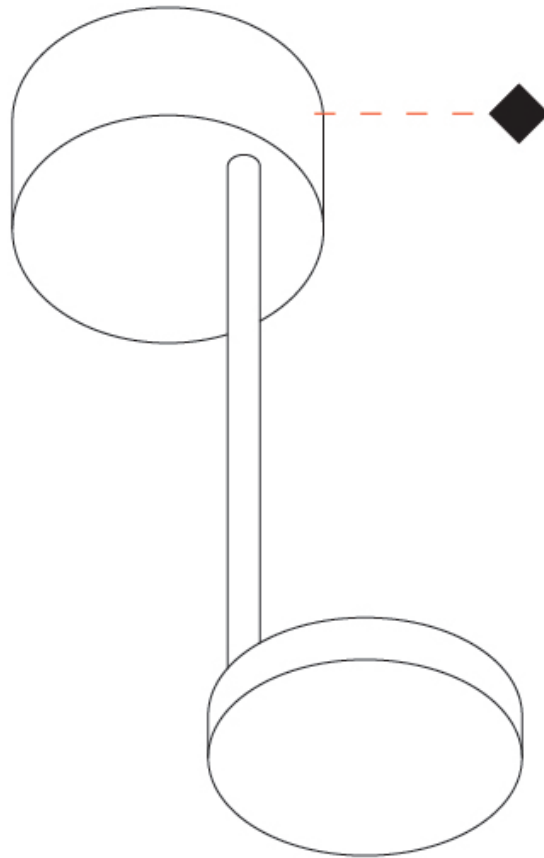

D132187-

PROJECT

TYPE

SPECIFIER

QUANTITY

DATE

D