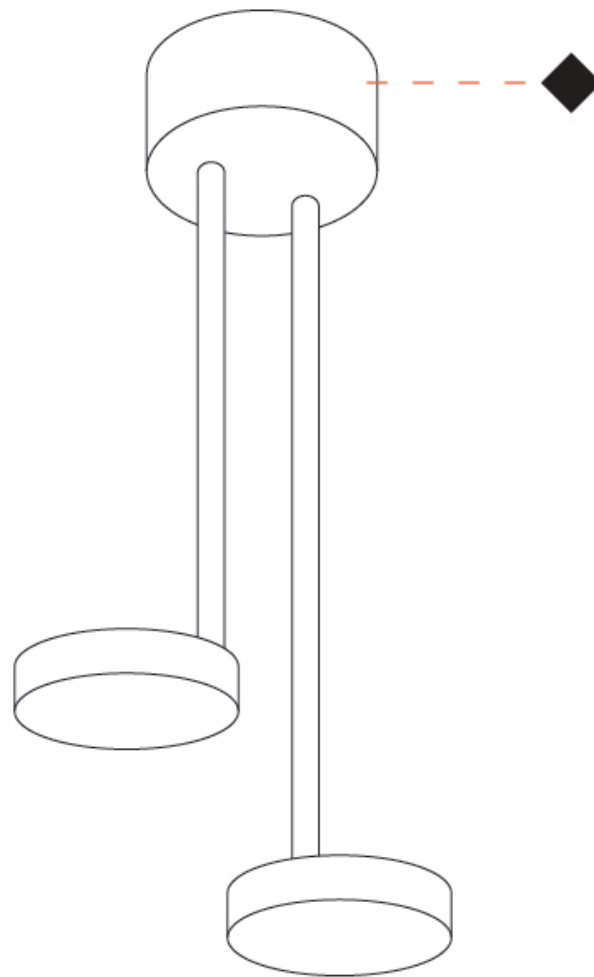

D132188-

PROJECT _____

TYPE _____

SPECIFIER _____

QUANTITY _____

DATE _____

D