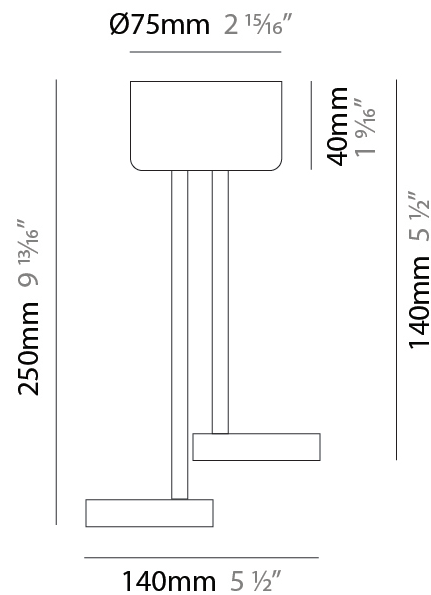

GENERAL

Series: Punto!
 Partner: Knikerboker
 Division: Design
 Installation: Surface
 Product Type: Ceiling Surface
 Mounting Location: Ceiling
 Light Distribution: Indirect

PHYSICAL

Shape: Round
 Length (mm): 140
 Length (in): 5 ½
 Height (mm): 250
 Height (in): 9 13/16
 Fixture Finish: [EWH / EBK / MAN / COF / PRD / SLF / GLF / CLF / BRL / GLD](#)
 Fixture Material: Steel

LED

Color Temperature (°K): 3000
 Max. Delivered Lumen (lm): 3900
 CRI: >85 CRI
 Lamp Life (hrs): 50000

OPTICAL

Adjustability: Tilt 90°

RATINGS AND CERTIFICATIONS

Certified By: Certified for North American Standards
 IP rating: IP20

GENERAL

Series: Punto!
 Partner: Knikerboker
 Division: Design
 Installation: Surface
 Product Type: Wall Surface
 Mounting Location: Wall
 Light Distribution: Indirect

PHYSICAL

Shape: Round
 Length (mm): 140
 Length (in): 5 ½
 Height (mm): 210
 Height (in): 8 ¼
 Fixture Finish: [EWH](#) / [EBK](#) / [MAN](#) / [COF](#) / [PRD](#) / [SLF](#) / [GLF](#) / [CLF](#) / [BRL](#) / [GLD](#)
 Fixture Material: Steel