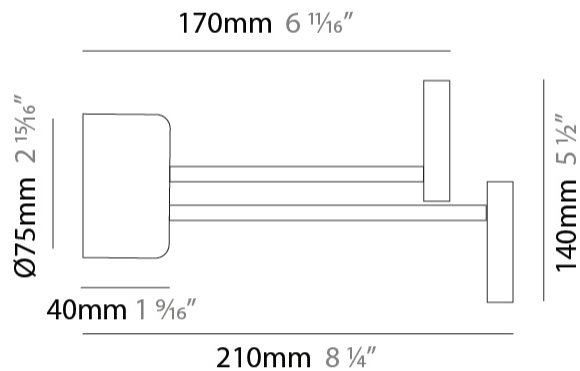

GENERAL

Series: Punto!
 Partner: Knikerboker
 Division: Design
 Installation: Surface
 Product Type: Ceiling Surface
 Mounting Location: Ceiling
 Light Distribution: Indirect

PHYSICAL

Shape: Round
 Length (mm): 140
 Length (in): 5 ½
 Height (mm): 250
 Height (in): 9 13/16
 Fixture Finish: [EWH / EBK / MAN / COF / PRD / SLF / GLF / CLF / BRL / GLD](#)
 Fixture Material: Steel

GENERAL

Series: Punto!
 Partner: Knikerboker
 Division: Design
 Installation: Surface
 Product Type: Wall Surface
 Mounting Location: Wall
 Light Distribution: Indirect

PHYSICAL

Shape: Round
 Length (mm): 140
 Length (in): 5 ½
 Height (mm): 210
 Height (in): 8 ¼
 Fixture Finish: [EWH](#) / [EBK](#) / [MAN](#) / [COF](#) / [PRD](#) / [SLF](#) / [GLF](#) / [CLF](#) / [BRL](#) / [GLD](#)
 Fixture Material: Steel

LED

Color Temperature (°K): 3000
 Max. Delivered Lumen (lm): 3900
 CRI: >85 CRI
 Lamp Life (hrs): 50000

OPTICAL

Adjustability: Tilt 90°

RATINGS AND CERTIFICATIONS

Certified By: Certified for North American Standards
 IP rating: IP20