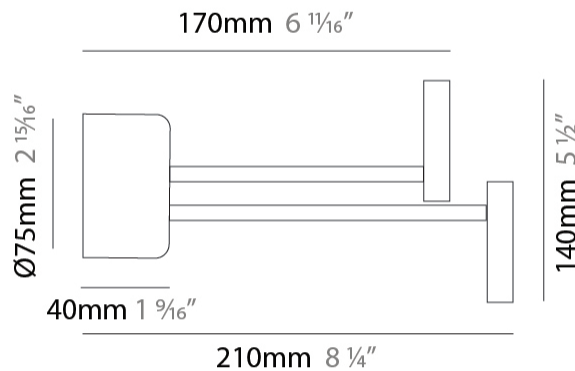

GENERAL

Series: Punto!
 Partner: Knikerboker
 Division: Design
 Installation: Surface
 Product Type: Wall Surface
 Mounting Location: Wall
 Light Distribution: Indirect

PHYSICAL

Shape: Round
 Length (mm): 110
 Length (in): 4 ⁵/₁₆
 Height (mm): 170
 Height (in): 6 ¹¹/₁₆
 Fixture Finish: EWH / EBK / MAN / COF / PRD / SLF / GLF / CLF / BRL / GLD
 Fixture Material: Steel

GENERAL

Series: Punto!
 Partner: Knikerboker
 Division: Design
 Installation: Surface
 Product Type: Wall Surface
 Mounting Location: Wall
 Light Distribution: Indirect

PHYSICAL

Shape: Round
 Length (mm): 140
 Length (in): 5 ½
 Height (mm): 210
 Height (in): 8 ¼
 Fixture Finish: [EWH](#) / [EBK](#) / [MAN](#) / [COF](#) / [PRD](#) / [SLF](#) / [GLF](#) / [CLF](#) / [BRL](#) / [GLD](#)
 Fixture Material: Steel

LED

Color Temperature (°K): 3000
 Max. Delivered Lumen (lm): 3900
 CRI: >85 CRI
 Lamp Life (hrs): 50000

OPTICAL

Adjustability: Tilt 90°

RATINGS AND CERTIFICATIONS

Certified By: Certified for North American Standards
 IP rating: IP20