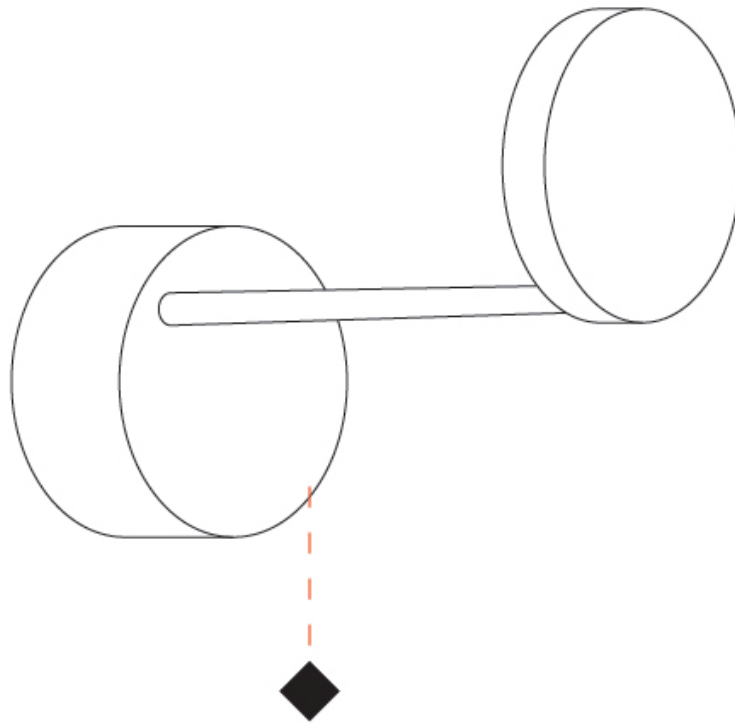

PUNTO! SURFACE

D133131-

PROJECT

TYPE

SPECIFIER

QUANTITY

DATE

D