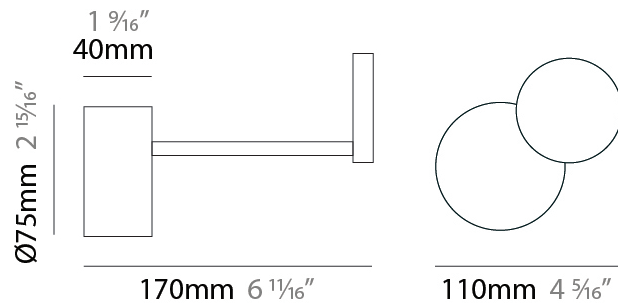

GENERAL

Series: Punto!
 Partner: Knikerboker
 Division: Design
 Installation: Surface
 Product Type: Wall Surface
 Mounting Location: Wall
 Light Distribution: Indirect

PHYSICAL

Shape: Round
 Length (mm): 110
 Length (in): 4 ⁵/₁₆
 Height (mm): 170
 Height (in): 6 ¹¹/₁₆
 Fixture Finish: EWH / EBK / MAN / COF / PRD / SLF / GLF / CLF / BRL / GLD
 Fixture Material: Steel

LED

Color Temperature (°K): 3000
 Max. Delivered Lumen (lm): 2900
 CRI: >85 CRI
 Lamp Life (hrs): 50000

OPTICAL

Adjustability: Tilt 90°

RATINGS AND CERTIFICATIONS

Certified By: Certified for North American Standards
 IP rating: IP20

GENERAL

Series: Punto!
 Partner: Knikerboker
 Division: Design
 Installation: Surface
 Product Type: Wall Surface
 Mounting Location: Wall
 Light Distribution: Indirect

PHYSICAL

Shape: Round
 Length (mm): 140
 Length (in): 5 ½
 Height (mm): 210
 Height (in): 8 ¼
 Fixture Finish: [EWH](#) / [EBK](#) / [MAN](#) / [COF](#) / [PRD](#) / [SLF](#) / [GLF](#) / [CLF](#) / [BRL](#) / [GLD](#)
 Fixture Material: Steel