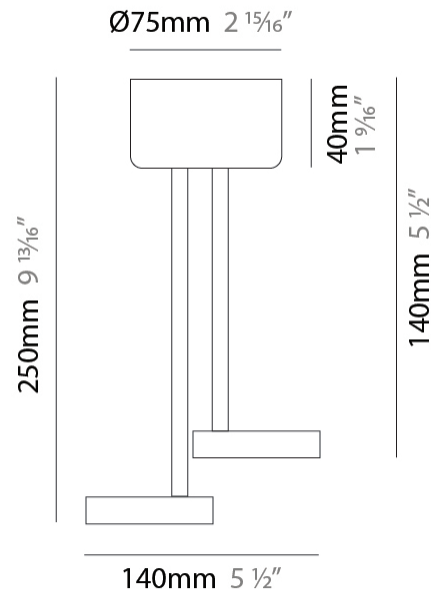

GENERAL

Series: Punto!
Partner: Knikerboker
Division: Design
Installation: Surface
Product Type: Ceiling Surface
Mounting Location: Ceiling
Light Distribution: Indirect

PHYSICAL

Shape: Round
Length (mm): 110
Length (in): 4 ⁵/₁₆
Height (mm): 210
Height (in): 8 ¹/₄
[Fixture Finish: EWH / EBK / MAN / COF / PRD / SLF / GLF / CLF / BRL / GLD](#)
Fixture Material: Steel

GENERAL

Series: Punto!
 Partner: Knikerboker
 Division: Design
 Installation: Surface
 Product Type: Ceiling Surface
 Mounting Location: Ceiling
 Light Distribution: Indirect

PHYSICAL

Shape: Round
 Length (mm): 140
 Length (in): 5 ½
 Height (mm): 250
 Height (in): 9 13/16
 Fixture Finish: EWH / EBK / MAN / COF / PRD / SLF / GLF / CLF / BRL / GLD
 Fixture Material: Steel

LED

Color Temperature (°K): 3000
 Max. Delivered Lumen (lm): 3900
 CRI: >85 CRI
 Lamp Life (hrs): 50000

OPTICAL

Adjustability: Tilt 90°

RATINGS AND CERTIFICATIONS

Certified By: Certified for North American Standards
 IP rating: IP20

GENERAL

Series: Punto!
 Partner: Knikerboker
 Division: Design
 Installation: Surface
 Product Type: Wall Surface
 Mounting Location: Wall
 Light Distribution: Indirect

PHYSICAL

Shape: Round
 Length (mm): 110
 Length (in): 4 ⁵/₁₆
 Height (mm): 170
 Height (in): 6 ¹¹/₁₆
 Fixture Finish: [EWH](#) / [EBK](#) / [MAN](#) / [COF](#) / [PRD](#) / [SLF](#) / [GLF](#) / [CLF](#) / [BRL](#) / [GLD](#)
 Fixture Material: Steel