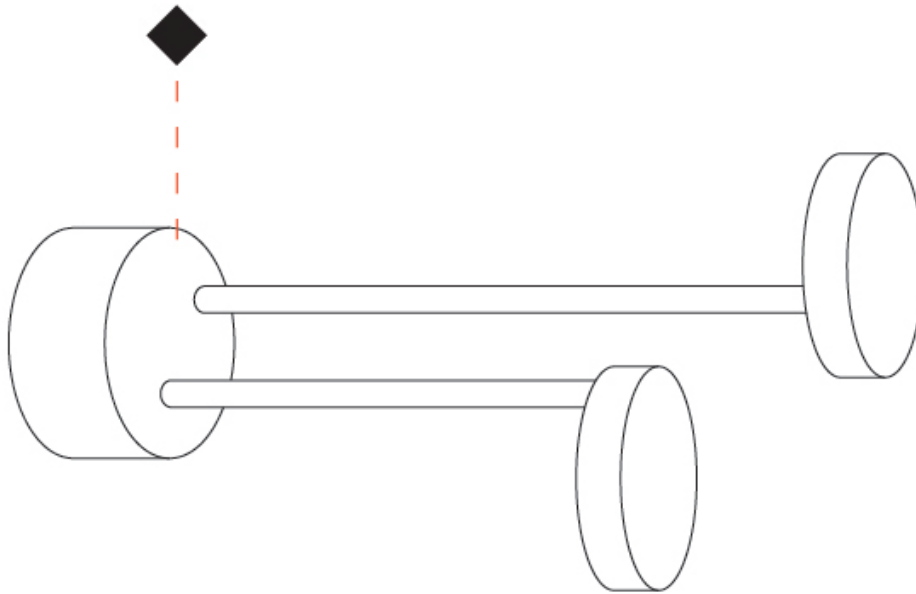

PUNTO! SURFACE

D133132-

PROJECT

TYPE

SPECIFIER

QUANTITY

DATE

D