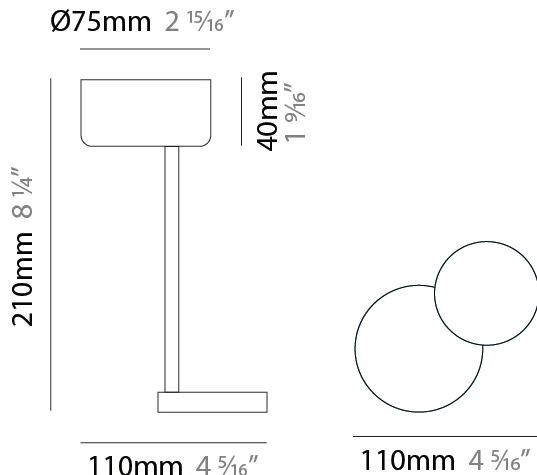

GENERAL

Series: Punto!
Partner: Knikerboker
Division: Design
Installation: Surface
Product Type: Ceiling Surface
Mounting Location: Ceiling
Light Distribution: Indirect

PHYSICAL

Shape: Round
Length (mm): 110
Length (in): 4 ⁵/₁₆
Height (mm): 210
Height (in): 8 ¹/₄
[Fixture Finish: EWH / EBK / MAN / COF / PRD / SLF / GLF / CLF / BRL / GLD](#)
Fixture Material: Steel

LED

Color Temperature (°K): 3000
Max. Delivered Lumen (lm): 2900
CRI: >85 CRI
Lamp Life (hrs): 50000

OPTICAL

Adjustability: Tilt 90°

RATINGS AND CERTIFICATIONS

Certified By: Certified for North American Standards
IP rating: IP20

GENERAL

Series: Punto!
 Partner: Knikerboker
 Division: Design
 Installation: Surface
 Product Type: Ceiling Surface
 Mounting Location: Ceiling
 Light Distribution: Indirect

PHYSICAL

Shape: Round
 Length (mm): 140
 Length (in): 5 ½
 Height (mm): 250
 Height (in): 9 13/16
 Fixture Finish: EWH / EBK / MAN / COF / PRD / SLF / GLF / CLF / BRL / GLD
 Fixture Material: Steel

GENERAL

Series: Punto!
 Partner: Knikerboker
 Division: Design
 Installation: Surface
 Product Type: Wall Surface
 Mounting Location: Wall
 Light Distribution: Indirect

PHYSICAL

Shape: Round
 Length (mm): 110
 Length (in): 4 ⁵/₁₆
 Height (mm): 170
 Height (in): 6 ¹¹/₁₆
 Fixture Finish: [EWH](#) / [EBK](#) / [MAN](#) / [COF](#) / [PRD](#) / [SLF](#) / [GLF](#) / [CLF](#) / [BRL](#) / [GLD](#)
 Fixture Material: Steel