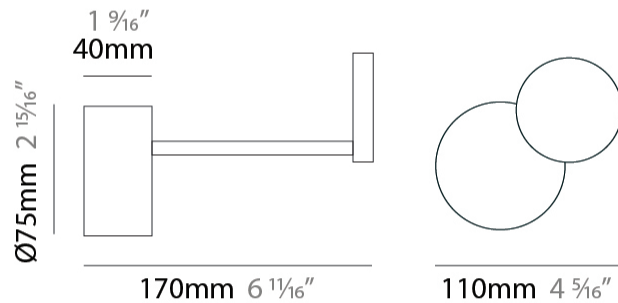

GENERAL

Series: Punto!
Partner: Knikerboker
Division: Design
Installation: Surface
Product Type: Ceiling Surface
Mounting Location: Ceiling
Light Distribution: Indirect

PHYSICAL

Shape: Round
Length (mm): 110
Length (in): 4 ⁵/₁₆
Height (mm): 210
Height (in): 8 ¹/₄
[Fixture Finish: EWH / EBK / MAN / COF / PRD / SLF / GLF / CLF / BRL / GLD](#)
Fixture Material: Steel

GENERAL

Series: Punto!
 Partner: Knikerboker
 Division: Design
 Installation: Surface
 Product Type: Ceiling Surface
 Mounting Location: Ceiling
 Light Distribution: Indirect

PHYSICAL

Shape: Round
 Length (mm): 140
 Length (in): 5 ½
 Height (mm): 250
 Height (in): 9 13/16
 Fixture Finish: EWH / EBK / MAN / COF / PRD / SLF / GLF / CLF / BRL / GLD
 Fixture Material: Steel

GENERAL

Series: Punto!
 Partner: Knikerboker
 Division: Design
 Installation: Surface
 Product Type: Wall Surface
 Mounting Location: Wall
 Light Distribution: Indirect

PHYSICAL

Shape: Round
 Length (mm): 110
 Length (in): 4 ⁵/₁₆
 Height (mm): 170
 Height (in): 6 ¹¹/₁₆
 Fixture Finish: [EWH](#) / [EBK](#) / [MAN](#) / [COF](#) / [PRD](#) / [SLF](#) / [GLF](#) / [CLF](#) / [BRL](#) / [GLD](#)
 Fixture Material: Steel

LED

Color Temperature (°K): 3000
 Max. Delivered Lumen (lm): 2900
 CRI: >85 CRI
 Lamp Life (hrs): 50000

OPTICAL

Adjustability: Tilt 90°

RATINGS AND CERTIFICATIONS

Certified By: Certified for North American Standards
 IP rating: IP20