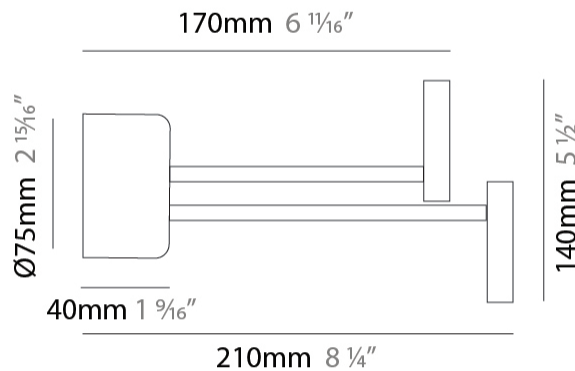

GENERAL

Series: Punto!
Partner: Knikerboker
Division: Design
Installation: Surface
Product Type: Ceiling Surface
Mounting Location: Ceiling
Light Distribution: Indirect

PHYSICAL

Shape: Round
Length (mm): 110
Length (in): 4 ⁵/₁₆
Height (mm): 210
Height (in): 8 ¹/₄
[Fixture Finish: EWH / EBK / MAN / COF / PRD / SLF / GLF / CLF / BRL / GLD](#)
Fixture Material: Steel

GENERAL

Series: Punto!
 Partner: Knikerboker
 Division: Design
 Installation: Surface
 Product Type: Wall Surface
 Mounting Location: Wall
 Light Distribution: Indirect

PHYSICAL

Shape: Round
 Length (mm): 110
 Length (in): 4 ⁵/₁₆
 Height (mm): 170
 Height (in): 6 ¹¹/₁₆
 Fixture Finish: [EWH](#) / [EBK](#) / [MAN](#) / [COF](#) / [PRD](#) / [SLF](#) / [GLF](#) / [CLF](#) / [BRL](#) / [GLD](#)
 Fixture Material: Steel

GENERAL

Series: Punto!
 Partner: Knikerboker
 Division: Design
 Installation: Surface
 Product Type: Wall Surface
 Mounting Location: Wall
 Light Distribution: Indirect

PHYSICAL

Shape: Round
 Length (mm): 140
 Length (in): 5 ½
 Height (mm): 210
 Height (in): 8 ¼
 Fixture Finish: EWH / EBK / MAN / COF / PRD / SLF / GLF / CLF / BRL / GLD
 Fixture Material: Steel

LED

Color Temperature (°K): 3000
 Max. Delivered Lumen (lm): 3900
 CRI: >85 CRI
 Lamp Life (hrs): 50000

OPTICAL

Adjustability: Tilt 90°

RATINGS AND CERTIFICATIONS

Certified By: Certified for North American Standards
 IP rating: IP20