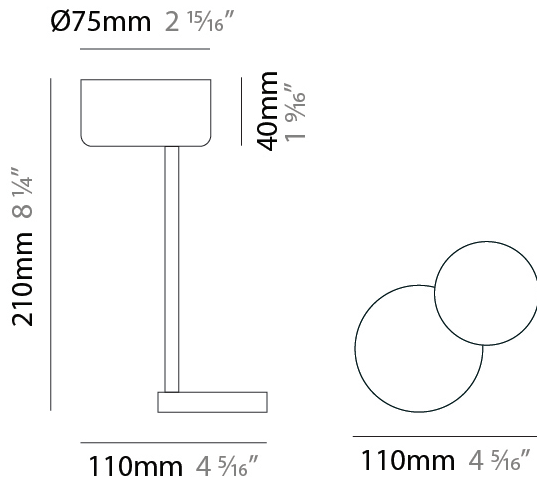

GENERAL

Series: Punto!
 Partner: Knikerboker
 Division: Design
 Installation: Surface
 Product Type: Ceiling Surface
 Mounting Location: Ceiling
 Light Distribution: Indirect

PHYSICAL

Shape: Round
 Length (mm): 110
 Length (in): 4 ⁵/₁₆
 Height (mm): 210
 Height (in): 8 ¹/₄
 Fixture Finish: EWH / EBK / MAN / COF / PRD / SLF / GLF / CLF / BRL / GLD
 Fixture Material: Steel

LED

Color Temperature (°K): 3000
 Max. Delivered Lumen (lm): 2900
 CRI: >85 CRI
 Lamp Life (hrs): 50000

OPTICAL

Adjustability: Tilt 90°

RATINGS AND CERTIFICATIONS

Certified By: Certified for North American Standards
 IP rating: IP20

GENERAL

Series: Punto!
 Partner: Knikerboker
 Division: Design
 Installation: Surface
 Product Type: Ceiling Surface
 Mounting Location: Ceiling
 Light Distribution: Indirect

PHYSICAL

Shape: Round
 Length (mm): 140
 Length (in): 5 ½
 Height (mm): 250
 Height (in): 9 13/16
 Fixture Finish: EWH / EBK / MAN / COF / PRD / SLF / GLF / CLF / BRL / GLD
 Fixture Material: Steel