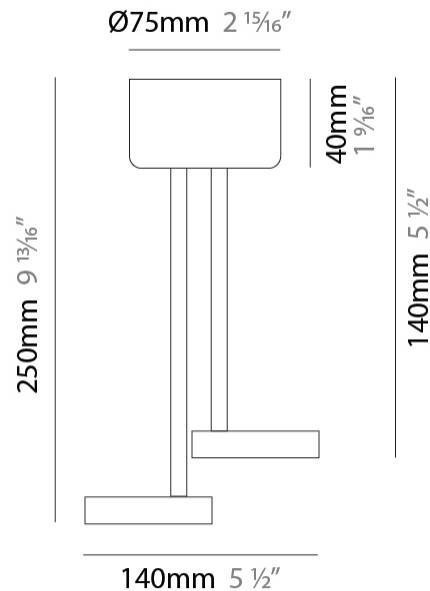

GENERAL

Series: Punto!
 Partner: Knikerboker
 Division: Design
 Installation: Surface
 Product Type: Ceiling Surface
 Mounting Location: Ceiling
 Light Distribution: Indirect

PHYSICAL

Shape: Round
 Length (mm): 110
 Length (in): 4 ⁵/₁₆
 Height (mm): 210
 Height (in): 8 ¹/₄
 Fixture Finish: EWH / EBK / MAN / COF / PRD / SLF / GLF / CLF / BRL / GLD
 Fixture Material: Steel

GENERAL

Series: Punto!
 Partner: Knikerboker
 Division: Design
 Installation: Surface
 Product Type: Ceiling Surface
 Mounting Location: Ceiling
 Light Distribution: Indirect

PHYSICAL

Shape: Round
 Length (mm): 140
 Length (in): 5 ½
 Height (mm): 250
 Height (in): 9 13/16
 Fixture Finish: EWH / EBK / MAN / COF / PRD / SLF / GLF / CLF / BRL / GLD
 Fixture Material: Steel

LED

Color Temperature (°K): 3000
 Max. Delivered Lumen (lm): 3900
 CRI: >85 CRI
 Lamp Life (hrs): 50000

OPTICAL

Adjustability: Tilt 90°

RATINGS AND CERTIFICATIONS

Certified By: Certified for North American Standards
 IP rating: IP20