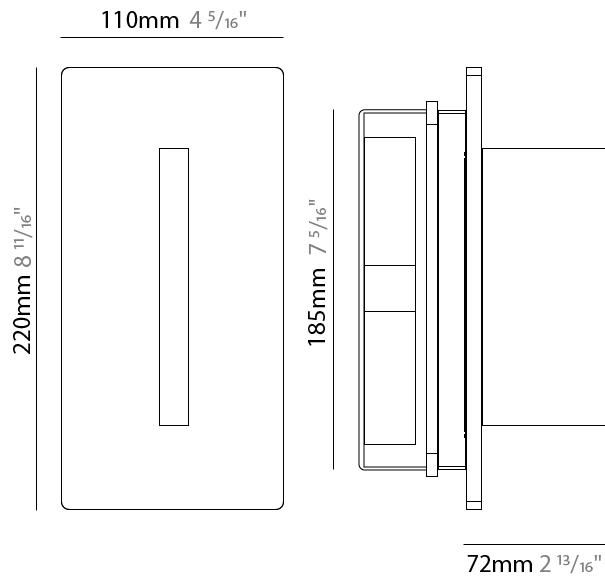

GENERAL

Series: Q3
 Brand: Side
 Division: Architectural
 Mounting Type: Surface
 Mounting Location: Wall
 Subcategory: Wall Effect

PHYSICAL

Shape: Rectangle
 Width (mm): 110
 Width (in): 4 ⁵/₁₆
 Height (mm): 220
 Height (in): 8 ¹¹/₁₆
 Extension (mm): 72
 Extension (in): 2 ¹³/₁₆
 Light Distribution: Direct
 Weight (kg): 2.2
 Weight (lbs): 4.85
 Diffuser: Methacrylate
 Fixture Finish: WHI / CHR / BLK / BRN
 Fixture Material: Aluminum Die Cast

LED

Color Temperature (°K): 3000
 Max. Delivered Lumen (lm): 65.1
 Nominal Lumen (lm): 210
 CRI: >80 CRI
 Lamp Life (hrs): 50000

OPTICAL

Optic°: 15
 Beam Angle: Symmetrical

RATINGS AND CERTIFICATIONS

Certified By: Certified for North American Standards
 IP rating: IP20

GENERAL

Series: Q3 _____
 Brand: Side _____
 Division: Architectural _____
 Mounting Type: Surface _____
 Mounting Location: Wall _____
 Subcategory: Wall Effect _____

PHYSICAL

Shape: Rectangle _____
 Width (mm): 110 _____
 Width (in): 4 ⁵/₁₆ _____
 Height (mm): 220 _____
 Height (in): 8 ¹¹/₁₆ _____
 Extension (mm): 72 _____
 Extension (in): 2 ¹³/₁₆ _____
 Light Distribution: Direct _____
 Weight (kg): 2.2 _____
 Weight (lbs): 4.85 _____
 Diffuser: Methacrylate _____
 Fixture Finish: WHI / CHR / BLK / BRN _____
 Fixture Material: Aluminum Die Cast _____