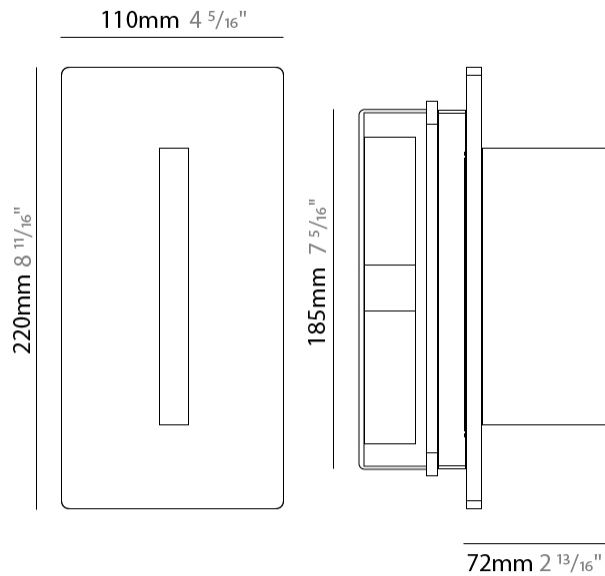

GENERAL

Series: Q3 _____
Brand: Side _____
Division: Architectural _____
Mounting Type: Surface _____
Mounting Location: Wall _____
Subcategory: Wall Effect _____

PHYSICAL

Shape: Rectangle _____
Width (mm): 110 _____
Width (in): 4 ⁵/₁₆ _____
Height (mm): 220 _____
Height (in): 8 ¹¹/₁₆ _____
Extension (mm): 72 _____
Extension (in): 2 ¹³/₁₆ _____
Light Distribution: Direct _____
Weight (kg): 2.2 _____
Weight (lbs): 4.85 _____
Diffuser: Methacrylate _____
Fixture Finish: WHI / CHR / BLK / BRN _____
Fixture Material: Aluminum Die Cast _____

ELECTRICAL

Lamp Type: LED (Zhaga Standard) _____
Input Wattage (W): 9.2 _____
Total Output Wattage (W): 7.2 _____
Dimming: Tri-Mode (Non-Dimming and Phase Dimming (120Vac only) and 0-10V Dimming) _____
Driver Included: No _____
Driver Location: Remote _____
Driver Type: Constant Current - Universal _____
Driver Class: Class 2 _____
Input Voltage (V): 120 - 277 _____
Constant Current (mA): 350 _____
Upon Request: 0-10Vdc dimming / Phase dimming @120Vac only / 277Vac _____

LED

Number of LEDs: 6 _____
Color Temperature (°K): 3000 _____
Max. Delivered Lumen (lm): 130.2 _____
Nominal Lumen (lm): 420 _____
CRI: >80 CRI _____
Lamp Life (hrs): 50000 _____

OPTICAL

Optic°: 15 _____
Beam Angle: Symmetrical _____

RATINGS AND CERTIFICATIONS

Certified By: Certified for North American Standards _____
IP rating: IP20 _____

2.2kg / 4.85 lbs