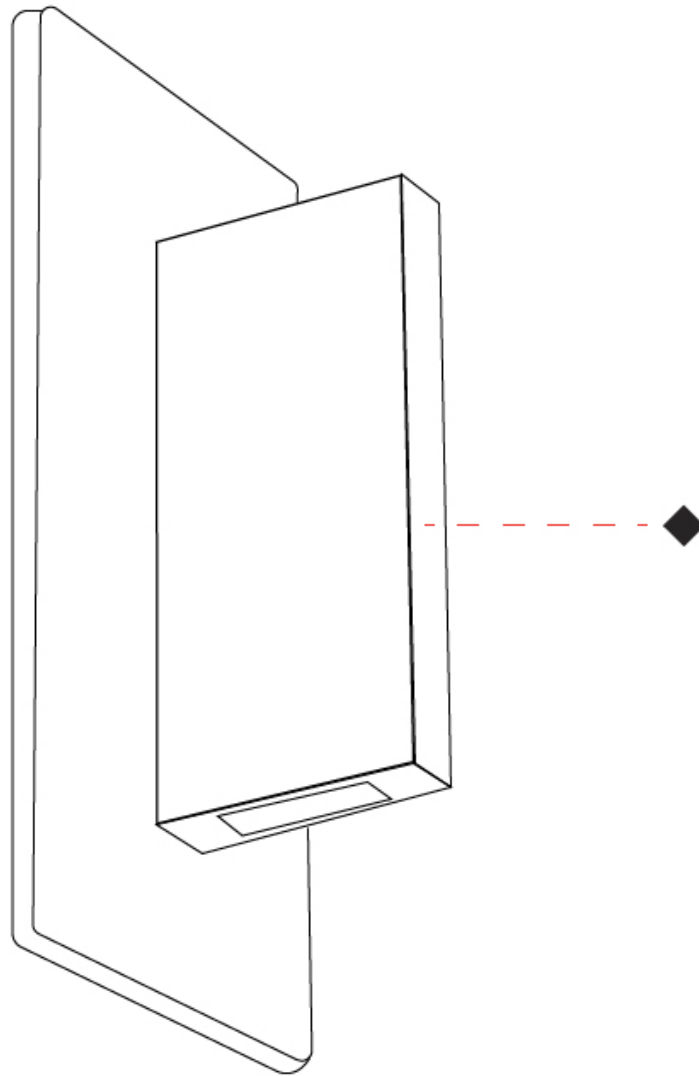

Q3 SURFACE

A1030001-

PROJECT

TYPE

SPECIFIER

QUANTITY

DATE

A