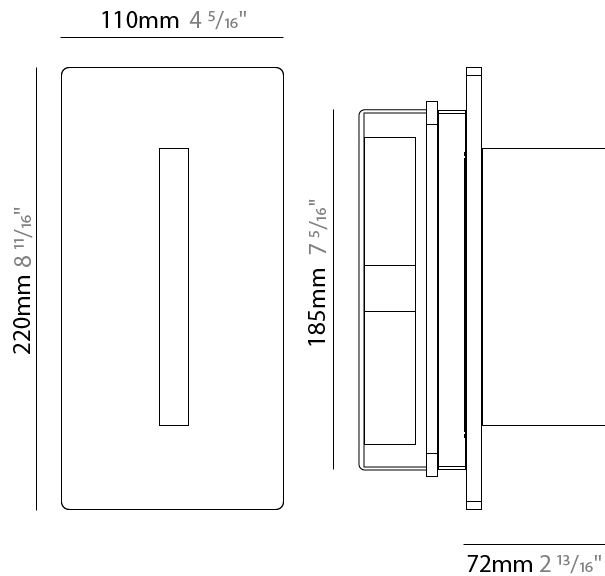

GENERAL

Series: Q3
 Brand: Side
 Division: Architectural
 Mounting Type: Surface
 Mounting Location: Wall
 Subcategory: Wall Effect

PHYSICAL

Shape: Rectangle
 Width (mm): 110
 Width (in): 4 ⁵/₁₆
 Height (mm): 220
 Height (in): 8 ¹¹/₁₆
 Extension (mm): 72
 Extension (in): 2 ¹³/₁₆
 Light Distribution: Direct
 Weight (kg): 2.2
 Weight (lbs): 4.85
 Diffuser: Methacrylate
 Fixture Finish: WHI / CHR / BLK / BRN
 Fixture Material: Aluminum Die Cast

LED

Color Temperature (°K): 3000
 Max. Delivered Lumen (lm): 65.1
 Nominal Lumen (lm): 210
 CRI: >80 CRI
 Lamp Life (hrs): 50000

OPTICAL

Optic°: 15
 Beam Angle: Symmetrical

RATINGS AND CERTIFICATIONS

Certified By: Certified for North American Standards
 IP rating: IP20

⚖️ 2.2kg / 4.85 lbs

Q3 SURFACE

A1030001-

PROJECT

TYPE

SPECIFIER

QUANTITY

DATE

GENERAL

Series: Q3 _____
 Brand: Side _____
 Division: Architectural _____
 Mounting Type: Surface _____
 Mounting Location: Wall _____
 Subcategory: Wall Effect _____

PHYSICAL

Shape: Rectangle _____
 Width (mm): 110 _____
 Width (in): 4 ⁵/₁₆ _____
 Height (mm): 220 _____
 Height (in): 8 ¹¹/₁₆ _____
 Extension (mm): 72 _____
 Extension (in): 2 ¹³/₁₆ _____
 Light Distribution: Direct _____
 Weight (kg): 2.2 _____
 Weight (lbs): 4.85 _____
 Diffuser: Methacrylate _____
 Fixture Finish: WHI / CHR / BLK / BRN _____
 Fixture Material: Aluminum Die Cast _____