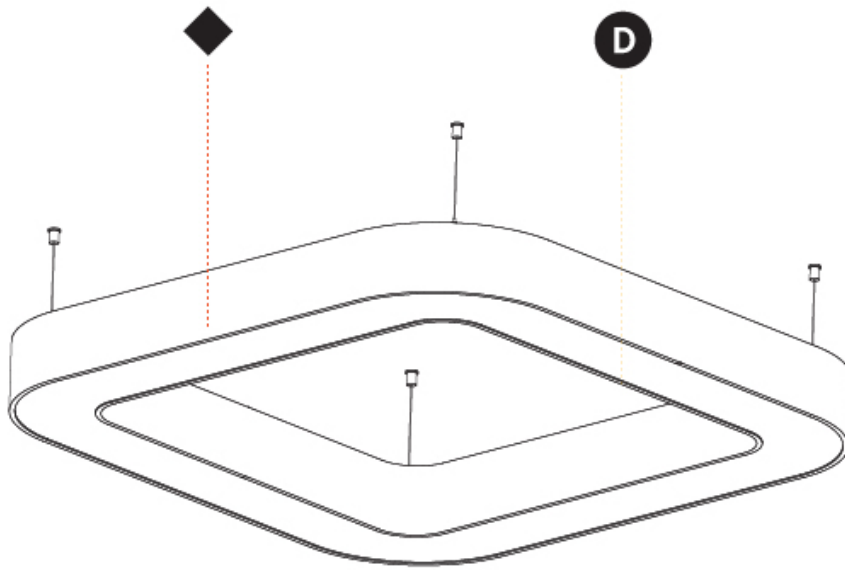

A30213-

PROJECT	_____
TYPE	_____
SPECIFIER	_____
QUANTITY	_____
DATE	_____