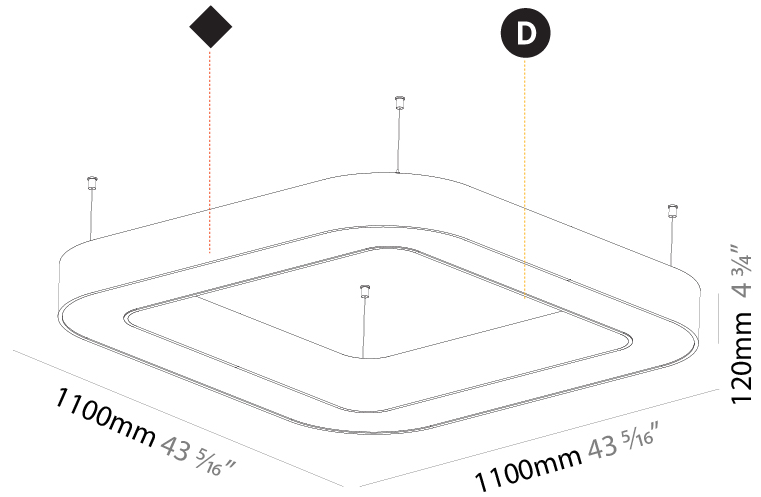

GENERAL

Series: Quantum
Brand: Prolicht
Division: Architectural
Mounting Type: Suspension
Mounting Location: Ceiling
Subcategory: Ambient

PHYSICAL

Shape: Square
Length (mm): 1100
Length (in): 43 ⁵/₁₆
Width (mm): 1100
Width (in): 43 ⁵/₁₆
Height (mm): 120
Height (in): 4 ³/₄
Max. Overall Height (mm): 2120
Max. Overall Height (in): 83 ⁷/₁₆
Light Distribution: Direct
Weight (kg): 13.125
Weight (lbs): 28.88
Diffuser: PMMA - Opal or Micro-Prism
Fixture Finish: SSR / BKV / CWI / CRY / HAB / UFT / ITA / RUA / FTG / MYG / LOD / PUS / FRO / FUP / KIA / POP / BLS / SPG / MEY / GOH / GUM / CHC / COM / ABZ / JAG / OBR / MOS / ROR
Fixture Material: Aluminum

ELECTRICAL

Lamp Type: LED (Zhaga Standard)
Input Wattage (W): 60
Total Output Wattage (W): 48 / 38.4 (3500K)
Dimming: Non-Dimming / Phase Dimming (120Vac only) / 0-10V Dimming
Driver Included: Yes
Driver Location: Integrated
Driver Type: Constant Current - 120 / 277Vac
Driver Class: Class 2
Input Voltage (V): 120 - 277
Constant Current (MA): 350 / 1200 (3500K)

LED

Color Temperature (°K): 3000 / 3500 / 4000
Max. Delivered Lumen (lm): 5540 / 5733 / 5850
CRI: >80 CRI
Efficiency (%): 65
Lamp Life (hrs): 50000

OPTICAL

RATINGS AND CERTIFICATIONS

Certified By: Certified for North American Standards
IP rating: IP20

PROJECT
TYPE
SPECIFIER
QUANTITY
DATE