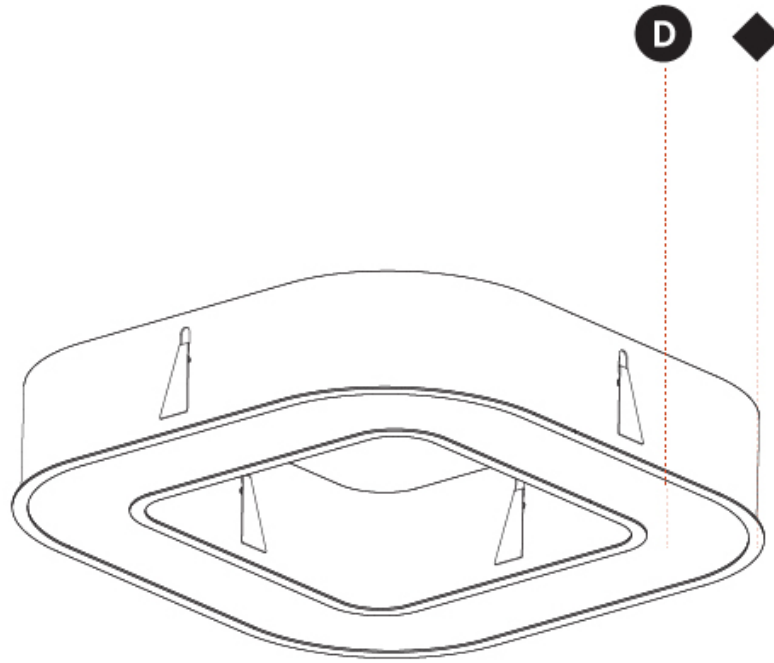

A37561-

PROJECT	_____
TYPE	_____
SPECIFIER	_____
QUANTITY	_____
DATE	_____

A