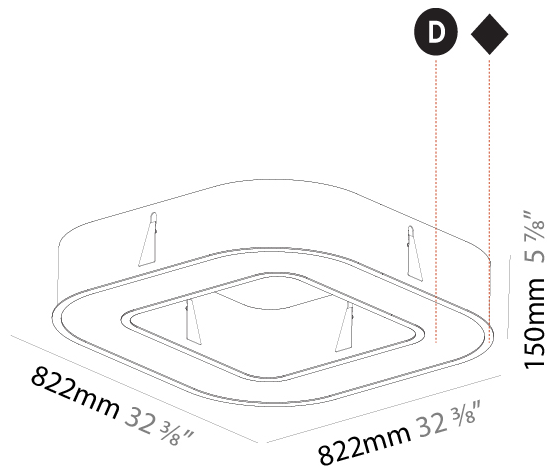

GENERAL

Series: Quantum
Partner: Prolicht
Division: Architectural
Installation: Recessed
Product Type: Ceiling Recessed
Mounting Location: Ceiling
Light Distribution: Direct

PHYSICAL

Shape: Square
Length (mm): 822
Length (in): 32 3/8
Width (mm): 822
Width (in): 32 3/8
Height (mm): 150
Height (in): 5 7/8
Min. Recessing Depth (mm): 160
Min. Recessing Depth (in): 6 1/8
Weight (kg): 10.55
Weight (lbs): 23.21
Diffuser: PMMA - Opal or Micro-Prism
Fixture Finish: SSR / BKV / CWI / CRY / HAB / UFT / ITA / RUA / FTG / MYG / LOD / PUS / FRO / FUP / KIA / POP / BLS / SPG / MEY / GOH / CHC / COM / ABZ / JAG / OBR / MOS / ROR
Fixture Material: PMMA / Aluminum

ELECTRICAL

Lamp Type: LED (Zhaga Standard)
Input Wattage (W): 40
Total Output Wattage (W): 32 / 25.6 (3500K)
Dimming: Non-Dimming / Phase Dimming (120Vac only) / 0-10V Dimming
Driver Included: Yes
Driver Location: Integrated
Driver Type: Constant Current - 120 / 277Vac
Driver Class: Class 2
Input Voltage (V): 120 - 277
Constant Current (MA): 350 / 800 (3500K)

LED

Color Temperature (°K): 3000 / 3500 / 4000
Max. Delivered Lumen (lm): 3690 / 3822 / 3900
CRI: >80 CRI
Efficiency (%): 65
Lamp Life (hrs): 50000

OPTICAL

RATINGS AND CERTIFICATIONS

Certified By: Certified for North American Standards
IP rating: IP20