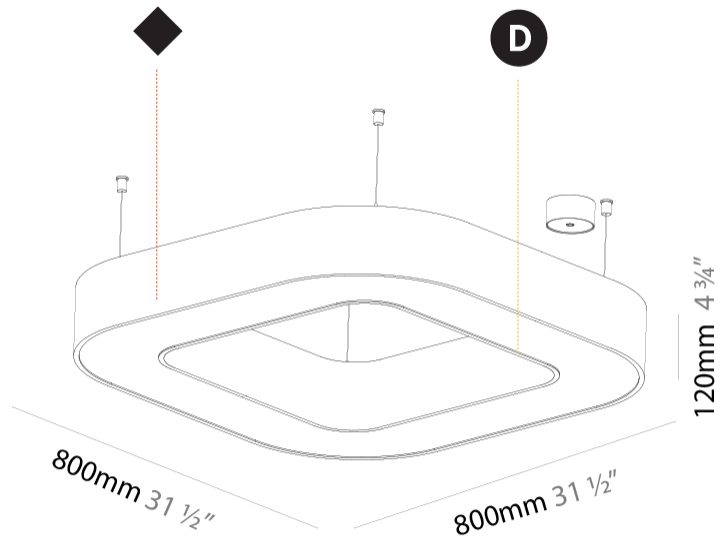

GENERAL

Series: Quantum
Partner: Prolicht
Division: Architectural
Installation: Suspension
Product Type: Pendant
Mounting Location: Ceiling
Light Distribution: Direct

PHYSICAL

Shape: Square
Length (mm): 800
Length (in): 31 1/2
Width (mm): 800
Width (in): 31 1/2
Height (mm): 120
Height (in): 4 3/4
Max. Overall Height (mm): 2120
Max. Overall Height (in): 83 7/16
Weight (kg): 9.422
Weight (lbs): 20.73
Diffuser: [PMMA - Opal or Micro-Prism](#)
Fixture Finish: [SSR / BKV / CWI / CRY / HAB / UFT / ITA / RUA / FTG / MYG / LOD / PUS / FRO / FUP / KIA / POP / BLS / SPG / MEY / GOH / CHC / COM / ABZ / JAG / OBR / MOS / ROR](#)
Fixture Material: [PMMA / Aluminum](#)

ELECTRICAL

Lamp Type: LED (Zhaga Standard)
Input Wattage (W): 40
Total Output Wattage (W): 31 / 25.6 (3500K)
Dimming: [Non-Dimming / Phase Dimming (120Vac only) / 0-10V Dimming](#)
Driver Included: Yes
Driver Location: Integrated
Driver Type: Constant Current - 120 / 277Vac
Driver Class: Class 2
Input Voltage (V): 120 - 277
Constant Current (MA): 350 / 800 (3500K)

LED

[Color Temperature (°K): 3000 / 3500 / 4000](#)
Max. Delivered Lumen (lm): 3690 / 3822 / 3900
CRI: >80 CRI
Efficiency (%): 65
Lamp Life (hrs): 50000

OPTICAL

RATINGS AND CERTIFICATIONS

Certified By: Certified for North American Standards
IP rating: IP20