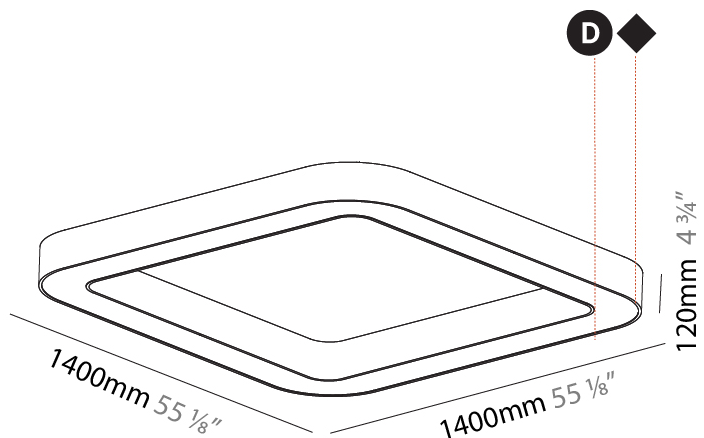

1. To build a product code in our configurator select the specify button on the base model # product page
2. To build a manual product code on this datasheet choose from the options listed below in blue font and add the suffix to the base model #

GENERAL

Series: Quantum
Partner: Prolicht
Division: Architectural
Installation: Surface
Product Type: Ceiling Surface
Mounting Location: Ceiling
Light Distribution: Direct

PHYSICAL

Length (mm): 1400
Length (in): 55 1/8"
Width (mm): 1400
Width (in): 55 1/8"
Height (mm): 120
Height (in): 4 3/4"
Weight (kg): 16.878
Weight (lbs): 37.13

Diffuser: [PMMA - Opal or Micro-Prism](#)
Fixture Finish: [SSR / BKV / CWI / CRY / HAB / UFT / ITA / RUA / FTG / MYG / LOD / PUS / FRO / FUP / KIA / POP / BLS / SPG / MEY / GOH / CHC / COM / ABZ / JAG / OBR / MOS / ROR](#)
Fixture Material: [PMMA / Aluminum](#)

ELECTRICAL

Lamp Type: LED (Zhaga Standard)
Input Wattage (W): 80
Total Output Wattage (W): 64 / 51.2 (3500K)
Dimming: [Non-Dimming / Phase Dimming (120Vac only) / 0-10V Dimming](#)
Driver Included: Yes
Driver Location: Integrated
Driver Type: Constant Current - 120 / 277Vac
Driver Class: Class 2
Input Voltage (V): 120 - 277
Constant Current (MA): 350 / 800 (3500K)

LED

Color Temperature (°K): [3000 / 3500 / 4000](#)
Max. Delivered Lumen (lm): 7380 / 7644 / 7800
CRI: >80 CRI
Efficiency (%): 65
Lamp Life (hrs): 50000

OPTICAL

RATINGS AND CERTIFICATIONS

Certified By: Certified for North American Standards
IP rating: IP20