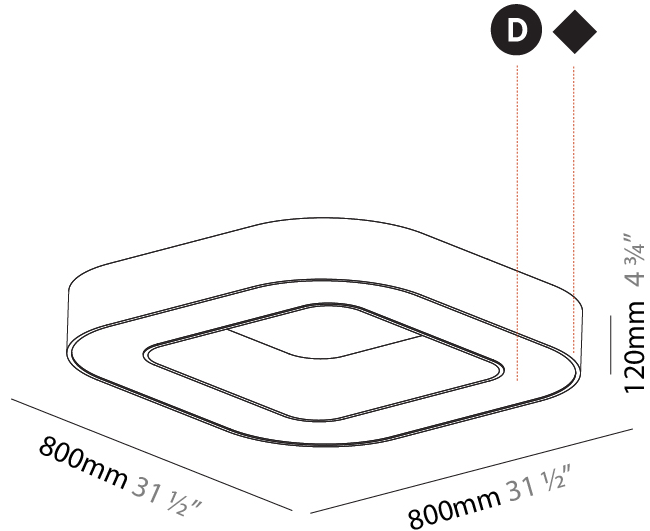

GENERAL

Series: Quantum
Partner: Prolicht
Division: Architectural
Installation: Surface
Product Type: Ceiling Surface
Mounting Location: Ceiling
Light Distribution: Direct

PHYSICAL

Shape: Square
Length (mm): 800
Length (in): 31 1/2
Width (mm): 800
Width (in): 31 1/2
Height (mm): 120
Height (in): 4 3/4
Weight (kg): 9.04
Weight (lbs): 19.92
Diffuser: PMMA - Opal or Micro-Prism
Fixture Finish: SSR / BKV / CWI / CRY / HAB / UFT / ITA / RUA / FTG / MYG / LOD / PUS / FRO / FUP / KIA / POP / BLS / SPG / MEY / GOH / CHC / COM / ABZ / JAG / OBR / MOS / ROR
Fixture Material: PMMA / Aluminum

ELECTRICAL

Lamp Type: LED (Zhaga Standard)
Input Wattage (W): 40
Total Output Wattage (W): 32 / 25.6 (3500K)
Dimming: Non-Dimming / Phase Dimming (120Vac only) / 0-10V Dimming
Driver Included: Yes
Driver Location: Integrated
Driver Type: Constant Current - 120 / 277Vac
Driver Class: Class 2
Input Voltage (V): 120 - 277
Constant Current (MA): 350 / 800 (3500K)

LED

Color Temperature (°K): 3000 / 3500 / 4000
Max. Delivered Lumen (lm): 3690 / 3822 / 3900
CRI: >80 CRI
Efficiency (%): 65
Lamp Life (hrs): 50000

OPTICAL

RATINGS AND CERTIFICATIONS

Certified By: Certified for North American Standards
IP rating: IP20

PROJECT	
TYPE	
SPECIFIER	
QUANTITY	
DATE