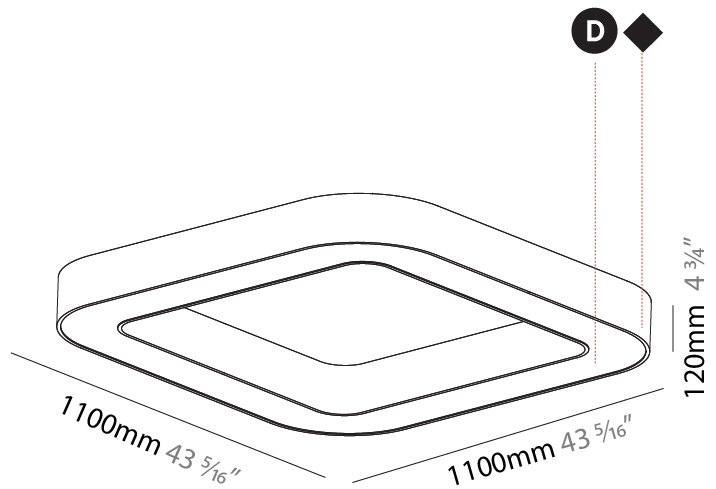

1. To build a product code in our configurator select the specify button on the base model # product page
2. To build a manual product code on this datasheet choose from the options listed below in blue font and add the suffix to the base model #

GENERAL

Series: Quantum
Partner: Prolicht
Division: Architectural
Installation: Surface
Product Type: Ceiling Surface
Mounting Location: Ceiling
Light Distribution: Direct

PHYSICAL

Shape: Square
Length (mm): 1100
Length (in): 43 5/16
Width (mm): 1100
Width (in): 43 5/16
Height (mm): 120
Height (in): 4 3/4
Weight (kg): 14.2
Weight (lbs): 31.24
Diffuser: PMMA - Opal or Micro-Prism
Fixture Finish: SSR / BKV / CWI / CRY / HAB / UFT / ITA / RUA / FTG / MYG / LOD / PUS / FRO / FUP / KIA / POP / BLS / SPG / MEY / GOH / CHC / COM / ABZ / JAG / OBR / MOS / ROR
Fixture Material: PMMA / Aluminum

ELECTRICAL

Lamp Type: LED (Zhaga Standard)
Input Wattage (W): 60
Total Output Wattage (W): 48 / 38.4 (3500K)
Dimming: Non-Dimming / Phase Dimming (120Vac only) / 0-10V Dimming
Driver Included: Yes
Driver Location: Integrated
Driver Type: Constant Current - 120 / 277Vac
Driver Class: Class 2
Input Voltage (V): 120 - 277
Constant Current (MA): 350 / 1200 (3500K)

LED

Color Temperature (°K): 3000 / 3500 / 4000
Max. Delivered Lumen (lm): 5540 / 5733 / 5850
CRI: >80 CRI
Efficiency (%): 65
Lamp Life (hrs): 50000

OPTICAL

RATINGS AND CERTIFICATIONS

Certified By: Certified for North American Standards
IP rating: IP20