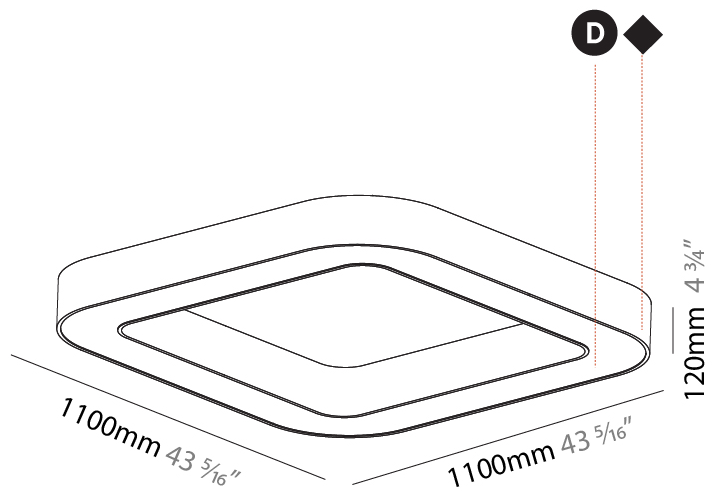

1. To build a product code in our configurator select the specify button on the base model # product page
2. To build a manual product code on this datasheet choose from the options listed below in blue font and add the suffix to the base model #

GENERAL

Series: Quantum
Partner: Prolicht
Division: Architectural
Installation: Surface
Product Type: Ceiling Surface
Mounting Location: Ceiling
Light Distribution: Direct

PHYSICAL

Shape: Square
Length (mm): 1100
Length (in): 43 5/16"
Width (mm): 1100
Width (in): 43 5/16"
Height (mm): 120
Height (in): 4 3/4"
Weight (kg): 14.2
Weight (lbs): 31.24
Diffuser: PMMA - Opal or Micro-Prism
Fixture Finish: SSR / BKV / CWI / CRY / HAB / UFT / ITA / RUA / FTG / MYG / LOD / PUS / FRO / FUP / KIA / POP / BLS / SPG / MEY / GOH / CHC / COM / ABZ / JAG / OBR / MOS / ROR
Fixture Material: PMMA / Aluminum

ELECTRICAL

Lamp Type: LED (Zhaga Standard)
Input Wattage (W): 60
Total Output Wattage (W): 48 / 38.4 (3500K)
Dimming: Non-Dimming / Phase Dimming (120Vac only) / 0-10V Dimming
Driver Included: Yes
Driver Location: Integrated
Driver Type: Constant Current - 120 / 277Vac
Driver Class: Class 2
Input Voltage (V): 120 - 277
Constant Current (MA): 350 / 1200 (3500K)

LED

Color Temperature (°K): 3000 / 3500 / 4000
Max. Delivered Lumen (lm): 5540 / 5733 / 5850
CRI: >80 CRI
Efficiency (%): 65
Lamp Life (hrs): 50000

OPTICAL

RATINGS AND CERTIFICATIONS

Certified By: Certified for North American Standards
IP rating: IP20