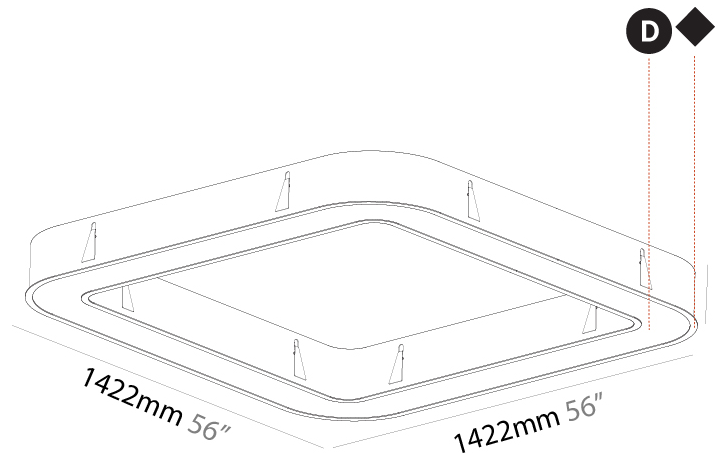

GENERAL

Series: Quantum
Brand: Prolicht
Division: Architectural
Mounting Type: Recessed
Mounting Location: Ceiling
Subcategory: Ambient

PHYSICAL

Shape: Square
Length (mm): 1422
Length (in): 56
Width (mm): 1422
Width (in): 56
Height (mm): 150
Height (in): 5 7/8
Min. Recessing Depth (mm): 160
Min. Recessing Depth (in): 6 3/16
Light Distribution: Direct
Weight (kg): 21.113
Weight (lbs): 46.45
Diffuser: PMMA - Opal or Micro-Prism
Fixture Finish: SSR / BKV / CWI / CRY / HAB / UFT / ITA / RUA / FTG / MYG / LOD / PUS / FRO / FUP / KIA / POP / BLS / SPG / MEY / GOH / GUM / CHC / COM / ABZ / JAG / OBR / MOS / ROR
Fixture Material: Aluminum

ELECTRICAL

Lamp Type: LED (Zhaga Standard)
Input Wattage (W): 80
Total Output Wattage (W): 64 / 51.2 (3500K)
Dimming: Non-Dimming / Phase Dimming (120Vac only) / 0-10V Dimming
Driver Included: Yes
Driver Location: Integrated
Driver Type: Constant Current - 120 / 277Vac
Driver Class: Class 2
Input Voltage (V): 120 - 277
Constant Current (MA): 350 / 800 (3500K)

LED

Color Temperature (*K): 3000 / 3500 / 4000
Max. Delivered Lumen (lm): 7380 / 7644 / 7800
CRI: >80 CRI
Efficiency (%): 65
Lamp Life (hrs): 50000

OPTICAL

RATINGS AND CERTIFICATIONS

Certified By: Certified for North American Standards
IP rating: IP20