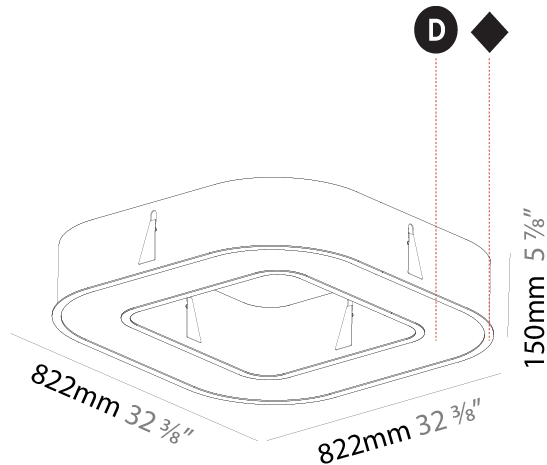

GENERAL

Series: Quantum
Brand: Prolicht
Division: Architectural
Mounting Type: Recessed
Mounting Location: Ceiling
Subcategory: Ambient

PHYSICAL

Shape: Square
Length (mm): 822
Length (in): 32 ³/₈"
Width (mm): 822
Width (in): 32 ³/₈"
Height (mm): 150
Height (in): 5 ⁷/₈"
Min. Recessing Depth (mm): 160
Min. Recessing Depth (in): 6 ⁵/₁₆"
Light Distribution: Direct
Weight (kg): 10.55
Weight (lbs): 23.21
Diffuser: [PMMA - Opal or Micro-Prism](#)
Fixture Finish: [SSR / BKV / CWI / CRY / HAB / UFT / ITA / RUA / FTG / MYG / LOD / PUS / FRO / FUP / KIA / POP / BLS / SPG / MEY / GOH / GUM / CHC / COM / ABZ / JAG / OBR / MOS / ROR](#)
Fixture Material: Aluminum

ELECTRICAL

Lamp Type: LED (Zhaga Standard)
Input Wattage (W): 40
Total Output Wattage (W): 32 / 25.6 (3500K)
Dimming: [Non-Dimming / Phase Dimming (120Vac only) / 0-10V Dimming](#)
Driver Included: Yes
Driver Location: Integrated
Driver Type: Constant Current - 120 / 277Vac
Driver Class: Class 2
Input Voltage (V): 120 - 277
Constant Current (MA): 350 / 800 (3500K)

LED

[Color Temperature (°K): 3000 / 3500 / 4000](#)
Max. Delivered Lumen (lm): 3690 / 3822 / 3900
CRI: >80 CRI
Efficiency (%): 65
Lamp Life (hrs): 50000

OPTICAL

RATINGS AND CERTIFICATIONS

Certified By: Certified for North American Standards
IP rating: IP20

PROJECT
TYPE
SPECIFIER
QUANTITY
DATE