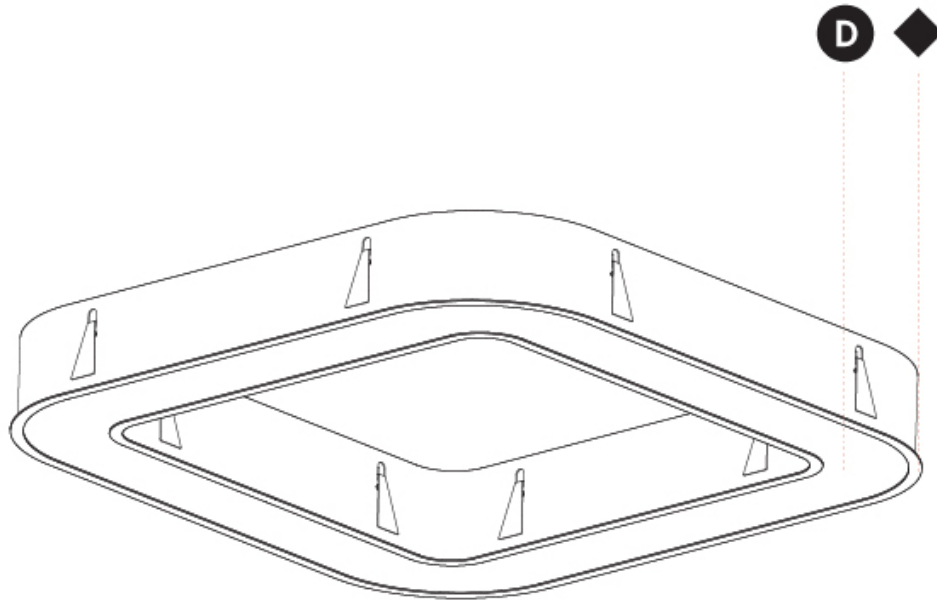

A32953-

PROJECT	_____
TYPE	_____
SPECIFIER	_____
QUANTITY	_____
DATE	_____

A