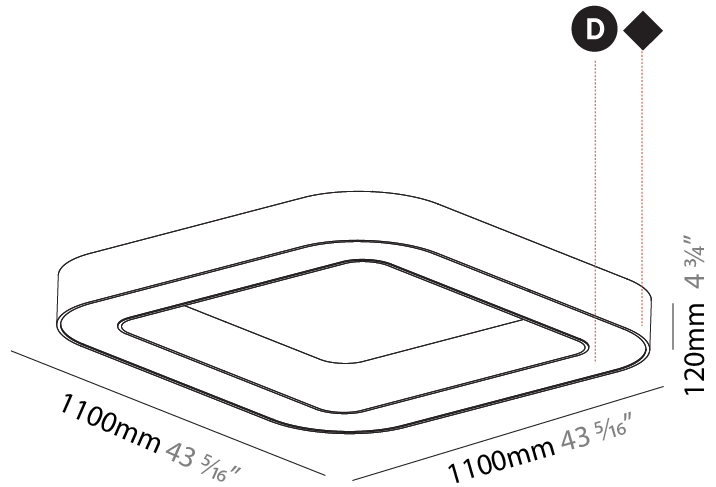

GENERAL

Series: Quantum
Brand: Prolicht
Division: Architectural
Mounting Type: Surface
Mounting Location: Ceiling
Subcategory: Ambient

PHYSICAL

Shape: Square
Length (mm): 1100
Length (in): 43 ⁵/₁₆"
Width (mm): 1100
Width (in): 43 ⁵/₁₆"
Height (mm): 120
Height (in): 4 ³/₄"
Light Distribution: Direct
Weight (kg): 14.2
Weight (lbs): 31.24
Diffuser: PMMA - Opal or Micro-Prism
Fixture Finish: SSR / BKV / CWI / CRY / HAB / UFT / ITA / RUA / FTG / MYG / LOD / PUS / FRO / FUP / KIA / POP / BLS / SPG / MEY / GOH / GUM / CHC / COM / ABZ / JAG / OBR / MOS / ROR
Fixture Material: Aluminum

ELECTRICAL

Lamp Type: LED (Zhaga Standard)
Input Wattage (W): 60
Total Output Wattage (W): 48 / 38.4 (3500K)
Dimming: Non-Dimming / Phase Dimming (120Vac only) / 0-10V Dimming
Driver Included: Yes
Driver Location: Integrated
Driver Type: Constant Current - 120 / 277Vac
Driver Class: Class 2
Input Voltage (V): 120 - 277
Constant Current (MA): 350 / 1200 (3500K)

LED

Color Temperature (°K): 3000 / 3500 / 4000
Max. Delivered Lumen (lm): 5540 / 5733 / 5850
CRI: >80 CRI
Efficiency (%): 65
Lamp Life (hrs): 50000

OPTICAL

RATINGS AND CERTIFICATIONS

Certified By: Certified for North American Standards
IP rating: IP20

PROJECT	
TYPE	
SPECIFIER	
QUANTITY	
DATE