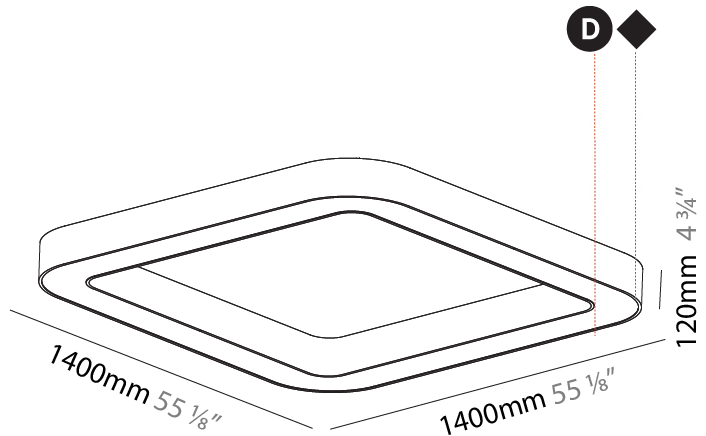

GENERAL

Series: Quantum
Brand: Prolicht
Division: Architectural
Mounting Type: Surface
Mounting Location: Ceiling

PHYSICAL

Length (mm): 1400
Length (in): 55 1/8
Width (mm): 1400
Width (in): 55 1/8
Height (mm): 120
Height (in): 4 3/4
Light Distribution: Direct
Weight (kg): 16.878
Weight (lbs): 37.13
Diffuser: PMMA - Opal or Micro-Prism
Fixture Finish: SSR / BKV / CWI / CRY / HAB / UFT / ITA / RUA / FTG / MYG / LOD / PUS / FRO / FUP / KIA / POP / BLS / SPG / MEY / GOH / GUM / CHC / COM / ABZ / JAG / OBR / MOS / ROR
Fixture Material: Aluminum

ELECTRICAL

Lamp Type: LED (Zhaga Standard)
Input Wattage (W): 80
Total Output Wattage (W): 64 / 51.2 (3500K)
Dimming: Non-Dimming / Phase Dimming (120Vac only) / 0-10V Dimming
Driver Included: Yes
Driver Location: Integrated
Driver Type: Constant Current - 120 / 277Vac
Driver Class: Class 2
Input Voltage (V): 120 - 277
Constant Current (MA): 350 / 800 (3500K)

LED

Color Temperature (°K): 3000 / 3500 / 4000
Max. Delivered Lumen (lm): 7380 / 7644 / 7800
CRI: >80 CRI
Efficiency (%): 65
Lamp Life (hrs): 50000

OPTICAL

RATINGS AND CERTIFICATIONS

Certified By: Certified for North American Standards
IP rating: IP20

PROJECT	_____
TYPE	_____
SPECIFIER	_____
QUANTITY	_____
DATE	_____