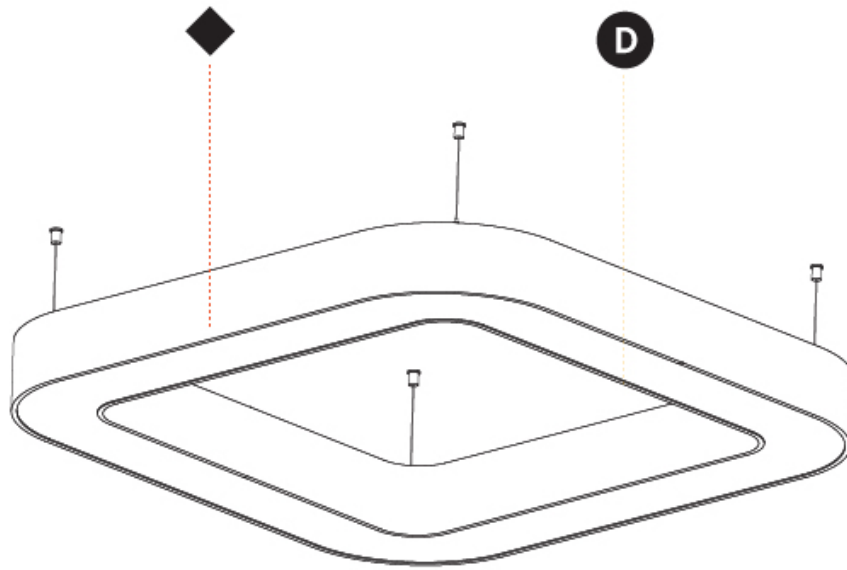

A30213-

PROJECT	_____
TYPE	_____
SPECIFIER	_____
QUANTITY	_____
DATE	_____