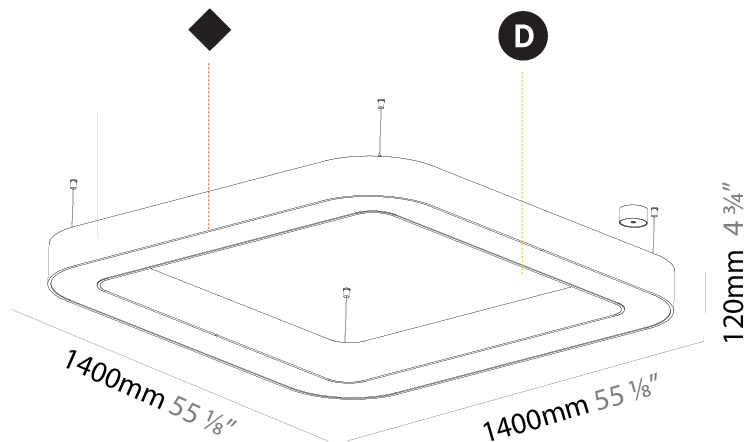

GENERAL

Series: Quantum
Brand: Prolicht
Division: Architectural
Mounting Type: Suspension
Mounting Location: Ceiling
Subcategory: Ambient

PHYSICAL

Shape: Square
Length (mm): 1400
Length (in): 55 1/8
Width (mm): 1400
Width (in): 55 1/8
Height (mm): 120
Height (in): 4 3/4
Max. Overall Height (mm): 2120
Max. Overall Height (in): 83 7/16
Light Distribution: Direct / Indirect
Weight (kg): 18.463
Weight (lbs): 40.62
Diffuser: [PMMA - Opal or Micro-Prism](#)
Fixture Finish: [SSR / BKV / CWI / CRY / HAB / UFT / ITA / RUA / FTG / MYG / LOD / PUS / FRO / FUP / KIA / POP / BLS / SPG / MEY / GOH / GUM / CHC / COM / ABZ / JAG / OBR / MOS / ROR](#)
Fixture Material: Aluminum

ELECTRICAL

Lamp Type: LED (Zhaga Standard)
Input Wattage (W): 120
Total Output Wattage (W): 96 / 76.8 (3500K)
Dimming: [Non-Dimming / Phase Dimming (120Vac only) / 0-10V Dimming](#)
Driver Included: Yes
Driver Location: Integrated
Driver Type: Constant Current - 120 / 277Vac
Driver Class: Class 2
Input Voltage (V): 120 - 277
Constant Current (MA): 350 / 800 (3500K)

LED

[Color Temperature (°K): 3000 / 3500 / 4000](#)
Max. Delivered Lumen (lm): 7380 / 7644 / 7800 Direct / 5120 / 5556 / 5400 Indirect
CRI: >80 CRI
Efficiency (%): 69.8
Lamp Life (hrs): 50000

OPTICAL

RATINGS AND CERTIFICATIONS

Certified By: Certified for North American Standards
IP rating: IP20