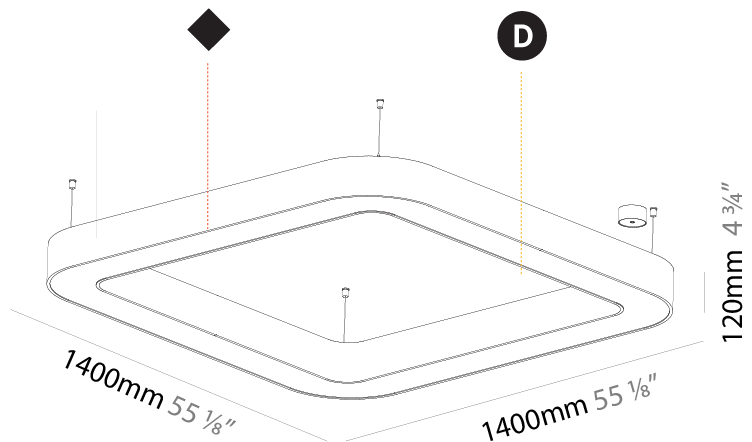

GENERAL

Series: Quantum
Brand: Prolicht
Division: Architectural
Mounting Type: Suspension
Mounting Location: Ceiling
Subcategory: Ambient

PHYSICAL

Shape: Square
Length (mm): 1400
Length (in): 55 1/8
Width (mm): 1400
Width (in): 55 1/8
Height (mm): 120
Height (in): 4 3/4
Max. Overall Height (mm): 2120
Max. Overall Height (in): 83 7/16
Light Distribution: Direct
Weight (kg): 17.644
Weight (lbs): 38.82
Diffuser: [PMMA - Opal or Micro-Prism](#)
Fixture Finish: [SSR / BKV / CWI / CRY / HAB / UFT / ITA / RUA / FTG / MYG / LOD / PUS / FRO / FUP / KIA / POP / BLS / SPG / MEY / GOH / GUM / CHC / COM / ABZ / JAG / OBR / MOS / ROR](#)
Fixture Material: Aluminum

ELECTRICAL

Lamp Type: LED (Zhaga Standard)
Input Wattage (W): 80
Total Output Wattage (W): 64 / 51.2 (3500K)
Dimming: [Non-Dimming / Phase Dimming (120Vac only) / 0-10V Dimming](#)
Driver Included: Yes
Driver Location: Integrated
Driver Type: Constant Current - 120 / 277Vac
Driver Class: Class 2
Input Voltage (V): 120 - 277
Constant Current (MA): 350 / 800 (3500K)

LED

[Color Temperature (°K): 3000 / 3500 / 4000](#)
Max. Delivered Lumen (lm): 7380 / 7644 / 7800
CRI: >80 CRI
Efficiency (%): 0.65
Lamp Life (hrs): 50000

OPTICAL

RATINGS AND CERTIFICATIONS

Certified By: Certified for North American Standards
IP rating: IP20

PROJECT _____
TYPE _____
SPECIFIER _____
QUANTITY _____
DATE _____