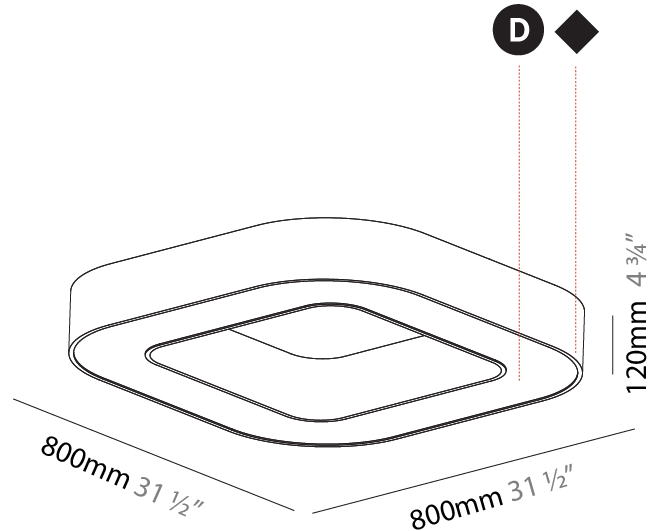

GENERAL

Series: Quantum
Brand: Prolicht
Division: Architectural
Mounting Type: Surface
Mounting Location: Ceiling
Subcategory: Ambient

PHYSICAL

Shape: Square
Length (mm): 800
Length (in): 31 1/2
Width (mm): 800
Width (in): 31 1/2
Height (mm): 120
Height (in): 4 3/4
Light Distribution: Direct
Weight (kg): 9.04
Weight (lbs): 19.92
Diffuser: PMMA - Opal or Micro-Prism
Fixture Finish: SSR / BKV / CWI / CRY / HAB / UFT / ITA / RUA / FTG / MYG / LOD / PUS / FRO / FUP / KIA / POP / BLS / SPG / MEY / GOH / GUM / CHC / COM / ABZ / JAG / OBR / MOS / ROR
Fixture Material: Aluminum

ELECTRICAL

Lamp Type: LED (Zhaga Standard)
Input Wattage (W): 40
Total Output Wattage (W): 32 / 25.6 (3500K)
Dimming: Non-Dimming / Phase Dimming (120Vac only) / 0-10V Dimming
Driver Included: Yes
Driver Location: Integrated
Driver Type: Constant Current - 120 / 277Vac
Driver Class: Class 2
Input Voltage (V): 120 - 277
Constant Current (MA): 350 / 800 (3500K)

LED

Color Temperature (°K): 3000 / 3500 / 4000
Max. Delivered Lumen (lm): 3690 / 3822 / 3900
CRI: >80 CRI
Efficiency (%): 65
Lamp Life (hrs): 50000

OPTICAL

RATINGS AND CERTIFICATIONS

Certified By: Certified for North American Standards
IP rating: IP20

PROJECT
TYPE
SPECIFIER
QUANTITY
DATE