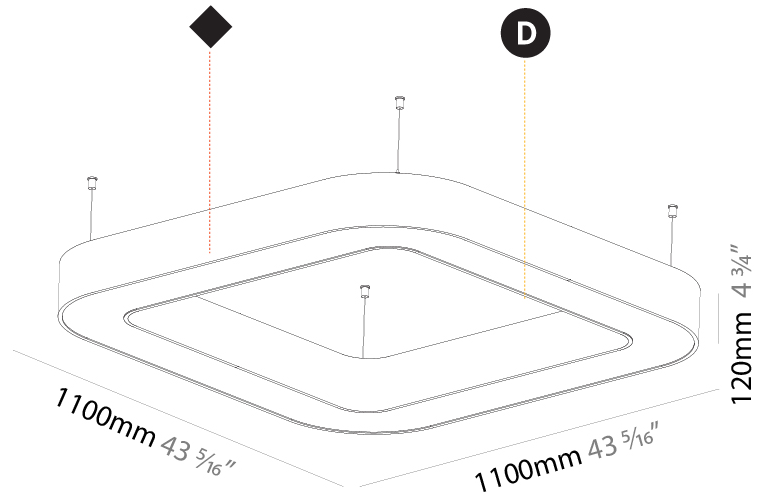

GENERAL

Series: Quantum
Brand: Prolicht
Division: Architectural
Mounting Type: Suspension
Mounting Location: Ceiling
Subcategory: Ambient

PHYSICAL

Shape: Square
Length (mm): 1100
Length (in): 43 ⁵/₁₆
Width (mm): 1100
Width (in): 43 ⁵/₁₆
Height (mm): 120
Height (in): 4 ³/₄
Max. Overall Height (mm): 2120
Max. Overall Height (in): 83 ⁷/₁₆
Light Distribution: Direct
Weight (kg): 13.125
Weight (lbs): 28.88
Diffuser: PMMA - Opal or Micro-Prism
Fixture Finish: SSR / BKV / CWI / CRY / HAB / UFT / ITA / RUA / FTG / MYG / LOD / PUS / FRO / FUP / KIA / POP / BLS / SPG / MEY / GOH / GUM / CHC / COM / ABZ / JAG / OBR / MOS / ROR
Fixture Material: Aluminum

ELECTRICAL

Lamp Type: LED (Zhaga Standard)
Input Wattage (W): 60
Total Output Wattage (W): 48 / 38.4 (3500K)
Dimming: Non-Dimming / Phase Dimming (120Vac only) / 0-10V Dimming
Driver Included: Yes
Driver Location: Integrated
Driver Type: Constant Current - 120 / 277Vac
Driver Class: Class 2
Input Voltage (V): 120 - 277
Constant Current (MA): 350 / 1200 (3500K)

LED

Color Temperature (°K): 3000 / 3500 / 4000
Max. Delivered Lumen (lm): 5540 / 5733 / 5850
CRI: >80 CRI
Efficiency (%): 65
Lamp Life (hrs): 50000

OPTICAL

RATINGS AND CERTIFICATIONS

Certified By: Certified for North American Standards
IP rating: IP20

PROJECT _____
TYPE _____
SPECIFIER _____
QUANTITY _____
DATE _____