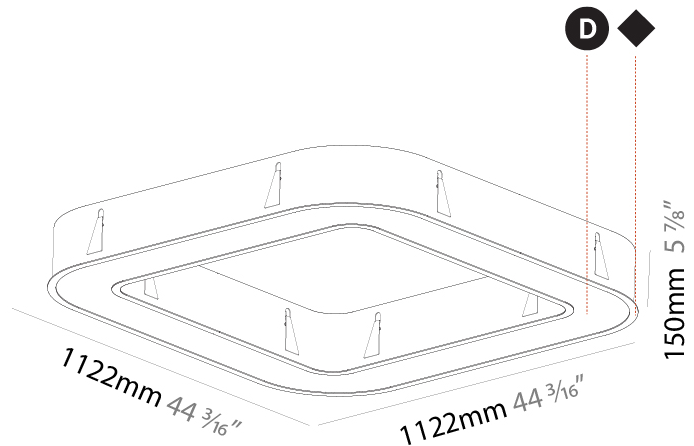

GENERAL

Series: Quantum
Brand: Prolicht
Division: Architectural
Mounting Type: Recessed
Mounting Location: Ceiling
Subcategory: Ambient

PHYSICAL

Shape: Square
Length (mm): 1122
Length (in): 44 ³/₁₆
Width (mm): 1122
Width (in): 44 ³/₁₆
Height (mm): 150
Height (in): 5 ⁷/₈
Min. Recessing Depth (mm): 160
Min. Recessing Depth (in): 6 ⁵/₁₆
Light Distribution: Direct
Weight (kg): 16.085
Weight (lbs): 35.39
Diffuser: PMMA - Opal or Micro-Prism
Fixture Finish: SSR / BKV / CWI / CRY / HAB / UFT / ITA / RUA / FTG / MYG / LOD / PUS / FRO / FUP / KIA / POP / BLS / SPG / MEY / GOH / GUM / CHC / COM / ABZ / JAG / OBR / MOS / ROR
Fixture Material: Aluminum

ELECTRICAL

Lamp Type: LED (Zhaga Standard)
Input Wattage (W): 60
Total Output Wattage (W): 48 / 38.4 (3500K)
Dimming: Non-Dimming / Phase Dimming (120Vac only) / 0-10V Dimming
Driver Included: Yes
Driver Location: Integrated
Driver Type: Constant Current - 120 / 277Vac
Driver Class: Class 2
Input Voltage (V): 120 - 277
Constant Current (MA): 350 / 1200 (3500K)

LED

Color Temperature (°K): 3000 / 3500 / 4000
Max. Delivered Lumen (lm): 5540 / 5733 / 5850
CRI: >80 CRI
Efficiency (%): 65
Lamp Life (hrs): 50000

OPTICAL

RATINGS AND CERTIFICATIONS

Certified By: Certified for North American Standards
IP rating: IP20

PROJECT	
TYPE	
SPECIFIER	
QUANTITY	
DATE