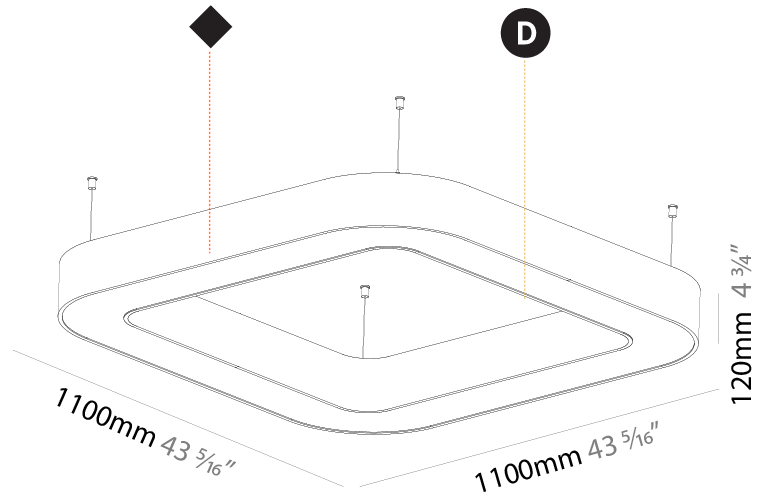

GENERAL

Series: Quantum
Brand: Prolicht
Division: Architectural
Mounting Type: Suspension
Mounting Location: Ceiling
Subcategory: Ambient

PHYSICAL

Shape: Square
Length (mm): 1100
Length (in): 43 ⁵/₁₆
Width (mm): 1100
Width (in): 43 ⁵/₁₆
Height (mm): 120
Height (in): 4 ³/₄
Max. Overall Height (mm): 2120
Max. Overall Height (in): 83 ⁷/₁₆
Light Distribution: Direct
Weight (kg): 13.125
Weight (lbs): 28.88
Diffuser: [PMMA - Opal or Micro-Prism](#)
Fixture Finish: [SSR / BKV / CWI / CRY / HAB / UFT / ITA / RUA / FTG / MYG / LOD / PUS / FRO / FUP / KIA / POP / BLS / SPG / MEY / GOH / GUM / CHC / COM / ABZ / JAG / OBR / MOS / ROR](#)
Fixture Material: Aluminum

ELECTRICAL

Lamp Type: LED (Zhaga Standard)
Input Wattage (W): 60
Total Output Wattage (W): 48 / 38.4 (3500K)
Dimming: [Non-Dimming / Phase Dimming (120Vac only) / 0-10V Dimming](#)
Driver Included: Yes
Driver Location: Integrated
Driver Type: Constant Current - 120 / 277Vac
Driver Class: Class 2
Input Voltage (V): 120 - 277
Constant Current (MA): 350 / 1200 (3500K)

LED

[Color Temperature (°K): 3000 / 3500 / 4000](#)
Max. Delivered Lumen (lm): 5540 / 5733 / 5850
CRI: >80 CRI
Efficiency (%): 65
Lamp Life (hrs): 50000

OPTICAL

RATINGS AND CERTIFICATIONS

Certified By: Certified for North American Standards
IP rating: IP20