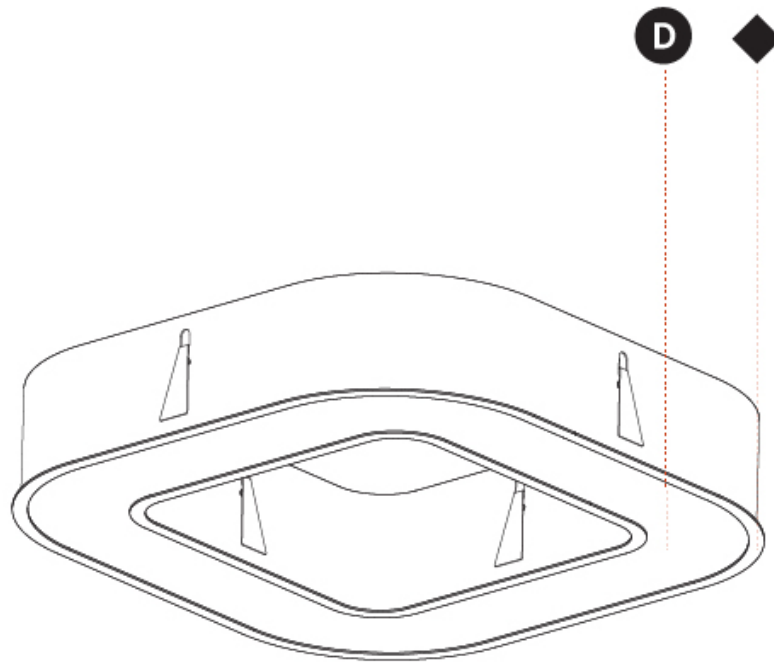

A37561-

PROJECT _____

TYPE _____

SPECIFIER _____

QUANTITY _____

DATE _____