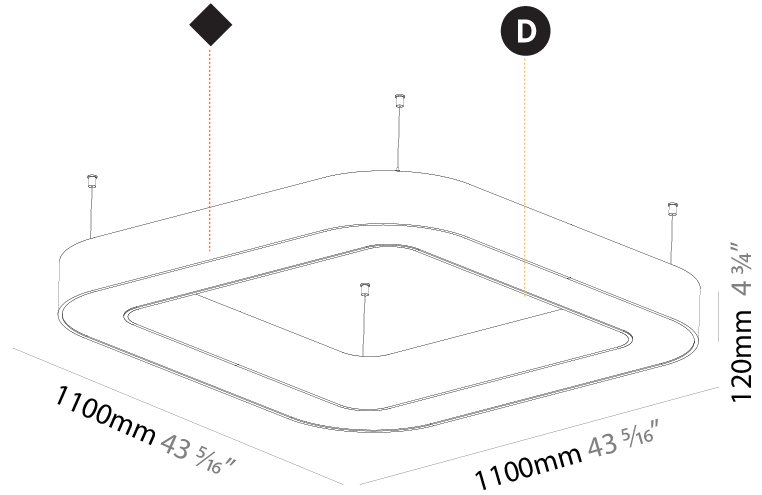

GENERAL

Series: Quantum
Brand: Prolicht
Division: Architectural
Mounting Type: Suspension
Mounting Location: Ceiling
Subcategory: Ambient

PHYSICAL

Shape: Square
Length (mm): 1100
Length (in): 43 5/16
Width (mm): 1100
Width (in): 43 5/16
Height (mm): 120
Height (in): 4 3/4
Max. Overall Height (mm): 2120
Max. Overall Height (in): 83 7/16
Light Distribution: Direct / Indirect
Weight (kg): 13.639
Weight (lbs): 30
Diffuser: [PMMA - Opal or Micro-Prism](#)
Fixture Finish: [SSR / BKV / CWI / CRY / HAB / UFT / ITA / RUA / FTG / MYG / LOD / PUS / FRO / FUP / KIA / POP / BLS / SPG / MEY / GOH / GUM / CHC / COM / ABZ / JAG / OBR / MOS / ROR](#)
Fixture Material: Aluminum

ELECTRICAL

Lamp Type: LED (Zhaga Standard)
Input Wattage (W): 100
Total Output Wattage (W): 80 / 64 (3500K)
Dimming: [Non-Dimming / Phase Dimming (120Vac only) / 0-10V Dimming](#)
Driver Included: Yes
Driver Location: Integrated
Driver Type: Constant Current - 120 / 277Vac
Driver Class: Class 2
Input Voltage (V): 120 - 277
Constant Current (MA): 350 / 1200/800 (3500K)

LED

[Color Temperature (°K): 3000 / 3500 / 4000](#)
Max. Delivered Lumen (lm): 5540 / 5733 / 5850 Direct / 4870 / 5047 / 5150 Indirect
CRI: >80 CRI
Efficiency (%): 70.9
Lamp Life (hrs): 50000

OPTICAL

RATINGS AND CERTIFICATIONS

Certified By: Certified for North American Standards
IP rating: IP20