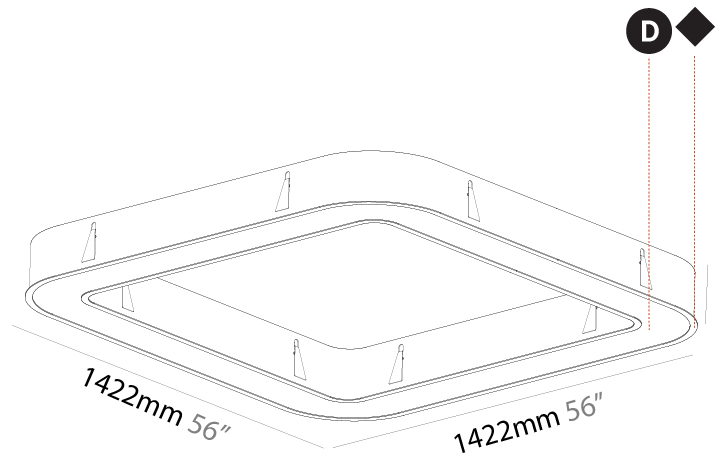

GENERAL

Series: Quantum
Brand: Prolicht
Division: Architectural
Mounting Type: Recessed
Mounting Location: Ceiling
Subcategory: Ambient

PHYSICAL

Shape: Square
Length (mm): 1422
Length (in): 56
Width (mm): 1422
Width (in): 56
Height (mm): 150
Height (in): 5 7/8
Min. Recessing Depth (mm): 160
Min. Recessing Depth (in): 6 3/16
Light Distribution: Direct
Weight (kg): 21.113
Weight (lbs): 46.45
Diffuser: PMMA - Opal or Micro-Prism
Fixture Finish: SSR / BKV / CWI / CRY / HAB / UFT / ITA / RUA / FTG / MYG / LOD / PUS / FRO / FUP / KIA / POP / BLS / SPG / MEY / GOH / GUM / CHC / COM / ABZ / JAG / OBR / MOS / ROR
Fixture Material: Aluminum

ELECTRICAL

Lamp Type: LED (Zhaga Standard)
Input Wattage (W): 80
Total Output Wattage (W): 64 / 51.2 (3500K)
Dimming: Non-Dimming / Phase Dimming (120Vac only) / 0-10V Dimming
Driver Included: Yes
Driver Location: Integrated
Driver Type: Constant Current - 120 / 277Vac
Driver Class: Class 2
Input Voltage (V): 120 - 277
Constant Current (MA): 350 / 800 (3500K)

LED

Color Temperature (*K): 3000 / 3500 / 4000
Max. Delivered Lumen (lm): 7380 / 7644 / 7800
CRI: >80 CRI
Efficiency (%): 65
Lamp Life (hrs): 50000

OPTICAL

RATINGS AND CERTIFICATIONS

Certified By: Certified for North American Standards
IP rating: IP20

PROJECT	
TYPE	
SPECIFIER	
QUANTITY	
DATE