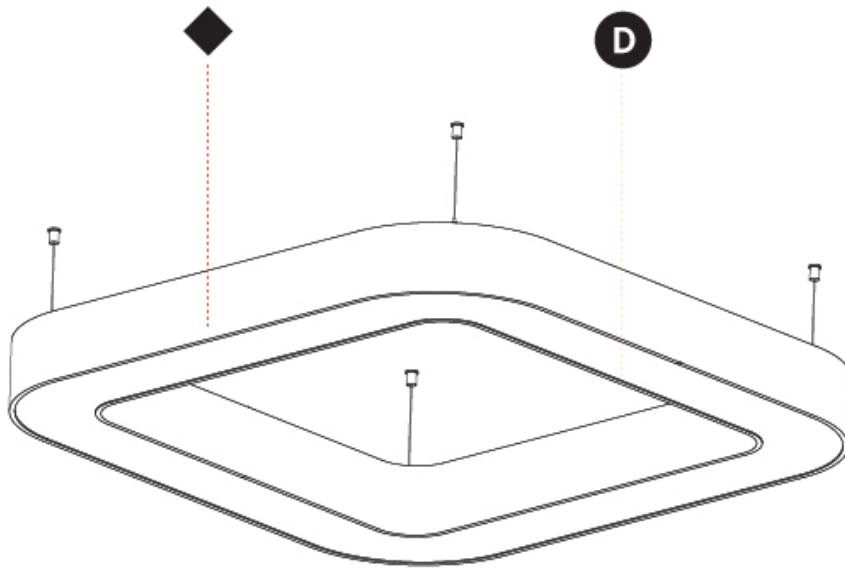

A30213-

PROJECT	_____
TYPE	_____
SPECIFIER	_____
QUANTITY	_____
DATE	_____

A