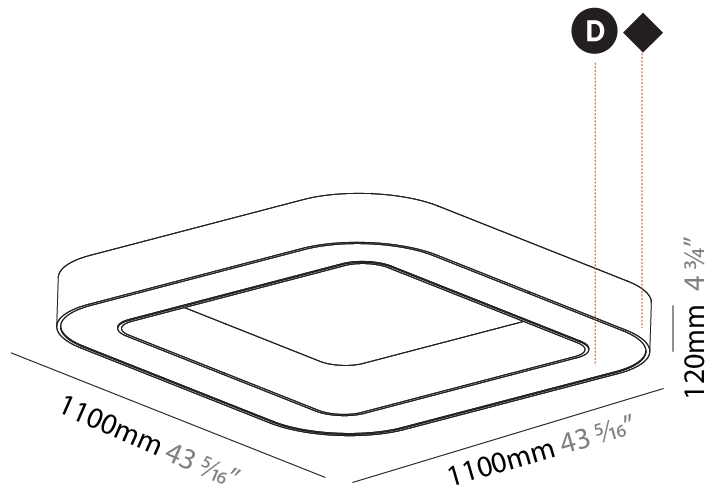

1. To build a product code in our configurator select the specify button on the base model # product page
2. To build a manual product code on this datasheet choose from the options listed below in blue font and add the suffix to the base model #

GENERAL

Series: Quantum
Partner: Prolicht
Division: Architectural
Installation: Surface
Product Type: Ceiling Surface
Mounting Location: Ceiling
Light Distribution: Direct

PHYSICAL

Shape: Square
Length (mm): 1100
Length (in): 43 ⁵/₁₆
Width (mm): 1100
Width (in): 43 ⁵/₁₆
Height (mm): 120
Height (in): 4 ³/₄
Weight (kg): 14.2
Weight (lbs): 31.24
Diffuser: PMMA - Opal or Micro-Prism
Fixture Finish: SSR / BKV / CWI / CRY / HAB / UFT / ITA / RUA / FTG / MYG / LOD / PUS / FRO / FUP / KIA / POP / BLS / SPG / MEY / GOH / CHC / COM / ABZ / JAG / OBR / MOS / ROR
Fixture Material: PMMA / Aluminum

ELECTRICAL

Lamp Type: LED (Zhaga Standard)
Input Wattage (W): 60
Total Output Wattage (W): 48 / 38.4 (3500K)
Dimming: Non-Dimming / Phase Dimming (120Vac only) / 0-10V Dimming
Driver Included: Yes
Driver Location: Integrated
Driver Type: Constant Current - 120 / 277Vac
Driver Class: Class 2
Input Voltage (V): 120 - 277
Constant Current (MA): 350 / 1200 (3500K)

LED

Color Temperature (°K): 3000 / 3500 / 4000
Max. Delivered Lumen (lm): 5540 / 5733 / 5850
CRI: >80 CRI
Efficiency (%): 65
Lamp Life (hrs): 50000

OPTICAL

RATINGS AND CERTIFICATIONS

Certified By: Certified for North American Standards
IP rating: IP20