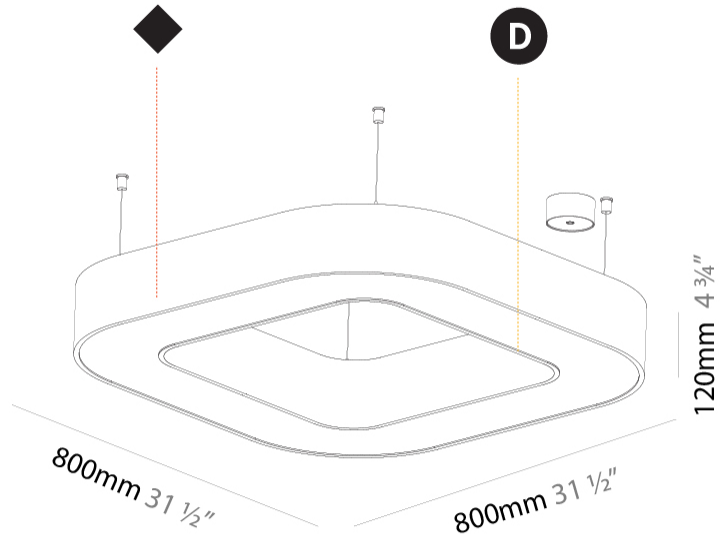

GENERAL

Series: Quantum
Partner: Prolicht
Division: Architectural
Installation: Suspension
Product Type: Pendant
Mounting Location: Ceiling
Light Distribution: Direct

PHYSICAL

Shape: Square
Length (mm): 800
Length (in): 31 1/2
Width (mm): 800
Width (in): 31 1/2
Height (mm): 120
Height (in): 4 3/4
Max. Overall Height (mm): 2120
Max. Overall Height (in): 83 7/16
Weight (kg): 9.422
Weight (lbs): 20.73
Diffuser: [PMMA - Opal or Micro-Prism](#)
Fixture Finish: [SSR / BKV / CWI / CRY / HAB / UFT / ITA / RUA / FTG / MYG / LOD / PUS / FRO / FUP / KIA / POP / BLS / SPG / MEY / GOH / CHC / COM / ABZ / JAG / OBR / MOS / ROR](#)
Fixture Material: [PMMA / Aluminum](#)

ELECTRICAL

Lamp Type: LED (Zhaga Standard)
Input Wattage (W): 40
Total Output Wattage (W): 31 / 25.6 (3500K)
Dimming: [Non-Dimming / Phase Dimming (120Vac only) / 0-10V Dimming](#)
Driver Included: Yes
Driver Location: Integrated
Driver Type: Constant Current - 120 / 277Vac
Driver Class: Class 2
Input Voltage (V): 120 - 277
Constant Current (MA): 350 / 800 (3500K)

LED

[Color Temperature (°K): 3000 / 3500 / 4000](#)
Max. Delivered Lumen (lm): 3690 / 3822 / 3900
CRI: >80 CRI
Efficiency (%): 65
Lamp Life (hrs): 50000

OPTICAL

RATINGS AND CERTIFICATIONS

Certified By: Certified for North American Standards
IP rating: IP20