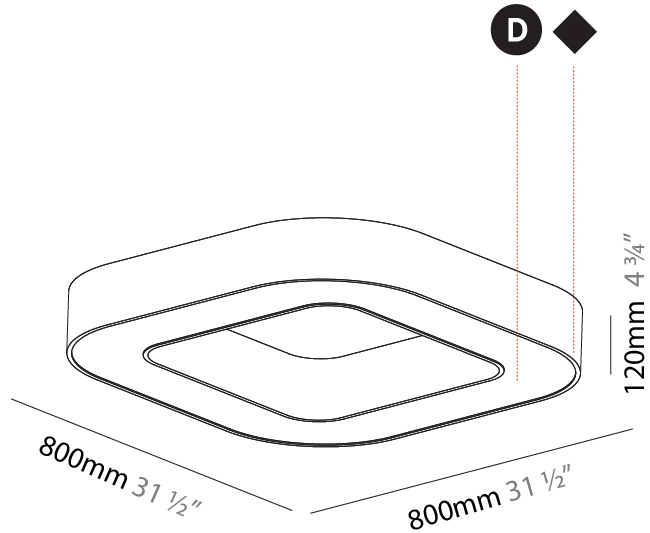

GENERAL

Series: Quantum
Partner: Prolicht
Division: Architectural
Installation: Surface
Product Type: Ceiling Surface
Mounting Location: Ceiling
Light Distribution: Direct

PHYSICAL

Shape: Square
Length (mm): 800
Length (in): 31 1/2
Width (mm): 800
Width (in): 31 1/2
Height (mm): 120
Height (in): 4 3/4
Weight (kg): 9.04
Weight (lbs): 19.92
Diffuser: PMMA - Opal or Micro-Prism
Fixture Finish: SSR / BKV / CWI / CRY / HAB / UFT / ITA / RUA / FTG / MYG / LOD / PUS / FRO / FUP / KIA / POP / BLS / SPG / MEY / GOH / CHC / COM / ABZ / JAG / OBR / MOS / ROR
Fixture Material: PMMA / Aluminum

ELECTRICAL

Lamp Type: LED (Zhaga Standard)
Input Wattage (W): 40
Total Output Wattage (W): 32 / 25.6 (3500K)
Dimming: Non-Dimming / Phase Dimming (120Vac only) / 0-10V Dimming
Driver Included: Yes
Driver Location: Integrated
Driver Type: Constant Current - 120 / 277Vac
Driver Class: Class 2
Input Voltage (V): 120 - 277
Constant Current (MA): 350 / 800 (3500K)

LED

Color Temperature (°K): 3000 / 3500 / 4000
Max. Delivered Lumen (lm): 3690 / 3822 / 3900
CRI: >80 CRI
Efficiency (%): 65
Lamp Life (hrs): 50000

OPTICAL

RATINGS AND CERTIFICATIONS

Certified By: Certified for North American Standards
IP rating: IP20

PROJECT	
TYPE	
SPECIFIER	
QUANTITY	
DATE