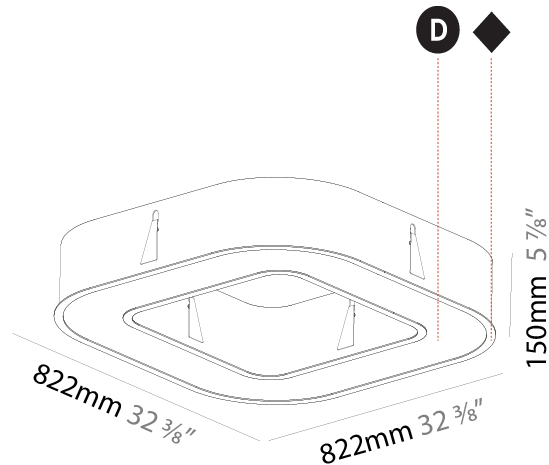

GENERAL

Series: Quantum
Partner: Prolicht
Division: Architectural
Installation: Recessed
Product Type: Ceiling Recessed
Mounting Location: Ceiling
Light Distribution: Direct

PHYSICAL

Shape: Square
Length (mm): 822
Length (in): 32 3/8
Width (mm): 822
Width (in): 32 3/8
Height (mm): 150
Height (in): 5 7/8
Min. Recessing Depth (mm): 160
Min. Recessing Depth (in): 6 1/8
Weight (kg): 10.55
Weight (lbs): 23.21
Diffuser: PMMA - Opal or Micro-Prism
Fixture Finish: SSR / BKV / CWI / CRY / HAB / UFT / ITA / RUA / FTG / MYG / LOD / PUS / FRO / FUP / KIA / POP / BLS / SPG / MEY / GOH / CHC / COM / ABZ / JAG / OBR / MOS / ROR
Fixture Material: PMMA / Aluminum

ELECTRICAL

Lamp Type: LED (Zhaga Standard)
Input Wattage (W): 40
Total Output Wattage (W): 32 / 25.6 (3500K)
Dimming: Non-Dimming / Phase Dimming (120Vac only) / 0-10V Dimming
Driver Included: Yes
Driver Location: Integrated
Driver Type: Constant Current - 120 / 277Vac
Driver Class: Class 2
Input Voltage (V): 120 - 277
Constant Current (MA): 350 / 800 (3500K)

LED

Color Temperature (°K): 3000 / 3500 / 4000
Max. Delivered Lumen (lm): 3690 / 3822 / 3900
CRI: >80 CRI
Efficiency (%): 65
Lamp Life (hrs): 50000

OPTICAL

RATINGS AND CERTIFICATIONS

Certified By: Certified for North American Standards
IP rating: IP20