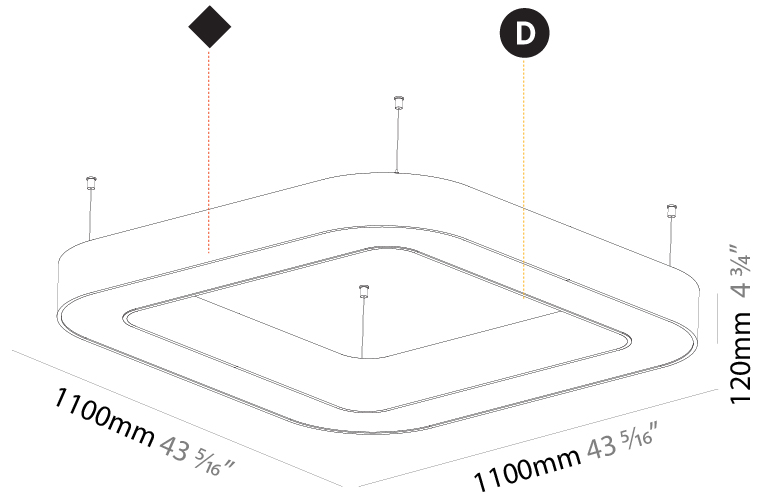

GENERAL

Series: Quantum
Partner: Prolicht
Division: Architectural
Installation: Suspension
Product Type: Pendant
Mounting Location: Ceiling
Light Distribution: Direct

PHYSICAL

Shape: Square
Length (mm): 1100
Length (in): 43 ⁵/₁₆"
Width (mm): 1100
Width (in): 43 ⁵/₁₆"
Height (mm): 120
Height (in): 4 ³/₄"
Max. Overall Height (mm): 2120
Max. Overall Height (in): 83 ⁷/₁₆"
Weight (kg): 13.125
Weight (lbs): 28.88
Diffuser: [PMMA - Opal or Micro-Prism](#)
Fixture Finish: [SSR / BKV / CWI / CRY / HAB / UFT / ITA / RUA / FTG / MYG / LOD / PUS / FRO / FUP / KIA / POP / BLS / SPG / MEY / GOH / CHC / COM / ABZ / JAG / OBR / MOS / ROR](#)
Fixture Material: [PMMA / Aluminum](#)

ELECTRICAL

Lamp Type: LED (Zhaga Standard)
Input Wattage (W): 60
Total Output Wattage (W): 48 / 38.4 (3500K)
Dimming: [Non-Dimming / Phase Dimming (120Vac only) / 0-10V Dimming](#)
Driver Included: Yes
Driver Location: Integrated
Driver Type: Constant Current - 120 / 277Vac
Driver Class: Class 2
Input Voltage (V): 120 - 277
Constant Current (MA): 350 / 1200 (3500K)

LED

[Color Temperature (°K): 3000 / 3500 / 4000](#)
Max. Delivered Lumen (lm): 5540 / 5733 / 5850
CRI: >80 CRI
Efficiency (%): 65
Lamp Life (hrs): 50000

OPTICAL

RATINGS AND CERTIFICATIONS

Certified By: Certified for North American Standards
IP rating: IP20