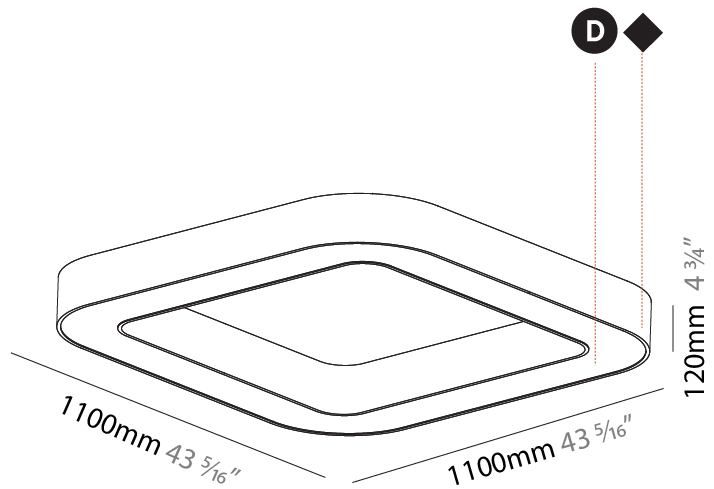

1. To build a product code in our configurator select the specify button on the base model # product page
2. To build a manual product code on this datasheet choose from the options listed below in blue font and add the suffix to the base model #

GENERAL

Series: Quantum
Partner: Prolicht
Division: Architectural
Installation: Surface
Product Type: Ceiling Surface
Mounting Location: Ceiling
Light Distribution: Direct

PHYSICAL

Shape: Square
Length (mm): 1100
Length (in): 43 ⁵/₁₆
Width (mm): 1100
Width (in): 43 ⁵/₁₆
Height (mm): 120
Height (in): 4 ³/₄
Weight (kg): 14.2
Weight (lbs): 31.24
Diffuser: PMMA - Opal or Micro-Prism
Fixture Finish: SSR / BKV / CWI / CRY / HAB / UFT / ITA / RUA / FTG / MYG / LOD / PUS / FRO / FUP / KIA / POP / BLS / SPG / MEY / GOH / CHC / COM / ABZ / JAG / OBR / MOS / ROR
Fixture Material: PMMA / Aluminum

ELECTRICAL

Lamp Type: LED (Zhaga Standard)
Input Wattage (W): 60
Total Output Wattage (W): 48 / 38.4 (3500K)
Dimming: Non-Dimming / Phase Dimming (120Vac only) / 0-10V Dimming
Driver Included: Yes
Driver Location: Integrated
Driver Type: Constant Current - 120 / 277Vac
Driver Class: Class 2
Input Voltage (V): 120 - 277
Constant Current (MA): 350 / 1200 (3500K)

LED

Color Temperature (°K): 3000 / 3500 / 4000
Max. Delivered Lumen (lm): 5540 / 5733 / 5850
CRI: >80 CRI
Efficiency (%): 65
Lamp Life (hrs): 50000

OPTICAL

RATINGS AND CERTIFICATIONS

Certified By: Certified for North American Standards
IP rating: IP20