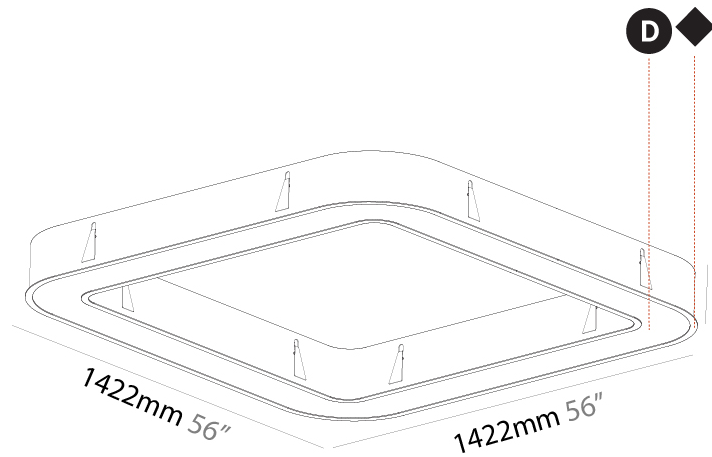

GENERAL

Series: Quantum
Partner: Prolicht
Division: Architectural
Installation: Recessed
Product Type: Ceiling Recessed
Mounting Location: Ceiling
Light Distribution: Direct

PHYSICAL

Shape: Square
Length (mm): 1422
Length (in): 56
Width (mm): 1422
Width (in): 56
Height (mm): 150
Height (in): 5 7/8
Min. Recessing Depth (mm): 160
Min. Recessing Depth (in): 6 5/16
Weight (kg): 21.113
Weight (lbs): 46.45
Diffuser: PMMA - Opal or Micro-Prism
Fixture Finish: SSR / BKV / CWI / CRY / HAB / UFT / ITA / RUA / FTG / MYG / LOD / PUS / FRO / FUP / KIA / POP / BLS / SPG / MEY / GOH / CHC / COM / ABZ / JAG / OBR / MOS / ROR
Fixture Material: PMMA / Aluminum

ELECTRICAL

Lamp Type: LED (Zhaga Standard)
Input Wattage (W): 80
Total Output Wattage (W): 64 / 51.2 (3500K)
Dimming: Non-Dimming / Phase Dimming (120Vac only) / 0-10V Dimming
Driver Included: Yes
Driver Location: Integrated
Driver Type: Constant Current - 120 / 277Vac
Driver Class: Class 2
Input Voltage (V): 120 - 277
Constant Current (MA): 350 / 800 (3500K)

LED

Color Temperature (*K): 3000 / 3500 / 4000
Max. Delivered Lumen (lm): 7380 / 7644 / 7800
CRI: >80 CRI
Efficiency (%): 65
Lamp Life (hrs): 50000

OPTICAL

RATINGS AND CERTIFICATIONS

Certified By: Certified for North American Standards
IP rating: IP20

PROJECT	
TYPE	
SPECIFIER	
QUANTITY	
DATE