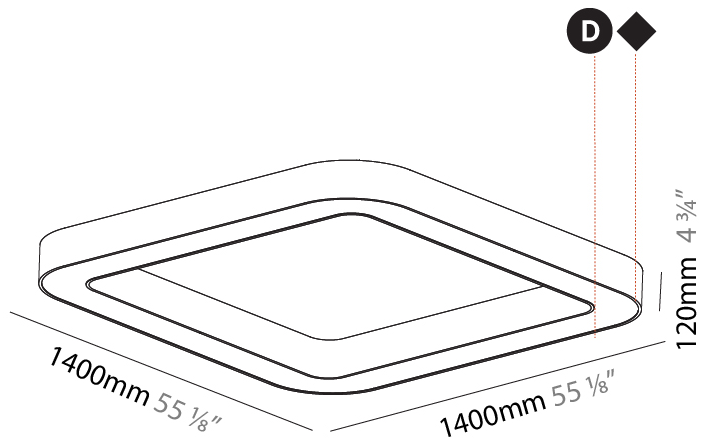

1. To build a product code in our configurator select the specify button on the base model # product page
2. To build a manual product code on this datasheet choose from the options listed below in blue font and add the suffix to the base model #

GENERAL

Series: Quantum
Partner: Prolicht
Division: Architectural
Installation: Surface
Product Type: Ceiling Surface
Mounting Location: Ceiling
Light Distribution: Direct

PHYSICAL

Length (mm): 1400
Length (in): 55 1/8
Width (mm): 1400
Width (in): 55 1/8
Height (mm): 120
Height (in): 4 3/4
Weight (kg): 16.878
Weight (lbs): 37.13

Diffuser: PMMA - Opal or Micro-Prism
Fixture Finish: SSR / BKV / CWI / CRY / HAB / UFT / ITA / RUA / FTG / MYG / LOD / PUS / FRO / FUP / KIA / POP / BLS / SPG / MEY / GOH / CHC / COM / ABZ / JAG / OBR / MOS / ROR
Fixture Material: PMMA / Aluminum

ELECTRICAL

Lamp Type: LED (Zhaga Standard)
Input Wattage (W): 80
Total Output Wattage (W): 64 / 51.2 (3500K)
Dimming: Non-Dimming / Phase Dimming (120Vac only) / 0-10V Dimming
Driver Included: Yes
Driver Location: Integrated
Driver Type: Constant Current - 120 / 277Vac
Driver Class: Class 2
Input Voltage (V): 120 - 277
Constant Current (MA): 350 / 800 (3500K)

LED

Color Temperature (°K): 3000 / 3500 / 4000
Max. Delivered Lumen (lm): 7380 / 7644 / 7800
CRI: >80 CRI
Efficiency (%): 65
Lamp Life (hrs): 50000

OPTICAL

RATINGS AND CERTIFICATIONS

Certified By: Certified for North American Standards
IP rating: IP20