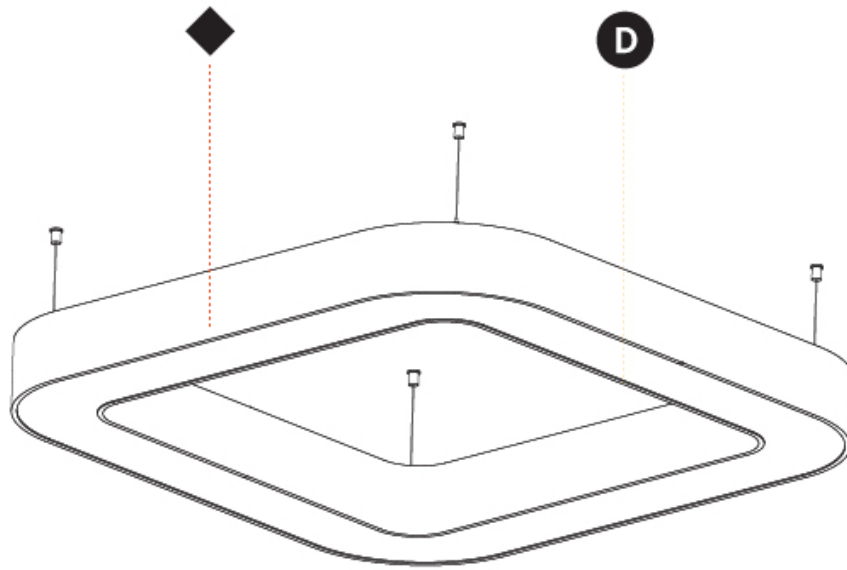

A30213-

PROJECT	_____
TYPE	_____
SPECIFIER	_____
QUANTITY	_____
DATE	_____

A