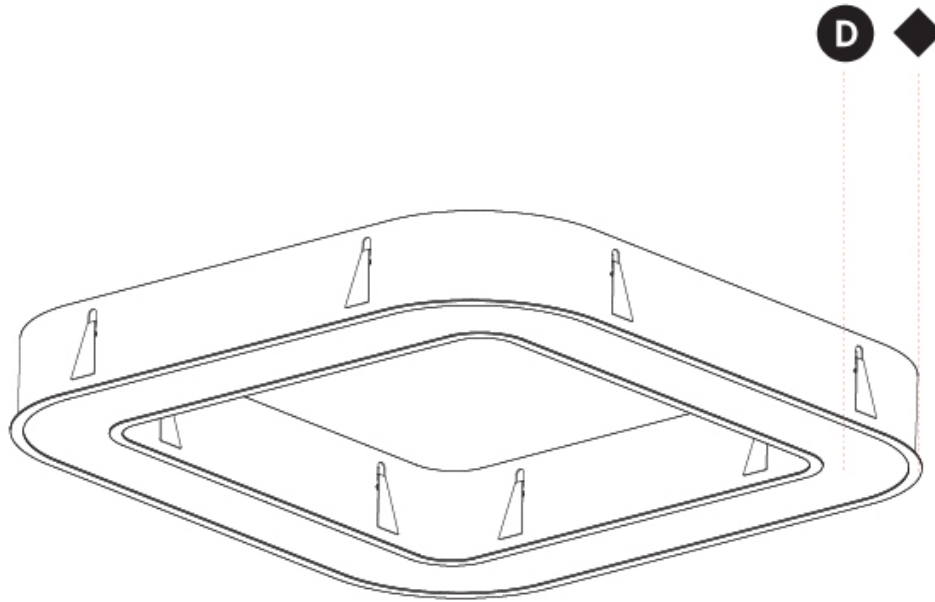

PROJECT	_____
TYPE	_____
SPECIFIER	_____
QUANTITY	_____
DATE	_____