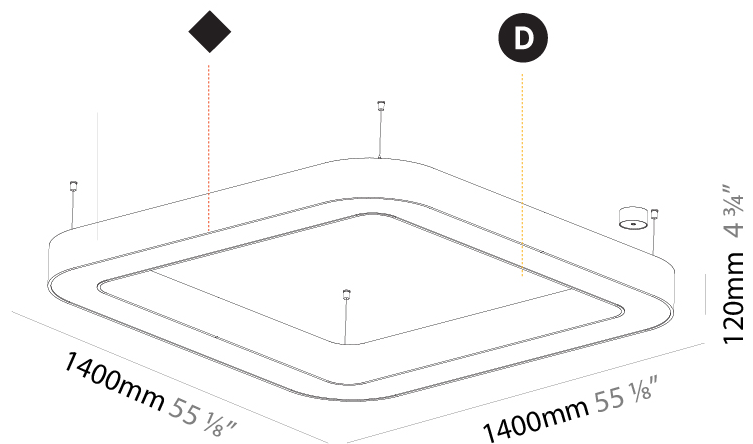

GENERAL

Series: Quantum
Partner: Prolicht
Division: Architectural
Installation: Suspension
Product Type: Pendant
Mounting Location: Ceiling
Light Distribution: Direct

PHYSICAL

Shape: Square
Length (mm): 1400
Length (in): 55 1/8
Width (mm): 1400
Width (in): 55 1/8
Height (mm): 120
Height (in): 4 3/4
Max. Overall Height (mm): 2120
Max. Overall Height (in): 83 7/16
Weight (kg): 17.644
Weight (lbs): 38.82
Diffuser: [PMMA - Opal or Micro-Prism](#)
Fixture Finish: [SSR / BKV / CWI / CRY / HAB / UFT / ITA / RUA / FTG / MYG / LOD / PUS / FRO / FUP / KIA / POP / BLS / SPG / MEY / GOH / CHC / COM / ABZ / JAG / OBR / MOS / ROR](#)
Fixture Material: [PMMA / Aluminum](#)

ELECTRICAL

Lamp Type: LED (Zhaga Standard)
Input Wattage (W): 80
Total Output Wattage (W): 64 / 51.2 (3500K)
Dimming: [Non-Dimming / Phase Dimming (120Vac only) / 0-10V Dimming](#)
Driver Included: Yes
Driver Location: Integrated
Driver Type: Constant Current - 120 / 277Vac
Driver Class: Class 2
Input Voltage (V): 120 - 277
Constant Current (MA): 350 / 800 (3500K)

LED

[Color Temperature (°K): 3000 / 3500 / 4000](#)
Max. Delivered Lumen (lm): 7380 / 7644 / 7800
CRI: >80 CRI
Efficiency (%): 0.65
Lamp Life (hrs): 50000

OPTICAL

RATINGS AND CERTIFICATIONS

Certified By: Certified for North American Standards
IP rating: IP20