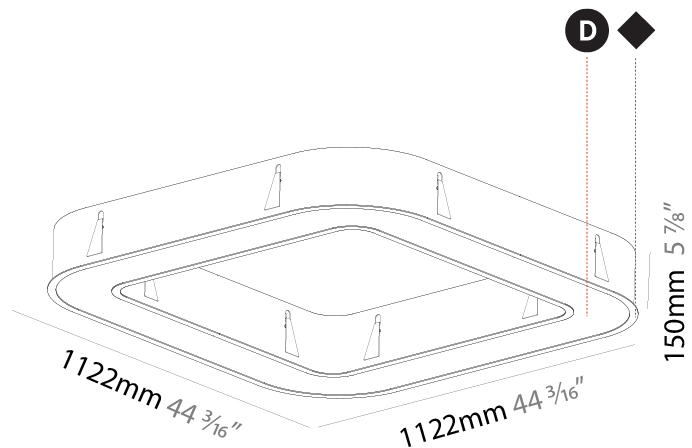

GENERAL

Series: Quantum
Partner: Prolicht
Division: Architectural
Installation: Recessed
Product Type: Ceiling Recessed
Mounting Location: Ceiling
Light Distribution: Direct

PHYSICAL

Shape: Square
Length (mm): 1122
Length (in): 44 ³/₁₆
Width (mm): 1122
Width (in): 44 ³/₁₆
Height (mm): 150
Height (in): 5 ⁷/₈
Min. Recessing Depth (mm): 160
Min. Recessing Depth (in): 6 ⁵/₁₆
Weight (kg): 16.085
Weight (lbs): 35.39
Diffuser: PMMA - Opal or Micro-Prism
Fixture Finish: SSR / BKV / CWI / CRY / HAB / UFT / ITA / RUA / FTG / MYG / LOD / PUS / FRO / FUP / KIA / POP / BLS / SPG / MEY / GOH / CHC / COM / ABZ / JAG / OBR / MOS / ROR
Fixture Material: PMMA / Aluminum

ELECTRICAL

Lamp Type: LED (Zhaga Standard)
Input Wattage (W): 60
Total Output Wattage (W): 48 / 38.4 (3500K)
Dimming: Non-Dimming / Phase Dimming (120Vac only) / 0-10V Dimming
Driver Included: Yes
Driver Location: Integrated
Driver Type: Constant Current - 120 / 277Vac
Driver Class: Class 2
Input Voltage (V): 120 - 277
Constant Current (MA): 350 / 1200 (3500K)

LED

Color Temperature (°K): 3000 / 3500 / 4000
Max. Delivered Lumen (lm): 5540 / 5733 / 5850
CRI: >80 CRI
Efficiency (%): 65
Lamp Life (hrs): 50000

OPTICAL

RATINGS AND CERTIFICATIONS

Certified By: Certified for North American Standards
IP rating: IP20