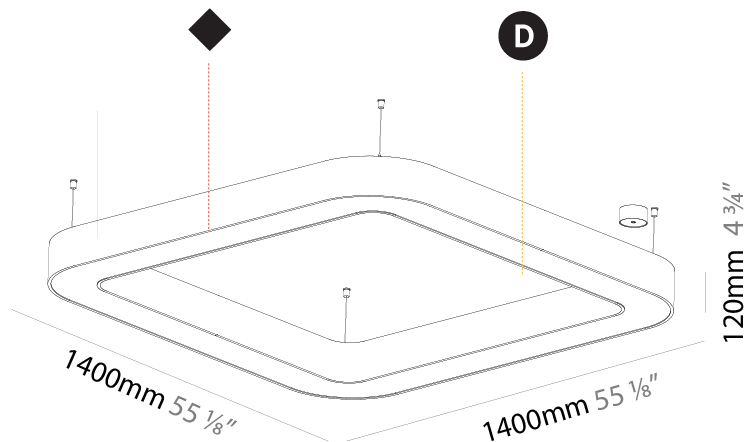

GENERAL

Series: Quantum
Partner: Prolicht
Division: Architectural
Installation: Suspension
Product Type: Pendant
Mounting Location: Ceiling
Light Distribution: Direct

PHYSICAL

Shape: Square
Length (mm): 1400
Length (in): 55 1/8
Width (mm): 1400
Width (in): 55 1/8
Height (mm): 120
Height (in): 4 3/4
Max. Overall Height (mm): 2120
Max. Overall Height (in): 83 7/16
Weight (kg): 17.644
Weight (lbs): 38.82
Diffuser: [PMMA - Opal or Micro-Prism](#)
Fixture Finish: [SSR / BKV / CWI / CRY / HAB / UFT / ITA / RUA / FTG / MYG / LOD / PUS / FRO / FUP / KIA / POP / BLS / SPG / MEY / GOH / CHC / COM / ABZ / JAG / OBR / MOS / ROR](#)
Fixture Material: [PMMA / Aluminum](#)

ELECTRICAL

Lamp Type: LED (Zhaga Standard)
Input Wattage (W): 80
Total Output Wattage (W): 64 / 51.2 (3500K)
Dimming: [Non-Dimming / Phase Dimming (120Vac only) / 0-10V Dimming](#)
Driver Included: Yes
Driver Location: Integrated
Driver Type: Constant Current - 120 / 277Vac
Driver Class: Class 2
Input Voltage (V): 120 - 277
Constant Current (MA): 350 / 800 (3500K)

LED

[Color Temperature (°K): 3000 / 3500 / 4000](#)
Max. Delivered Lumen (lm): 7380 / 7644 / 7800
CRI: >80 CRI
Efficiency (%): 0.65
Lamp Life (hrs): 50000

OPTICAL

RATINGS AND CERTIFICATIONS

Certified By: Certified for North American Standards
IP rating: IP20