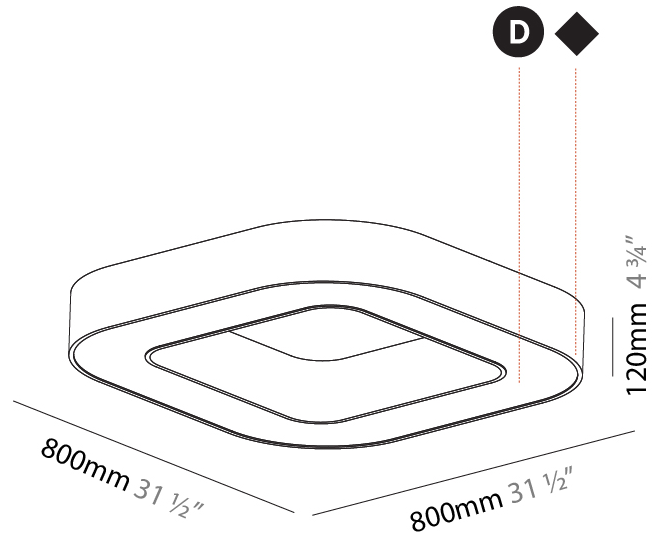

GENERAL

Series: Quantum
Partner: Prolicht
Division: Architectural
Installation: Surface
Product Type: Ceiling Surface
Mounting Location: Ceiling
Light Distribution: Direct

PHYSICAL

Shape: Square
Length (mm): 800
Length (in): 31 1/2
Width (mm): 800
Width (in): 31 1/2
Height (mm): 120
Height (in): 4 3/4
Weight (kg): 9.04
Weight (lbs): 19.92
Diffuser: PMMA - Opal or Micro-Prism
Fixture Finish: SSR / BKV / CWI / CRY / HAB / UFT / ITA / RUA / FTG / MYG / LOD / PUS / FRO / FUP / KIA / POP / BLS / SPG / MEY / GOH / CHC / COM / ABZ / JAG / OBR / MOS / ROR
Fixture Material: PMMA / Aluminum

ELECTRICAL

Lamp Type: LED (Zhaga Standard)
Input Wattage (W): 40
Total Output Wattage (W): 32 / 25.6 (3500K)
Dimming: Non-Dimming / Phase Dimming (120Vac only) / 0-10V Dimming
Driver Included: Yes
Driver Location: Integrated
Driver Type: Constant Current - 120 / 277Vac
Driver Class: Class 2
Input Voltage (V): 120 - 277
Constant Current (MA): 350 / 800 (3500K)

LED

Color Temperature (°K): 3000 / 3500 / 4000
Max. Delivered Lumen (lm): 3690 / 3822 / 3900
CRI: >80 CRI
Efficiency (%): 65
Lamp Life (hrs): 50000

OPTICAL

RATINGS AND CERTIFICATIONS

Certified By: Certified for North American Standards
IP rating: IP20

PROJECT	
TYPE	
SPECIFIER	
QUANTITY	
DATE