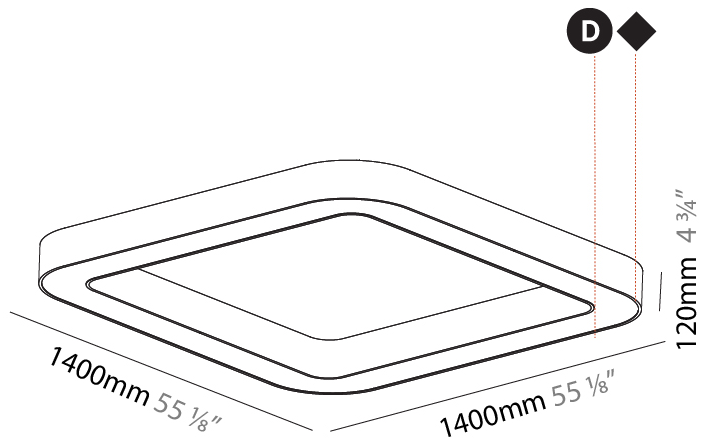

GENERAL

Series: Quantum
Partner: Prolicht
Division: Architectural
Installation: Surface
Product Type: Ceiling Surface
Mounting Location: Ceiling
Light Distribution: Direct

PHYSICAL

Length (mm): 1400
Length (in): 55 1/8
Width (mm): 1400
Width (in): 55 1/8
Height (mm): 120
Height (in): 4 3/4
Weight (kg): 16.878
Weight (lbs): 37.13

Diffuser: [PMMA - Opal or Micro-Prism](#)
Fixture Finish: [SSR / BKV / CWI / CRY / HAB / UFT / ITA / RUA / FTG / MYG / LOD / PUS / FRO / FUP / KIA / POP / BLS / SPG / MEY / GOH / CHC / COM / ABZ / JAG / OBR / MOS / ROR](#)
Fixture Material: [PMMA / Aluminum](#)

ELECTRICAL

Lamp Type: LED (Zhaga Standard)
Input Wattage (W): 80
Total Output Wattage (W): 64 / 51.2 (3500K)
Dimming: [Non-Dimming / Phase Dimming (120Vac only) / 0-10V Dimming](#)
Driver Included: Yes
Driver Location: Integrated
Driver Type: Constant Current - 120 / 277Vac
Driver Class: Class 2
Input Voltage (V): 120 - 277
Constant Current (MA): 350 / 800 (3500K)

LED

Color Temperature (°K): [3000 / 3500 / 4000](#)
Max. Delivered Lumen (lm): 7380 / 7644 / 7800
CRI: >80 CRI
Efficiency (%): 65
Lamp Life (hrs): 50000

OPTICAL

RATINGS AND CERTIFICATIONS

Certified By: Certified for North American Standards
IP rating: IP20

PROJECT	_____
TYPE	_____
SPECIFIER	_____
QUANTITY	_____
DATE	_____