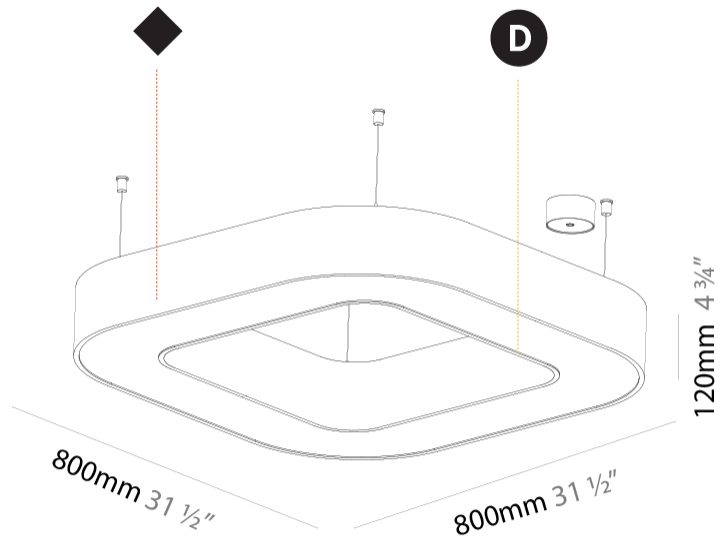

GENERAL

Series: Quantum
Partner: Prolicht
Division: Architectural
Installation: Suspension
Product Type: Pendant
Mounting Location: Ceiling
Light Distribution: Direct

PHYSICAL

Shape: Square
Length (mm): 800
Length (in): 31 1/2
Width (mm): 800
Width (in): 31 1/2
Height (mm): 120
Height (in): 4 3/4
Max. Overall Height (mm): 2120
Max. Overall Height (in): 83 7/16
Weight (kg): 9.422
Weight (lbs): 20.73
Diffuser: [PMMA - Opal or Micro-Prism](#)
Fixture Finish: [SSR / BKV / CWI / CRY / HAB / UFT / ITA / RUA / FTG / MYG / LOD / PUS / FRO / FUP / KIA / POP / BLS / SPG / MEY / GOH / CHC / COM / ABZ / JAG / OBR / MOS / ROR](#)
Fixture Material: [PMMA / Aluminum](#)

ELECTRICAL

Lamp Type: LED (Zhaga Standard)
Input Wattage (W): 40
Total Output Wattage (W): 31 / 25.6 (3500K)
Dimming: [Non-Dimming / Phase Dimming (120Vac only) / 0-10V Dimming](#)
Driver Included: Yes
Driver Location: Integrated
Driver Type: Constant Current - 120 / 277Vac
Driver Class: Class 2
Input Voltage (V): 120 - 277
Constant Current (MA): 350 / 800 (3500K)

LED

Color Temperature (°K): [3000 / 3500 / 4000](#)
Max. Delivered Lumen (lm): 3690 / 3822 / 3900
CRI: >80 CRI
Efficiency (%): 65
Lamp Life (hrs): 50000

OPTICAL

RATINGS AND CERTIFICATIONS

Certified By: Certified for North American Standards
IP rating: IP20