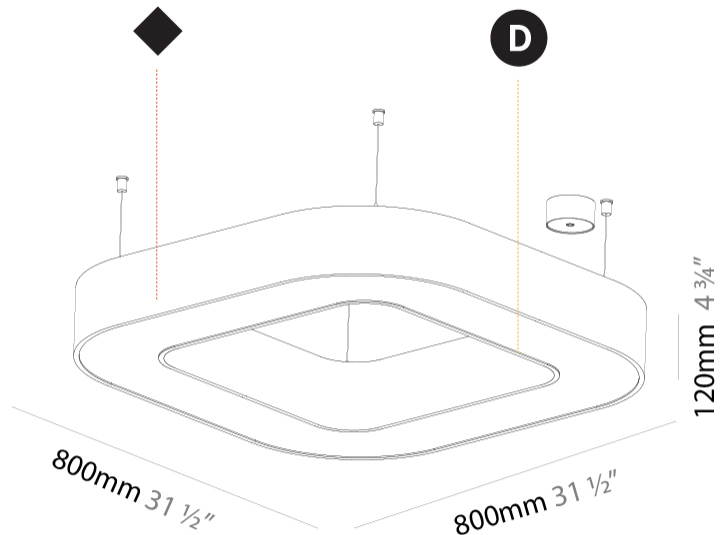

GENERAL

Series: Quantum
Partner: Prolicht
Division: Architectural
Installation: Suspension
Product Type: Pendant
Mounting Location: Ceiling
Light Distribution: Direct

PHYSICAL

Shape: Square
Length (mm): 800
Length (in): 31 1/2
Width (mm): 800
Width (in): 31 1/2
Height (mm): 120
Height (in): 4 3/4
Max. Overall Height (mm): 2120
Max. Overall Height (in): 83 7/16
Weight (kg): 9.422
Weight (lbs): 20.73
Diffuser: [PMMA - Opal or Micro-Prism](#)
Fixture Finish: [SSR / BKV / CWI / CRY / HAB / UFT / ITA / RUA / FTG / MYG / LOD / PUS / FRO / FUP / KIA / POP / BLS / SPG / MEY / GOH / CHC / COM / ABZ / JAG / OBR / MOS / ROR](#)
Fixture Material: [PMMA / Aluminum](#)

ELECTRICAL

Lamp Type: LED (Zhaga Standard)
Input Wattage (W): 40
Total Output Wattage (W): 31 / 25.6 (3500K)
Dimming: [Non-Dimming / Phase Dimming (120Vac only) / 0-10V Dimming](#)
Driver Included: Yes
Driver Location: Integrated
Driver Type: Constant Current - 120 / 277Vac
Driver Class: Class 2
Input Voltage (V): 120 - 277
Constant Current (MA): 350 / 800 (3500K)

LED

Color Temperature (°K): [3000 / 3500 / 4000](#)
Max. Delivered Lumen (lm): 3690 / 3822 / 3900
CRI: >80 CRI
Efficiency (%): 65
Lamp Life (hrs): 50000

OPTICAL

RATINGS AND CERTIFICATIONS

Certified By: Certified for North American Standards
IP rating: IP20