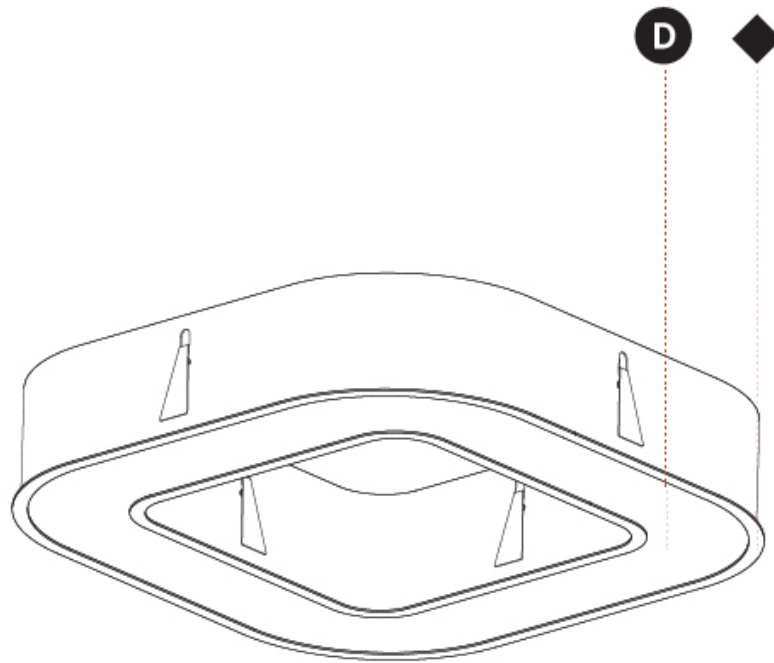

A37561-

PROJECT	_____
TYPE	_____
SPECIFIER	_____
QUANTITY	_____
DATE	_____

A