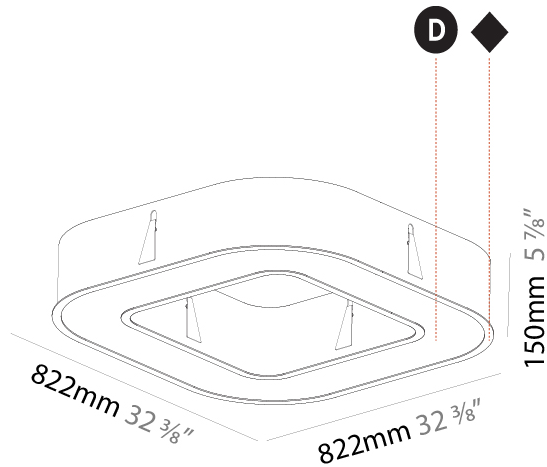

GENERAL

Series: Quantum
Brand: Prolicht
Division: Architectural
Mounting Type: Recessed
Mounting Location: Ceiling
Subcategory: Ambient

PHYSICAL

Shape: Square
Length (mm): 822
Length (in): 32 3/8
Width (mm): 822
Width (in): 32 3/8
Height (mm): 150
Height (in): 5 7/8
Min. Recessing Depth (mm): 160
Min. Recessing Depth (in): 6 5/16
Light Distribution: Direct
Weight (kg): 10.55
Weight (lbs): 23.21
Diffuser: [PMMA - Opal or Micro-Prism](#)
Fixture Finish: [SSR / BKV / CWI / CRY / HAB / UFT / ITA / RUA / FTG / MYG / LOD / PUS / FRO / FUP / KIA / POP / BLS / SPG / MEY / GOH / GUM / CHC / COM / ABZ / JAG / OBR / MOS / ROR](#)
Fixture Material: Aluminum

ELECTRICAL

Lamp Type: LED (Zhaga Standard)
Input Wattage (W): 40
Total Output Wattage (W): 32 / 25.6 (3500K)
Dimming: [Non-Dimming / Phase Dimming (120Vac only) / 0-10V Dimming](#)
Driver Included: Yes
Driver Location: Integrated
Driver Type: Constant Current - 120 / 277Vac
Driver Class: Class 2
Input Voltage (V): 120 - 277
Constant Current (MA): 350 / 800 (3500K)

LED

[Color Temperature (°K): 3000 / 3500 / 4000](#)
Max. Delivered Lumen (lm): 3690 / 3822 / 3900
CRI: >80 CRI
Efficiency (%): 65
Lamp Life (hrs): 50000

OPTICAL

RATINGS AND CERTIFICATIONS

Certified By: Certified for North American Standards
IP rating: IP20

PROJECT
TYPE
SPECIFIER
QUANTITY
DATE