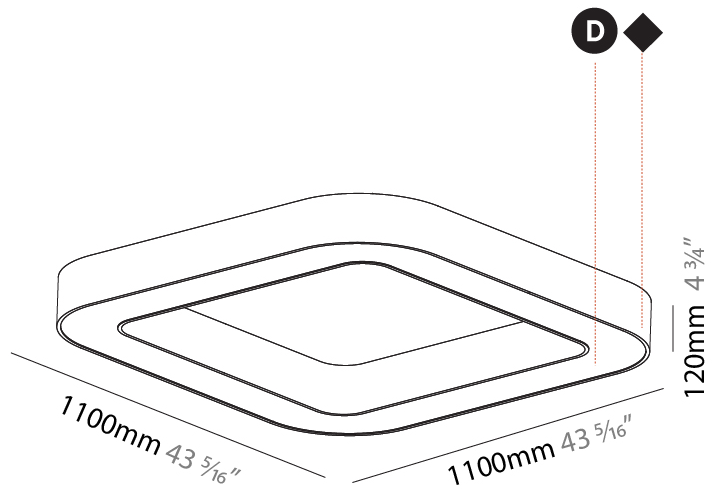

1. To build a product code in our configurator select the specify button on the base model # product page
2. To build a manual product code on this datasheet choose from the options listed below in blue font and add the suffix to the base model #

GENERAL

Series: Quantum
Partner: Prolicht
Division: Architectural
Installation: Surface
Product Type: Ceiling Surface
Mounting Location: Ceiling
Light Distribution: Direct

PHYSICAL

Shape: Square
Length (mm): 1100
Length (in): 43 5/16"
Width (mm): 1100
Width (in): 43 5/16"
Height (mm): 120
Height (in): 4 3/4"
Weight (kg): 14.2
Weight (lbs): 31.24
Diffuser: PMMA - Opal or Micro-Prism
Fixture Finish: SSR / BKV / CWI / CRY / HAB / UFT / ITA / RUA / FTG / MYG / LOD / PUS / FRO / FUP / KIA / POP / BLS / SPG / MEY / GOH / CHC / COM / ABZ / JAG / OBR / MOS / ROR
Fixture Material: PMMA / Aluminum

ELECTRICAL

Lamp Type: LED (Zhaga Standard)
Input Wattage (W): 60
Total Output Wattage (W): 48 / 38.4 (3500K)
Dimming: Non-Dimming / Phase Dimming (120Vac only) / 0-10V Dimming
Driver Included: Yes
Driver Location: Integrated
Driver Type: Constant Current - 120 / 277Vac
Driver Class: Class 2
Input Voltage (V): 120 - 277
Constant Current (MA): 350 / 1200 (3500K)

LED

Color Temperature (°K): 3000 / 3500 / 4000
Max. Delivered Lumen (lm): 5540 / 5733 / 5850
CRI: >80 CRI
Efficiency (%): 65
Lamp Life (hrs): 50000

OPTICAL

RATINGS AND CERTIFICATIONS

Certified By: Certified for North American Standards
IP rating: IP20