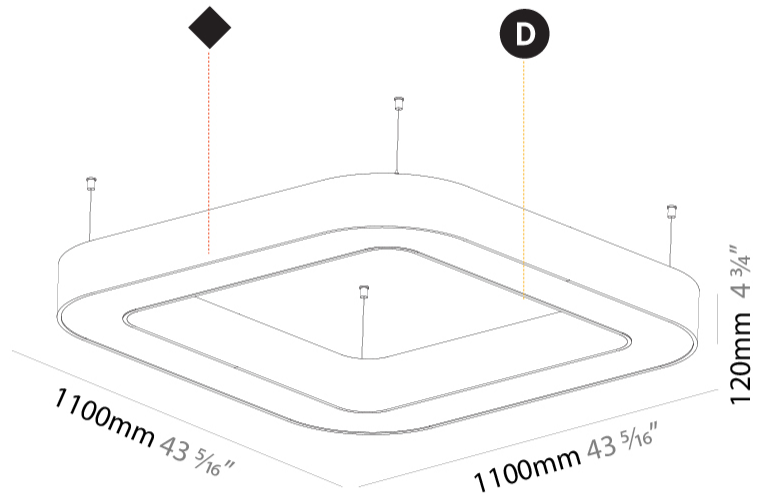

GENERAL

Series: Quantum
Partner: Prolicht
Division: Architectural
Installation: Suspension
Product Type: Pendant
Mounting Location: Ceiling
Light Distribution: Direct

PHYSICAL

Shape: Square
Length (mm): 1100
Length (in): 43 ⁵/₁₆"
Width (mm): 1100
Width (in): 43 ⁵/₁₆"
Height (mm): 120
Height (in): 4 ³/₄"
Max. Overall Height (mm): 2120
Max. Overall Height (in): 83 ⁷/₁₆"
Weight (kg): 13.125
Weight (lbs): 28.88
Diffuser: [PMMA - Opal or Micro-Prism](#)
Fixture Finish: [SSR / BKV / CWI / CRY / HAB / UFT / ITA / RUA / FTG / MYG / LOD / PUS / FRO / FUP / KIA / POP / BLS / SPG / MEY / GOH / CHC / COM / ABZ / JAG / OBR / MOS / ROR](#)
Fixture Material: [PMMA / Aluminum](#)

ELECTRICAL

Lamp Type: LED (Zhaga Standard)
Input Wattage (W): 60
Total Output Wattage (W): 48 / 38.4 (3500K)
Dimming: [Non-Dimming / Phase Dimming (120Vac only) / 0-10V Dimming](#)
Driver Included: Yes
Driver Location: Integrated
Driver Type: Constant Current - 120 / 277Vac
Driver Class: Class 2
Input Voltage (V): 120 - 277
Constant Current (MA): 350 / 1200 (3500K)

LED

[Color Temperature (°K): 3000 / 3500 / 4000](#)
Max. Delivered Lumen (lm): 5540 / 5733 / 5850
CRI: >80 CRI
Efficiency (%): 65
Lamp Life (hrs): 50000

OPTICAL

RATINGS AND CERTIFICATIONS

Certified By: Certified for North American Standards
IP rating: IP20