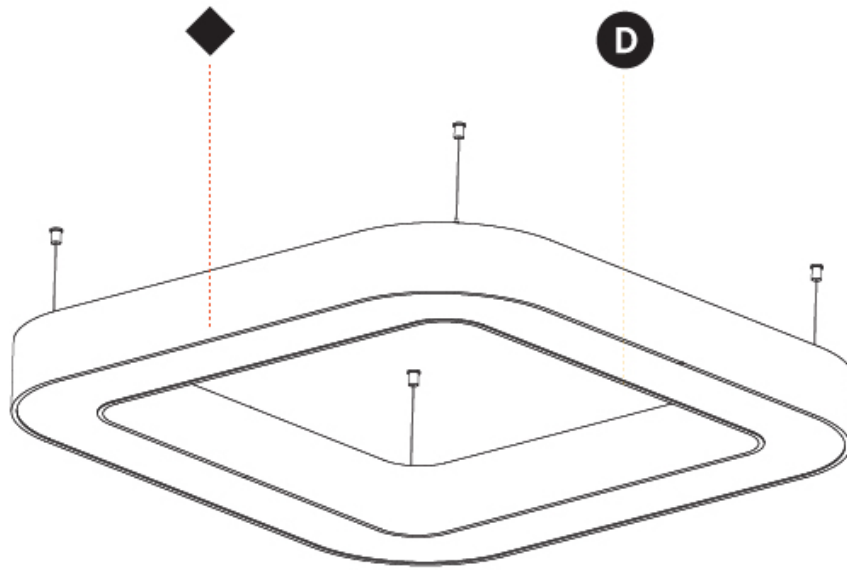

A30213-

PROJECT _____

TYPE _____

SPECIFIER _____

QUANTITY _____

DATE _____