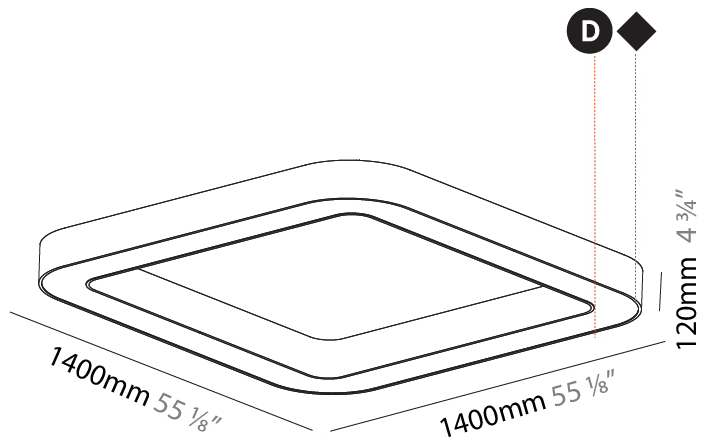

GENERAL

Series: Quantum
Partner: Prolicht
Division: Architectural
Installation: Surface
Product Type: Ceiling Surface
Mounting Location: Ceiling
Light Distribution: Direct

PHYSICAL

Length (mm): 1400
Length (in): 55 1/8
Width (mm): 1400
Width (in): 55 1/8
Height (mm): 120
Height (in): 4 3/4
Weight (kg): 16.878
Weight (lbs): 37.13

Diffuser: [PMMA - Opal or Micro-Prism](#)
Fixture Finish: [SSR / BKV / CWI / CRY / HAB / UFT / ITA / RUA / FTG / MYG / LOD / PUS / FRO / FUP / KIA / POP / BLS / SPG / MEY / GOH / CHC / COM / ABZ / JAG / OBR / MOS / ROR](#)

Fixture Material: [PMMA / Aluminum](#)

ELECTRICAL

Lamp Type: LED (Zhaga Standard)
Input Wattage (W): 80
Total Output Wattage (W): 64 / 51.2 (3500K)
Dimming: [Non-Dimming / Phase Dimming (120Vac only) / 0-10V Dimming](#)
Driver Included: Yes
Driver Location: Integrated
Driver Type: Constant Current - 120 / 277Vac
Driver Class: Class 2
Input Voltage (V): 120 - 277
Constant Current (MA): 350 / 800 (3500K)

LED

[Color Temperature (°K): 3000 / 3500 / 4000](#)
Max. Delivered Lumen (lm): 7380 / 7644 / 7800
CRI: >80 CRI
Efficiency (%): 65
Lamp Life (hrs): 50000

OPTICAL

RATINGS AND CERTIFICATIONS

Certified By: Certified for North American Standards
IP rating: IP20

PROJECT	_____
TYPE	_____
SPECIFIER	_____
QUANTITY	_____
DATE	_____