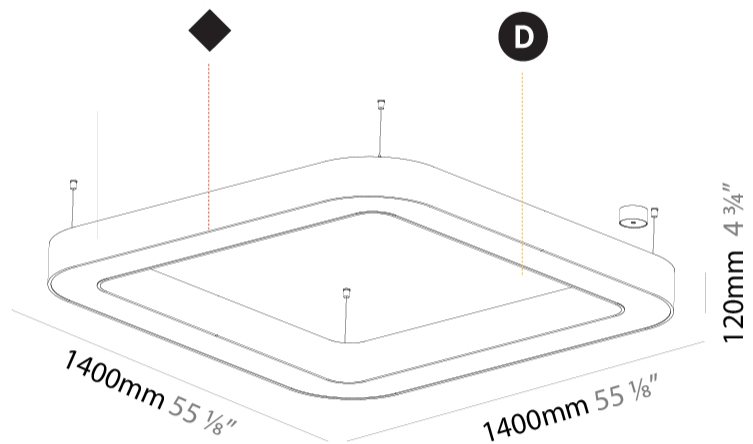

GENERAL

Series: Quantum
Partner: Prolicht
Division: Architectural
Installation: Suspension
Product Type: Pendant
Mounting Location: Ceiling
Light Distribution: Direct

PHYSICAL

Shape: Square
Length (mm): 1400
Length (in): 55 1/8
Width (mm): 1400
Width (in): 55 1/8
Height (mm): 120
Height (in): 4 3/4
Max. Overall Height (mm): 2120
Max. Overall Height (in): 83 7/16
Weight (kg): 17.644
Weight (lbs): 38.82
Diffuser: [PMMA - Opal or Micro-Prism](#)
Fixture Finish: [SSR / BKV / CWI / CRY / HAB / UFT / ITA / RUA / FTG / MYG / LOD / PUS / FRO / FUP / KIA / POP / BLS / SPG / MEY / GOH / CHC / COM / ABZ / JAG / OBR / MOS / ROR](#)
Fixture Material: [PMMA / Aluminum](#)

ELECTRICAL

Lamp Type: LED (Zhaga Standard)
Input Wattage (W): 80
Total Output Wattage (W): 64 / 51.2 (3500K)
Dimming: [Non-Dimming / Phase Dimming (120Vac only) / 0-10V Dimming](#)
Driver Included: Yes
Driver Location: Integrated
Driver Type: Constant Current - 120 / 277Vac
Driver Class: Class 2
Input Voltage (V): 120 - 277
Constant Current (MA): 350 / 800 (3500K)

LED

[Color Temperature (°K): 3000 / 3500 / 4000](#)
Max. Delivered Lumen (lm): 7380 / 7644 / 7800
CRI: >80 CRI
Efficiency (%): 0.65
Lamp Life (hrs): 50000

OPTICAL

RATINGS AND CERTIFICATIONS

Certified By: Certified for North American Standards
IP rating: IP20