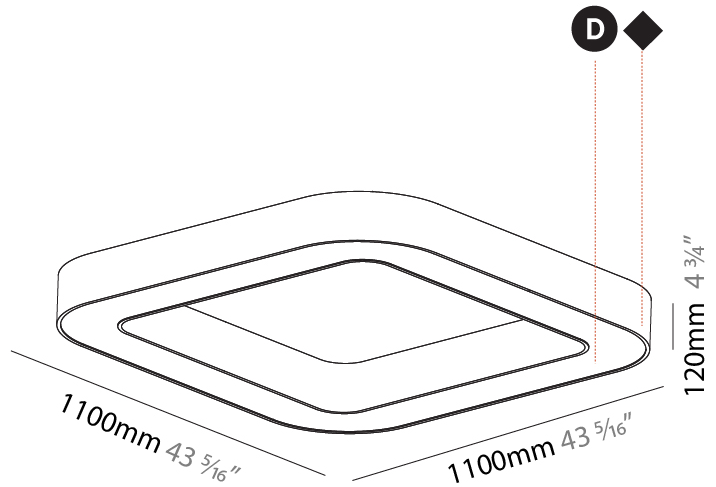

1. To build a product code in our configurator select the specify button on the base model # product page
2. To build a manual product code on this datasheet choose from the options listed below in blue font and add the suffix to the base model #

GENERAL

Series: Quantum
Partner: Prolicht
Division: Architectural
Installation: Surface
Product Type: Ceiling Surface
Mounting Location: Ceiling
Light Distribution: Direct

PHYSICAL

Shape: Square
Length (mm): 1100
Length (in): 43 ⁵/₁₆"
Width (mm): 1100
Width (in): 43 ⁵/₁₆"
Height (mm): 120
Height (in): 4 ³/₄"
Weight (kg): 14.2
Weight (lbs): 31.24
Diffuser: PMMA - Opal or Micro-Prism
Fixture Finish: SSR / BKV / CWI / CRY / HAB / UFT / ITA / RUA / FTG / MYG / LOD / PUS / FRO / FUP / KIA / POP / BLS / SPG / MEY / GOH / CHC / COM / ABZ / JAG / OBR / MOS / ROR
Fixture Material: PMMA / Aluminum

ELECTRICAL

Lamp Type: LED (Zhaga Standard)
Input Wattage (W): 60
Total Output Wattage (W): 48 / 38.4 (3500K)
Dimming: Non-Dimming / Phase Dimming (120Vac only) / 0-10V Dimming
Driver Included: Yes
Driver Location: Integrated
Driver Type: Constant Current - 120 / 277Vac
Driver Class: Class 2
Input Voltage (V): 120 - 277
Constant Current (MA): 350 / 1200 (3500K)

LED

Color Temperature (°K): 3000 / 3500 / 4000
Max. Delivered Lumen (lm): 5540 / 5733 / 5850
CRI: >80 CRI
Efficiency (%): 65
Lamp Life (hrs): 50000

OPTICAL

RATINGS AND CERTIFICATIONS

Certified By: Certified for North American Standards
IP rating: IP20