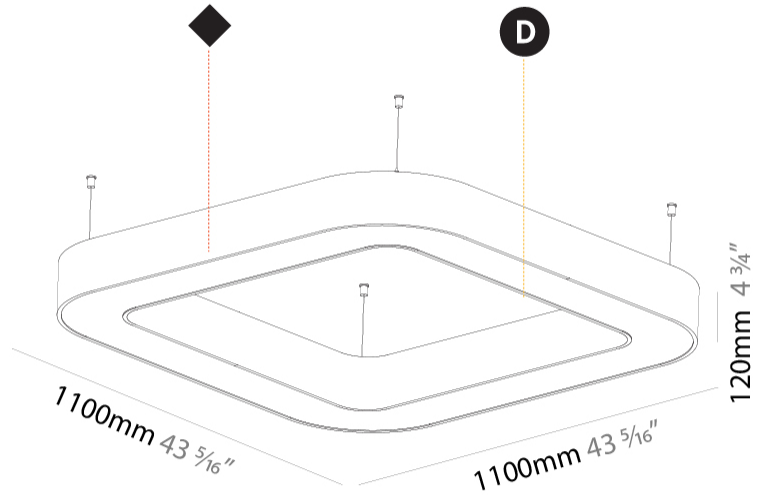

GENERAL

Series: Quantum
Partner: Prolicht
Division: Architectural
Installation: Suspension
Product Type: Pendant
Mounting Location: Ceiling
Light Distribution: Direct

PHYSICAL

Shape: Square
Length (mm): 1100
Length (in): 43 ⁵/₁₆"
Width (mm): 1100
Width (in): 43 ⁵/₁₆"
Height (mm): 120
Height (in): 4 ³/₄"
Max. Overall Height (mm): 2120
Max. Overall Height (in): 83 ⁷/₁₆"
Weight (kg): 13.125
Weight (lbs): 28.88
Diffuser: [PMMA - Opal or Micro-Prism](#)
Fixture Finish: [SSR / BKV / CWI / CRY / HAB / UFT / ITA / RUA / FTG / MYG / LOD / PUS / FRO / FUP / KIA / POP / BLS / SPG / MEY / GOH / CHC / COM / ABZ / JAG / OBR / MOS / ROR](#)
Fixture Material: [PMMA / Aluminum](#)

ELECTRICAL

Lamp Type: LED (Zhaga Standard)
Input Wattage (W): 60
Total Output Wattage (W): 48 / 38.4 (3500K)
Dimming: [Non-Dimming / Phase Dimming (120Vac only) / 0-10V Dimming](#)
Driver Included: Yes
Driver Location: Integrated
Driver Type: Constant Current - 120 / 277Vac
Driver Class: Class 2
Input Voltage (V): 120 - 277
Constant Current (MA): 350 / 1200 (3500K)

LED

[Color Temperature (°K): 3000 / 3500 / 4000](#)
Max. Delivered Lumen (lm): 5540 / 5733 / 5850
CRI: >80 CRI
Efficiency (%): 65
Lamp Life (hrs): 50000

OPTICAL

RATINGS AND CERTIFICATIONS

Certified By: Certified for North American Standards
IP rating: IP20