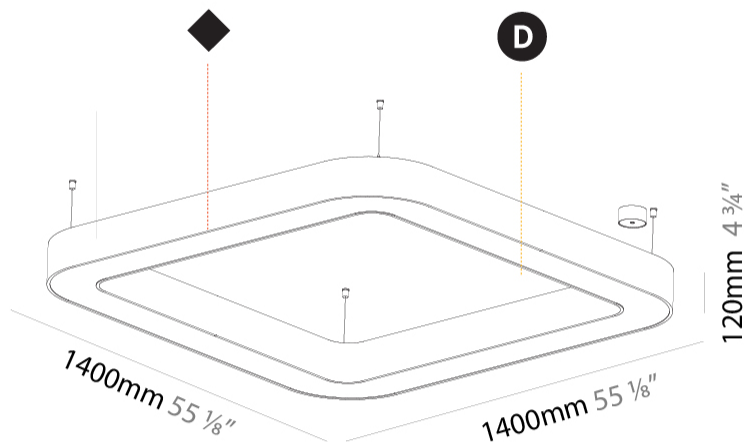

GENERAL

Series: Quantum
Partner: Prolicht
Division: Architectural
Installation: Suspension
Product Type: Pendant
Mounting Location: Ceiling
Light Distribution: Direct

PHYSICAL

Shape: Square
Length (mm): 1400
Length (in): 55 1/8
Width (mm): 1400
Width (in): 55 1/8
Height (mm): 120
Height (in): 4 3/4
Max. Overall Height (mm): 2120
Max. Overall Height (in): 83 7/16
Weight (kg): 17.644
Weight (lbs): 38.82
Diffuser: [PMMA - Opal or Micro-Prism](#)
Fixture Finish: [SSR / BKV / CWI / CRY / HAB / UFT / ITA / RUA / FTG / MYG / LOD / PUS / FRO / FUP / KIA / POP / BLS / SPG / MEY / GOH / CHC / COM / ABZ / JAG / OBR / MOS / ROR](#)
Fixture Material: [PMMA / Aluminum](#)

ELECTRICAL

Lamp Type: LED (Zhaga Standard)
Input Wattage (W): 80
Total Output Wattage (W): 64 / 51.2 (3500K)
Dimming: [Non-Dimming / Phase Dimming (120Vac only) / 0-10V Dimming](#)
Driver Included: Yes
Driver Location: Integrated
Driver Type: Constant Current - 120 / 277Vac
Driver Class: Class 2
Input Voltage (V): 120 - 277
Constant Current (MA): 350 / 800 (3500K)

LED

[Color Temperature (°K): 3000 / 3500 / 4000](#)
Max. Delivered Lumen (lm): 7380 / 7644 / 7800
CRI: >80 CRI
Efficiency (%): 0.65
Lamp Life (hrs): 50000

OPTICAL

RATINGS AND CERTIFICATIONS

Certified By: Certified for North American Standards
IP rating: IP20