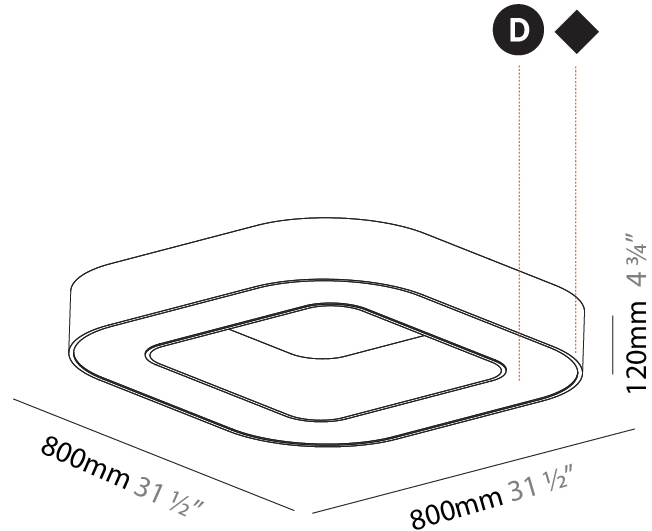

GENERAL

Series: Quantum
Partner: Prolicht
Division: Architectural
Installation: Surface
Product Type: Ceiling Surface
Mounting Location: Ceiling
Light Distribution: Direct

PHYSICAL

Shape: Square
Length (mm): 800
Length (in): 31 1/2
Width (mm): 800
Width (in): 31 1/2
Height (mm): 120
Height (in): 4 3/4
Weight (kg): 9.04
Weight (lbs): 19.92
Diffuser: PMMA - Opal or Micro-Prism
Fixture Finish: SSR / BKV / CWI / CRY / HAB / UFT / ITA / RUA / FTG / MYG / LOD / PUS / FRO / FUP / KIA / POP / BLS / SPG / MEY / GOH / CHC / COM / ABZ / JAG / OBR / MOS / ROR
Fixture Material: PMMA / Aluminum

ELECTRICAL

Lamp Type: LED (Zhaga Standard)
Input Wattage (W): 40
Total Output Wattage (W): 32 / 25.6 (3500K)
Dimming: Non-Dimming / Phase Dimming (120Vac only) / 0-10V Dimming
Driver Included: Yes
Driver Location: Integrated
Driver Type: Constant Current - 120 / 277Vac
Driver Class: Class 2
Input Voltage (V): 120 - 277
Constant Current (MA): 350 / 800 (3500K)

LED

Color Temperature (°K): 3000 / 3500 / 4000
Max. Delivered Lumen (lm): 3690 / 3822 / 3900
CRI: >80 CRI
Efficiency (%): 65
Lamp Life (hrs): 50000

OPTICAL

RATINGS AND CERTIFICATIONS

Certified By: Certified for North American Standards
IP rating: IP20

PROJECT	_____
TYPE	_____
SPECIFIER	_____
QUANTITY	_____
DATE	_____