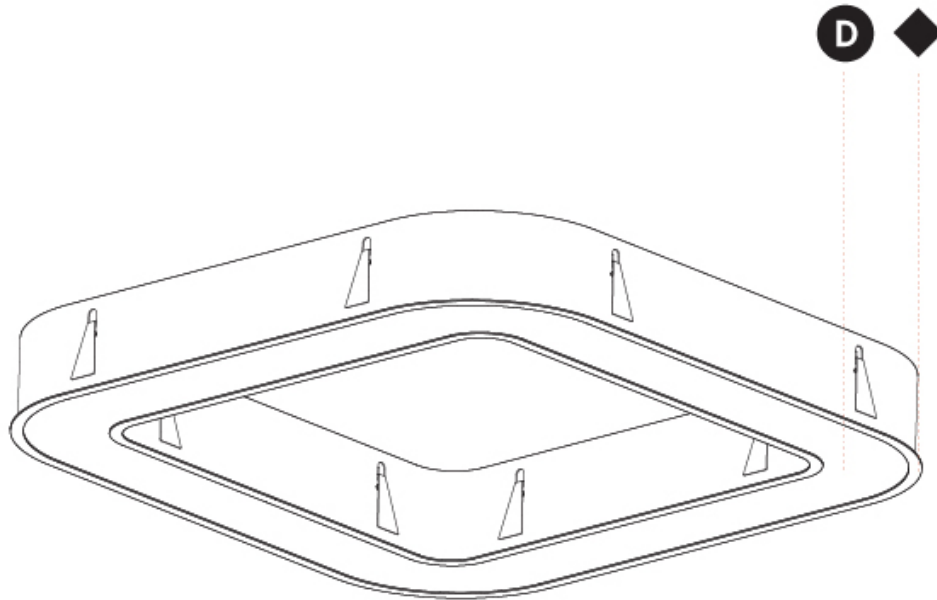

A32953-

PROJECT	_____
TYPE	_____
SPECIFIER	_____
QUANTITY	_____
DATE	_____