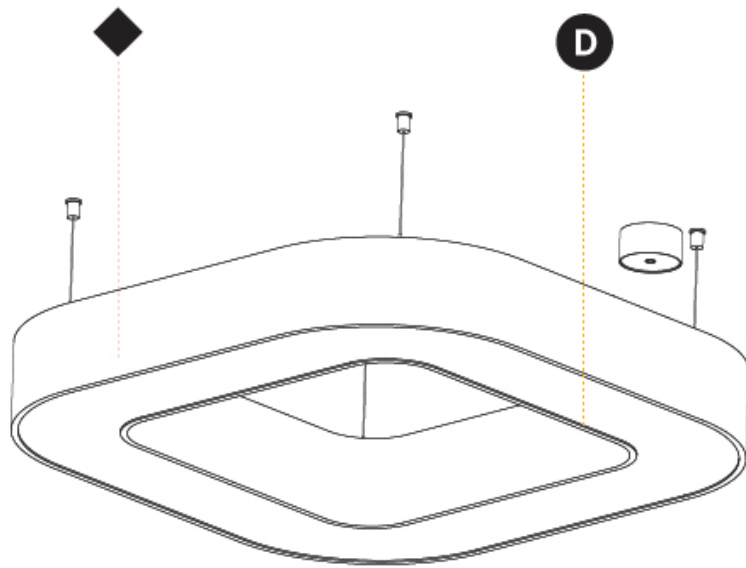

A30211-

PROJECT	_____
TYPE	_____
SPECIFIER	_____
QUANTITY	_____
DATE	_____