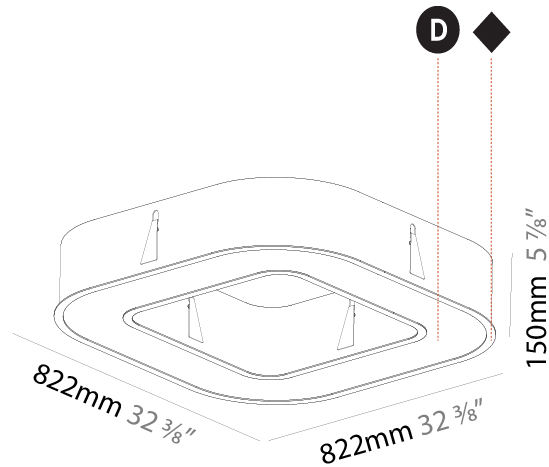

GENERAL

Series: Quantum
Brand: Prolicht
Division: Architectural
Mounting Type: Recessed
Mounting Location: Ceiling
Subcategory: Ambient

PHYSICAL

Shape: Square
Length (mm): 822
Length (in): 32 ³/₈
Width (mm): 822
Width (in): 32 ³/₈
Height (mm): 150
Height (in): 5 ⁷/₈
Min. Recessing Depth (mm): 160
Min. Recessing Depth (in): 6 ⁵/₁₆
Light Distribution: Direct
Weight (kg): 10.55
Weight (lbs): 23.21
Diffuser: PMMA - Opal or Micro-Prism
Fixture Finish: SSR / BKV / CWI / CRY / HAB / UFT / ITA / RUA / FTG / MYG / LOD / PUS / FRO / FUP / KIA / POP / BLS / SPG / MEY / GOH / GUM / CHC / COM / ABZ / JAG / OBR / MOS / ROR
Fixture Material: Aluminum

ELECTRICAL

Lamp Type: LED (Zhaga Standard)
Input Wattage (W): 40
Total Output Wattage (W): 32 / 25.6 (3500K)
Dimming: Non-Dimming / Phase Dimming (120Vac only) / 0-10V Dimming
Driver Included: Yes
Driver Location: Integrated
Driver Type: Constant Current - 120 / 277Vac
Driver Class: Class 2
Input Voltage (V): 120 - 277
Constant Current (MA): 350 / 800 (3500K)

LED

Color Temperature (°K): 3000 / 3500 / 4000
Max. Delivered Lumen (lm): 3690 / 3822 / 3900
CRI: >80 CRI
Efficiency (%): 65
Lamp Life (hrs): 50000

OPTICAL

RATINGS AND CERTIFICATIONS

Certified By: Certified for North American Standards
IP rating: IP20