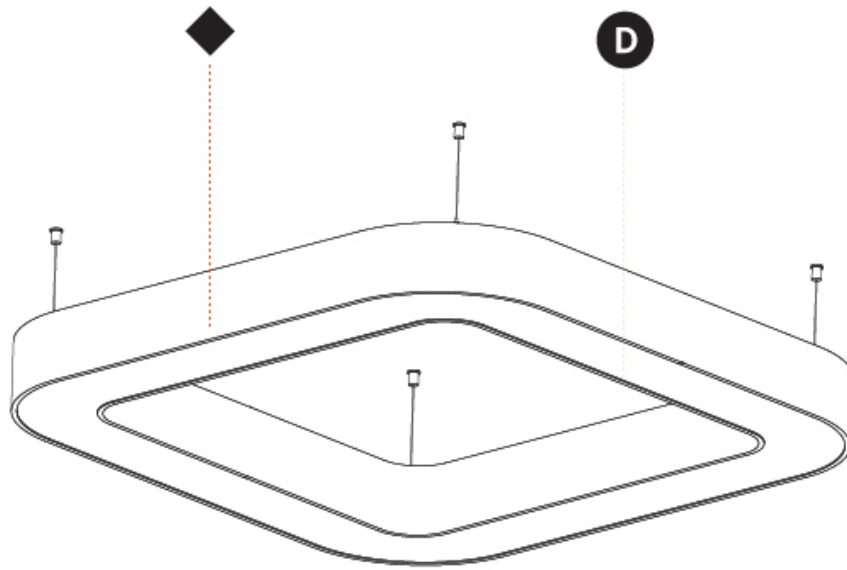

A30215-

PROJECT	_____
TYPE	_____
SPECIFIER	_____
QUANTITY	_____
DATE	_____