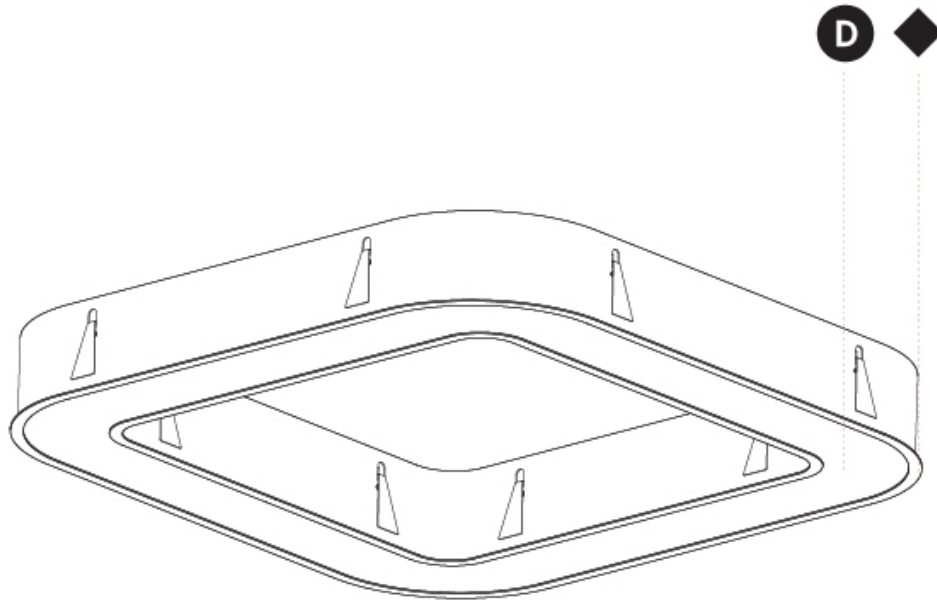

A37563-

PROJECT	_____
TYPE	_____
SPECIFIER	_____
QUANTITY	_____
DATE	_____

A