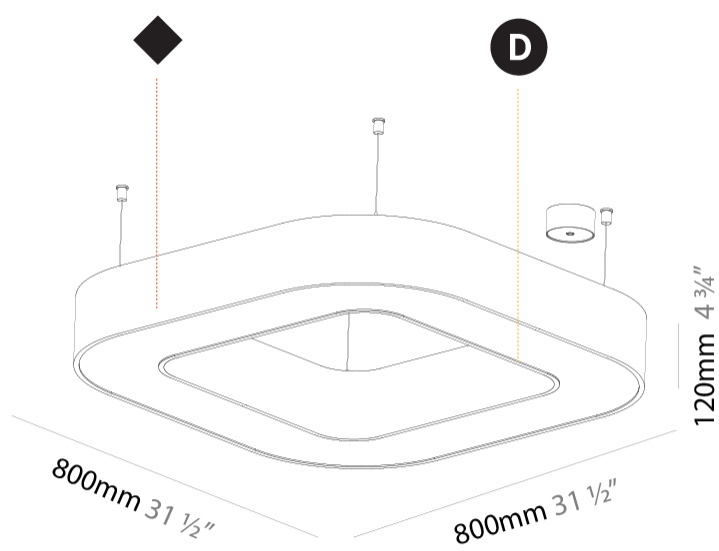

GENERAL

Series: Quantum
Brand: Prolicht
Division: Architectural
Mounting Type: Suspension
Mounting Location: Ceiling
Subcategory: Ambient

PHYSICAL

Shape: Square
Length (mm): 800
Length (in): 31 1/2
Width (mm): 800
Width (in): 31 1/2
Height (mm): 120
Height (in): 4 3/4
Max. Overall Height (mm): 2120
Max. Overall Height (in): 83 7/16
Light Distribution: Direct
Weight (kg): 9.422
Weight (lbs): 20.73
Diffuser: [PMMA - Opal or Micro-Prism](#)
Fixture Finish: [SSR / BKV / CWI / CRY / HAB / UFT / ITA / RUA / FTG / MYG / LOD / PUS / FRO / FUP / KIA / POP / BLS / SPG / MEY / GOH / GUM / CHC / COM / ABZ / JAG / OBR / MOS / ROR](#)
Fixture Material: Aluminum

ELECTRICAL

Lamp Type: LED (Zhaga Standard)
Input Wattage (W): 40
Total Output Wattage (W): 31 / 25.6 (3500K)
Dimming: [Non-Dimming / Phase Dimming (120Vac only) / 0-10V Dimming](#)
Driver Included: Yes
Driver Location: Integrated
Driver Type: Constant Current - 120 / 277Vac
Driver Class: Class 2
Input Voltage (V): 120 - 277
Constant Current (mA): 350 / 800 (3500K)

LED

[Color Temperature (°K): 3000 / 3500 / 4000](#)
Max. Delivered Lumen (lm): 3690 / 3822 / 3900
CRI: >80 CRI
Efficiency (%): 65
Lamp Life (hrs): 50000

OPTICAL

RATINGS AND CERTIFICATIONS

Certified By: Certified for North American Standards
IP rating: IP20