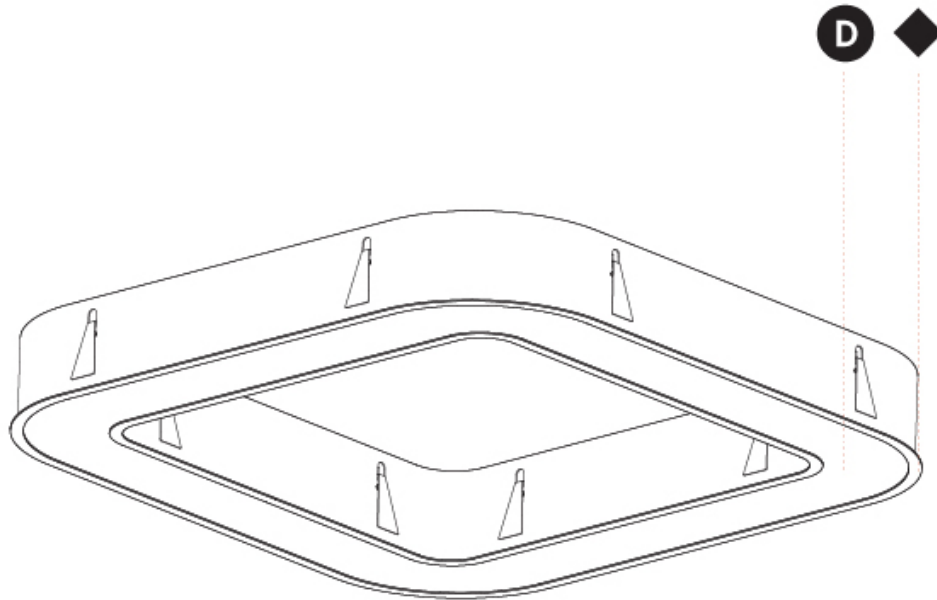

A32953-

PROJECT	_____
TYPE	_____
SPECIFIER	_____
QUANTITY	_____
DATE	_____

A