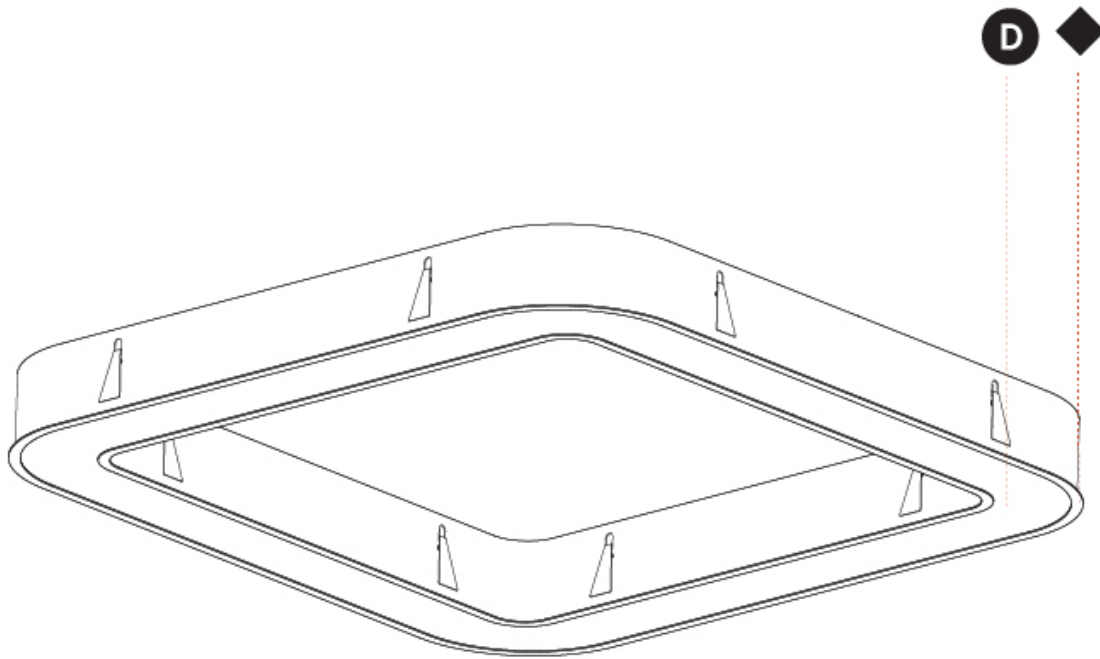

A37565-

PROJECT	_____
TYPE	_____
SPECIFIER	_____
QUANTITY	_____
DATE	_____