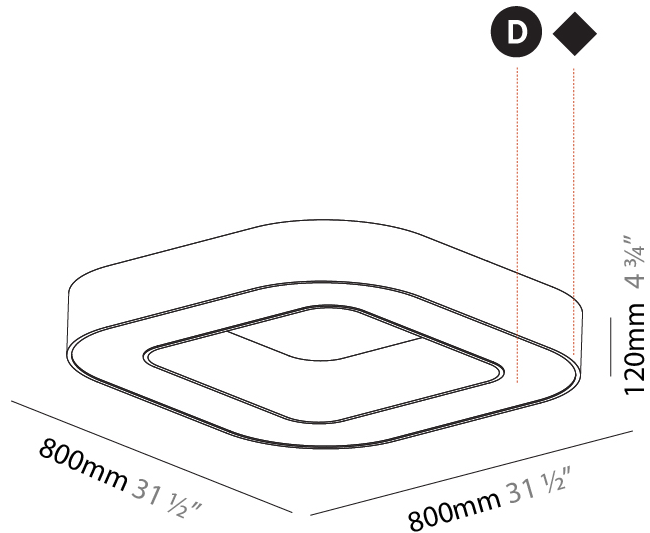

GENERAL

Series: Quantum
Partner: Prolicht
Division: Architectural
Installation: Surface
Product Type: Ceiling Surface
Mounting Location: Ceiling
Light Distribution: Direct

PHYSICAL

Shape: Square
Length (mm): 800
Length (in): 31 1/2
Width (mm): 800
Width (in): 31 1/2
Height (mm): 120
Height (in): 4 3/4
Weight (kg): 9.04
Weight (lbs): 19.92
Diffuser: PMMA - Opal or Micro-Prism
Fixture Finish: SSR / BKV / CWI / CRY / HAB / UFT / ITA / RUA / FTG / MYG / LOD / PUS / FRO / FUP / KIA / POP / BLS / SPG / MEY / GOH / CHC / COM / ABZ / JAG / OBR / MOS / ROR
Fixture Material: PMMA / Aluminum

ELECTRICAL

Lamp Type: LED (Zhaga Standard)
Input Wattage (W): 40
Total Output Wattage (W): 32 / 25.6 (3500K)
Dimming: Non-Dimming / Phase Dimming (120Vac only) / 0-10V Dimming
Driver Included: Yes
Driver Location: Integrated
Driver Type: Constant Current - 120 / 277Vac
Driver Class: Class 2
Input Voltage (V): 120 - 277
Constant Current (MA): 350 / 800 (3500K)

LED

Color Temperature (°K): 3000 / 3500 / 4000
Max. Delivered Lumen (lm): 3690 / 3822 / 3900
CRI: >80 CRI
Efficiency (%): 65
Lamp Life (hrs): 50000

OPTICAL

RATINGS AND CERTIFICATIONS

Certified By: Certified for North American Standards
IP rating: IP20

PROJECT	
TYPE	
SPECIFIER	
QUANTITY	
DATE