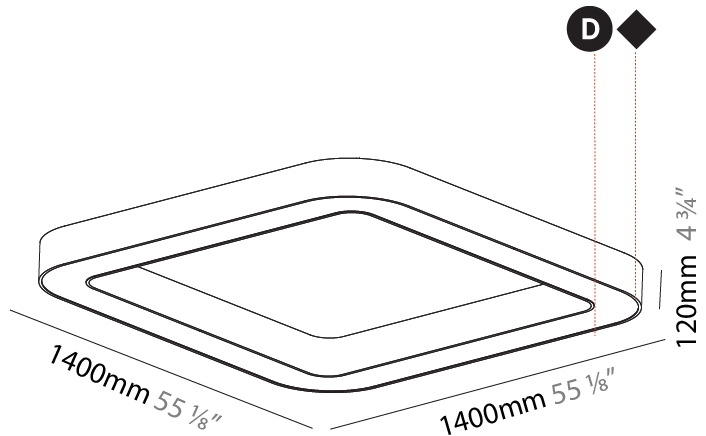

GENERAL

Series: Quantum
Partner: Prolicht
Division: Architectural
Installation: Surface
Product Type: Ceiling Surface
Mounting Location: Ceiling
Light Distribution: Direct

PHYSICAL

Length (mm): 1400
Length (in): 55 1/8
Width (mm): 1400
Width (in): 55 1/8
Height (mm): 120
Height (in): 4 3/4
Weight (kg): 16.878
Weight (lbs): 37.13

Diffuser: PMMA - Opal or Micro-Prism

Fixture Finish: SSR / BKV / CWI / CRY / HAB / UFT / ITA / RUA / FTG / MYG / LOD / PUS / FRO / FUP / KIA / POP / BLS / SPG / MEY / GOH / CHC / COM / ABZ / JAG / OBR / MOS / ROR

Fixture Material: PMMA / Aluminum

ELECTRICAL

Lamp Type: LED (Zhaga Standard)
Input Wattage (W): 80
Total Output Wattage (W): 64 / 51.2 (3500K)
Dimming: Non-Dimming / Phase Dimming (120Vac only) / 0-10V Dimming
Driver Included: Yes
Driver Location: Integrated
Driver Type: Constant Current - 120 / 277Vac
Driver Class: Class 2
Input Voltage (V): 120 - 277
Constant Current (MA): 350 / 800 (3500K)

LED

Color Temperature (°K): 3000 / 3500 / 4000
Max. Delivered Lumen (lm): 7380 / 7644 / 7800
CRI: >80 CRI
Efficiency (%): 65
Lamp Life (hrs): 50000

OPTICAL

RATINGS AND CERTIFICATIONS

Certified By: Certified for North American Standards
IP rating: IP20

PROJECT	
TYPE	
SPECIFIER	
QUANTITY	
DATE