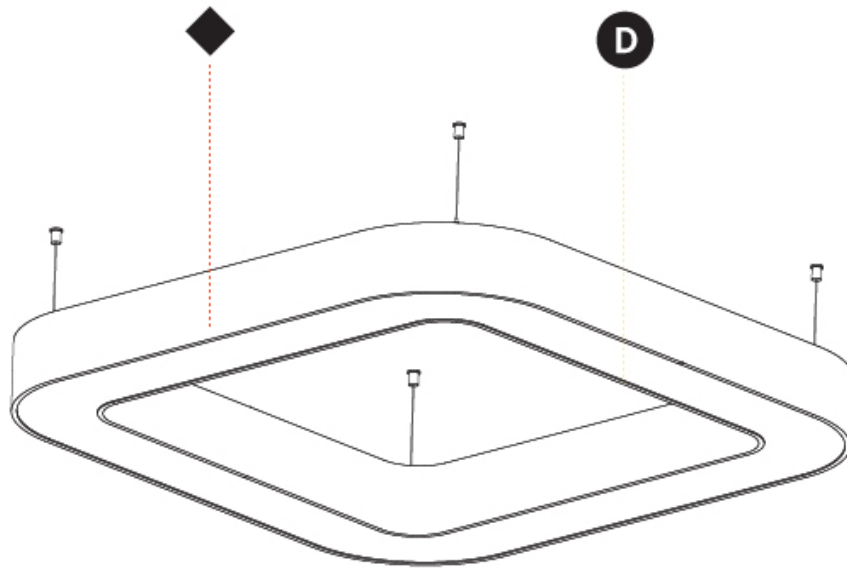

A30215-

PROJECT _____

TYPE _____

SPECIFIER _____

QUANTITY _____

DATE _____

A