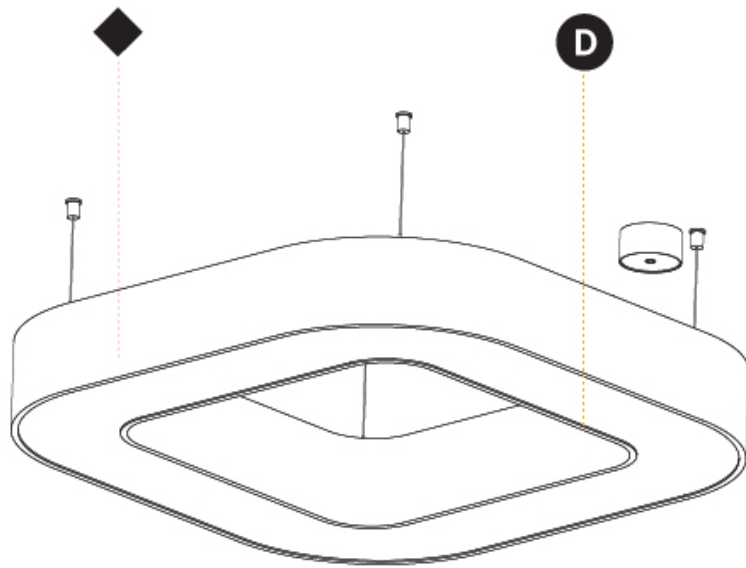

A30570-

PROJECT	_____
TYPE	_____
SPECIFIER	_____
QUANTITY	_____
DATE	_____