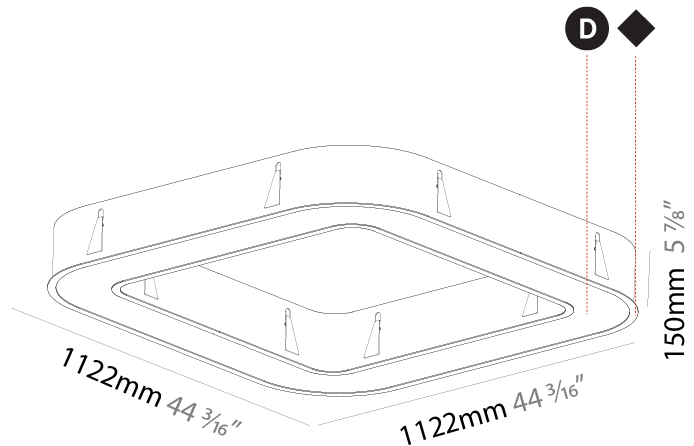

GENERAL

Series: Quantum
Brand: Prolicht
Division: Architectural
Mounting Type: Recessed
Mounting Location: Ceiling
Subcategory: Ambient

PHYSICAL

Shape: Square
Length (mm): 1122
Length (in): 44 ³/₁₆
Width (mm): 1122
Width (in): 44 ³/₁₆
Height (mm): 150
Height (in): 5 ⁷/₈
Min. Recessing Depth (mm): 160
Min. Recessing Depth (in): 6 ⁵/₁₆
Light Distribution: Direct
Weight (kg): 16.085
Weight (lbs): 35.39
Diffuser: [PMMA - Opal or Micro-Prism](#)
Fixture Finish: [SSR / BKV / CWI / CRY / HAB / UFT / ITA / RUA / FTG / MYG / LOD / PUS / FRO / FUP / KIA / POP / BLS / SPG / MEY / GOH / GUM / CHC / COM / ABZ / JAG / OBR / MOS / ROR](#)
Fixture Material: Aluminum

ELECTRICAL

Lamp Type: LED (Zhaga Standard)
Input Wattage (W): 60
Total Output Wattage (W): 48 / 38.4 (3500K)
Dimming: [Non-Dimming / Phase Dimming (120Vac only) / 0-10V Dimming](#)
Driver Included: Yes
Driver Location: Integrated
Driver Type: Constant Current - 120 / 277Vac
Driver Class: Class 2
Input Voltage (V): 120 - 277
Constant Current (MA): 350 / 1200 (3500K)

LED

[Color Temperature (°K): 3000 / 3500 / 4000](#)
Max. Delivered Lumen (lm): 5540 / 5733 / 5850
CRI: >80 CRI
Efficiency (%): 65
Lamp Life (hrs): 50000

OPTICAL

RATINGS AND CERTIFICATIONS

Certified By: Certified for North American Standards
IP rating: IP20

PROJECT	
TYPE	
SPECIFIER	
QUANTITY	
DATE