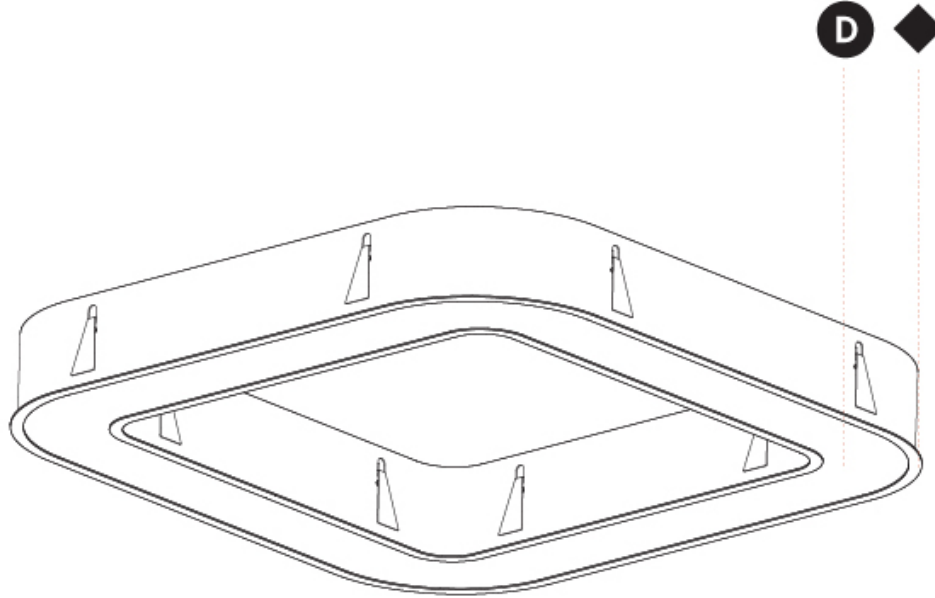

A32953-

PROJECT _____

TYPE _____

SPECIFIER _____

QUANTITY _____

DATE _____

A