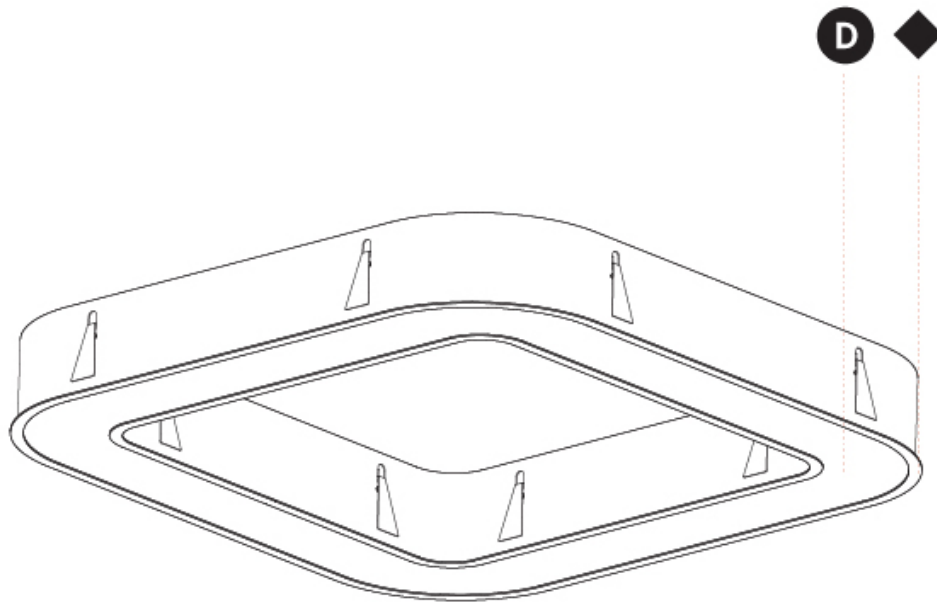

PROJECT	_____
TYPE	_____
SPECIFIER	_____
QUANTITY	_____
DATE	_____