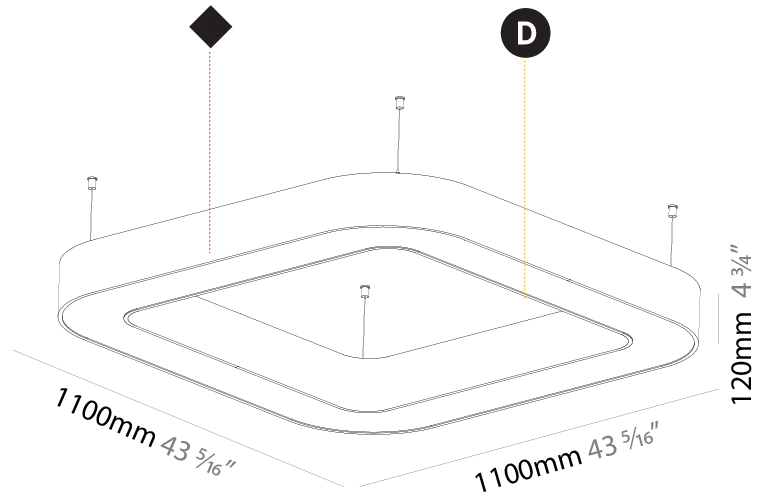

GENERAL

Series: Quantum
Partner: Prolicht
Division: Architectural
Installation: Suspension
Product Type: Pendant
Mounting Location: Ceiling
Light Distribution: Direct / Indirect

PHYSICAL

Shape: Square
Length (mm): 1100
Length (in): 43 ⁵/₁₆"
Width (mm): 1100
Width (in): 43 ⁵/₁₆"
Height (mm): 120
Height (in): 4 ³/₄"
Max. Overall Height (mm): 2120
Max. Overall Height (in): 83 ⁷/₁₆"
Weight (kg): 13.639
Weight (lbs): 30
Diffuser: [PMMA - Opal or Micro-Prism](#)
Fixture Finish: [SSR / BKV / CWI / CRY / HAB / UFT / ITA / RUA / FTG / MYG / LOD / PUS / FRO / FUP / KIA / POP / BLS / SPG / MEY / GOH / CHC / COM / ABZ / JAG / OBR / MOS / ROR](#)
Fixture Material: [PMMA / Aluminum](#)

ELECTRICAL

Lamp Type: LED (Zhaga Standard)
Input Wattage (W): 100
Total Output Wattage (W): 80 / 64 (3500K)
Dimming: [Non-Dimming / Phase Dimming (120Vac only) / 0-10V Dimming](#)
Driver Included: Yes
Driver Location: Integrated
Driver Type: Constant Current - 120 / 277Vac
Driver Class: Class 2
Input Voltage (V): 120 - 277
Constant Current (MA): 350 / 1200/800 (3500K)

LED

[Color Temperature (°K): 3000 / 3500 / 4000](#)
Max. Delivered Lumen (lm): 5540 / 5733 / 5850 Direct / 4870 / 5047 / 5150 Indirect
CRI: >80 CRI
Efficiency (%): 70.9
Lamp Life (hrs): 50000

OPTICAL

RATINGS AND CERTIFICATIONS

Certified By: Certified for North American Standards
IP rating: IP20