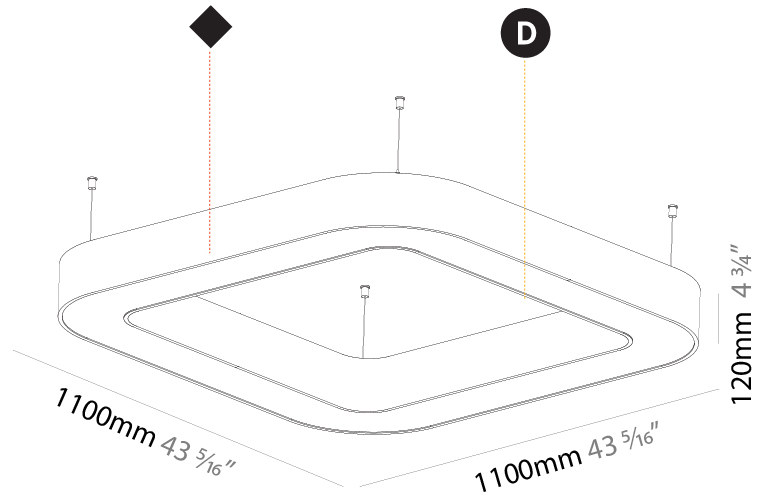

GENERAL

Series: Quantum
Partner: Prolicht
Division: Architectural
Installation: Suspension
Product Type: Pendant
Mounting Location: Ceiling
Light Distribution: Direct

PHYSICAL

Shape: Square
Length (mm): 1100
Length (in): 43 ⁵/₁₆"
Width (mm): 1100
Width (in): 43 ⁵/₁₆"
Height (mm): 120
Height (in): 4 ³/₄"
Max. Overall Height (mm): 2120
Max. Overall Height (in): 83 ⁷/₁₆"
Weight (kg): 13.125
Weight (lbs): 28.88
Diffuser: [PMMA - Opal or Micro-Prism](#)
Fixture Finish: [SSR / BKV / CWI / CRY / HAB / UFT / ITA / RUA / FTG / MYG / LOD / PUS / FRO / FUP / KIA / POP / BLS / SPG / MEY / GOH / CHC / COM / ABZ / JAG / OBR / MOS / ROR](#)
Fixture Material: [PMMA / Aluminum](#)

ELECTRICAL

Lamp Type: LED (Zhaga Standard)
Input Wattage (W): 60
Total Output Wattage (W): 48 / 38.4 (3500K)
Dimming: [Non-Dimming / Phase Dimming (120Vac only) / 0-10V Dimming](#)
Driver Included: Yes
Driver Location: Integrated
Driver Type: Constant Current - 120 / 277Vac
Driver Class: Class 2
Input Voltage (V): 120 - 277
Constant Current (MA): 350 / 1200 (3500K)

LED

[Color Temperature (°K): 3000 / 3500 / 4000](#)
Max. Delivered Lumen (lm): 5540 / 5733 / 5850
CRI: >80 CRI
Efficiency (%): 65
Lamp Life (hrs): 50000

OPTICAL

RATINGS AND CERTIFICATIONS

Certified By: Certified for North American Standards
IP rating: IP20