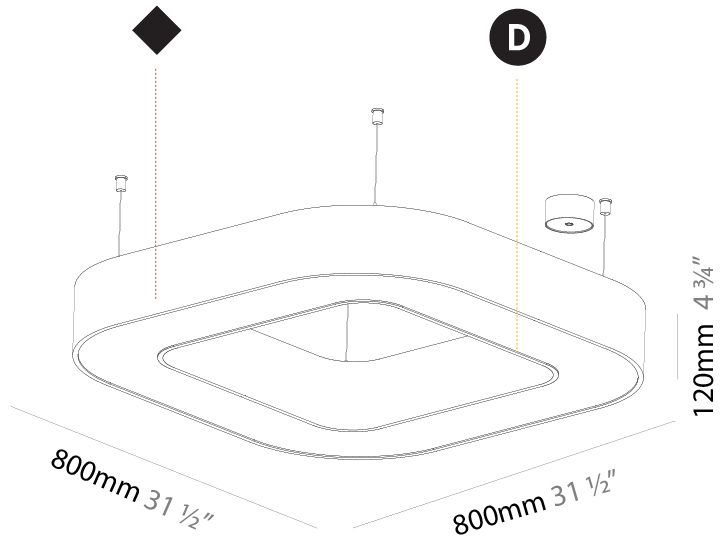

GENERAL

Series: Quantum
Partner: Prolicht
Division: Architectural
Installation: Suspension
Product Type: Pendant
Mounting Location: Ceiling
Light Distribution: Direct / Indirect

PHYSICAL

Shape: Square
Length (mm): 800
Length (in): 31 1/2
Width (mm): 800
Width (in): 31 1/2
Height (mm): 120
Height (in): 4 3/4
Max. Overall Height (mm): 2120
Max. Overall Height (in): 83 7/16
Weight (kg): 9.71
Weight (lbs): 21.44
Diffuser: [PMMA - Opal or Micro-Prism](#)
Fixture Finish: [SSR / BKV / CWI / CRY / HAB / UFT / ITA / RUA / FTG / MYG / LOD / PUS / FRO / FUP / KIA / POP / BLS / SPG / MEY / GOH / CHC / COM / ABZ / JAG / OBR / MOS / ROR](#)
Fixture Material: [PMMA / Aluminum](#)

ELECTRICAL

Lamp Type: LED (Zhaga Standard)
Input Wattage (W): 40 / 20
Total Output Wattage (W): 48 / 38.4 (3500K)
Dimming: [Non-Dimming / Phase Dimming (120Vac only) / 0-10V Dimming](#)
Driver Included: Yes
Driver Location: Integrated
Driver Type: Constant Current - 120 / 277Vac
Driver Class: Class 2
Input Voltage (V): 120 - 277
Constant Current (MA): 350 / 800/400 (3500K)

LED

[Color Temperature (°K): 3000 / 3500 / 4000](#)
Max. Delivered Lumen (lm): 3690 / 3822 / 3900 Direct / 2560 / 2646 / 2700 Indirect
CRI: >80 CRI
Efficiency (%): 69.8
Lamp Life (hrs): 50000

OPTICAL

RATINGS AND CERTIFICATIONS

Certified By: Certified for North American Standards
IP rating: IP20

PROJECT
TYPE
SPECIFIER
QUANTITY
DATE