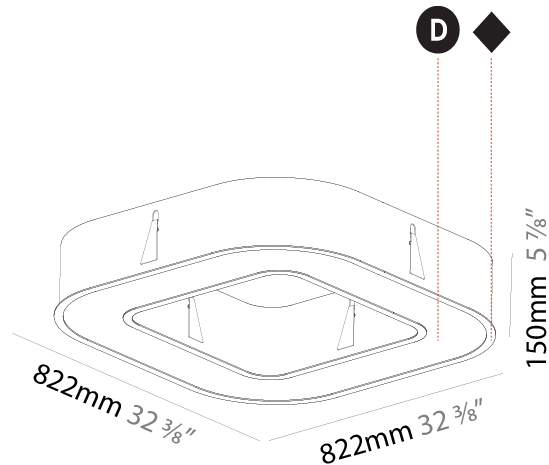

GENERAL

Series: Quantum
Brand: Prolicht
Division: Architectural
Mounting Type: Recessed
Mounting Location: Ceiling
Subcategory: Ambient

PHYSICAL

Shape: Square
Length (mm): 822
Length (in): 32 ³/₈
Width (mm): 822
Width (in): 32 ³/₈
Height (mm): 150
Height (in): 5 ⁷/₈
Min. Recessing Depth (mm): 160
Min. Recessing Depth (in): 6 ⁵/₁₆
Light Distribution: Direct
Weight (kg): 10.55
Weight (lbs): 23.21
Diffuser: PMMA - Opal or Micro-Prism
Fixture Finish: SSR / BKV / CWI / CRY / HAB / UFT / ITA / RUA / FTG / MYG / LOD / PUS / FRO / FUP / KIA / POP / BLS / SPG / MEY / GOH / GUM / CHC / COM / ABZ / JAG / OBR / MOS / ROR
Fixture Material: Aluminum

ELECTRICAL

Lamp Type: LED (Zhaga Standard)
Input Wattage (W): 40
Total Output Wattage (W): 32 / 25.6 (3500K)
Dimming: Non-Dimming / Phase Dimming (120Vac only) / 0-10V Dimming
Driver Included: Yes
Driver Location: Integrated
Driver Type: Constant Current - 120 / 277Vac
Driver Class: Class 2
Input Voltage (V): 120 - 277
Constant Current (MA): 350 / 800 (3500K)

LED

Color Temperature (°K): 3000 / 3500 / 4000
Max. Delivered Lumen (lm): 3690 / 3822 / 3900
CRI: >80 CRI
Efficiency (%): 65
Lamp Life (hrs): 50000

OPTICAL

RATINGS AND CERTIFICATIONS

Certified By: Certified for North American Standards
IP rating: IP20