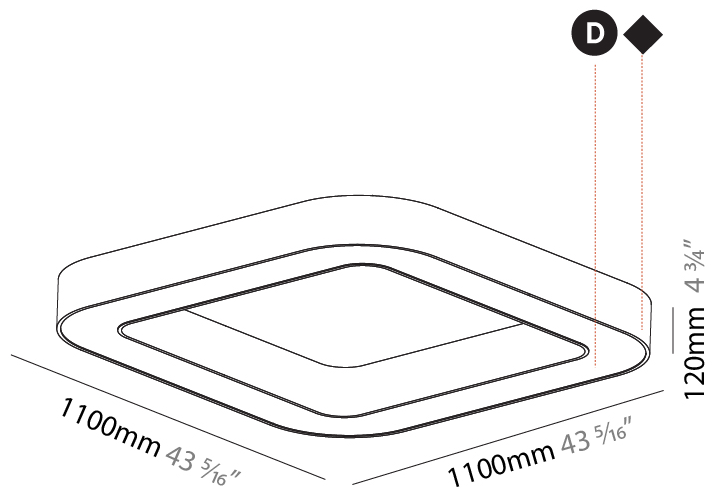

1. To build a product code in our configurator select the specify button on the base model # product page
2. To build a manual product code on this datasheet choose from the options listed below in blue font and add the suffix to the base model #

GENERAL

Series: Quantum
Partner: Prolicht
Division: Architectural
Installation: Surface
Product Type: Ceiling Surface
Mounting Location: Ceiling
Light Distribution: Direct

PHYSICAL

Shape: Square
Length (mm): 1100
Length (in): 43 ⁵/₁₆
Width (mm): 1100
Width (in): 43 ⁵/₁₆
Height (mm): 120
Height (in): 4 ³/₄
Weight (kg): 14.2
Weight (lbs): 31.24
Diffuser: PMMA - Opal or Micro-Prism
Fixture Finish: SSR / BKV / CWI / CRY / HAB / UFT / ITA / RUA / FTG / MYG / LOD / PUS / FRO / FUP / KIA / POP / BLS / SPG / MEY / GOH / CHC / COM / ABZ / JAG / OBR / MOS / ROR
Fixture Material: PMMA / Aluminum

ELECTRICAL

Lamp Type: LED (Zhaga Standard)
Input Wattage (W): 60
Total Output Wattage (W): 48 / 38.4 (3500K)
Dimming: Non-Dimming / Phase Dimming (120Vac only) / 0-10V Dimming
Driver Included: Yes
Driver Location: Integrated
Driver Type: Constant Current - 120 / 277Vac
Driver Class: Class 2
Input Voltage (V): 120 - 277
Constant Current (MA): 350 / 1200 (3500K)

LED

Color Temperature (°K): 3000 / 3500 / 4000
Max. Delivered Lumen (lm): 5540 / 5733 / 5850
CRI: >80 CRI
Efficiency (%): 65
Lamp Life (hrs): 50000

OPTICAL

RATINGS AND CERTIFICATIONS

Certified By: Certified for North American Standards
IP rating: IP20