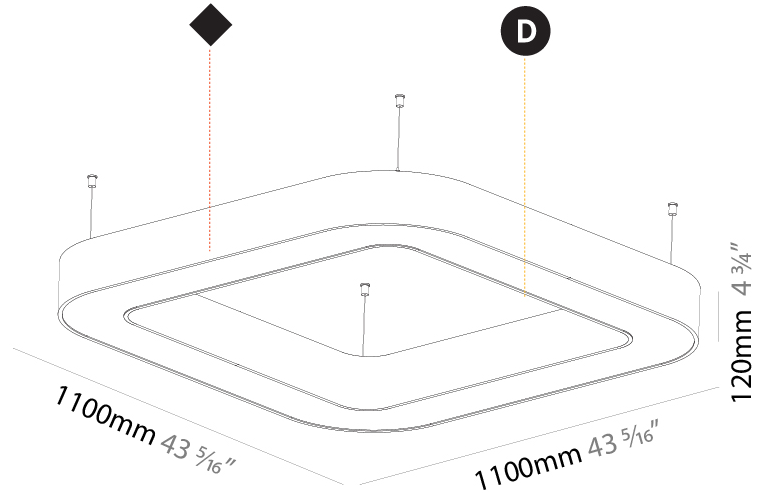

GENERAL

Series: Quantum
Brand: Prolicht
Division: Architectural
Mounting Type: Suspension
Mounting Location: Ceiling
Subcategory: Ambient

PHYSICAL

Shape: Square
Length (mm): 1100
Length (in): 43 ⁵/₁₆"
Width (mm): 1100
Width (in): 43 ⁵/₁₆"
Height (mm): 120
Height (in): 4 ³/₄"
Max. Overall Height (mm): 2120
Max. Overall Height (in): 83 ⁷/₁₆"
Light Distribution: Direct / Indirect
Weight (kg): 13.639
Weight (lbs): 30
Diffuser: [PMMA - Opal or Micro-Prism](#)
Fixture Finish: [SSR / BKV / CWI / CRY / HAB / UFT / ITA / RUA / FTG / MYG / LOD / PUS / FRO / FUP / KIA / POP / BLS / SPG / MEY / GOH / GUM / CHC / COM / ABZ / JAG / OBR / MOS / ROR](#)
Fixture Material: Aluminum

ELECTRICAL

Lamp Type: LED (Zhaga Standard)
Input Wattage (W): 100
Total Output Wattage (W): 80 / 64 (3500K)
Dimming: [Non-Dimming / Phase Dimming (120Vac only) / 0-10V Dimming](#)
Driver Included: Yes
Driver Location: Integrated
Driver Type: Constant Current - 120 / 277Vac
Driver Class: Class 2
Input Voltage (V): 120 - 277
Constant Current (MA): 350 / 1200/800 (3500K)

LED

[Color Temperature (°K): 3000 / 3500 / 4000](#)
Max. Delivered Lumen (lm): 5540 / 5733 / 5850 Direct / 4870 / 5047 / 5150 Indirect
CRI: >80 CRI
Efficiency (%): 70.9
Lamp Life (hrs): 50000

OPTICAL

RATINGS AND CERTIFICATIONS

Certified By: Certified for North American Standards
IP rating: IP20

PROJECT
TYPE
SPECIFIER
QUANTITY
DATE