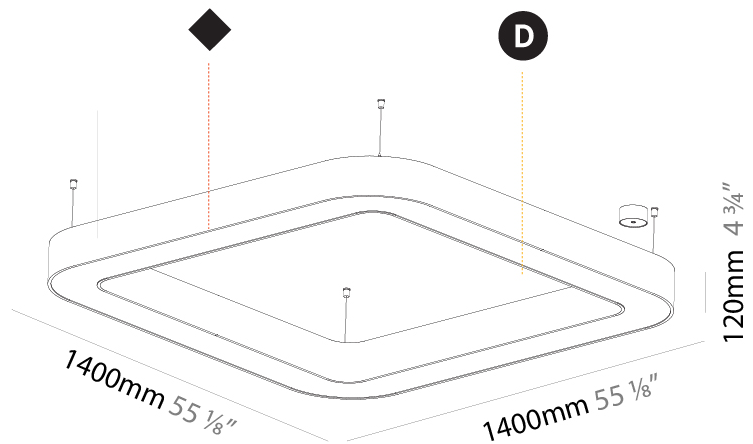

GENERAL

Series: Quantum
Brand: Prolicht
Division: Architectural
Mounting Type: Suspension
Mounting Location: Ceiling
Subcategory: Ambient

PHYSICAL

Shape: Square
Length (mm): 1400
Length (in): 55 1/8
Width (mm): 1400
Width (in): 55 1/8
Height (mm): 120
Height (in): 4 3/4
Max. Overall Height (mm): 2120
Max. Overall Height (in): 83 7/16
Light Distribution: Direct / Indirect
Weight (kg): 18.463
Weight (lbs): 40.62
Diffuser: [PMMA - Opal or Micro-Prism](#)
Fixture Finish: [SSR / BKV / CWI / CRY / HAB / UFT / ITA / RUA / FTG / MYG / LOD / PUS / FRO / FUP / KIA / POP / BLS / SPG / MEY / GOH / GUM / CHC / COM / ABZ / JAG / OBR / MOS / ROR](#)
Fixture Material: Aluminum

ELECTRICAL

Lamp Type: LED (Zhaga Standard)
Input Wattage (W): 120
Total Output Wattage (W): 96 / 76.8 (3500K)
Dimming: [Non-Dimming / Phase Dimming (120Vac only) / 0-10V Dimming](#)
Driver Included: Yes
Driver Location: Integrated
Driver Type: Constant Current - 120 / 277Vac
Driver Class: Class 2
Input Voltage (V): 120 - 277
Constant Current (MA): 350 / 800 (3500K)

LED

[Color Temperature (°K): 3000 / 3500 / 4000](#)
Max. Delivered Lumen (lm): 7380 / 7644 / 7800 Direct / 5120 / 5556 / 5400 Indirect
CRI: >80 CRI
Efficiency (%): 69.8
Lamp Life (hrs): 50000

OPTICAL

RATINGS AND CERTIFICATIONS

Certified By: Certified for North American Standards
IP rating: IP20

PROJECT
TYPE
SPECIFIER
QUANTITY
DATE