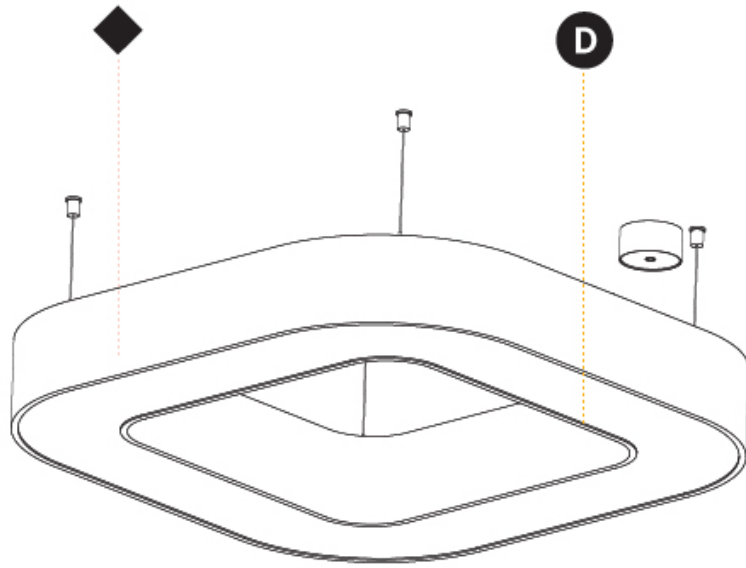

A30566-

PROJECT	_____
TYPE	_____
SPECIFIER	_____
QUANTITY	_____
DATE	_____

A