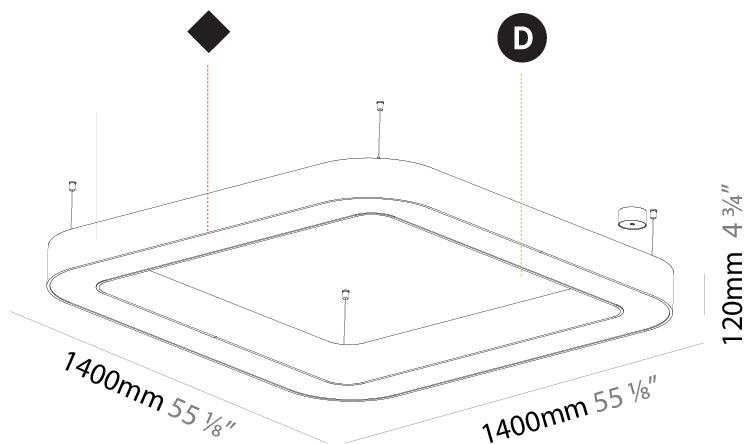

GENERAL

Series: Quantum
Partner: Prolicht
Division: Architectural
Installation: Suspension
Product Type: Pendant
Mounting Location: Ceiling
Light Distribution: Direct

PHYSICAL

Shape: Square
Length (mm): 1400
Length (in): 55 1/8
Width (mm): 1400
Width (in): 55 1/8
Height (mm): 120
Height (in): 4 3/4
Max. Overall Height (mm): 2120
Max. Overall Height (in): 83 7/16
Weight (kg): 17.644
Weight (lbs): 38.82
Diffuser: [PMMA - Opal or Micro-Prism](#)
Fixture Finish: [SSR / BKV / CWI / CRY / HAB / UFT / ITA / RUA / FTG / MYG / LOD / PUS / FRO / FUP / KIA / POP / BLS / SPG / MEY / GOH / CHC / COM / ABZ / JAG / OBR / MOS / ROR](#)
Fixture Material: [PMMA / Aluminum](#)

ELECTRICAL

Lamp Type: LED (Zhaga Standard)
Input Wattage (W): 80
Total Output Wattage (W): 64 / 51.2 (3500K)
Dimming: [Non-Dimming / Phase Dimming (120Vac only) / 0-10V Dimming](#)
Driver Included: Yes
Driver Location: Integrated
Driver Type: Constant Current - 120 / 277Vac
Driver Class: Class 2
Input Voltage (V): 120 - 277
Constant Current (MA): 350 / 800 (3500K)

LED

[Color Temperature (°K): 3000 / 3500 / 4000](#)
Max. Delivered Lumen (lm): 7380 / 7644 / 7800
CRI: >80 CRI
Efficiency (%): 0.65
Lamp Life (hrs): 50000

OPTICAL

RATINGS AND CERTIFICATIONS

Certified By: Certified for North American Standards
IP rating: IP20