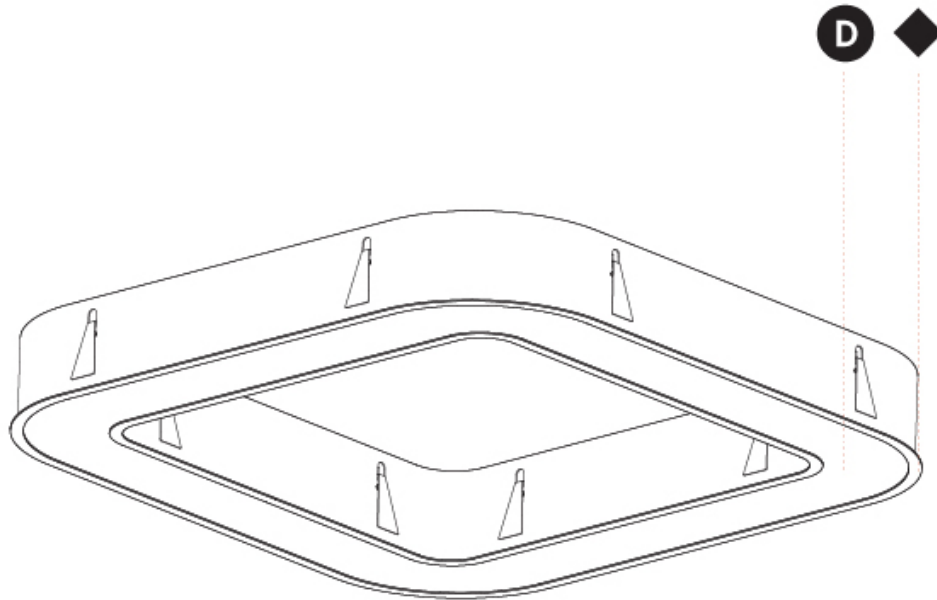

PROJECT	_____
TYPE	_____
SPECIFIER	_____
QUANTITY	_____
DATE	_____