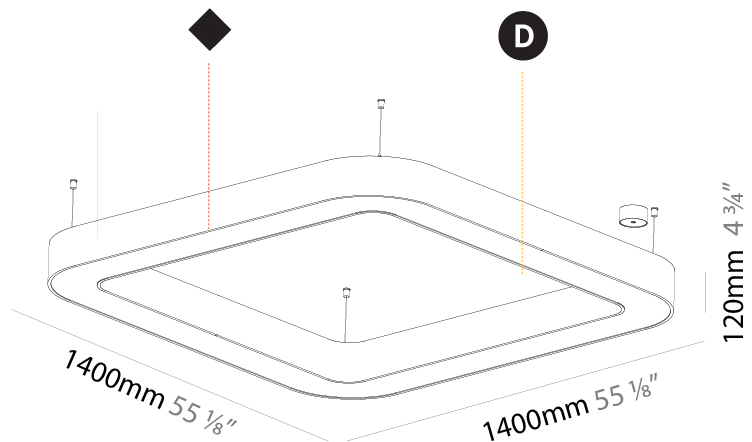

GENERAL

Series: Quantum
Partner: Prolicht
Division: Architectural
Installation: Suspension
Product Type: Pendant
Mounting Location: Ceiling
Light Distribution: Direct / Indirect

PHYSICAL

Shape: Square
Length (mm): 1400
Length (in): 55 1/8
Width (mm): 1400
Width (in): 55 1/8
Height (mm): 120
Height (in): 4 3/4
Max. Overall Height (mm): 2120
Max. Overall Height (in): 83 7/16
Weight (kg): 18.463
Weight (lbs): 40.62
Diffuser: [PMMA - Opal or Micro-Prism](#)
Fixture Finish: [SSR / BKV / CWI / CRY / HAB / UFT / ITA / RUA / FTG / MYG / LOD / PUS / FRO / FUP / KIA / POP / BLS / SPG / MEY / GOH / CHC / COM / ABZ / JAG / OBR / MOS / ROR](#)
Fixture Material: [PMMA / Aluminum](#)

ELECTRICAL

Lamp Type: LED (Zhaga Standard)
Input Wattage (W): 120
Total Output Wattage (W): 96 / 76.8 (3500K)
Dimming: [Non-Dimming / Phase Dimming (120Vac only) / 0-10V Dimming](#)
Driver Included: Yes
Driver Location: Integrated
Driver Type: Constant Current - 120 / 277Vac
Driver Class: Class 2
Input Voltage (V): 120 - 277
Constant Current (MA): 350 / 800 (3500K)

LED

[Color Temperature (°K): 3000 / 3500 / 4000](#)
Max. Delivered Lumen (lm): 7380 / 7644 / 7800 Direct / 5120 / 5556 / 5400 Indirect
CRI: >80 CRI
Efficiency (%): 69.8
Lamp Life (hrs): 50000

OPTICAL

RATINGS AND CERTIFICATIONS

Certified By: Certified for North American Standards
IP rating: IP20