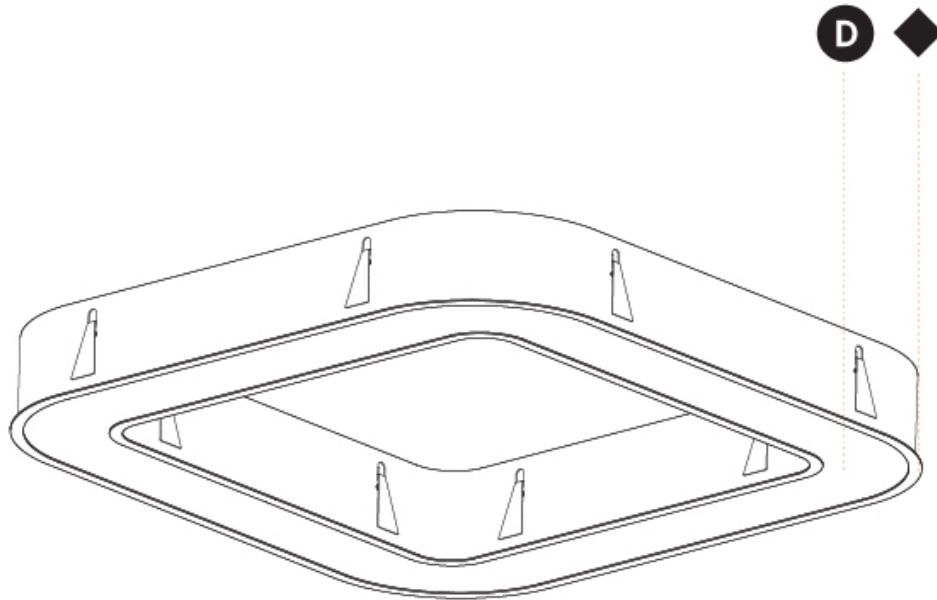

A37563-

PROJECT	_____
TYPE	_____
SPECIFIER	_____
QUANTITY	_____
DATE	_____

A