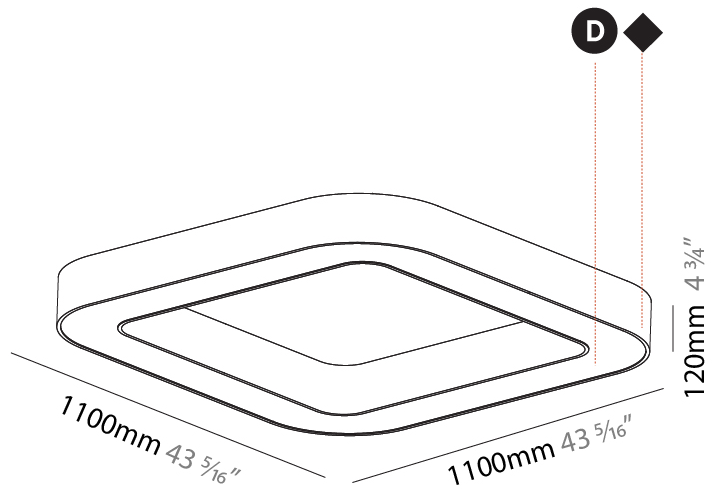

GENERAL

Series: Quantum
Brand: Prolicht
Division: Architectural
Mounting Type: Surface
Mounting Location: Ceiling
Subcategory: Ambient

PHYSICAL

Shape: Square
Length (mm): 1100
Length (in): 43 ⁵/₁₆"
Width (mm): 1100
Width (in): 43 ⁵/₁₆"
Height (mm): 120
Height (in): 4 ³/₄"
Light Distribution: Direct
Weight (kg): 14.2
Weight (lbs): 31.24
Diffuser: PMMA - Opal or Micro-Prism
Fixture Finish: SSR / BKV / CWI / CRY / HAB / UFT / ITA / RUA / FTG / MYG / LOD / PUS / FRO / FUP / KIA / POP / BLS / SPG / MEY / GOH / GUM / CHC / COM / ABZ / JAG / OBR / MOS / ROR
Fixture Material: Aluminum

ELECTRICAL

Lamp Type: LED (Zhaga Standard)
Input Wattage (W): 60
Total Output Wattage (W): 48 / 38.4 (3500K)
Dimming: Non-Dimming / Phase Dimming (120Vac only) / 0-10V Dimming
Driver Included: Yes
Driver Location: Integrated
Driver Type: Constant Current - 120 / 277Vac
Driver Class: Class 2
Input Voltage (V): 120 - 277
Constant Current (MA): 350 / 1200 (3500K)

LED

Color Temperature (°K): 3000 / 3500 / 4000
Max. Delivered Lumen (lm): 5540 / 5733 / 5850
CRI: >80 CRI
Efficiency (%): 65
Lamp Life (hrs): 50000

OPTICAL

RATINGS AND CERTIFICATIONS

Certified By: Certified for North American Standards
IP rating: IP20

PROJECT	
TYPE	
SPECIFIER	
QUANTITY	
DATE