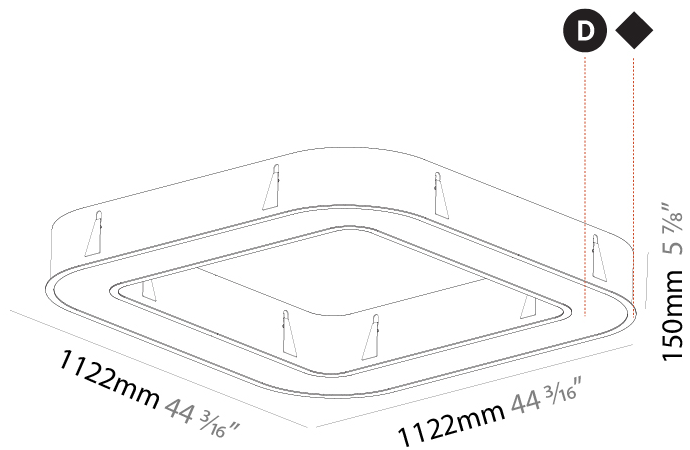

GENERAL

Series: Quantum
Partner: Prolicht
Division: Architectural
Installation: Recessed
Product Type: Ceiling Recessed
Mounting Location: Ceiling
Light Distribution: Direct

PHYSICAL

Shape: Square
Length (mm): 1122
Length (in): 44 ³/₁₆
Width (mm): 1122
Width (in): 44 ³/₁₆
Height (mm): 150
Height (in): 5 ⁷/₈
Min. Recessing Depth (mm): 160
Min. Recessing Depth (in): 6 ⁵/₁₆
Weight (kg): 16.085
Weight (lbs): 35.39
Diffuser: [PMMA - Opal or Micro-Prism](#)
Fixture Finish: [SSR / BKV / CWI / CRY / HAB / UFT / ITA / RUA / FTG / MYG / LOD / PUS / FRO / FUP / KIA / POP / BLS / SPG / MEY / GOH / CHC / COM / ABZ / JAG / OBR / MOS / ROR](#)
Fixture Material: [PMMA / Aluminum](#)

ELECTRICAL

Lamp Type: LED (Zhaga Standard)
Input Wattage (W): 60
Total Output Wattage (W): 48 / 38.4 (3500K)
Dimming: [Non-Dimming / Phase Dimming (120Vac only) / 0-10V Dimming](#)
Driver Included: Yes
Driver Location: Integrated
Driver Type: Constant Current - 120 / 277Vac
Driver Class: Class 2
Input Voltage (V): 120 - 277
Constant Current (MA): 350 / 1200 (3500K)

LED

[Color Temperature (°K): 3000 / 3500 / 4000](#)
Max. Delivered Lumen (lm): 5540 / 5733 / 5850
CRI: >80 CRI
Efficiency (%): 65
Lamp Life (hrs): 50000

OPTICAL

RATINGS AND CERTIFICATIONS

Certified By: Certified for North American Standards
IP rating: IP20