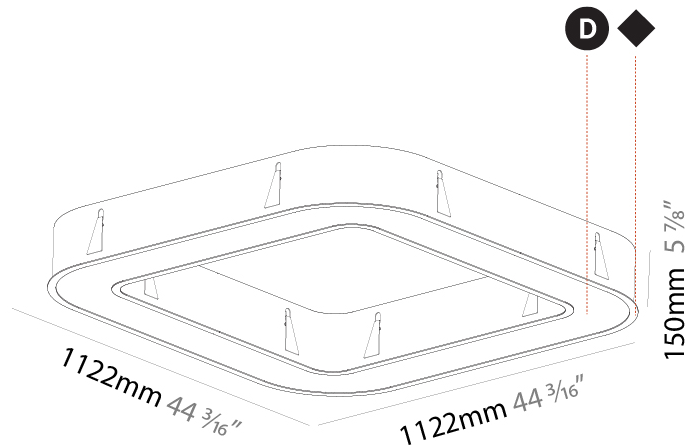

GENERAL

Series: Quantum
Brand: Prolicht
Division: Architectural
Mounting Type: Recessed
Mounting Location: Ceiling
Subcategory: Ambient

PHYSICAL

Shape: Square
Length (mm): 1122
Length (in): 44 ³/₁₆
Width (mm): 1122
Width (in): 44 ³/₁₆
Height (mm): 150
Height (in): 5 ⁷/₈
Min. Recessing Depth (mm): 160
Min. Recessing Depth (in): 6 ⁵/₁₆
Light Distribution: Direct
Weight (kg): 16.085
Weight (lbs): 35.39
Diffuser: PMMA - Opal or Micro-Prism
Fixture Finish: SSR / BKV / CWI / CRY / HAB / UFT / ITA / RUA / FTG / MYG / LOD / PUS / FRO / FUP / KIA / POP / BLS / SPG / MEY / GOH / GUM / CHC / COM / ABZ / JAG / OBR / MOS / ROR
Fixture Material: Aluminum

ELECTRICAL

Lamp Type: LED (Zhaga Standard)
Input Wattage (W): 60
Total Output Wattage (W): 48 / 38.4 (3500K)
Dimming: Non-Dimming / Phase Dimming (120Vac only) / 0-10V Dimming
Driver Included: Yes
Driver Location: Integrated
Driver Type: Constant Current - 120 / 277Vac
Driver Class: Class 2
Input Voltage (V): 120 - 277
Constant Current (MA): 350 / 1200 (3500K)

LED

Color Temperature (°K): 3000 / 3500 / 4000
Max. Delivered Lumen (lm): 5540 / 5733 / 5850
CRI: >80 CRI
Efficiency (%): 65
Lamp Life (hrs): 50000

OPTICAL

RATINGS AND CERTIFICATIONS

Certified By: Certified for North American Standards
IP rating: IP20

PROJECT	_____
TYPE	_____
SPECIFIER	_____
QUANTITY	_____
DATE	_____