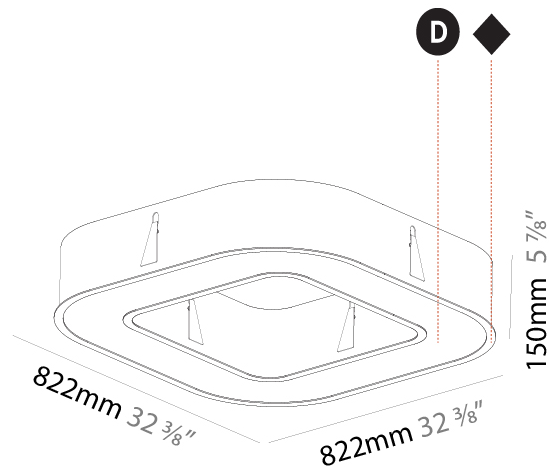

GENERAL

Series: Quantum
Partner: Prolicht
Division: Architectural
Installation: Recessed
Product Type: Ceiling Recessed
Mounting Location: Ceiling
Light Distribution: Direct

PHYSICAL

Shape: Square
Length (mm): 822
Length (in): 32 3/8
Width (mm): 822
Width (in): 32 3/8
Height (mm): 150
Height (in): 5 7/8
Min. Recessing Depth (mm): 160
Min. Recessing Depth (in): 6 1/8
Weight (kg): 10.55
Weight (lbs): 23.21
Diffuser: PMMA - Opal or Micro-Prism
Fixture Finish: SSR / BKV / CWI / CRY / HAB / UFT / ITA / RUA / FTG / MYG / LOD / PUS / FRO / FUP / KIA / POP / BLS / SPG / MEY / GOH / CHC / COM / ABZ / JAG / OBR / MOS / ROR
Fixture Material: PMMA / Aluminum

ELECTRICAL

Lamp Type: LED (Zhaga Standard)
Input Wattage (W): 40
Total Output Wattage (W): 32 / 25.6 (3500K)
Dimming: Non-Dimming / Phase Dimming (120Vac only) / 0-10V Dimming
Driver Included: Yes
Driver Location: Integrated
Driver Type: Constant Current - 120 / 277Vac
Driver Class: Class 2
Input Voltage (V): 120 - 277
Constant Current (MA): 350 / 800 (3500K)

LED

Color Temperature (°K): 3000 / 3500 / 4000
Max. Delivered Lumen (lm): 3690 / 3822 / 3900
CRI: >80 CRI
Efficiency (%): 65
Lamp Life (hrs): 50000

OPTICAL

RATINGS AND CERTIFICATIONS

Certified By: Certified for North American Standards
IP rating: IP20