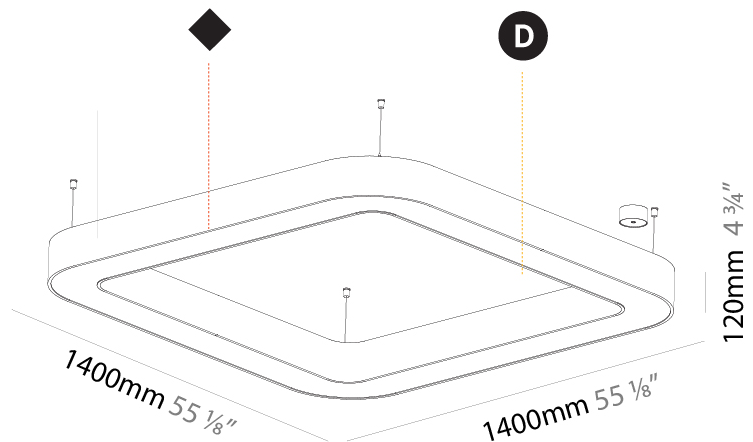

GENERAL

Series: Quantum
Brand: Prolicht
Division: Architectural
Mounting Type: Suspension
Mounting Location: Ceiling
Subcategory: Ambient

PHYSICAL

Shape: Square
Length (mm): 1400
Length (in): 55 1/8
Width (mm): 1400
Width (in): 55 1/8
Height (mm): 120
Height (in): 4 3/4
Max. Overall Height (mm): 2120
Max. Overall Height (in): 83 7/16
Light Distribution: Direct
Weight (kg): 17.644
Weight (lbs): 38.82
Diffuser: [PMMA - Opal or Micro-Prism](#)
Fixture Finish: [SSR / BKV / CWI / CRY / HAB / UFT / ITA / RUA / FTG / MYG / LOD / PUS / FRO / FUP / KIA / POP / BLS / SPG / MEY / GOH / GUM / CHC / COM / ABZ / JAG / OBR / MOS / ROR](#)
Fixture Material: Aluminum

ELECTRICAL

Lamp Type: LED (Zhaga Standard)
Input Wattage (W): 80
Total Output Wattage (W): 64 / 51.2 (3500K)
Dimming: [Non-Dimming / Phase Dimming (120Vac only) / 0-10V Dimming](#)
Driver Included: Yes
Driver Location: Integrated
Driver Type: Constant Current - 120 / 277Vac
Driver Class: Class 2
Input Voltage (V): 120 - 277
Constant Current (MA): 350 / 800 (3500K)

LED

[Color Temperature (°K): 3000 / 3500 / 4000](#)
Max. Delivered Lumen (lm): 7380 / 7644 / 7800
CRI: >80 CRI
Efficiency (%): 0.65
Lamp Life (hrs): 50000

OPTICAL

RATINGS AND CERTIFICATIONS

Certified By: Certified for North American Standards
IP rating: IP20

PROJECT _____
TYPE _____
SPECIFIER _____
QUANTITY _____
DATE _____