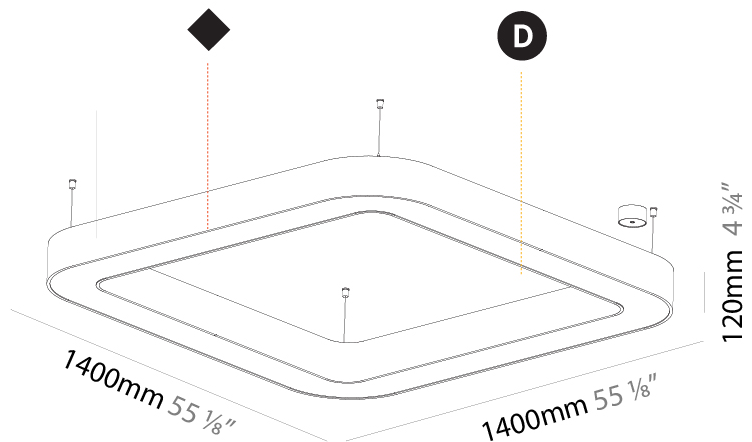

GENERAL

Series: Quantum
Brand: Prolicht
Division: Architectural
Mounting Type: Suspension
Mounting Location: Ceiling
Subcategory: Ambient

PHYSICAL

Shape: Square
Length (mm): 1400
Length (in): 55 1/8
Width (mm): 1400
Width (in): 55 1/8
Height (mm): 120
Height (in): 4 3/4
Max. Overall Height (mm): 2120
Max. Overall Height (in): 83 7/16
Light Distribution: Direct
Weight (kg): 17.644
Weight (lbs): 38.82
Diffuser: [PMMA - Opal or Micro-Prism](#)
Fixture Finish: [SSR / BKV / CWI / CRY / HAB / UFT / ITA / RUA / FTG / MYG / LOD / PUS / FRO / FUP / KIA / POP / BLS / SPG / MEY / GOH / GUM / CHC / COM / ABZ / JAG / OBR / MOS / ROR](#)
Fixture Material: Aluminum

ELECTRICAL

Lamp Type: LED (Zhaga Standard)
Input Wattage (W): 80
Total Output Wattage (W): 64 / 51.2 (3500K)
Dimming: [Non-Dimming / Phase Dimming (120Vac only) / 0-10V Dimming](#)
Driver Included: Yes
Driver Location: Integrated
Driver Type: Constant Current - 120 / 277Vac
Driver Class: Class 2
Input Voltage (V): 120 - 277
Constant Current (MA): 350 / 800 (3500K)

LED

[Color Temperature (°K): 3000 / 3500 / 4000](#)
Max. Delivered Lumen (lm): 7380 / 7644 / 7800
CRI: >80 CRI
Efficiency (%): 0.65
Lamp Life (hrs): 50000

OPTICAL

RATINGS AND CERTIFICATIONS

Certified By: Certified for North American Standards
IP rating: IP20

PROJECT
TYPE
SPECIFIER
QUANTITY
DATE