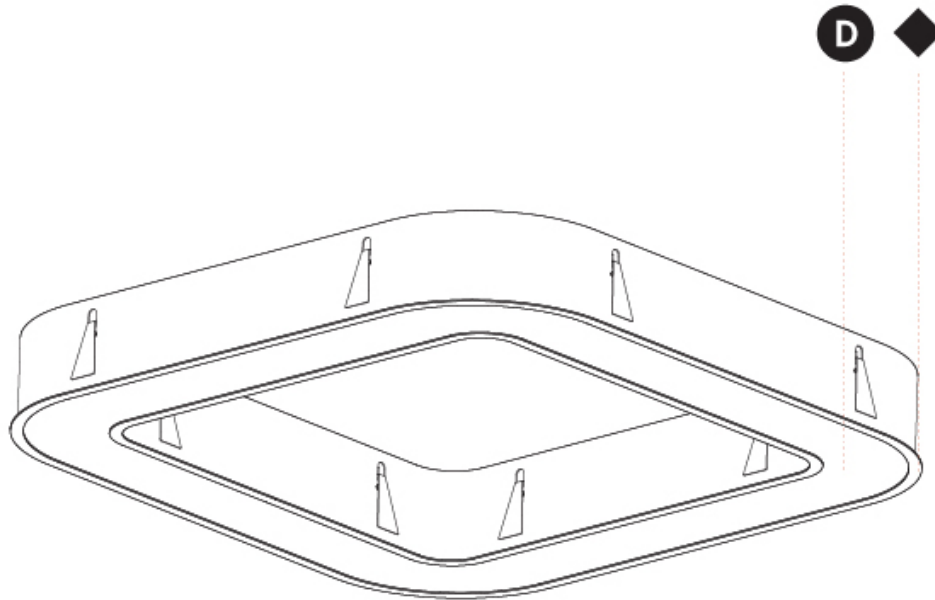

PROJECT	_____
TYPE	_____
SPECIFIER	_____
QUANTITY	_____
DATE	_____