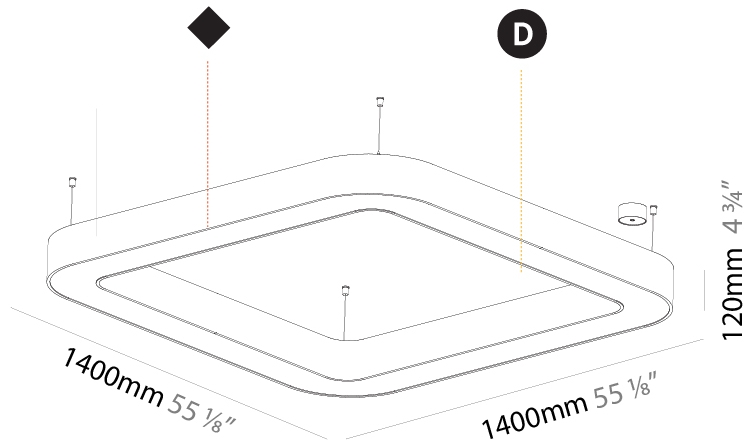

GENERAL

Series: Quantum
Brand: Prolicht
Division: Architectural
Mounting Type: Suspension
Mounting Location: Ceiling
Subcategory: Ambient

PHYSICAL

Shape: Square
Length (mm): 1400
Length (in): 55 1/8
Width (mm): 1400
Width (in): 55 1/8
Height (mm): 120
Height (in): 4 3/4
Max. Overall Height (mm): 2120
Max. Overall Height (in): 83 7/16
Light Distribution: Direct / Indirect
Weight (kg): 18.463
Weight (lbs): 40.62
Diffuser: [PMMA - Opal or Micro-Prism](#)
Fixture Finish: [SSR / BKV / CWI / CRY / HAB / UFT / ITA / RUA / FTG / MYG / LOD / PUS / FRO / FUP / KIA / POP / BLS / SPG / MEY / GOH / GUM / CHC / COM / ABZ / JAG / OBR / MOS / ROR](#)
Fixture Material: Aluminum

ELECTRICAL

Lamp Type: LED (Zhaga Standard)
Input Wattage (W): 120
Total Output Wattage (W): 96 / 76.8 (3500K)
Dimming: [Non-Dimming / Phase Dimming (120Vac only) / 0-10V Dimming](#)
Driver Included: Yes
Driver Location: Integrated
Driver Type: Constant Current - 120 / 277Vac
Driver Class: Class 2
Input Voltage (V): 120 - 277
Constant Current (MA): 350 / 800 (3500K)

LED

[Color Temperature (°K): 3000 / 3500 / 4000](#)
Max. Delivered Lumen (lm): 7380 / 7644 / 7800 Direct / 5120 / 5556 / 5400 Indirect
CRI: >80 CRI
Efficiency (%): 69.8
Lamp Life (hrs): 50000

OPTICAL

RATINGS AND CERTIFICATIONS

Certified By: Certified for North American Standards
IP rating: IP20

PROJECT
TYPE
SPECIFIER
QUANTITY
DATE