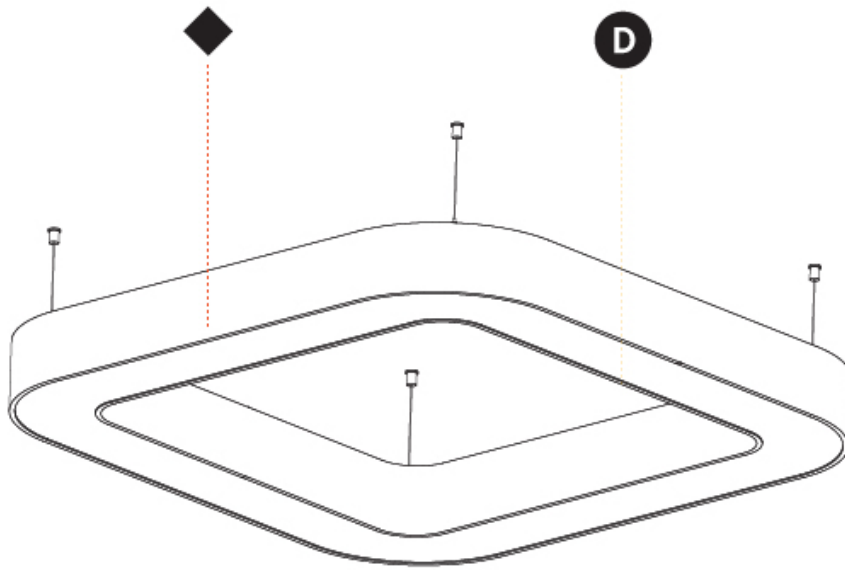

A30215-

PROJECT _____

TYPE _____

SPECIFIER _____

QUANTITY _____

DATE _____

A