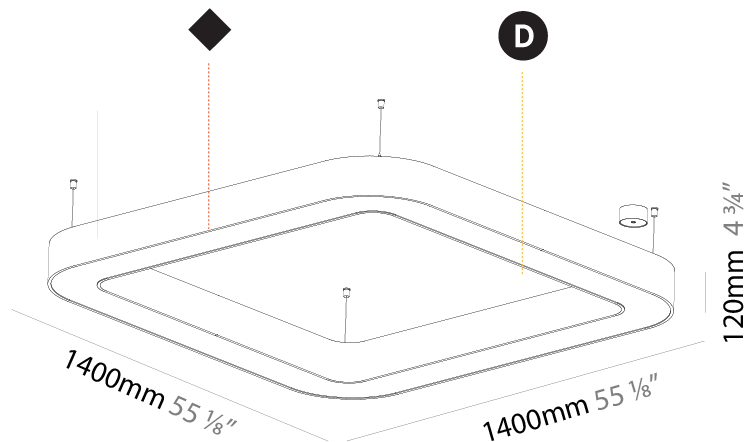

GENERAL

Series: Quantum
Partner: Prolicht
Division: Architectural
Installation: Suspension
Product Type: Pendant
Mounting Location: Ceiling
Light Distribution: Direct / Indirect

PHYSICAL

Shape: Square
Length (mm): 1400
Length (in): 55 1/8
Width (mm): 1400
Width (in): 55 1/8
Height (mm): 120
Height (in): 4 3/4
Max. Overall Height (mm): 2120
Max. Overall Height (in): 83 7/16
Weight (kg): 18.463
Weight (lbs): 40.62
Diffuser: [PMMA - Opal or Micro-Prism](#)
Fixture Finish: [SSR / BKV / CWI / CRY / HAB / UFT / ITA / RUA / FTG / MYG / LOD / PUS / FRO / FUP / KIA / POP / BLS / SPG / MEY / GOH / CHC / COM / ABZ / JAG / OBR / MOS / ROR](#)
Fixture Material: [PMMA / Aluminum](#)

ELECTRICAL

Lamp Type: LED (Zhaga Standard)
Input Wattage (W): 120
Total Output Wattage (W): 96 / 76.8 (3500K)
Dimming: [Non-Dimming / Phase Dimming (120Vac only) / 0-10V Dimming](#)
Driver Included: Yes
Driver Location: Integrated
Driver Type: Constant Current - 120 / 277Vac
Driver Class: Class 2
Input Voltage (V): 120 - 277
Constant Current (MA): 350 / 800 (3500K)

LED

[Color Temperature (°K): 3000 / 3500 / 4000](#)
Max. Delivered Lumen (lm): 7380 / 7644 / 7800 Direct / 5120 / 5556 / 5400 Indirect
CRI: >80 CRI
Efficiency (%): 69.8
Lamp Life (hrs): 50000

OPTICAL

RATINGS AND CERTIFICATIONS

Certified By: Certified for North American Standards
IP rating: IP20