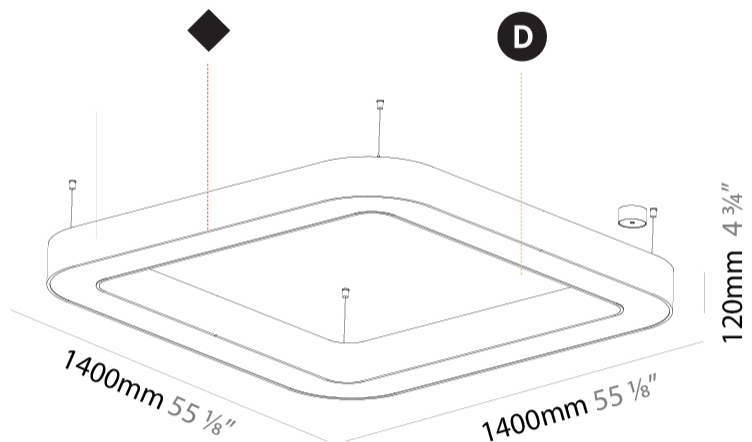

GENERAL

Series: Quantum
Brand: Prolicht
Division: Architectural
Mounting Type: Suspension
Mounting Location: Ceiling
Subcategory: Ambient

PHYSICAL

Shape: Square
Length (mm): 1400
Length (in): 55 1/8"
Width (mm): 1400
Width (in): 55 1/8"
Height (mm): 120
Height (in): 4 3/4"
Max. Overall Height (mm): 2120
Max. Overall Height (in): 83 7/16"
Light Distribution: Direct
Weight (kg): 17.644
Weight (lbs): 38.82
Diffuser: [PMMA - Opal or Micro-Prism](#)
Fixture Finish: [SSR / BKV / CWI / CRY / HAB / UFT / ITA / RUA / FTG / MYG / LOD / PUS / FRO / FUP / KIA / POP / BLS / SPG / MEY / GOH / GUM / CHC / COM / ABZ / JAG / OBR / MOS / ROR](#)
Fixture Material: Aluminum

ELECTRICAL

Lamp Type: LED (Zhaga Standard)
Input Wattage (W): 80
Total Output Wattage (W): 64 / 51.2 (3500K)
Dimming: [Non-Dimming / Phase Dimming (120Vac only) / 0-10V Dimming](#)
Driver Included: Yes
Driver Location: Integrated
Driver Type: Constant Current - 120 / 277Vac
Driver Class: Class 2
Input Voltage (V): 120 - 277
Constant Current (MA): 350 / 800 (3500K)

LED

[Color Temperature (°K): 3000 / 3500 / 4000](#)
Max. Delivered Lumen (lm): 7380 / 7644 / 7800
CRI: >80 CRI
Efficiency (%): 0.65
Lamp Life (hrs): 50000

OPTICAL

RATINGS AND CERTIFICATIONS

Certified By: Certified for North American Standards
IP rating: IP20