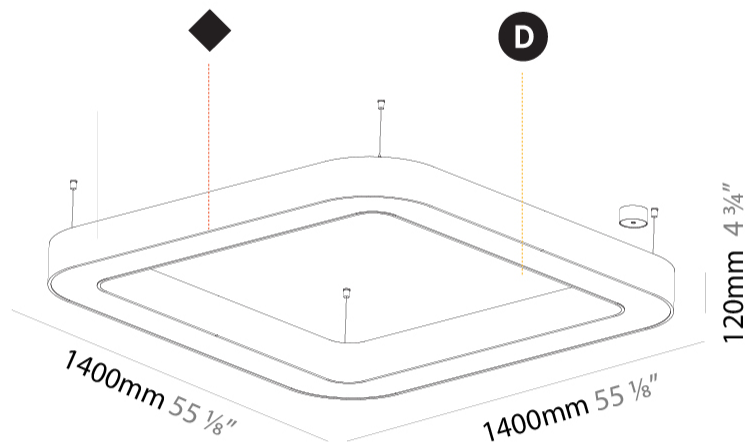

GENERAL

Series: Quantum
Partner: Prolicht
Division: Architectural
Installation: Suspension
Product Type: Pendant
Mounting Location: Ceiling
Light Distribution: Direct

PHYSICAL

Shape: Square
Length (mm): 1400
Length (in): 55 1/8
Width (mm): 1400
Width (in): 55 1/8
Height (mm): 120
Height (in): 4 3/4
Max. Overall Height (mm): 2120
Max. Overall Height (in): 83 7/16
Weight (kg): 17.644
Weight (lbs): 38.82
Diffuser: [PMMA - Opal or Micro-Prism](#)
Fixture Finish: [SSR / BKV / CWI / CRY / HAB / UFT / ITA / RUA / FTG / MYG / LOD / PUS / FRO / FUP / KIA / POP / BLS / SPG / MEY / GOH / CHC / COM / ABZ / JAG / OBR / MOS / ROR](#)
Fixture Material: [PMMA / Aluminum](#)

ELECTRICAL

Lamp Type: LED (Zhaga Standard)
Input Wattage (W): 80
Total Output Wattage (W): 64 / 51.2 (3500K)
Dimming: [Non-Dimming / Phase Dimming (120Vac only) / 0-10V Dimming](#)
Driver Included: Yes
Driver Location: Integrated
Driver Type: Constant Current - 120 / 277Vac
Driver Class: Class 2
Input Voltage (V): 120 - 277
Constant Current (MA): 350 / 800 (3500K)

LED

[Color Temperature (°K): 3000 / 3500 / 4000](#)
Max. Delivered Lumen (lm): 7380 / 7644 / 7800
CRI: >80 CRI
Efficiency (%): 0.65
Lamp Life (hrs): 50000

OPTICAL

RATINGS AND CERTIFICATIONS

Certified By: Certified for North American Standards
IP rating: IP20