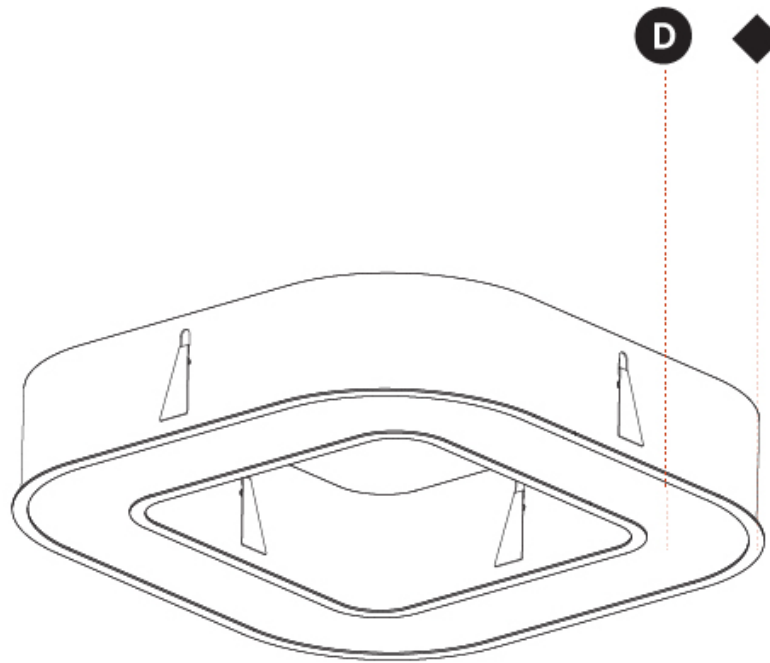

A37561-

PROJECT _____

TYPE _____

SPECIFIER _____

QUANTITY _____

DATE _____

A