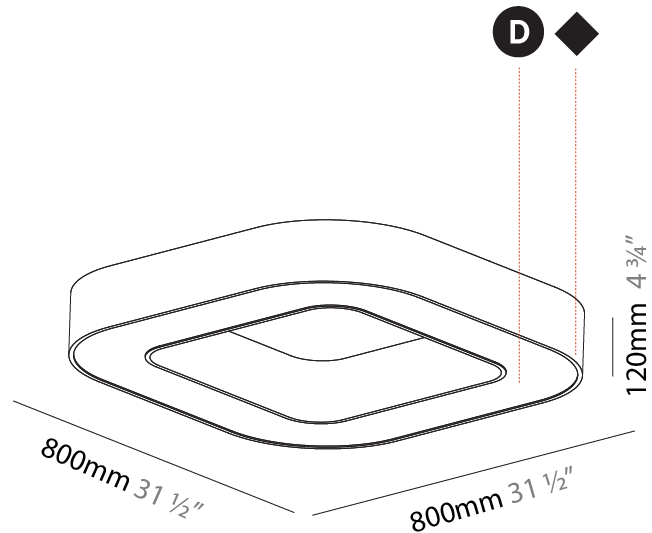

GENERAL

Series: Quantum
Brand: Prolicht
Division: Architectural
Mounting Type: Surface
Mounting Location: Ceiling
Subcategory: Ambient

PHYSICAL

Shape: Square
Length (mm): 800
Length (in): 31 1/2
Width (mm): 800
Width (in): 31 1/2
Height (mm): 120
Height (in): 4 3/4
Light Distribution: Direct
Weight (kg): 9.04
Weight (lbs): 19.92
Diffuser: PMMA - Opal or Micro-Prism
Fixture Finish: SSR / BKV / CWI / CRY / HAB / UFT / ITA / RUA / FTG / MYG / LOD / PUS / FRO / FUP / KIA / POP / BLS / SPG / MEY / GOH / GUM / CHC / COM / ABZ / JAG / OBR / MOS / ROR
Fixture Material: Aluminum

ELECTRICAL

Lamp Type: LED (Zhaga Standard)
Input Wattage (W): 40
Total Output Wattage (W): 32 / 25.6 (3500K)
Dimming: Non-Dimming / Phase Dimming (120Vac only) / 0-10V Dimming
Driver Included: Yes
Driver Location: Integrated
Driver Type: Constant Current - 120 / 277Vac
Driver Class: Class 2
Input Voltage (V): 120 - 277
Constant Current (MA): 350 / 800 (3500K)

LED

Color Temperature (°K): 3000 / 3500 / 4000
Max. Delivered Lumen (lm): 3690 / 3822 / 3900
CRI: >80 CRI
Efficiency (%): 65
Lamp Life (hrs): 50000

OPTICAL

RATINGS AND CERTIFICATIONS

Certified By: Certified for North American Standards
IP rating: IP20

PROJECT	_____
TYPE	_____
SPECIFIER	_____
QUANTITY	_____
DATE	_____