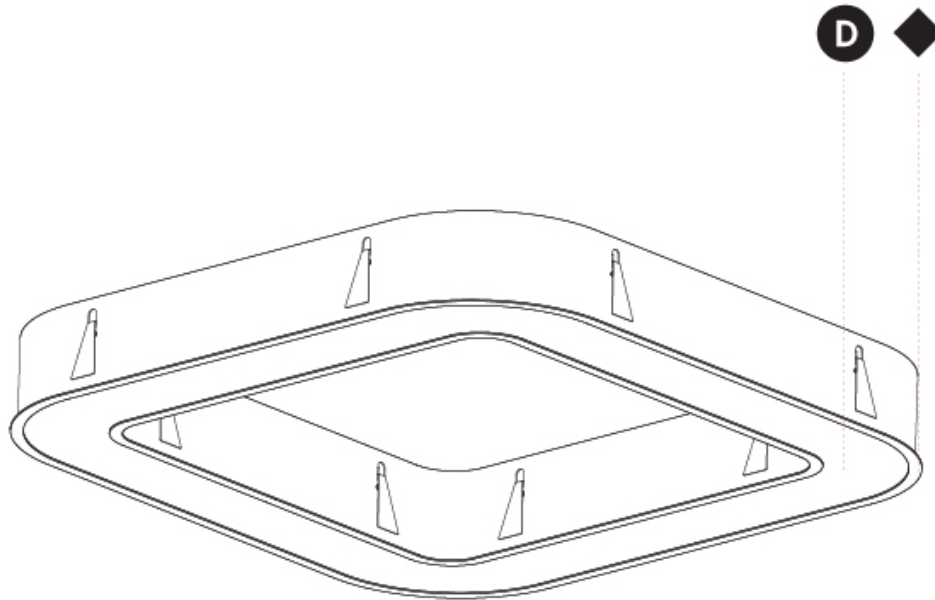

A32953-

PROJECT	_____
TYPE	_____
SPECIFIER	_____
QUANTITY	_____
DATE	_____