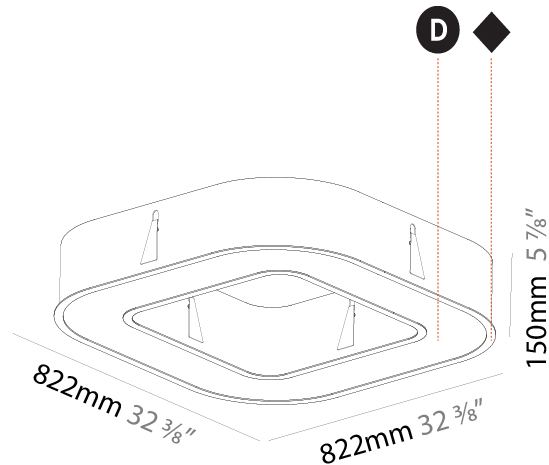

GENERAL

Series: Quantum
Brand: Prolicht
Division: Architectural
Mounting Type: Recessed
Mounting Location: Ceiling
Subcategory: Ambient

PHYSICAL

Shape: Square
Length (mm): 822
Length (in): 32 ³/₈"
Width (mm): 822
Width (in): 32 ³/₈"
Height (mm): 150
Height (in): 5 ⁷/₈"
Min. Recessing Depth (mm): 160
Min. Recessing Depth (in): 6 ⁵/₁₆"
Light Distribution: Direct
Weight (kg): 10.55
Weight (lbs): 23.21
Diffuser: [PMMA - Opal or Micro-Prism](#)
Fixture Finish: [SSR / BKV / CWI / CRY / HAB / UFT / ITA / RUA / FTG / MYG / LOD / PUS / FRO / FUP / KIA / POP / BLS / SPG / MEY / GOH / GUM / CHC / COM / ABZ / JAG / OBR / MOS / ROR](#)
Fixture Material: Aluminum

ELECTRICAL

Lamp Type: LED (Zhaga Standard)
Input Wattage (W): 40
Total Output Wattage (W): 32 / 25.6 (3500K)
Dimming: [Non-Dimming / Phase Dimming (120Vac only) / 0-10V Dimming](#)
Driver Included: Yes
Driver Location: Integrated
Driver Type: Constant Current - 120 / 277Vac
Driver Class: Class 2
Input Voltage (V): 120 - 277
Constant Current (MA): 350 / 800 (3500K)

LED

[Color Temperature (°K): 3000 / 3500 / 4000](#)
Max. Delivered Lumen (lm): 3690 / 3822 / 3900
CRI: >80 CRI
Efficiency (%): 65
Lamp Life (hrs): 50000

OPTICAL

RATINGS AND CERTIFICATIONS

Certified By: Certified for North American Standards
IP rating: IP20

PROJECT
TYPE
SPECIFIER
QUANTITY
DATE