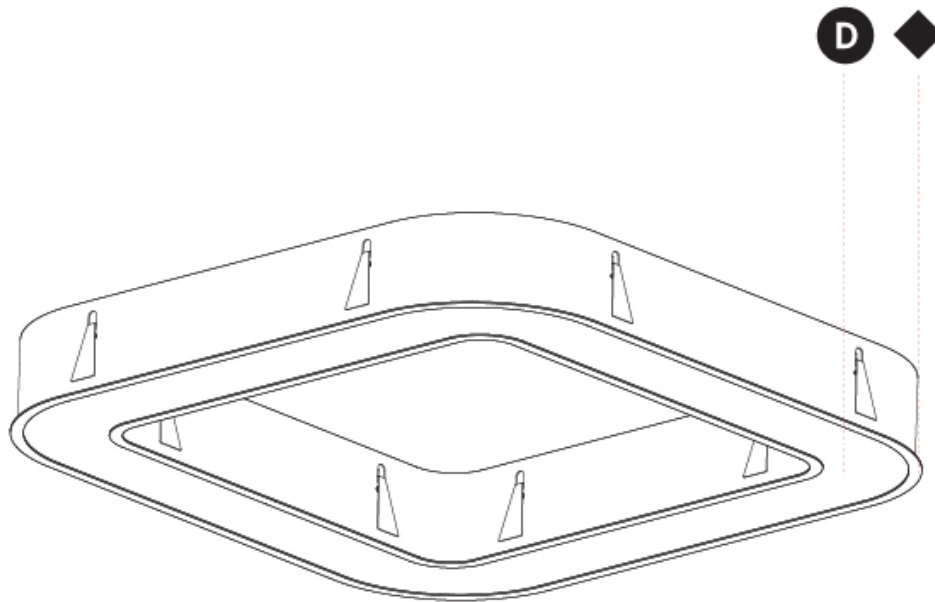

PROJECT	_____
TYPE	_____
SPECIFIER	_____
QUANTITY	_____
DATE	_____