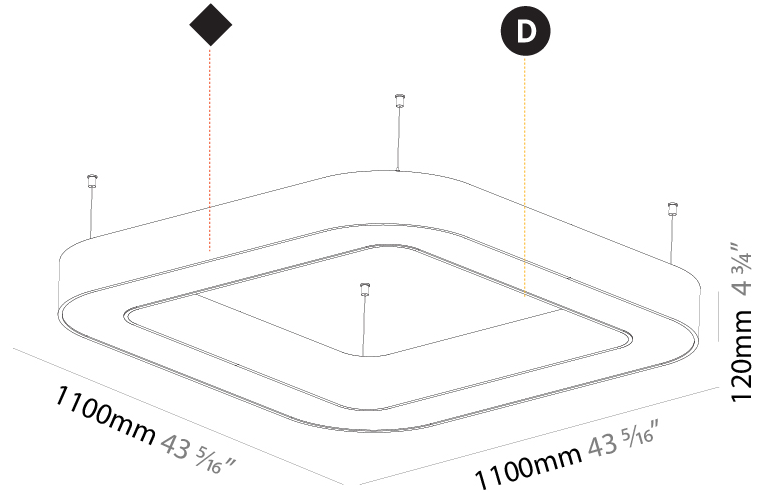

GENERAL

Series: Quantum
Brand: Prolicht
Division: Architectural
Mounting Type: Suspension
Mounting Location: Ceiling
Subcategory: Ambient

PHYSICAL

Shape: Square
Length (mm): 1100
Length (in): 43 ⁵/₁₆"
Width (mm): 1100
Width (in): 43 ⁵/₁₆"
Height (mm): 120
Height (in): 4 ³/₄"
Max. Overall Height (mm): 2120
Max. Overall Height (in): 83 ⁷/₁₆"
Light Distribution: Direct / Indirect
Weight (kg): 13.639
Weight (lbs): 30
Diffuser: PMMA - Opal or Micro-Prism
Fixture Finish: SSR / BKV / CWI / CRY / HAB / UFT / ITA / RUA / FTG / MYG / LOD / PUS / FRO / FUP / KIA / POP / BLS / SPG / MEY / GOH / GUM / CHC / COM / ABZ / JAG / OBR / MOS / ROR
Fixture Material: Aluminum

ELECTRICAL

Lamp Type: LED (Zhaga Standard)
Input Wattage (W): 100
Total Output Wattage (W): 80 / 64 (3500K)
Dimming: Non-Dimming / Phase Dimming (120Vac only) / 0-10V Dimming
Driver Included: Yes
Driver Location: Integrated
Driver Type: Constant Current - 120 / 277Vac
Driver Class: Class 2
Input Voltage (V): 120 - 277
Constant Current (MA): 350 / 1200/800 (3500K)

LED

Color Temperature (°K): 3000 / 3500 / 4000
Max. Delivered Lumen (lm): 5540 / 5733 / 5850 Direct / 4870 / 5047 / 5150 Indirect
CRI: >80 CRI
Efficiency (%): 70.9
Lamp Life (hrs): 50000

OPTICAL

RATINGS AND CERTIFICATIONS

Certified By: Certified for North American Standards
IP rating: IP20

PROJECT	_____
TYPE	_____
SPECIFIER	_____
QUANTITY	_____
DATE	_____