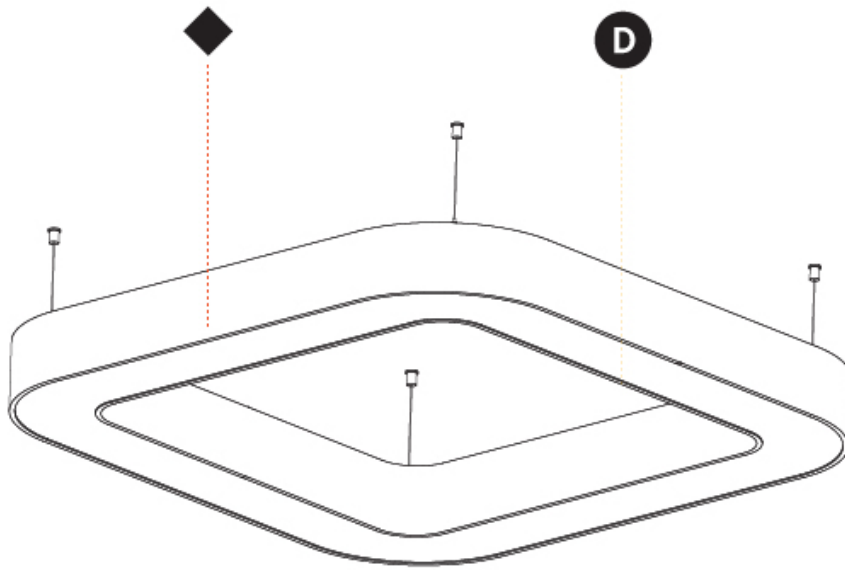

A30568-

PROJECT	_____
TYPE	_____
SPECIFIER	_____
QUANTITY	_____
DATE	_____