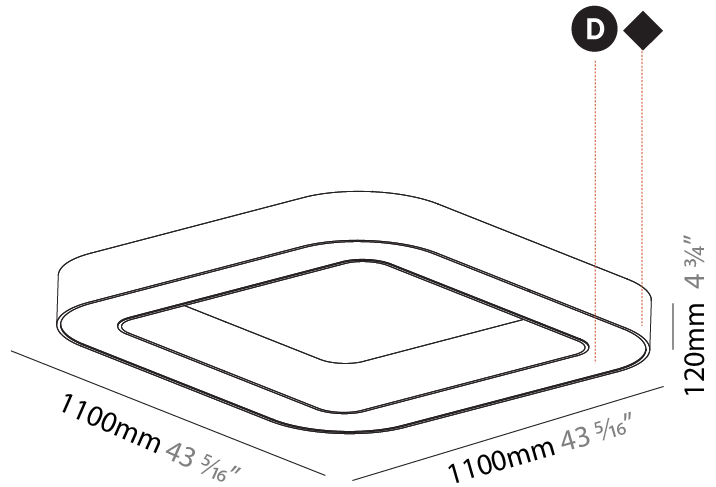

GENERAL

Series: Quantum
Brand: Prolicht
Division: Architectural
Mounting Type: Surface
Mounting Location: Ceiling
Subcategory: Ambient

PHYSICAL

Shape: Square
Length (mm): 1100
Length (in): 43 ⁵/₁₆"
Width (mm): 1100
Width (in): 43 ⁵/₁₆"
Height (mm): 120
Height (in): 4 ³/₄"
Light Distribution: Direct
Weight (kg): 14.2
Weight (lbs): 31.24
Diffuser: PMMA - Opal or Micro-Prism
Fixture Finish: SSR / BKV / CWI / CRY / HAB / UFT / ITA / RUA / FTG / MYG / LOD / PUS / FRO / FUP / KIA / POP / BLS / SPG / MEY / GOH / GUM / CHC / COM / ABZ / JAG / OBR / MOS / ROR
Fixture Material: Aluminum

ELECTRICAL

Lamp Type: LED (Zhaga Standard)
Input Wattage (W): 60
Total Output Wattage (W): 48 / 38.4 (3500K)
Dimming: Non-Dimming / Phase Dimming (120Vac only) / 0-10V Dimming
Driver Included: Yes
Driver Location: Integrated
Driver Type: Constant Current - 120 / 277Vac
Driver Class: Class 2
Input Voltage (V): 120 - 277
Constant Current (MA): 350 / 1200 (3500K)

LED

Color Temperature (°K): 3000 / 3500 / 4000
Max. Delivered Lumen (lm): 5540 / 5733 / 5850
CRI: >80 CRI
Efficiency (%): 65
Lamp Life (hrs): 50000

OPTICAL

RATINGS AND CERTIFICATIONS

Certified By: Certified for North American Standards
IP rating: IP20

PROJECT
TYPE
SPECIFIER
QUANTITY
DATE