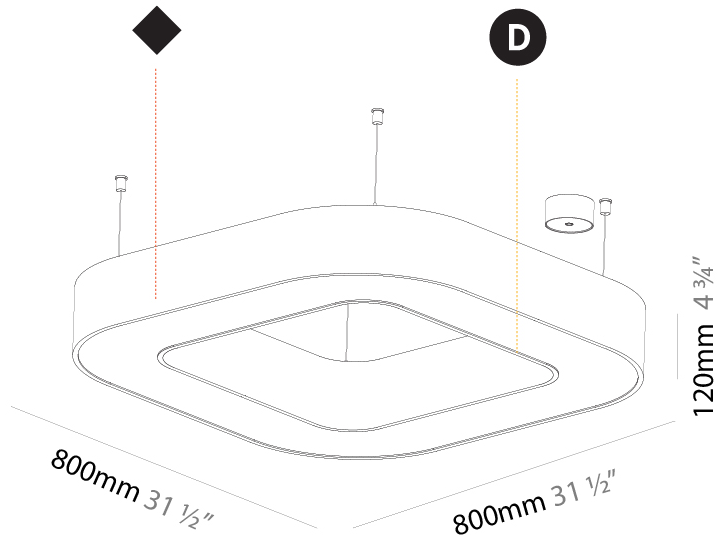

GENERAL

Series: Quantum
Partner: Prolicht
Division: Architectural
Installation: Suspension
Product Type: Pendant
Mounting Location: Ceiling
Light Distribution: Direct / Indirect

PHYSICAL

Shape: Square
Length (mm): 800
Length (in): 31 1/2
Width (mm): 800
Width (in): 31 1/2
Height (mm): 120
Height (in): 4 3/4
Max. Overall Height (mm): 2120
Max. Overall Height (in): 83 7/16
Weight (kg): 9.71
Weight (lbs): 21.44
Diffuser: [PMMA - Opal or Micro-Prism](#)
Fixture Finish: [SSR / BKV / CWI / CRY / HAB / UFT / ITA / RUA / FTG / MYG / LOD / PUS / FRO / FUP / KIA / POP / BLS / SPG / MEY / GOH / CHC / COM / ABZ / JAG / OBR / MOS / ROR](#)
Fixture Material: [PMMA / Aluminum](#)

ELECTRICAL

Lamp Type: LED (Zhaga Standard)
Input Wattage (W): 40 / 20
Total Output Wattage (W): 48 / 38.4 (3500K)
Dimming: [Non-Dimming / Phase Dimming (120Vac only) / 0-10V Dimming](#)
Driver Included: Yes
Driver Location: Integrated
Driver Type: Constant Current - 120 / 277Vac
Driver Class: Class 2
Input Voltage (V): 120 - 277
Constant Current (MA): 350 / 800/400 (3500K)

LED

[Color Temperature (°K): 3000 / 3500 / 4000](#)
Max. Delivered Lumen (lm): 3690 / 3822 / 3900 Direct / 2560 / 2646 / 2700 Indirect
CRI: >80 CRI
Efficiency (%): 69.8
Lamp Life (hrs): 50000

OPTICAL

RATINGS AND CERTIFICATIONS

Certified By: Certified for North American Standards
IP rating: IP20

PROJECT
TYPE
SPECIFIER
QUANTITY
DATE