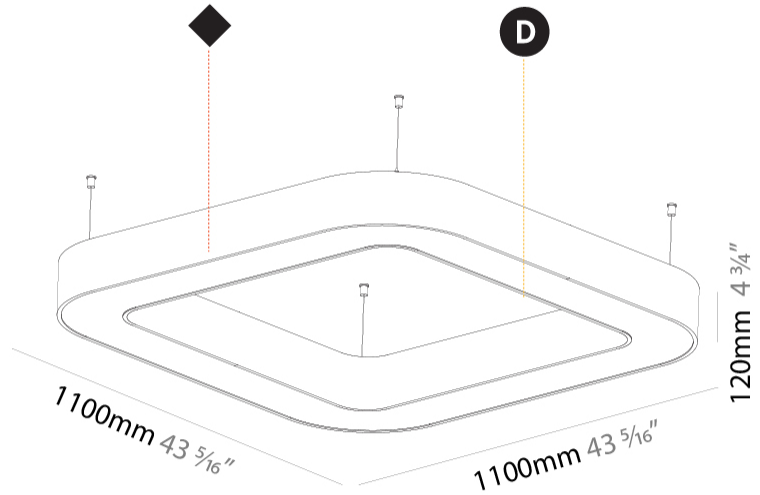

GENERAL

Series: Quantum
Partner: Prolicht
Division: Architectural
Installation: Suspension
Product Type: Pendant
Mounting Location: Ceiling
Light Distribution: Direct

PHYSICAL

Shape: Square
Length (mm): 1100
Length (in): 43 ⁵/₁₆"
Width (mm): 1100
Width (in): 43 ⁵/₁₆"
Height (mm): 120
Height (in): 4 ³/₄"
Max. Overall Height (mm): 2120
Max. Overall Height (in): 83 ⁷/₁₆"
Weight (kg): 13.125
Weight (lbs): 28.88
Diffuser: [PMMA - Opal or Micro-Prism](#)
Fixture Finish: [SSR / BKV / CWI / CRY / HAB / UFT / ITA / RUA / FTG / MYG / LOD / PUS / FRO / FUP / KIA / POP / BLS / SPG / MEY / GOH / CHC / COM / ABZ / JAG / OBR / MOS / ROR](#)
Fixture Material: [PMMA / Aluminum](#)

ELECTRICAL

Lamp Type: LED (Zhaga Standard)
Input Wattage (W): 60
Total Output Wattage (W): 48 / 38.4 (3500K)
Dimming: [Non-Dimming / Phase Dimming (120Vac only) / 0-10V Dimming](#)
Driver Included: Yes
Driver Location: Integrated
Driver Type: Constant Current - 120 / 277Vac
Driver Class: Class 2
Input Voltage (V): 120 - 277
Constant Current (MA): 350 / 1200 (3500K)

LED

[Color Temperature (°K): 3000 / 3500 / 4000](#)
Max. Delivered Lumen (lm): 5540 / 5733 / 5850
CRI: >80 CRI
Efficiency (%): 65
Lamp Life (hrs): 50000

OPTICAL

RATINGS AND CERTIFICATIONS

Certified By: Certified for North American Standards
IP rating: IP20