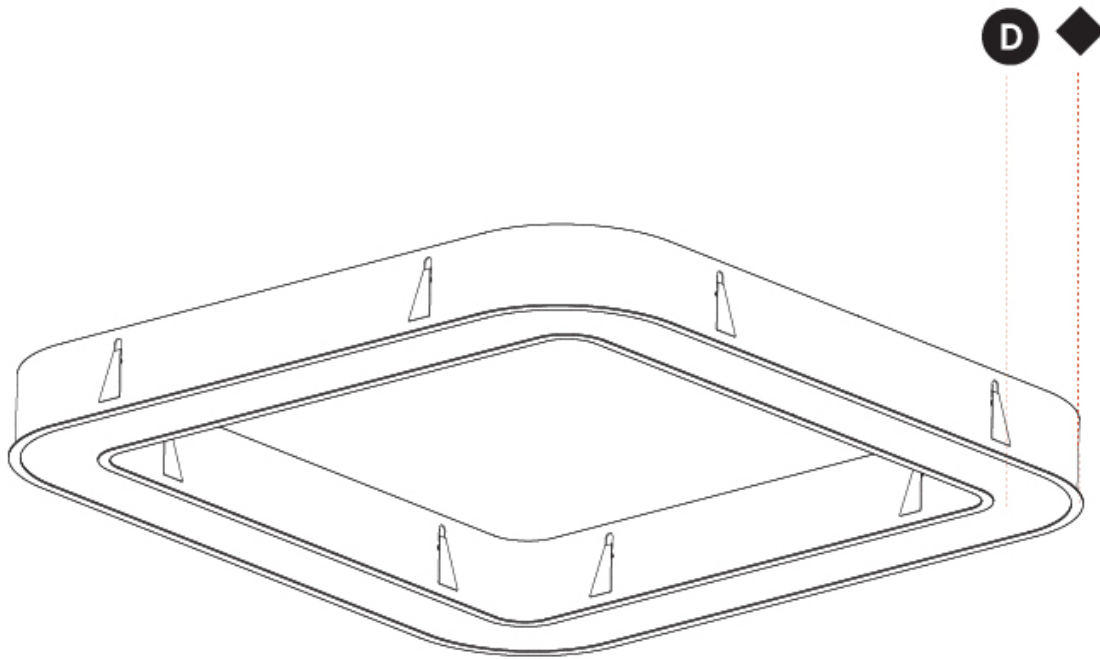

A37565-

PROJECT	_____
TYPE	_____
SPECIFIER	_____
QUANTITY	_____
DATE	_____

A