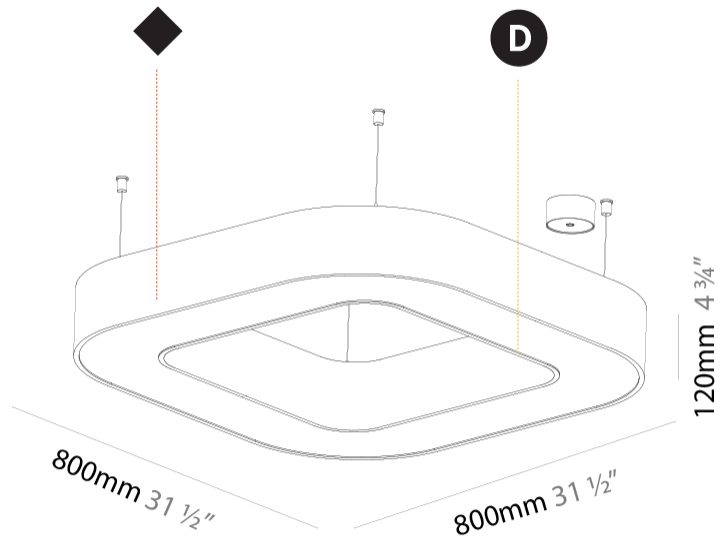

GENERAL

Series: Quantum
Partner: Prolicht
Division: Architectural
Installation: Suspension
Product Type: Pendant
Mounting Location: Ceiling
Light Distribution: Direct

PHYSICAL

Shape: Square
Length (mm): 800
Length (in): 31 1/2
Width (mm): 800
Width (in): 31 1/2
Height (mm): 120
Height (in): 4 3/4
Max. Overall Height (mm): 2120
Max. Overall Height (in): 83 7/16
Weight (kg): 9.422
Weight (lbs): 20.73
Diffuser: PMMA - Opal or Micro-Prism
Fixture Finish: SSR / BKV / CWI / CRY / HAB / UFT / ITA / RUA / FTG / MYG / LOD / PUS / FRO / FUP / KIA / POP / BLS / SPG / MEY / GOH / CHC / COM / ABZ / JAG / OBR / MOS / ROR
Fixture Material: PMMA / Aluminum

ELECTRICAL

Lamp Type: LED (Zhaga Standard)
Input Wattage (W): 40
Total Output Wattage (W): 31 / 25.6 (3500K)
Dimming: Non-Dimming / Phase Dimming (120Vac only) / 0-10V Dimming
Driver Included: Yes
Driver Location: Integrated
Driver Type: Constant Current - 120 / 277Vac
Driver Class: Class 2
Input Voltage (V): 120 - 277
Constant Current (MA): 350 / 800 (3500K)

LED

Color Temperature (°K): 3000 / 3500 / 4000
Max. Delivered Lumen (lm): 3690 / 3822 / 3900
CRI: >80 CRI
Efficiency (%): 65
Lamp Life (hrs): 50000

OPTICAL

RATINGS AND CERTIFICATIONS

Certified By: Certified for North American Standards
IP rating: IP20