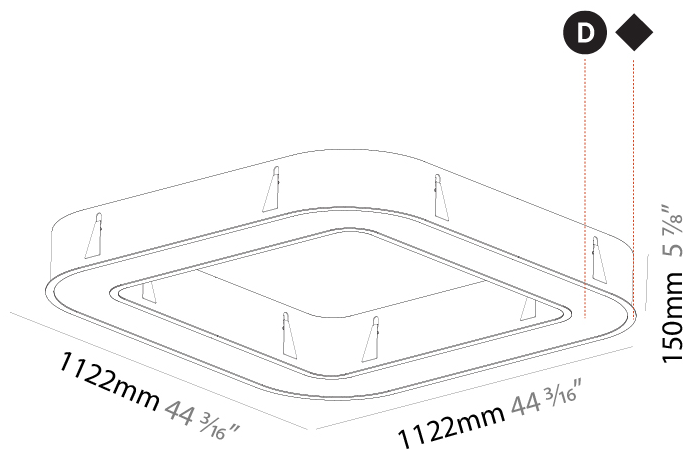

GENERAL

Series: Quantum
Partner: Prolicht
Division: Architectural
Installation: Recessed
Product Type: Ceiling Recessed
Mounting Location: Ceiling
Light Distribution: Direct

PHYSICAL

Shape: Square
Length (mm): 1122
Length (in): 44 ³/₁₆
Width (mm): 1122
Width (in): 44 ³/₁₆
Height (mm): 150
Height (in): 5 ⁷/₈
Min. Recessing Depth (mm): 160
Min. Recessing Depth (in): 6 ⁵/₁₆
Weight (kg): 16.085
Weight (lbs): 35.39
Diffuser: [PMMA - Opal or Micro-Prism](#)
Fixture Finish: [SSR / BKV / CWI / CRY / HAB / UFT / ITA / RUA / FTG / MYG / LOD / PUS / FRO / FUP / KIA / POP / BLS / SPG / MEY / GOH / CHC / COM / ABZ / JAG / OBR / MOS / ROR](#)
Fixture Material: [PMMA / Aluminum](#)

ELECTRICAL

Lamp Type: LED (Zhaga Standard)
Input Wattage (W): 60
Total Output Wattage (W): 48 / 38.4 (3500K)
Dimming: [Non-Dimming / Phase Dimming (120Vac only) / 0-10V Dimming](#)
Driver Included: Yes
Driver Location: Integrated
Driver Type: Constant Current - 120 / 277Vac
Driver Class: Class 2
Input Voltage (V): 120 - 277
Constant Current (MA): 350 / 1200 (3500K)

LED

[Color Temperature (°K): 3000 / 3500 / 4000](#)
Max. Delivered Lumen (lm): 5540 / 5733 / 5850
CRI: >80 CRI
Efficiency (%): 65
Lamp Life (hrs): 50000

OPTICAL

RATINGS AND CERTIFICATIONS

Certified By: Certified for North American Standards
IP rating: IP20