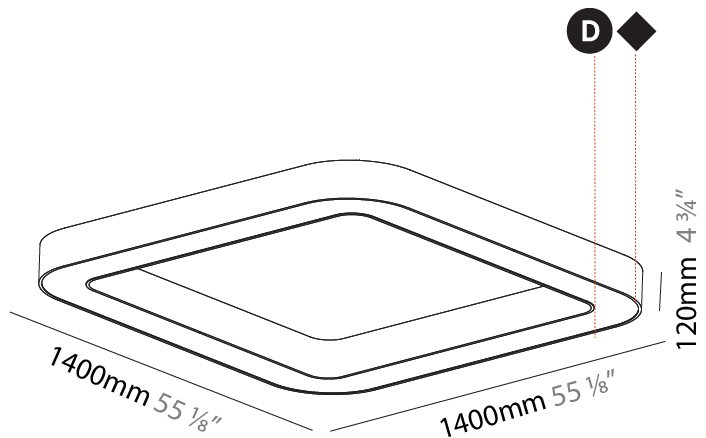

GENERAL

Series: Quantum
Partner: Prolicht
Division: Architectural
Installation: Surface
Product Type: Ceiling Surface
Mounting Location: Ceiling
Light Distribution: Direct

PHYSICAL

Length (mm): 1400
Length (in): 55 1/8
Width (mm): 1400
Width (in): 55 1/8
Height (mm): 120
Height (in): 4 3/4
Weight (kg): 16.878
Weight (lbs): 37.13

Diffuser: PMMA - Opal or Micro-Prism
Fixture Finish: SSR / BKV / CWI / CRY / HAB / UFT / ITA / RUA / FTG / MYG / LOD / PUS / FRO / FUP / KIA / POP / BLS / SPG / MEY / GOH / CHC / COM / ABZ / JAG / OBR / MOS / ROR
Fixture Material: PMMA / Aluminum

ELECTRICAL

Lamp Type: LED (Zhaga Standard)
Input Wattage (W): 80
Total Output Wattage (W): 64 / 51.2 (3500K)
Dimming: Non-Dimming / Phase Dimming (120Vac only) / 0-10V Dimming
Driver Included: Yes
Driver Location: Integrated
Driver Type: Constant Current - 120 / 277Vac
Driver Class: Class 2
Input Voltage (V): 120 - 277
Constant Current (MA): 350 / 800 (3500K)

LED

Color Temperature (°K): 3000 / 3500 / 4000
Max. Delivered Lumen (lm): 7380 / 7644 / 7800
CRI: >80 CRI
Efficiency (%): 65
Lamp Life (hrs): 50000

OPTICAL

RATINGS AND CERTIFICATIONS

Certified By: Certified for North American Standards
IP rating: IP20

PROJECT	_____
TYPE	_____
SPECIFIER	_____
QUANTITY	_____
DATE	_____