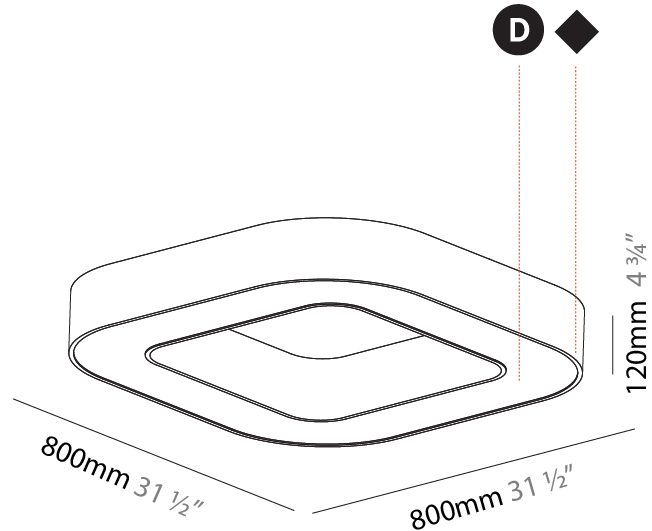

GENERAL

Series: Quantum
Partner: Prolicht
Division: Architectural
Installation: Surface
Product Type: Ceiling Surface
Mounting Location: Ceiling
Light Distribution: Direct

PHYSICAL

Shape: Square
Length (mm): 800
Length (in): 31 1/2
Width (mm): 800
Width (in): 31 1/2
Height (mm): 120
Height (in): 4 3/4
Weight (kg): 9.04
Weight (lbs): 19.92
Diffuser: PMMA - Opal or Micro-Prism
Fixture Finish: SSR / BKV / CWI / CRY / HAB / UFT / ITA / RUA / FTG / MYG / LOD / PUS / FRO / FUP / KIA / POP / BLS / SPG / MEY / GOH / CHC / COM / ABZ / JAG / OBR / MOS / ROR
Fixture Material: PMMA / Aluminum

ELECTRICAL

Lamp Type: LED (Zhaga Standard)
Input Wattage (W): 40
Total Output Wattage (W): 32 / 25.6 (3500K)
Dimming: Non-Dimming / Phase Dimming (120Vac only) / 0-10V Dimming
Driver Included: Yes
Driver Location: Integrated
Driver Type: Constant Current - 120 / 277Vac
Driver Class: Class 2
Input Voltage (V): 120 - 277
Constant Current (MA): 350 / 800 (3500K)

LED

Color Temperature (°K): 3000 / 3500 / 4000
Max. Delivered Lumen (lm): 3690 / 3822 / 3900
CRI: >80 CRI
Efficiency (%): 65
Lamp Life (hrs): 50000

OPTICAL

RATINGS AND CERTIFICATIONS

Certified By: Certified for North American Standards
IP rating: IP20

PROJECT	
TYPE	
SPECIFIER	
QUANTITY	
DATE