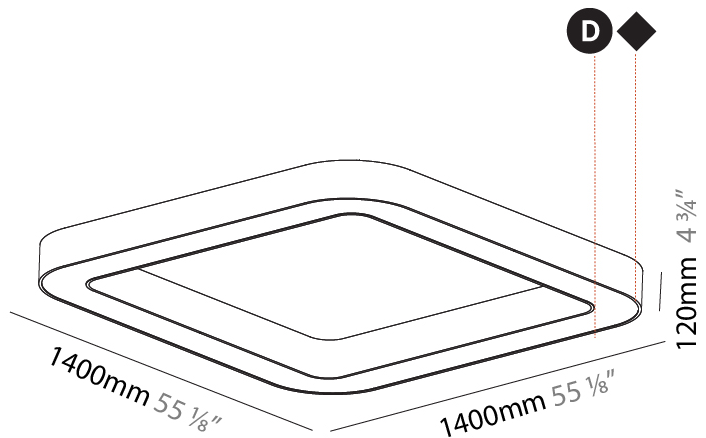

GENERAL

Series: Quantum
Partner: Prolicht
Division: Architectural
Installation: Surface
Product Type: Ceiling Surface
Mounting Location: Ceiling
Light Distribution: Direct

PHYSICAL

Length (mm): 1400
Length (in): 55 1/8
Width (mm): 1400
Width (in): 55 1/8
Height (mm): 120
Height (in): 4 3/4
Weight (kg): 16.878
Weight (lbs): 37.13

Diffuser: [PMMA - Opal or Micro-Prism](#)
Fixture Finish: [SSR / BKV / CWI / CRY / HAB / UFT / ITA / RUA / FTG / MYG / LOD / PUS / FRO / FUP / KIA / POP / BLS / SPG / MEY / GOH / CHC / COM / ABZ / JAG / OBR / MOS / ROR](#)

Fixture Material: [PMMA / Aluminum](#)

ELECTRICAL

Lamp Type: LED (Zhaga Standard)
Input Wattage (W): 80
Total Output Wattage (W): 64 / 51.2 (3500K)
Dimming: [Non-Dimming / Phase Dimming (120Vac only) / 0-10V Dimming](#)
Driver Included: Yes
Driver Location: Integrated
Driver Type: Constant Current - 120 / 277Vac
Driver Class: Class 2
Input Voltage (V): 120 - 277
Constant Current (MA): 350 / 800 (3500K)

LED

Color Temperature (°K): [3000 / 3500 / 4000](#)
Max. Delivered Lumen (lm): 7380 / 7644 / 7800
CRI: >80 CRI
Efficiency (%): 65
Lamp Life (hrs): 50000

OPTICAL

RATINGS AND CERTIFICATIONS

Certified By: Certified for North American Standards
IP rating: IP20

PROJECT	_____
TYPE	_____
SPECIFIER	_____
QUANTITY	_____
DATE	_____