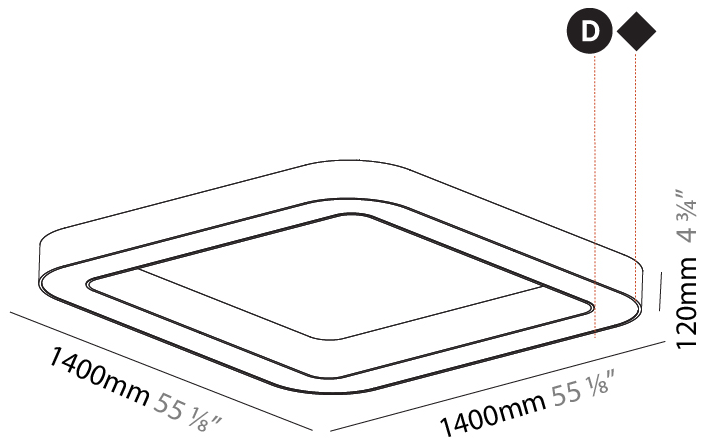

1. To build a product code in our configurator select the specify button on the base model # product page
2. To build a manual product code on this datasheet choose from the options listed below in blue font and add the suffix to the base model #

GENERAL

Series: Quantum
Brand: Prolicht
Division: Architectural
Mounting Type: Surface
Mounting Location: Ceiling

PHYSICAL

Length (mm): 1400
Length (in): 55 1/8
Width (mm): 1400
Width (in): 55 1/8
Height (mm): 120
Height (in): 4 3/4
Light Distribution: Direct
Weight (kg): 16.878
Weight (lbs): 37.13
Diffuser: PMMA - Opal or Micro-Prism
Fixture Finish: SSR / BKV / CWI / CRY / HAB / UFT / ITA / RUA / FTG / MYG / LOD / PUS / FRO / FUP / KIA / POP / BLS / SPG / MEY / GOH / GUM / CHC / COM / ABZ / JAG / OBR / MOS / ROR
Fixture Material: Aluminum

ELECTRICAL

Lamp Type: LED (Zhaga Standard)
Input Wattage (W): 80
Total Output Wattage (W): 64 / 51.2 (3500K)
Dimming: Non-Dimming / Phase Dimming (120Vac only) / 0-10V Dimming
Driver Included: Yes
Driver Location: Integrated
Driver Type: Constant Current - 120 / 277Vac
Driver Class: Class 2
Input Voltage (V): 120 - 277
Constant Current (MA): 350 / 800 (3500K)

LED

Color Temperature (°K): 3000 / 3500 / 4000
Max. Delivered Lumen (lm): 7380 / 7644 / 7800
CRI: >80 CRI
Efficiency (%): 65
Lamp Life (hrs): 50000

OPTICAL

RATINGS AND CERTIFICATIONS

Certified By: Certified for North American Standards
IP rating: IP20

PROJECT	
TYPE	
SPECIFIER	
QUANTITY	
DATE