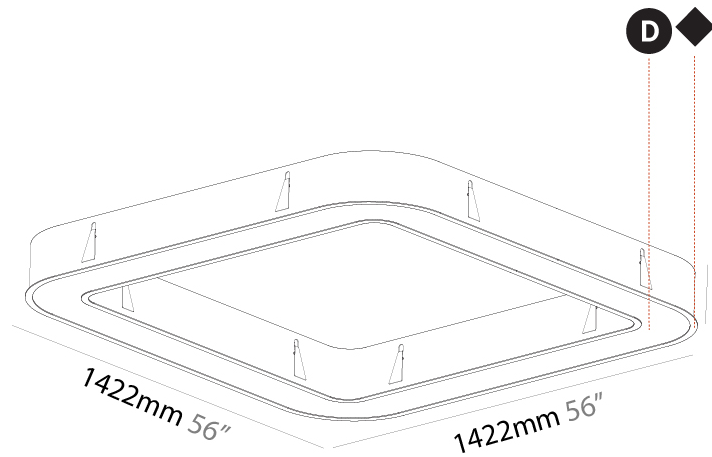

GENERAL

Series: Quantum
Brand: Prolicht
Division: Architectural
Mounting Type: Recessed
Mounting Location: Ceiling
Subcategory: Ambient

PHYSICAL

Shape: Square
Length (mm): 1422
Length (in): 56
Width (mm): 1422
Width (in): 56
Height (mm): 150
Height (in): 5 7/8
Min. Recessing Depth (mm): 160
Min. Recessing Depth (in): 6 3/16
Light Distribution: Direct
Weight (kg): 21.113
Weight (lbs): 46.45
Diffuser: [PMMA - Opal or Micro-Prism](#)
Fixture Finish: [SSR / BKV / CWI / CRY / HAB / UFT / ITA / RUA / FTG / MYG / LOD / PUS / FRO / FUP / KIA / POP / BLS / SPG / MEY / GOH / GUM / CHC / COM / ABZ / JAG / OBR / MOS / ROR](#)
Fixture Material: Aluminum

ELECTRICAL

Lamp Type: LED (Zhaga Standard)
Input Wattage (W): 80
Total Output Wattage (W): 64 / 51.2 (3500K)
Dimming: [Non-Dimming / Phase Dimming (120Vac only) / 0-10V Dimming](#)
Driver Included: Yes
Driver Location: Integrated
Driver Type: Constant Current - 120 / 277Vac
Driver Class: Class 2
Input Voltage (V): 120 - 277
Constant Current (MA): 350 / 800 (3500K)

LED

Color Temperature (*K): [3000 / 3500 / 4000](#)
Max. Delivered Lumen (lm): 7380 / 7644 / 7800
CRI: >80 CRI
Efficiency (%): 65
Lamp Life (hrs): 50000

OPTICAL

RATINGS AND CERTIFICATIONS

Certified By: Certified for North American Standards
IP rating: IP20