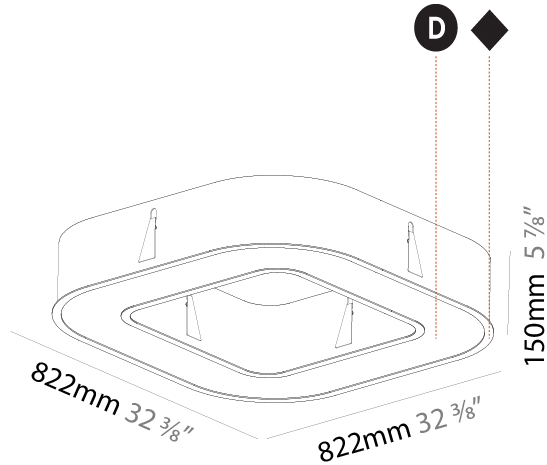

GENERAL

Series: Quantum
Brand: Prolicht
Division: Architectural
Mounting Type: Recessed
Mounting Location: Ceiling
Subcategory: Ambient

PHYSICAL

Shape: Square
Length (mm): 822
Length (in): 32 ³/₈"
Width (mm): 822
Width (in): 32 ³/₈"
Height (mm): 150
Height (in): 5 ⁷/₈"
Min. Recessing Depth (mm): 160
Min. Recessing Depth (in): 6 ⁵/₁₆"
Light Distribution: Direct
Weight (kg): 10.55
Weight (lbs): 23.21
Diffuser: [PMMA - Opal or Micro-Prism](#)
Fixture Finish: [SSR / BKV / CWI / CRY / HAB / UFT / ITA / RUA / FTG / MYG / LOD / PUS / FRO / FUP / KIA / POP / BLS / SPG / MEY / GOH / GUM / CHC / COM / ABZ / JAG / OBR / MOS / ROR](#)
Fixture Material: Aluminum

ELECTRICAL

Lamp Type: LED (Zhaga Standard)
Input Wattage (W): 40
Total Output Wattage (W): 32 / 25.6 (3500K)
Dimming: [Non-Dimming / Phase Dimming (120Vac only) / 0-10V Dimming](#)
Driver Included: Yes
Driver Location: Integrated
Driver Type: Constant Current - 120 / 277Vac
Driver Class: Class 2
Input Voltage (V): 120 - 277
Constant Current (MA): 350 / 800 (3500K)

LED

[Color Temperature (°K): 3000 / 3500 / 4000](#)
Max. Delivered Lumen (lm): 3690 / 3822 / 3900
CRI: >80 CRI
Efficiency (%): 65
Lamp Life (hrs): 50000

OPTICAL

RATINGS AND CERTIFICATIONS

Certified By: Certified for North American Standards
IP rating: IP20

PROJECT
TYPE
SPECIFIER
QUANTITY
DATE