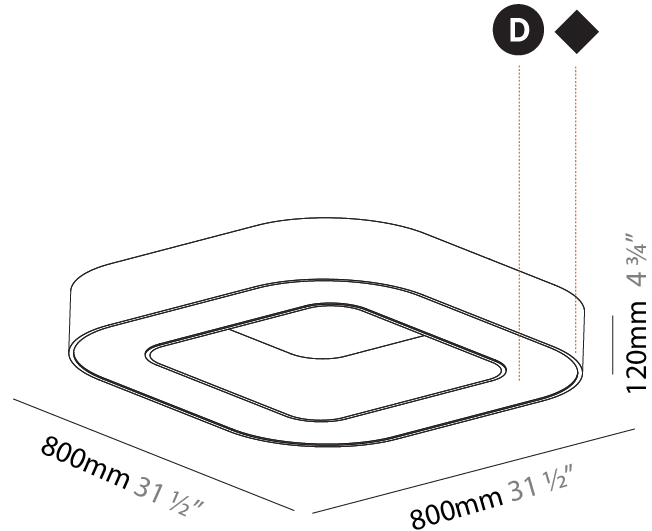

1. To build a product code in our configurator select the specify button on the base model # product page
2. To build a manual product code on this datasheet choose from the options listed below in blue font and add the suffix to the base model #

GENERAL

Series: Quantum
Brand: Prolicht
Division: Architectural
Mounting Type: Surface
Mounting Location: Ceiling
Subcategory: Ambient

PHYSICAL

Shape: Square
Length (mm): 800
Length (in): 31 1/2
Width (mm): 800
Width (in): 31 1/2
Height (mm): 120
Height (in): 4 3/4
Light Distribution: Direct
Weight (kg): 9.04
Weight (lbs): 19.92
Diffuser: PMMA - Opal or Micro-Prism
Fixture Finish: SSR / BKV / CWI / CRY / HAB / UFT / ITA / RUA / FTG / MYG / LOD / PUS / FRO / FUP / KIA / POP / BLS / SPG / MEY / GOH / GUM / CHC / COM / ABZ / JAG / OBR / MOS / ROR
Fixture Material: Aluminum

ELECTRICAL

Lamp Type: LED (Zhaga Standard)
Input Wattage (W): 40
Total Output Wattage (W): 32 / 25.6 (3500K)
Dimming: Non-Dimming / Phase Dimming (120Vac only) / 0-10V Dimming
Driver Included: Yes
Driver Location: Integrated
Driver Type: Constant Current - 120 / 277Vac
Driver Class: Class 2
Input Voltage (V): 120 - 277
Constant Current (MA): 350 / 800 (3500K)

LED

Color Temperature (°K): 3000 / 3500 / 4000
Max. Delivered Lumen (lm): 3690 / 3822 / 3900
CRI: >80 CRI
Efficiency (%): 65
Lamp Life (hrs): 50000

OPTICAL

RATINGS AND CERTIFICATIONS

Certified By: Certified for North American Standards
IP rating: IP20