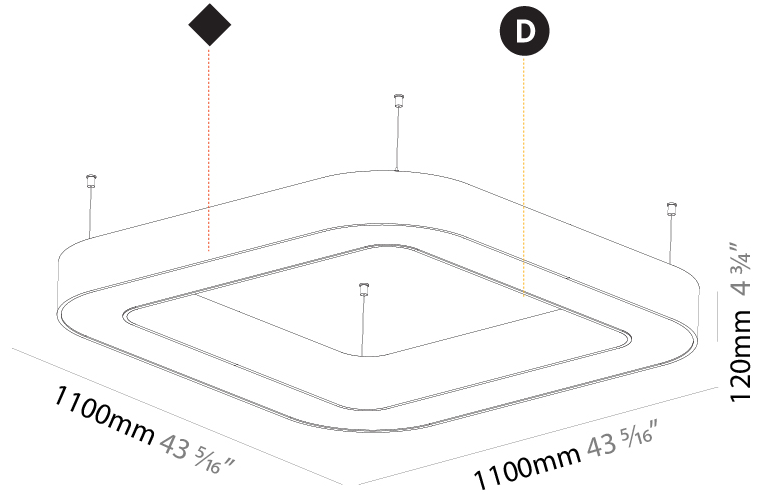

GENERAL

Series: Quantum
Brand: Prolicht
Division: Architectural
Mounting Type: Suspension
Mounting Location: Ceiling
Subcategory: Ambient

PHYSICAL

Shape: Square
Length (mm): 1100
Length (in): 43 ⁵/₁₆
Width (mm): 1100
Width (in): 43 ⁵/₁₆
Height (mm): 120
Height (in): 4 ³/₄
Max. Overall Height (mm): 2120
Max. Overall Height (in): 83 ⁷/₁₆
Light Distribution: Direct
Weight (kg): 13.125
Weight (lbs): 28.88
Diffuser: [PMMA - Opal or Micro-Prism](#)
Fixture Finish: [SSR / BKV / CWI / CRY / HAB / UFT / ITA / RUA / FTG / MYG / LOD / PUS / FRO / FUP / KIA / POP / BLS / SPG / MEY / GOH / GUM / CHC / COM / ABZ / JAG / OBR / MOS / ROR](#)
Fixture Material: Aluminum

ELECTRICAL

Lamp Type: LED (Zhaga Standard)
Input Wattage (W): 60
Total Output Wattage (W): 48 / 38.4 (3500K)
Dimming: [Non-Dimming / Phase Dimming (120Vac only) / 0-10V Dimming](#)
Driver Included: Yes
Driver Location: Integrated
Driver Type: Constant Current - 120 / 277Vac
Driver Class: Class 2
Input Voltage (V): 120 - 277
Constant Current (MA): 350 / 1200 (3500K)

LED

[Color Temperature (°K): 3000 / 3500 / 4000](#)
Max. Delivered Lumen (lm): 5540 / 5733 / 5850
CRI: >80 CRI
Efficiency (%): 65
Lamp Life (hrs): 50000

OPTICAL

RATINGS AND CERTIFICATIONS

Certified By: Certified for North American Standards
IP rating: IP20

PROJECT	_____
TYPE	_____
SPECIFIER	_____
QUANTITY	_____
DATE	_____