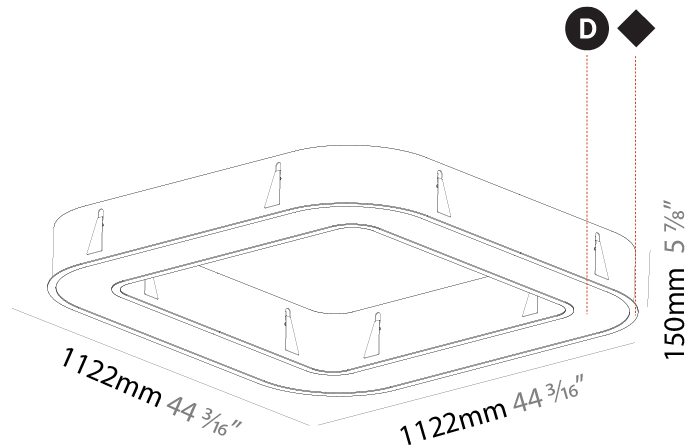

GENERAL

Series: Quantum
Brand: Prolicht
Division: Architectural
Mounting Type: Recessed
Mounting Location: Ceiling
Subcategory: Ambient

PHYSICAL

Shape: Square
Length (mm): 1122
Length (in): 44 ³/₁₆
Width (mm): 1122
Width (in): 44 ³/₁₆
Height (mm): 150
Height (in): 5 ⁷/₈
Min. Recessing Depth (mm): 160
Min. Recessing Depth (in): 6 ⁵/₁₆
Light Distribution: Direct
Weight (kg): 16.085
Weight (lbs): 35.39
Diffuser: PMMA - Opal or Micro-Prism
Fixture Finish: SSR / BKV / CWI / CRY / HAB / UFT / ITA / RUA / FTG / MYG / LOD / PUS / FRO / FUP / KIA / POP / BLS / SPG / MEY / GOH / GUM / CHC / COM / ABZ / JAG / OBR / MOS / ROR
Fixture Material: Aluminum

ELECTRICAL

Lamp Type: LED (Zhaga Standard)
Input Wattage (W): 60
Total Output Wattage (W): 48 / 38.4 (3500K)
Dimming: Non-Dimming / Phase Dimming (120Vac only) / 0-10V Dimming
Driver Included: Yes
Driver Location: Integrated
Driver Type: Constant Current - 120 / 277Vac
Driver Class: Class 2
Input Voltage (V): 120 - 277
Constant Current (MA): 350 / 1200 (3500K)

LED

Color Temperature (°K): 3000 / 3500 / 4000
Max. Delivered Lumen (lm): 5540 / 5733 / 5850
CRI: >80 CRI
Efficiency (%): 65
Lamp Life (hrs): 50000

OPTICAL

RATINGS AND CERTIFICATIONS

Certified By: Certified for North American Standards
IP rating: IP20

PROJECT	
TYPE	
SPECIFIER	
QUANTITY	
DATE