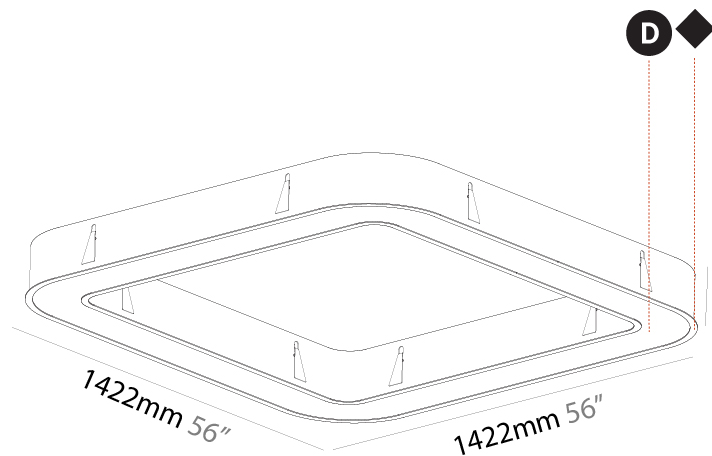

GENERAL

Series: Quantum
Brand: Prolicht
Division: Architectural
Mounting Type: Recessed
Mounting Location: Ceiling
Subcategory: Ambient

PHYSICAL

Shape: Square
Length (mm): 1422
Length (in): 56
Width (mm): 1422
Width (in): 56
Height (mm): 150
Height (in): 5 7/8
Min. Recessing Depth (mm): 160
Min. Recessing Depth (in): 6 3/16
Light Distribution: Direct
Weight (kg): 21.113
Weight (lbs): 46.45
Diffuser: [PMMA - Opal or Micro-Prism](#)
Fixture Finish: [SSR / BKV / CWI / CRY / HAB / UFT / ITA / RUA / FTG / MYG / LOD / PUS / FRO / FUP / KIA / POP / BLS / SPG / MEY / GOH / GUM / CHC / COM / ABZ / JAG / OBR / MOS / ROR](#)
Fixture Material: Aluminum

ELECTRICAL

Lamp Type: LED (Zhaga Standard)
Input Wattage (W): 80
Total Output Wattage (W): 64 / 51.2 (3500K)
Dimming: [Non-Dimming / Phase Dimming (120Vac only) / 0-10V Dimming](#)
Driver Included: Yes
Driver Location: Integrated
Driver Type: Constant Current - 120 / 277Vac
Driver Class: Class 2
Input Voltage (V): 120 - 277
Constant Current (MA): 350 / 800 (3500K)

LED

Color Temperature (*K): [3000 / 3500 / 4000](#)
Max. Delivered Lumen (lm): 7380 / 7644 / 7800
CRI: >80 CRI
Efficiency (%): 65
Lamp Life (hrs): 50000

OPTICAL

RATINGS AND CERTIFICATIONS

Certified By: Certified for North American Standards
IP rating: IP20