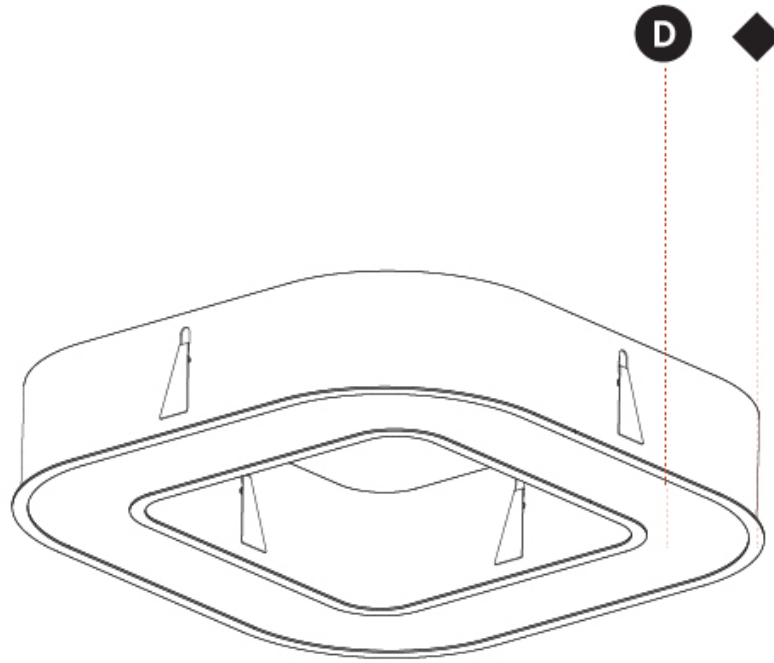

A37561-

PROJECT _____

TYPE _____

SPECIFIER _____

QUANTITY _____

DATE _____

A