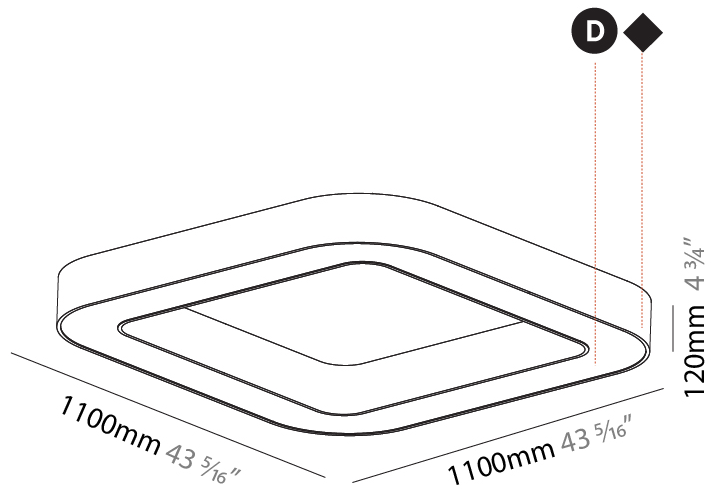

1. To build a product code in our configurator select the specify button on the base model # product page
2. To build a manual product code on this datasheet choose from the options listed below in blue font and add the suffix to the base model #

GENERAL

Series: Quantum
Brand: Prolicht
Division: Architectural
Mounting Type: Surface
Mounting Location: Ceiling
Subcategory: Ambient

PHYSICAL

Shape: Square
Length (mm): 1100
Length (in): 43 ⁵/₁₆"
Width (mm): 1100
Width (in): 43 ⁵/₁₆"
Height (mm): 120
Height (in): 4 ³/₄"
Light Distribution: Direct
Weight (kg): 14.2
Weight (lbs): 31.24
Diffuser: PMMA - Opal or Micro-Prism
Fixture Finish: SSR / BKV / CWI / CRY / HAB / UFT / ITA / RUA / FTG / MYG / LOD / PUS / FRO / FUP / KIA / POP / BLS / SPG / MEY / GOH / GUM / CHC / COM / ABZ / JAG / OBR / MOS / ROR
Fixture Material: Aluminum

ELECTRICAL

Lamp Type: LED (Zhaga Standard)
Input Wattage (W): 60
Total Output Wattage (W): 48 / 38.4 (3500K)
Dimming: Non-Dimming / Phase Dimming (120Vac only) / 0-10V Dimming
Driver Included: Yes
Driver Location: Integrated
Driver Type: Constant Current - 120 / 277Vac
Driver Class: Class 2
Input Voltage (V): 120 - 277
Constant Current (MA): 350 / 1200 (3500K)

LED

Color Temperature (°K): 3000 / 3500 / 4000
Max. Delivered Lumen (lm): 5540 / 5733 / 5850
CRI: >80 CRI
Efficiency (%): 65
Lamp Life (hrs): 50000

OPTICAL

RATINGS AND CERTIFICATIONS

Certified By: Certified for North American Standards
IP rating: IP20