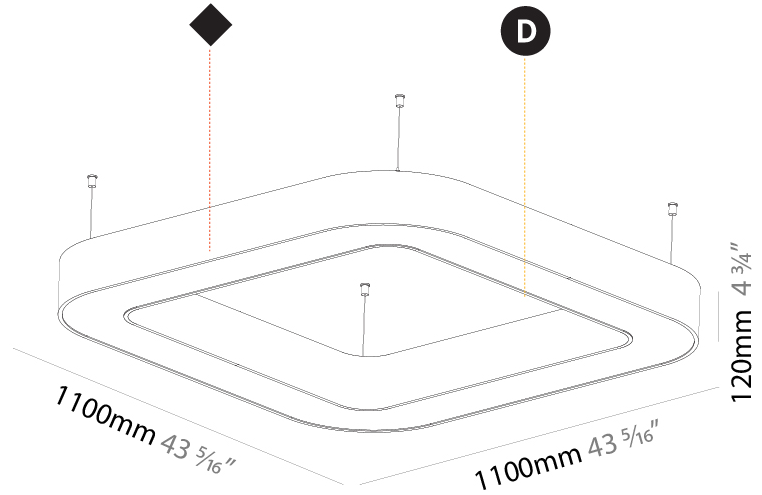

GENERAL

Series: Quantum
Brand: Prolicht
Division: Architectural
Mounting Type: Suspension
Mounting Location: Ceiling
Subcategory: Ambient

PHYSICAL

Shape: Square
Length (mm): 1100
Length (in): 43 ⁵/₁₆
Width (mm): 1100
Width (in): 43 ⁵/₁₆
Height (mm): 120
Height (in): 4 ³/₄
Max. Overall Height (mm): 2120
Max. Overall Height (in): 83 ⁷/₁₆
Light Distribution: Direct / Indirect
Weight (kg): 13.639
Weight (lbs): 30
Diffuser: [PMMA - Opal or Micro-Prism](#)
Fixture Finish: [SSR / BKV / CWI / CRY / HAB / UFT / ITA / RUA / FTG / MYG / LOD / PUS / FRO / FUP / KIA / POP / BLS / SPG / MEY / GOH / GUM / CHC / COM / ABZ / JAG / OBR / MOS / ROR](#)
Fixture Material: Aluminum

ELECTRICAL

Lamp Type: LED (Zhaga Standard)
Input Wattage (W): 100
Total Output Wattage (W): 80 / 64 (3500K)
Dimming: [Non-Dimming / Phase Dimming (120Vac only) / 0-10V Dimming](#)
Driver Included: Yes
Driver Location: Integrated
Driver Type: Constant Current - 120 / 277Vac
Driver Class: Class 2
Input Voltage (V): 120 - 277
Constant Current (MA): 350 / 1200/800 (3500K)

LED

[Color Temperature (°K): 3000 / 3500 / 4000](#)
Max. Delivered Lumen (lm): 5540 / 5733 / 5850 Direct / 4870 / 5047 / 5150 Indirect
CRI: >80 CRI
Efficiency (%): 70.9
Lamp Life (hrs): 50000

OPTICAL

RATINGS AND CERTIFICATIONS

Certified By: Certified for North American Standards
IP rating: IP20

PROJECT _____
TYPE _____
SPECIFIER _____
QUANTITY _____
DATE _____