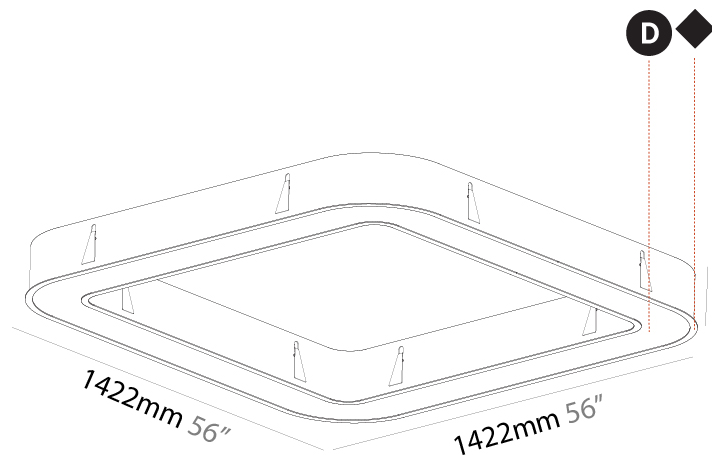

GENERAL

Series: Quantum
Brand: Prolicht
Division: Architectural
Mounting Type: Recessed
Mounting Location: Ceiling
Subcategory: Ambient

PHYSICAL

Shape: Square
Length (mm): 1422
Length (in): 56
Width (mm): 1422
Width (in): 56
Height (mm): 150
Height (in): 5 7/8
Min. Recessing Depth (mm): 160
Min. Recessing Depth (in): 6 3/16
Light Distribution: Direct
Weight (kg): 21.113
Weight (lbs): 46.45
Diffuser: PMMA - Opal or Micro-Prism
Fixture Finish: SSR / BKV / CWI / CRY / HAB / UFT / ITA / RUA / FTG / MYG / LOD / PUS / FRO / FUP / KIA / POP / BLS / SPG / MEY / GOH / GUM / CHC / COM / ABZ / JAG / OBR / MOS / ROR
Fixture Material: Aluminum

ELECTRICAL

Lamp Type: LED (Zhaga Standard)
Input Wattage (W): 80
Total Output Wattage (W): 64 / 51.2 (3500K)
Dimming: Non-Dimming / Phase Dimming (120Vac only) / 0-10V Dimming
Driver Included: Yes
Driver Location: Integrated
Driver Type: Constant Current - 120 / 277Vac
Driver Class: Class 2
Input Voltage (V): 120 - 277
Constant Current (MA): 350 / 800 (3500K)

LED

Color Temperature (*K): 3000 / 3500 / 4000
Max. Delivered Lumen (lm): 7380 / 7644 / 7800
CRI: >80 CRI
Efficiency (%): 65
Lamp Life (hrs): 50000

OPTICAL

RATINGS AND CERTIFICATIONS

Certified By: Certified for North American Standards
IP rating: IP20