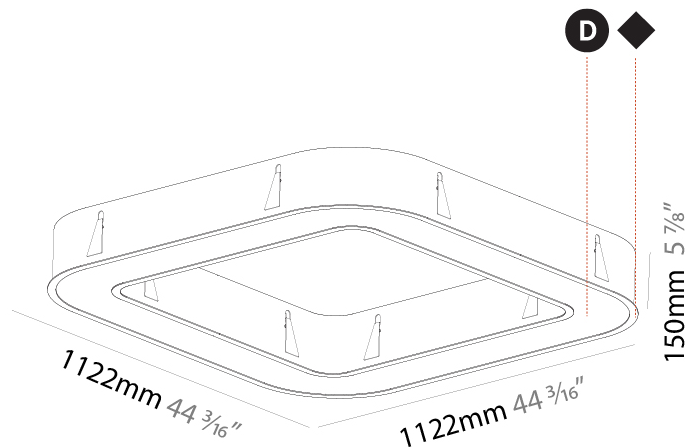

GENERAL

Series: Quantum
Brand: Prolicht
Division: Architectural
Mounting Type: Recessed
Mounting Location: Ceiling
Subcategory: Ambient

PHYSICAL

Shape: Square
Length (mm): 1122
Length (in): 44 ³/₁₆
Width (mm): 1122
Width (in): 44 ³/₁₆
Height (mm): 150
Height (in): 5 ⁷/₈
Min. Recessing Depth (mm): 160
Min. Recessing Depth (in): 6 ⁵/₁₆
Light Distribution: Direct
Weight (kg): 16.085
Weight (lbs): 35.39
Diffuser: PMMA - Opal or Micro-Prism
Fixture Finish: SSR / BKV / CWI / CRY / HAB / UFT / ITA / RUA / FTG / MYG / LOD / PUS / FRO / FUP / KIA / POP / BLS / SPG / MEY / GOH / GUM / CHC / COM / ABZ / JAG / OBR / MOS / ROR
Fixture Material: Aluminum

ELECTRICAL

Lamp Type: LED (Zhaga Standard)
Input Wattage (W): 60
Total Output Wattage (W): 48 / 38.4 (3500K)
Dimming: Non-Dimming / Phase Dimming (120Vac only) / 0-10V Dimming
Driver Included: Yes
Driver Location: Integrated
Driver Type: Constant Current - 120 / 277Vac
Driver Class: Class 2
Input Voltage (V): 120 - 277
Constant Current (MA): 350 / 1200 (3500K)

LED

Color Temperature (°K): 3000 / 3500 / 4000
Max. Delivered Lumen (lm): 5540 / 5733 / 5850
CRI: >80 CRI
Efficiency (%): 65
Lamp Life (hrs): 50000

OPTICAL

RATINGS AND CERTIFICATIONS

Certified By: Certified for North American Standards
IP rating: IP20

PROJECT	
TYPE	
SPECIFIER	
QUANTITY	
DATE