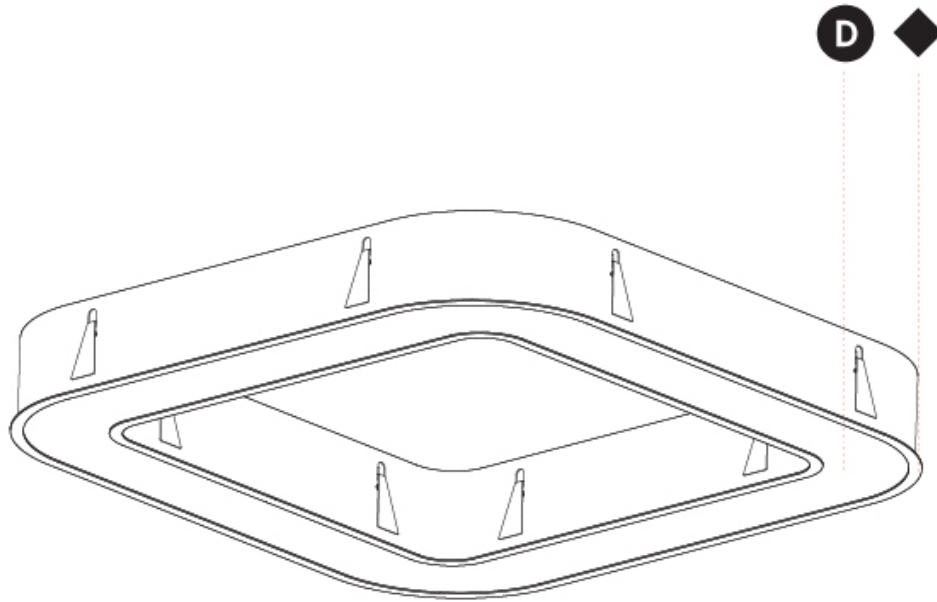

A37563-

PROJECT	_____
TYPE	_____
SPECIFIER	_____
QUANTITY	_____
DATE	_____