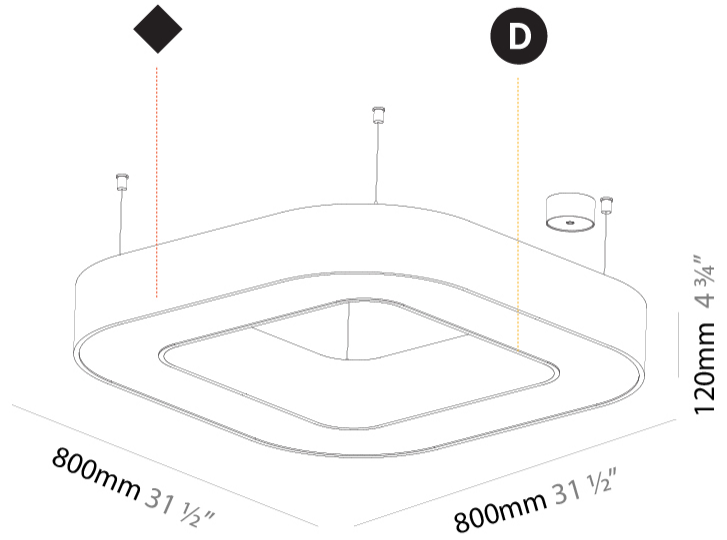

GENERAL

Series: Quantum
Brand: Prolicht
Division: Architectural
Mounting Type: Suspension
Mounting Location: Ceiling
Subcategory: Ambient

PHYSICAL

Shape: Square
Length (mm): 800
Length (in): 31 1/2
Width (mm): 800
Width (in): 31 1/2
Height (mm): 120
Height (in): 4 3/4
Max. Overall Height (mm): 2120
Max. Overall Height (in): 83 7/16
Light Distribution: Direct
Weight (kg): 9.422
Weight (lbs): 20.73
Diffuser: [PMMA - Opal or Micro-Prism](#)
Fixture Finish: [SSR / BKV / CWI / CRY / HAB / UFT / ITA / RUA / FTG / MYG / LOD / PUS / FRO / FUP / KIA / POP / BLS / SPG / MEY / GOH / GUM / CHC / COM / ABZ / JAG / OBR / MOS / ROR](#)
Fixture Material: Aluminum

ELECTRICAL

Lamp Type: LED (Zhaga Standard)
Input Wattage (W): 40
Total Output Wattage (W): 31 / 25.6 (3500K)
Dimming: [Non-Dimming / Phase Dimming (120Vac only) / 0-10V Dimming](#)
Driver Included: Yes
Driver Location: Integrated
Driver Type: Constant Current - 120 / 277Vac
Driver Class: Class 2
Input Voltage (V): 120 - 277
Constant Current (MA): 350 / 800 (3500K)

LED

[Color Temperature (°K): 3000 / 3500 / 4000](#)
Max. Delivered Lumen (lm): 3690 / 3822 / 3900
CRI: >80 CRI
Efficiency (%): 65
Lamp Life (hrs): 50000

OPTICAL

RATINGS AND CERTIFICATIONS

Certified By: Certified for North American Standards
IP rating: IP20