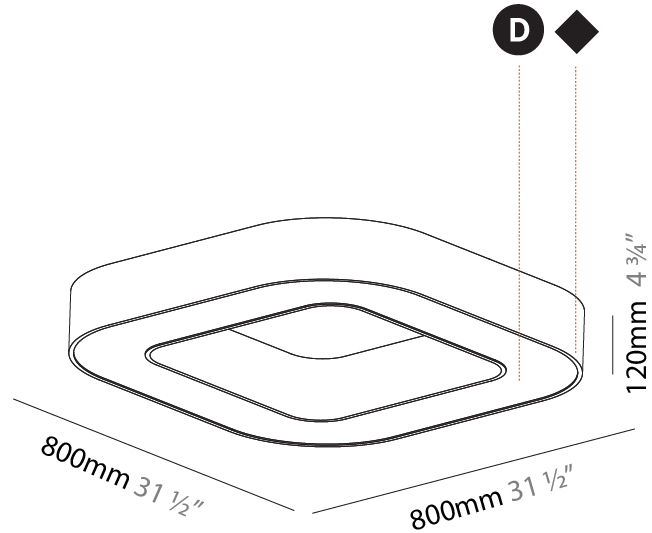

GENERAL

Series: Quantum
Brand: Prolicht
Division: Architectural
Mounting Type: Surface
Mounting Location: Ceiling
Subcategory: Ambient

PHYSICAL

Shape: Square
Length (mm): 800
Length (in): 31 1/2
Width (mm): 800
Width (in): 31 1/2
Height (mm): 120
Height (in): 4 3/4
Light Distribution: Direct
Weight (kg): 9.04
Weight (lbs): 19.92
Diffuser: PMMA - Opal or Micro-Prism
Fixture Finish: SSR / BKV / CWI / CRY / HAB / UFT / ITA / RUA / FTG / MYG / LOD / PUS / FRO / FUP / KIA / POP / BLS / SPG / MEY / GOH / GUM / CHC / COM / ABZ / JAG / OBR / MOS / ROR
Fixture Material: Aluminum

ELECTRICAL

Lamp Type: LED (Zhaga Standard)
Input Wattage (W): 40
Total Output Wattage (W): 32 / 25.6 (3500K)
Dimming: Non-Dimming / Phase Dimming (120Vac only) / 0-10V Dimming
Driver Included: Yes
Driver Location: Integrated
Driver Type: Constant Current - 120 / 277Vac
Driver Class: Class 2
Input Voltage (V): 120 - 277
Constant Current (MA): 350 / 800 (3500K)

LED

Color Temperature (°K): 3000 / 3500 / 4000
Max. Delivered Lumen (lm): 3690 / 3822 / 3900
CRI: >80 CRI
Efficiency (%): 65
Lamp Life (hrs): 50000

OPTICAL

RATINGS AND CERTIFICATIONS

Certified By: Certified for North American Standards
IP rating: IP20

PROJECT
TYPE
SPECIFIER
QUANTITY
DATE