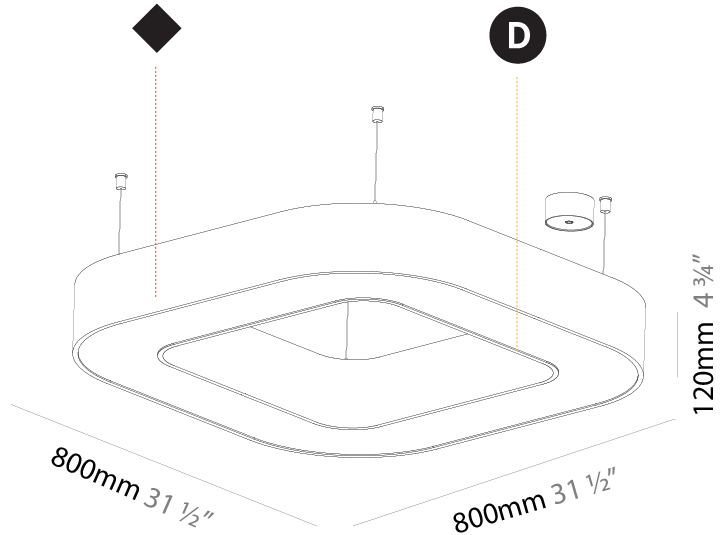

GENERAL

Series: Quantum
Brand: Prolicht
Division: Architectural
Mounting Type: Suspension
Mounting Location: Ceiling
Subcategory: Ambient

PHYSICAL

Shape: Square
Length (mm): 800
Length (in): 31 1/2
Width (mm): 800
Width (in): 31 1/2
Height (mm): 120
Height (in): 4 3/4
Max. Overall Height (mm): 2120
Max. Overall Height (in): 83 7/16
Light Distribution: Direct / Indirect
Weight (kg): 9.71
Weight (lbs): 21.44
Diffuser: [PMMA - Opal or Micro-Prism](#)
Fixture Finish: [SSR / BKV / CWI / CRY / HAB / UFT / ITA / RUA / FTG / MYG / LOD / PUS / FRO / FUP / KIA / POP / BLS / SPG / MEY / GOH / GUM / CHC / COM / ABZ / JAG / OBR / MOS / ROR](#)
Fixture Material: Aluminum

ELECTRICAL

Lamp Type: LED (Zhaga Standard)
Input Wattage (W): 40 / 20
Total Output Wattage (W): 48 / 38.4 (3500K)
Dimming: [Non-Dimming / Phase Dimming (120Vac only) / 0-10V Dimming](#)
Driver Included: Yes
Driver Location: Integrated
Driver Type: Constant Current - 120 / 277Vac
Driver Class: Class 2
Input Voltage (V): 120 - 277
Constant Current (MA): 350 / 800/400 (3500K)

LED

[Color Temperature (°K): 3000 / 3500 / 4000](#)
Max. Delivered Lumen (lm): 3690 / 3822 / 3900 Direct / 2560 / 2646 / 2700 Indirect
CRI: >80 CRI
Efficiency (%): 69.8
Lamp Life (hrs): 50000

OPTICAL

RATINGS AND CERTIFICATIONS

Certified By: Certified for North American Standards
IP rating: IP20

PROJECT
TYPE
SPECIFIER
QUANTITY
DATE