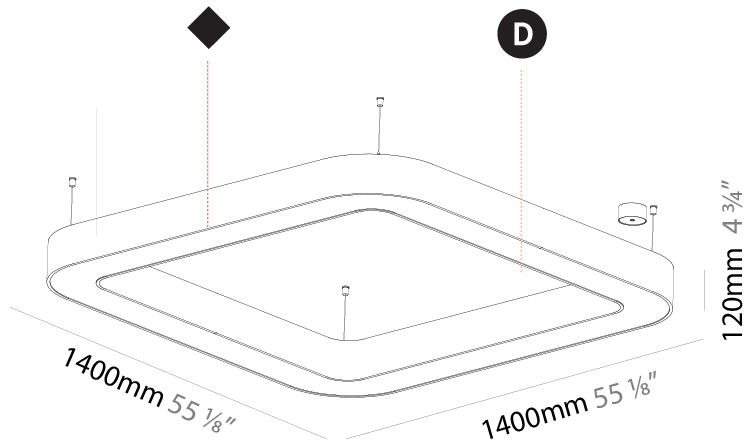

GENERAL

Series: Quantum
Brand: Prolicht
Division: Architectural
Mounting Type: Suspension
Mounting Location: Ceiling
Subcategory: Ambient

PHYSICAL

Shape: Square
Length (mm): 1400
Length (in): 55 1/8
Width (mm): 1400
Width (in): 55 1/8
Height (mm): 120
Height (in): 4 3/4
Max. Overall Height (mm): 2120
Max. Overall Height (in): 83 7/16
Light Distribution: Direct
Weight (kg): 17.644
Weight (lbs): 38.82
Diffuser: [PMMA - Opal or Micro-Prism](#)
Fixture Finish: [SSR / BKV / CWI / CRY / HAB / UFT / ITA / RUA / FTG / MYG / LOD / PUS / FRO / FUP / KIA / POP / BLS / SPG / MEY / GOH / GUM / CHC / COM / ABZ / JAG / OBR / MOS / ROR](#)
Fixture Material: Aluminum

ELECTRICAL

Lamp Type: LED (Zhaga Standard)
Input Wattage (W): 80
Total Output Wattage (W): 64 / 51.2 (3500K)
Dimming: [Non-Dimming / Phase Dimming (120Vac only) / 0-10V Dimming](#)
Driver Included: Yes
Driver Location: Integrated
Driver Type: Constant Current - 120 / 277Vac
Driver Class: Class 2
Input Voltage (V): 120 - 277
Constant Current (MA): 350 / 800 (3500K)

LED

[Color Temperature (°K): 3000 / 3500 / 4000](#)
Max. Delivered Lumen (lm): 7380 / 7644 / 7800
CRI: >80 CRI
Efficiency (%): 0.65
Lamp Life (hrs): 50000

OPTICAL

RATINGS AND CERTIFICATIONS

Certified By: Certified for North American Standards
IP rating: IP20

PROJECT _____
TYPE _____
SPECIFIER _____
QUANTITY _____
DATE _____