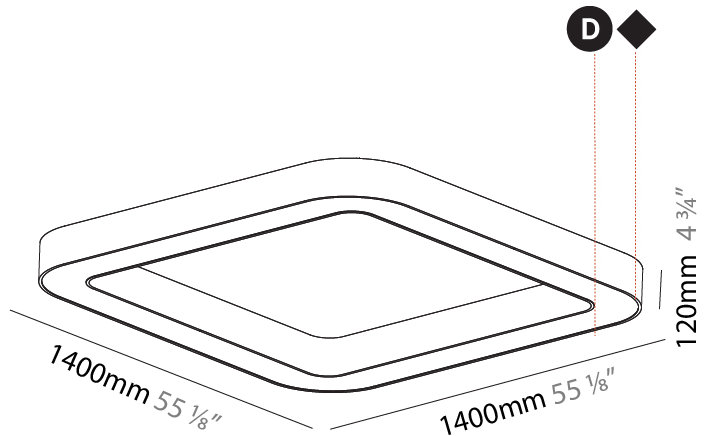

GENERAL

Series: Quantum
Brand: Prolicht
Division: Architectural
Mounting Type: Surface
Mounting Location: Ceiling

PHYSICAL

Length (mm): 1400
Length (in): 55 1/8
Width (mm): 1400
Width (in): 55 1/8
Height (mm): 120
Height (in): 4 3/4
Light Distribution: Direct
Weight (kg): 16.878
Weight (lbs): 37.13
Diffuser: [PMMA - Opal or Micro-Prism](#)
Fixture Finish: [SSR / BKV / CWI / CRY / HAB / UFT / ITA / RUA / FTG / MYG / LOD / PUS / FRO / FUP / KIA / POP / BLS / SPG / MEY / GOH / GUM / CHC / COM / ABZ / JAG / OBR / MOS / ROR](#)
Fixture Material: Aluminum

ELECTRICAL

Lamp Type: LED (Zhaga Standard)
Input Wattage (W): 80
Total Output Wattage (W): 64 / 51.2 (3500K)
Dimming: [Non-Dimming / Phase Dimming (120Vac only) / 0-10V Dimming](#)
Driver Included: Yes
Driver Location: Integrated
Driver Type: Constant Current - 120 / 277Vac
Driver Class: Class 2
Input Voltage (V): 120 - 277
Constant Current (MA): 350 / 800 (3500K)

LED

Color Temperature (°K): [3000 / 3500 / 4000](#)
Max. Delivered Lumen (lm): 7380 / 7644 / 7800
CRI: >80 CRI
Efficiency (%): 65
Lamp Life (hrs): 50000

OPTICAL

RATINGS AND CERTIFICATIONS

Certified By: Certified for North American Standards
IP rating: IP20

PROJECT	_____
TYPE	_____
SPECIFIER	_____
QUANTITY	_____
DATE	_____