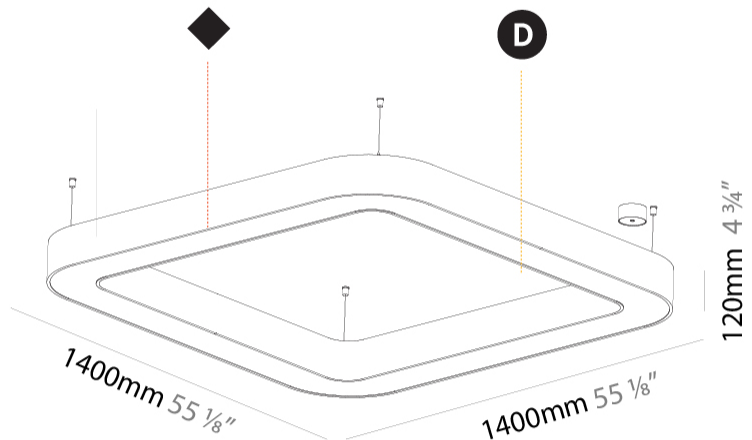

GENERAL

Series: Quantum
Partner: Prolicht
Division: Architectural
Installation: Suspension
Product Type: Pendant
Mounting Location: Ceiling
Light Distribution: Direct

PHYSICAL

Shape: Square
Length (mm): 1400
Length (in): 55 1/8
Width (mm): 1400
Width (in): 55 1/8
Height (mm): 120
Height (in): 4 3/4
Max. Overall Height (mm): 2120
Max. Overall Height (in): 83 7/16
Weight (kg): 17.644
Weight (lbs): 38.82
Diffuser: [PMMA - Opal or Micro-Prism](#)
Fixture Finish: [SSR / BKV / CWI / CRY / HAB / UFT / ITA / RUA / FTG / MYG / LOD / PUS / FRO / FUP / KIA / POP / BLS / SPG / MEY / GOH / CHC / COM / ABZ / JAG / OBR / MOS / ROR](#)
Fixture Material: [PMMA / Aluminum](#)

ELECTRICAL

Lamp Type: LED (Zhaga Standard)
Input Wattage (W): 80
Total Output Wattage (W): 64 / 51.2 (3500K)
Dimming: [Non-Dimming / Phase Dimming (120Vac only) / 0-10V Dimming](#)
Driver Included: Yes
Driver Location: Integrated
Driver Type: Constant Current - 120 / 277Vac
Driver Class: Class 2
Input Voltage (V): 120 - 277
Constant Current (MA): 350 / 800 (3500K)

LED

[Color Temperature (°K): 3000 / 3500 / 4000](#)
Max. Delivered Lumen (lm): 7380 / 7644 / 7800
CRI: >80 CRI
Efficiency (%): 0.65
Lamp Life (hrs): 50000

OPTICAL

RATINGS AND CERTIFICATIONS

Certified By: Certified for North American Standards
IP rating: IP20