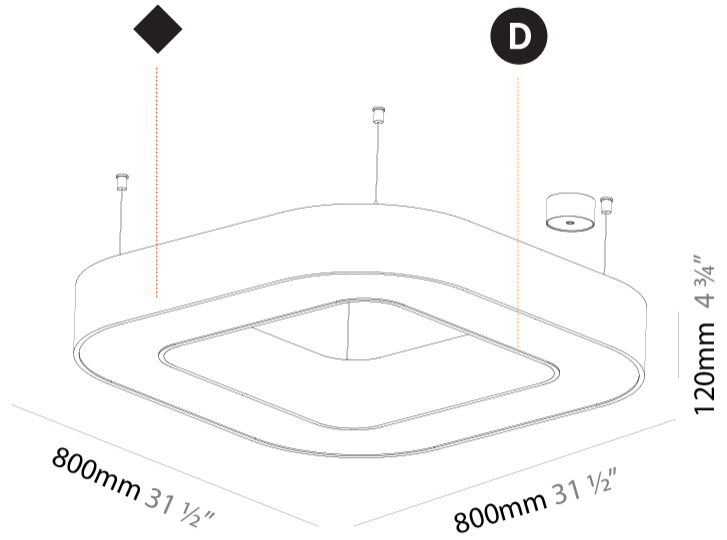

GENERAL

Series: Quantum
Brand: Prolicht
Division: Architectural
Mounting Type: Suspension
Mounting Location: Ceiling
Subcategory: Ambient

PHYSICAL

Shape: Square
Length (mm): 800
Length (in): 31 1/2
Width (mm): 800
Width (in): 31 1/2
Height (mm): 120
Height (in): 4 3/4
Max. Overall Height (mm): 2120
Max. Overall Height (in): 83 7/16
Light Distribution: Direct
Weight (kg): 9.422
Weight (lbs): 20.73
Diffuser: [PMMA - Opal or Micro-Prism](#)
Fixture Finish: [SSR / BKV / CWI / CRY / HAB / UFT / ITA / RUA / FTG / MYG / LOD / PUS / FRO / FUP / KIA / POP / BLS / SPG / MEY / GOH / GUM / CHC / COM / ABZ / JAG / OBR / MOS / ROR](#)
Fixture Material: Aluminum

ELECTRICAL

Lamp Type: LED (Zhaga Standard)
Input Wattage (W): 40
Total Output Wattage (W): 31 / 25.6 (3500K)
Dimming: [Non-Dimming / Phase Dimming (120Vac only) / 0-10V Dimming](#)
Driver Included: Yes
Driver Location: Integrated
Driver Type: Constant Current - 120 / 277Vac
Driver Class: Class 2
Input Voltage (V): 120 - 277
Constant Current (MA): 350 / 800 (3500K)

LED

Color Temperature (°K): [3000 / 3500 / 4000](#)
Max. Delivered Lumen (lm): 3690 / 3822 / 3900
CRI: >80 CRI
Efficiency (%): 65
Lamp Life (hrs): 50000

OPTICAL

RATINGS AND CERTIFICATIONS

Certified By: Certified for North American Standards
IP rating: IP20