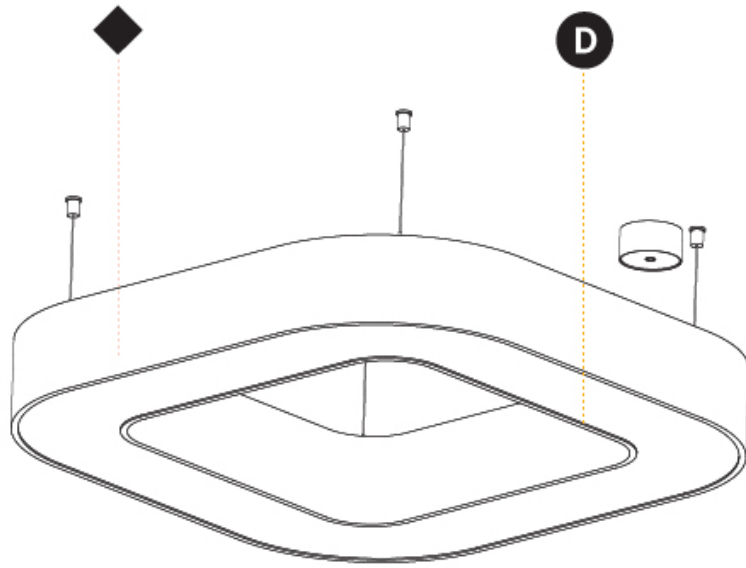

A30211-

PROJECT	_____
TYPE	_____
SPECIFIER	_____
QUANTITY	_____
DATE	_____