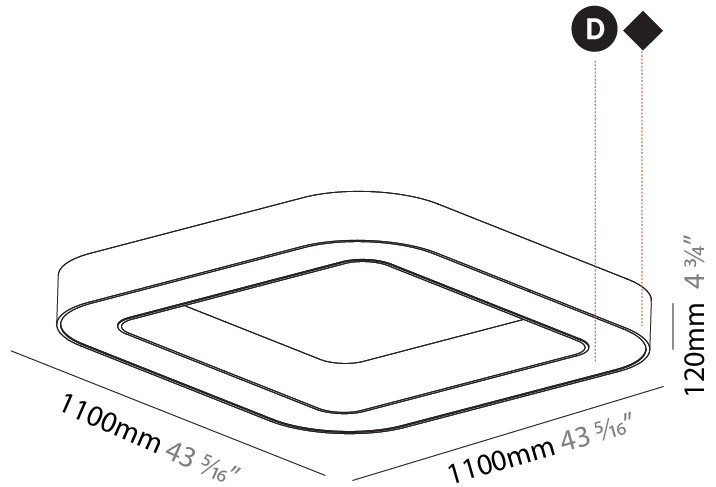

GENERAL

Series: Quantum
Brand: Prolicht
Division: Architectural
Mounting Type: Surface
Mounting Location: Ceiling
Subcategory: Ambient

PHYSICAL

Shape: Square
Length (mm): 1100
Length (in): 43 ⁵/₁₆"
Width (mm): 1100
Width (in): 43 ⁵/₁₆"
Height (mm): 120
Height (in): 4 ³/₄"
Light Distribution: Direct
Weight (kg): 14.2
Weight (lbs): 31.24
Diffuser: PMMA - Opal or Micro-Prism
Fixture Finish: SSR / BKV / CWI / CRY / HAB / UFT / ITA / RUA / FTG / MYG / LOD / PUS / FRO / FUP / KIA / POP / BLS / SPG / MEY / GOH / GUM / CHC / COM / ABZ / JAG / OBR / MOS / ROR
Fixture Material: Aluminum

ELECTRICAL

Lamp Type: LED (Zhaga Standard)
Input Wattage (W): 60
Total Output Wattage (W): 48 / 38.4 (3500K)
Dimming: Non-Dimming / Phase Dimming (120Vac only) / 0-10V Dimming
Driver Included: Yes
Driver Location: Integrated
Driver Type: Constant Current - 120 / 277Vac
Driver Class: Class 2
Input Voltage (V): 120 - 277
Constant Current (MA): 350 / 1200 (3500K)

LED

Color Temperature (°K): 3000 / 3500 / 4000
Max. Delivered Lumen (lm): 5540 / 5733 / 5850
CRI: >80 CRI
Efficiency (%): 65
Lamp Life (hrs): 50000

OPTICAL

RATINGS AND CERTIFICATIONS

Certified By: Certified for North American Standards
IP rating: IP20

PROJECT	_____
TYPE	_____
SPECIFIER	_____
QUANTITY	_____
DATE	_____