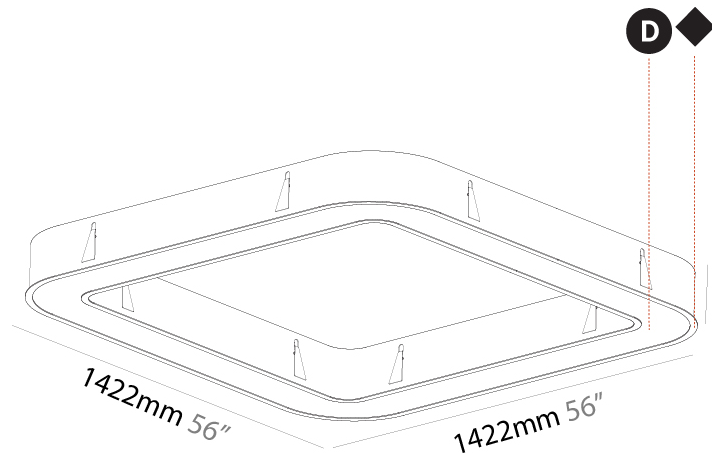

GENERAL

Series: Quantum
Brand: Prolicht
Division: Architectural
Mounting Type: Recessed
Mounting Location: Ceiling
Subcategory: Ambient

PHYSICAL

Shape: Square
Length (mm): 1422
Length (in): 56
Width (mm): 1422
Width (in): 56
Height (mm): 150
Height (in): 5 7/8
Min. Recessing Depth (mm): 160
Min. Recessing Depth (in): 6 3/16
Light Distribution: Direct
Weight (kg): 21.113
Weight (lbs): 46.45
Diffuser: [PMMA - Opal or Micro-Prism](#)
Fixture Finish: [SSR / BKV / CWI / CRY / HAB / UFT / ITA / RUA / FTG / MYG / LOD / PUS / FRO / FUP / KIA / POP / BLS / SPG / MEY / GOH / GUM / CHC / COM / ABZ / JAG / OBR / MOS / ROR](#)
Fixture Material: Aluminum

ELECTRICAL

Lamp Type: LED (Zhaga Standard)
Input Wattage (W): 80
Total Output Wattage (W): 64 / 51.2 (3500K)
Dimming: [Non-Dimming / Phase Dimming (120Vac only) / 0-10V Dimming](#)
Driver Included: Yes
Driver Location: Integrated
Driver Type: Constant Current - 120 / 277Vac
Driver Class: Class 2
Input Voltage (V): 120 - 277
Constant Current (MA): 350 / 800 (3500K)

LED

[Color Temperature (*K): 3000 / 3500 / 4000](#)
Max. Delivered Lumen (lm): 7380 / 7644 / 7800
CRI: >80 CRI
Efficiency (%): 65
Lamp Life (hrs): 50000

OPTICAL

RATINGS AND CERTIFICATIONS

Certified By: Certified for North American Standards
IP rating: IP20

PROJECT	_____
TYPE	_____
SPECIFIER	_____
QUANTITY	_____
DATE	_____