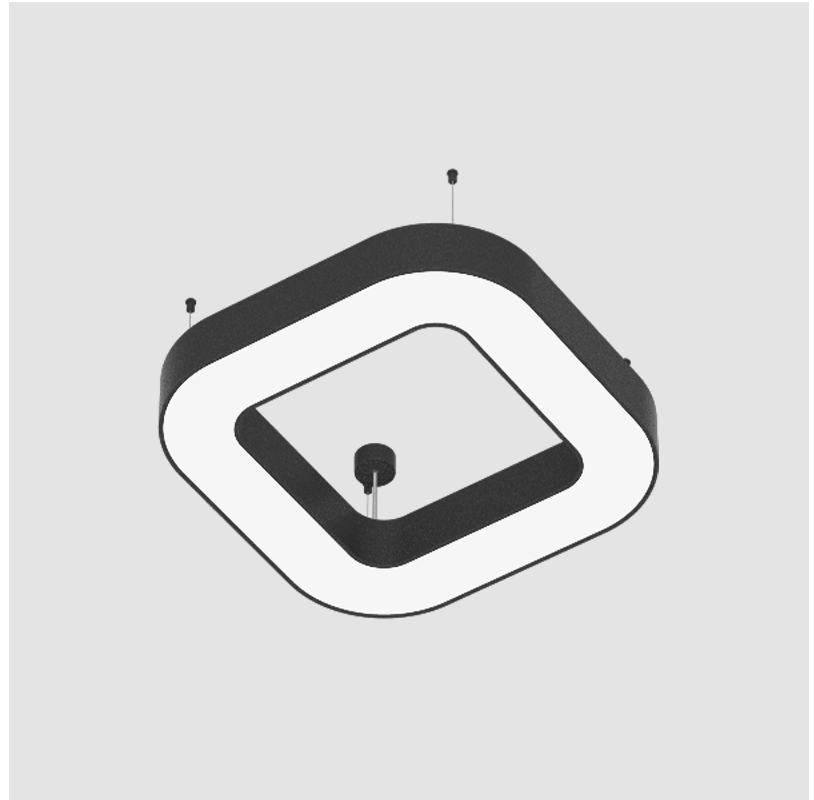

GENERAL

Series: Quantum
Brand: Prolicht
Division: Architectural
Mounting Type: Suspension
Mounting Location: Ceiling
Subcategory: Ambient

PHYSICAL

Shape: Square
Length (mm): 800
Length (in): 31 1/2
Width (mm): 800
Width (in): 31 1/2
Height (mm): 120
Height (in): 4 3/4
Max. Overall Height (mm): 2120
Max. Overall Height (in): 83 7/16
Light Distribution: Direct
Weight (kg): 9.422
Weight (lbs): 20.73
Diffuser: [PMMA - Opal or Micro-Prism](#)
Fixture Finish: [SSR / BKV / CWI / CRY / HAB / UFT / ITA / RUA / FTG / MYG / LOD / PUS / FRO / FUP / KIA / POP / BLS / SPG / MEY / GOH / GUM / CHC / COM / ABZ / JAG / OBR / MOS / ROR](#)
Fixture Material: Aluminum

ELECTRICAL

Lamp Type: LED (Zhaga Standard)
Input Wattage (W): 40
Total Output Wattage (W): 31 / 25.6 (3500K)
Dimming: [Non-Dimming / Phase Dimming (120Vac only) / 0-10V Dimming](#)
Driver Included: Yes
Driver Location: Integrated
Driver Type: Constant Current - 120 / 277Vac
Driver Class: Class 2
Input Voltage (V): 120 - 277
Constant Current (MA): 350 / 800 (3500K)

LED

Color Temperature (°K): [3000 / 3500 / 4000](#)
Max. Delivered Lumen (lm): 3690 / 3822 / 3900
CRI: >80 CRI
Efficiency (%): 65
Lamp Life (hrs): 50000

OPTICAL

RATINGS AND CERTIFICATIONS

Certified By: Certified for North American Standards
IP rating: IP20