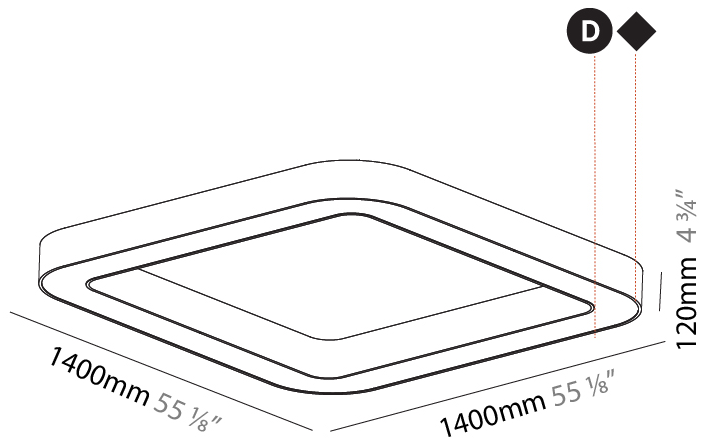

1. To build a product code in our configurator select the specify button on the base model # product page
2. To build a manual product code on this datasheet choose from the options listed below in blue font and add the suffix to the base model #

GENERAL

Series: Quantum
Brand: Prolicht
Division: Architectural
Mounting Type: Surface
Mounting Location: Ceiling

PHYSICAL

Length (mm): 1400
Length (in): 55 1/8
Width (mm): 1400
Width (in): 55 1/8
Height (mm): 120
Height (in): 4 3/4
Light Distribution: Direct
Weight (kg): 16.878
Weight (lbs): 37.13
Diffuser: PMMA - Opal or Micro-Prism
Fixture Finish: SSR / BKV / CWI / CRY / HAB / UFT / ITA / RUA / FTG / MYG / LOD / PUS / FRO / FUP / KIA / POP / BLS / SPG / MEY / GOH / GUM / CHC / COM / ABZ / JAG / OBR / MOS / ROR
Fixture Material: Aluminum

ELECTRICAL

Lamp Type: LED (Zhaga Standard)
Input Wattage (W): 80
Total Output Wattage (W): 64 / 51.2 (3500K)
Dimming: Non-Dimming / Phase Dimming (120Vac only) / 0-10V Dimming
Driver Included: Yes
Driver Location: Integrated
Driver Type: Constant Current - 120 / 277Vac
Driver Class: Class 2
Input Voltage (V): 120 - 277
Constant Current (MA): 350 / 800 (3500K)

LED

Color Temperature (°K): 3000 / 3500 / 4000
Max. Delivered Lumen (lm): 7380 / 7644 / 7800
CRI: >80 CRI
Efficiency (%): 65
Lamp Life (hrs): 50000

OPTICAL

RATINGS AND CERTIFICATIONS

Certified By: Certified for North American Standards
IP rating: IP20