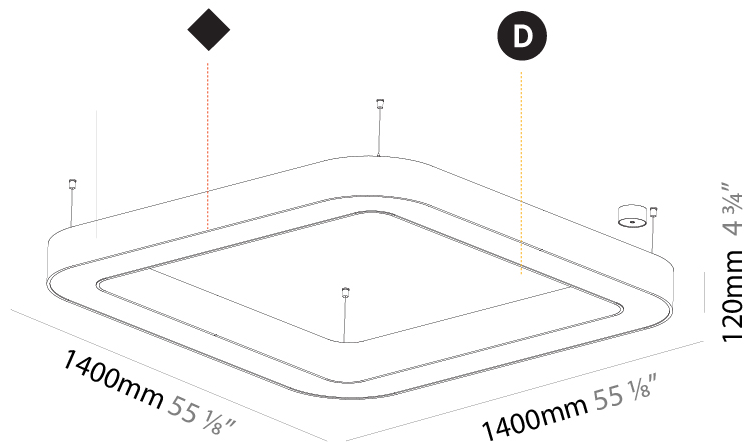

GENERAL

Series: Quantum
Brand: Prolicht
Division: Architectural
Mounting Type: Suspension
Mounting Location: Ceiling
Subcategory: Ambient

PHYSICAL

Shape: Square
Length (mm): 1400
Length (in): 55 1/8
Width (mm): 1400
Width (in): 55 1/8
Height (mm): 120
Height (in): 4 3/4
Max. Overall Height (mm): 2120
Max. Overall Height (in): 83 7/16
Light Distribution: Direct / Indirect
Weight (kg): 18.463
Weight (lbs): 40.62
Diffuser: [PMMA - Opal or Micro-Prism](#)
Fixture Finish: [SSR / BKV / CWI / CRY / HAB / UFT / ITA / RUA / FTG / MYG / LOD / PUS / FRO / FUP / KIA / POP / BLS / SPG / MEY / GOH / GUM / CHC / COM / ABZ / JAG / OBR / MOS / ROR](#)
Fixture Material: Aluminum

ELECTRICAL

Lamp Type: LED (Zhaga Standard)
Input Wattage (W): 120
Total Output Wattage (W): 96 / 76.8 (3500K)
Dimming: [Non-Dimming / Phase Dimming (120Vac only) / 0-10V Dimming](#)
Driver Included: Yes
Driver Location: Integrated
Driver Type: Constant Current - 120 / 277Vac
Driver Class: Class 2
Input Voltage (V): 120 - 277
Constant Current (MA): 350 / 800 (3500K)

LED

[Color Temperature (°K): 3000 / 3500 / 4000](#)
Max. Delivered Lumen (lm): 7380 / 7644 / 7800 Direct / 5120 / 5556 / 5400 Indirect
CRI: >80 CRI
Efficiency (%): 69.8
Lamp Life (hrs): 50000

OPTICAL

RATINGS AND CERTIFICATIONS

Certified By: Certified for North American Standards
IP rating: IP20