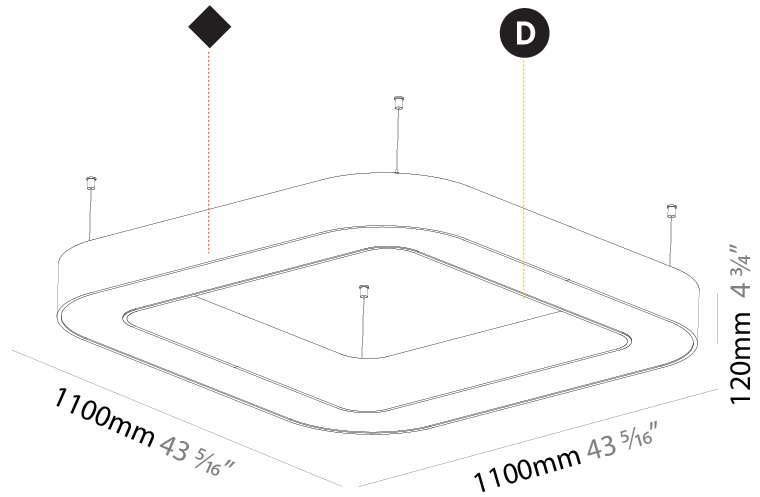

GENERAL

Series: Quantum
Brand: Prolicht
Division: Architectural
Mounting Type: Suspension
Mounting Location: Ceiling
Subcategory: Ambient

PHYSICAL

Shape: Square
Length (mm): 1100
Length (in): 43 ⁵/₁₆
Width (mm): 1100
Width (in): 43 ⁵/₁₆
Height (mm): 120
Height (in): 4 ³/₄
Max. Overall Height (mm): 2120
Max. Overall Height (in): 83 ⁷/₁₆
Light Distribution: Direct
Weight (kg): 13.125
Weight (lbs): 28.88
Diffuser: [PMMA - Opal or Micro-Prism](#)
Fixture Finish: [SSR / BKV / CWI / CRY / HAB / UFT / ITA / RUA / FTG / MYG / LOD / PUS / FRO / FUP / KIA / POP / BLS / SPG / MEY / GOH / GUM / CHC / COM / ABZ / JAG / OBR / MOS / ROR](#)
Fixture Material: Aluminum

ELECTRICAL

Lamp Type: LED (Zhaga Standard)
Input Wattage (W): 60
Total Output Wattage (W): 48 / 38.4 (3500K)
Dimming: [Non-Dimming / Phase Dimming (120Vac only) / 0-10V Dimming](#)
Driver Included: Yes
Driver Location: Integrated
Driver Type: Constant Current - 120 / 277Vac
Driver Class: Class 2
Input Voltage (V): 120 - 277
Constant Current (MA): 350 / 1200 (3500K)

LED

[Color Temperature (°K): 3000 / 3500 / 4000](#)
Max. Delivered Lumen (lm): 5540 / 5733 / 5850
CRI: >80 CRI
Efficiency (%): 65
Lamp Life (hrs): 50000

OPTICAL

RATINGS AND CERTIFICATIONS

Certified By: Certified for North American Standards
IP rating: IP20