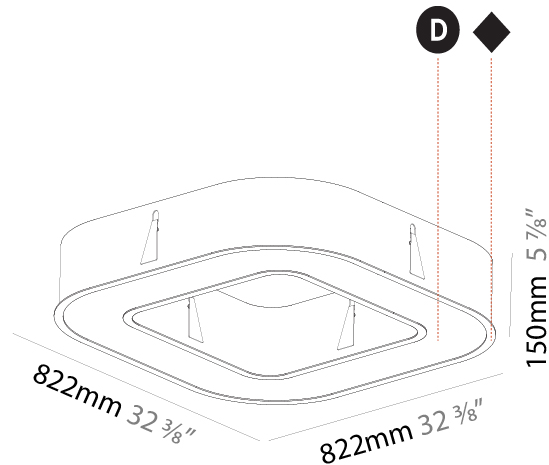

GENERAL

Series: Quantum
Brand: Prolicht
Division: Architectural
Mounting Type: Recessed
Mounting Location: Ceiling
Subcategory: Ambient

PHYSICAL

Shape: Square
Length (mm): 822
Length (in): 32 3/8
Width (mm): 822
Width (in): 32 3/8
Height (mm): 150
Height (in): 5 7/8
Min. Recessing Depth (mm): 160
Min. Recessing Depth (in): 6 5/16
Light Distribution: Direct
Weight (kg): 10.55
Weight (lbs): 23.21
Diffuser: PMMA - Opal or Micro-Prism
Fixture Finish: SSR / BKV / CWI / CRY / HAB / UFT / ITA / RUA / FTG / MYG / LOD / PUS / FRO / FUP / KIA / POP / BLS / SPG / MEY / GOH / GUM / CHC / COM / ABZ / JAG / OBR / MOS / ROR
Fixture Material: Aluminum

ELECTRICAL

Lamp Type: LED (Zhaga Standard)
Input Wattage (W): 40
Total Output Wattage (W): 32 / 25.6 (3500K)
Dimming: Non-Dimming / Phase Dimming (120Vac only) / 0-10V Dimming
Driver Included: Yes
Driver Location: Integrated
Driver Type: Constant Current - 120 / 277Vac
Driver Class: Class 2
Input Voltage (V): 120 - 277
Constant Current (MA): 350 / 800 (3500K)

LED

Color Temperature (°K): 3000 / 3500 / 4000
Max. Delivered Lumen (lm): 3690 / 3822 / 3900
CRI: >80 CRI
Efficiency (%): 65
Lamp Life (hrs): 50000

OPTICAL

RATINGS AND CERTIFICATIONS

Certified By: Certified for North American Standards
IP rating: IP20