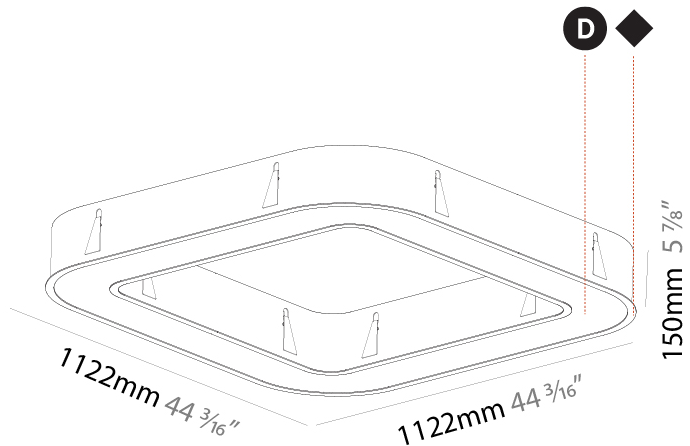

GENERAL

Series: Quantum
Brand: Prolicht
Division: Architectural
Mounting Type: Recessed
Mounting Location: Ceiling
Subcategory: Ambient

PHYSICAL

Shape: Square
Length (mm): 1122
Length (in): 44 ³/₁₆
Width (mm): 1122
Width (in): 44 ³/₁₆
Height (mm): 150
Height (in): 5 ⁷/₈
Min. Recessing Depth (mm): 160
Min. Recessing Depth (in): 6 ⁵/₁₆
Light Distribution: Direct
Weight (kg): 16.085
Weight (lbs): 35.39
Diffuser: [PMMA - Opal or Micro-Prism](#)
Fixture Finish: [SSR / BKV / CWI / CRY / HAB / UFT / ITA / RUA / FTG / MYG / LOD / PUS / FRO / FUP / KIA / POP / BLS / SPG / MEY / GOH / GUM / CHC / COM / ABZ / JAG / OBR / MOS / ROR](#)
Fixture Material: Aluminum

ELECTRICAL

Lamp Type: LED (Zhaga Standard)
Input Wattage (W): 60
Total Output Wattage (W): 48 / 38.4 (3500K)
Dimming: [Non-Dimming / Phase Dimming (120Vac only) / 0-10V Dimming](#)
Driver Included: Yes
Driver Location: Integrated
Driver Type: Constant Current - 120 / 277Vac
Driver Class: Class 2
Input Voltage (V): 120 - 277
Constant Current (MA): 350 / 1200 (3500K)

LED

[Color Temperature (°K): 3000 / 3500 / 4000](#)
Max. Delivered Lumen (lm): 5540 / 5733 / 5850
CRI: >80 CRI
Efficiency (%): 65
Lamp Life (hrs): 50000

OPTICAL

RATINGS AND CERTIFICATIONS

Certified By: Certified for North American Standards
IP rating: IP20

PROJECT	
TYPE	
SPECIFIER	
QUANTITY	
DATE