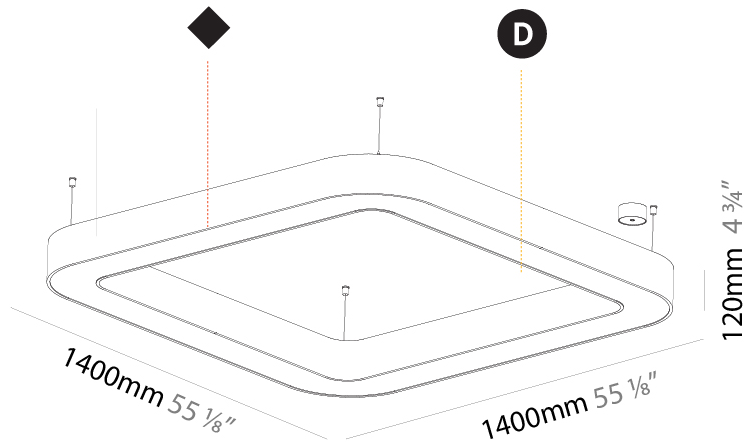

GENERAL

Series: Quantum
Brand: Prolicht
Division: Architectural
Mounting Type: Suspension
Mounting Location: Ceiling
Subcategory: Ambient

PHYSICAL

Shape: Square
Length (mm): 1400
Length (in): 55 1/8
Width (mm): 1400
Width (in): 55 1/8
Height (mm): 120
Height (in): 4 3/4
Max. Overall Height (mm): 2120
Max. Overall Height (in): 83 7/16
Light Distribution: Direct
Weight (kg): 17.644
Weight (lbs): 38.82
Diffuser: [PMMA - Opal or Micro-Prism](#)
Fixture Finish: [SSR / BKV / CWI / CRY / HAB / UFT / ITA / RUA / FTG / MYG / LOD / PUS / FRO / FUP / KIA / POP / BLS / SPG / MEY / GOH / GUM / CHC / COM / ABZ / JAG / OBR / MOS / ROR](#)
Fixture Material: Aluminum

ELECTRICAL

Lamp Type: LED (Zhaga Standard)
Input Wattage (W): 80
Total Output Wattage (W): 64 / 51.2 (3500K)
Dimming: [Non-Dimming / Phase Dimming (120Vac only) / 0-10V Dimming](#)
Driver Included: Yes
Driver Location: Integrated
Driver Type: Constant Current - 120 / 277Vac
Driver Class: Class 2
Input Voltage (V): 120 - 277
Constant Current (MA): 350 / 800 (3500K)

LED

[Color Temperature (°K): 3000 / 3500 / 4000](#)
Max. Delivered Lumen (lm): 7380 / 7644 / 7800
CRI: >80 CRI
Efficiency (%): 0.65
Lamp Life (hrs): 50000

OPTICAL

RATINGS AND CERTIFICATIONS

Certified By: Certified for North American Standards
IP rating: IP20