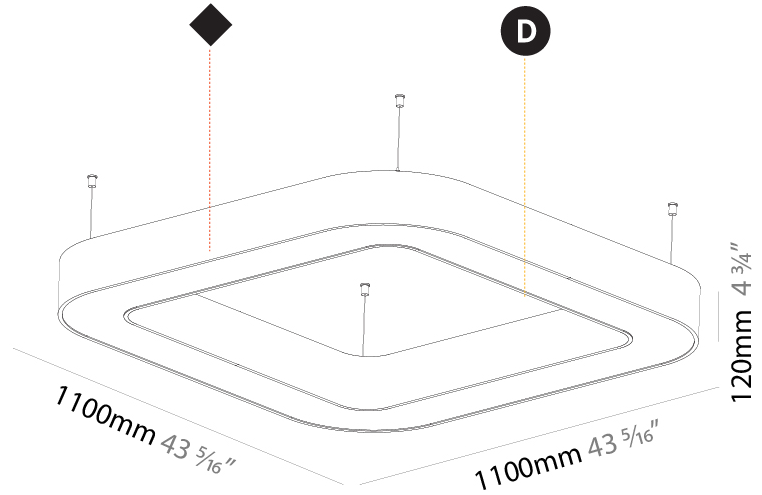

GENERAL

Series: Quantum
Brand: Prolicht
Division: Architectural
Mounting Type: Suspension
Mounting Location: Ceiling
Subcategory: Ambient

PHYSICAL

Shape: Square
Length (mm): 1100
Length (in): 43 ⁵/₁₆"
Width (mm): 1100
Width (in): 43 ⁵/₁₆"
Height (mm): 120
Height (in): 4 ³/₄"
Max. Overall Height (mm): 2120
Max. Overall Height (in): 83 ⁷/₁₆"
Light Distribution: Direct / Indirect
Weight (kg): 13.639
Weight (lbs): 30
Diffuser: PMMA - Opal or Micro-Prism
Fixture Finish: SSR / BKV / CWI / CRY / HAB / UFT / ITA / RUA / FTG / MYG / LOD / PUS / FRO / FUP / KIA / POP / BLS / SPG / MEY / GOH / GUM / CHC / COM / ABZ / JAG / OBR / MOS / ROR
Fixture Material: Aluminum

ELECTRICAL

Lamp Type: LED (Zhaga Standard)
Input Wattage (W): 100
Total Output Wattage (W): 80 / 64 (3500K)
Dimming: Non-Dimming / Phase Dimming (120Vac only) / 0-10V Dimming
Driver Included: Yes
Driver Location: Integrated
Driver Type: Constant Current - 120 / 277Vac
Driver Class: Class 2
Input Voltage (V): 120 - 277
Constant Current (MA): 350 / 1200/800 (3500K)

LED

Color Temperature (°K): 3000 / 3500 / 4000
Max. Delivered Lumen (lm): 5540 / 5733 / 5850 Direct / 4870 / 5047 / 5150 Indirect
CRI: >80 CRI
Efficiency (%): 70.9
Lamp Life (hrs): 50000

OPTICAL

RATINGS AND CERTIFICATIONS

Certified By: Certified for North American Standards
IP rating: IP20

PROJECT
TYPE
SPECIFIER
QUANTITY
DATE