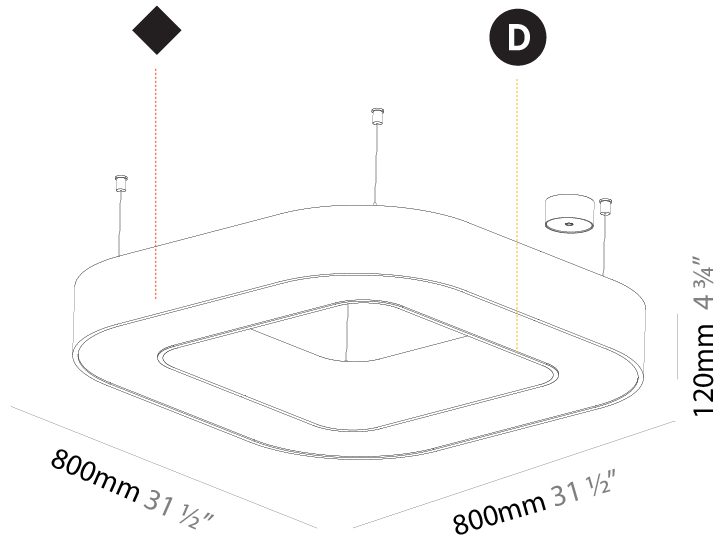

GENERAL

Series: Quantum
Brand: Prolicht
Division: Architectural
Mounting Type: Suspension
Mounting Location: Ceiling
Subcategory: Ambient

PHYSICAL

Shape: Square
Length (mm): 800
Length (in): 31 1/2
Width (mm): 800
Width (in): 31 1/2
Height (mm): 120
Height (in): 4 3/4
Max. Overall Height (mm): 2120
Max. Overall Height (in): 83 7/16
Light Distribution: Direct / Indirect
Weight (kg): 9.71
Weight (lbs): 21.44
Diffuser: [PMMA - Opal or Micro-Prism](#)
Fixture Finish: [SSR / BKV / CWI / CRY / HAB / UFT / ITA / RUA / FTG / MYG / LOD / PUS / FRO / FUP / KIA / POP / BLS / SPG / MEY / GOH / GUM / CHC / COM / ABZ / JAG / OBR / MOS / ROR](#)
Fixture Material: Aluminum

ELECTRICAL

Lamp Type: LED (Zhaga Standard)
Input Wattage (W): 40 / 20
Total Output Wattage (W): 48 / 38.4 (3500K)
Dimming: [Non-Dimming / Phase Dimming (120Vac only) / 0-10V Dimming](#)
Driver Included: Yes
Driver Location: Integrated
Driver Type: Constant Current - 120 / 277Vac
Driver Class: Class 2
Input Voltage (V): 120 - 277
Constant Current (MA): 350 / 800/400 (3500K)

LED

[Color Temperature (°K): 3000 / 3500 / 4000](#)
Max. Delivered Lumen (lm): 3690 / 3822 / 3900 Direct / 2560 / 2646 / 2700 Indirect
CRI: >80 CRI
Efficiency (%): 69.8
Lamp Life (hrs): 50000

OPTICAL

RATINGS AND CERTIFICATIONS

Certified By: Certified for North American Standards
IP rating: IP20

PROJECT
TYPE
SPECIFIER
QUANTITY
DATE