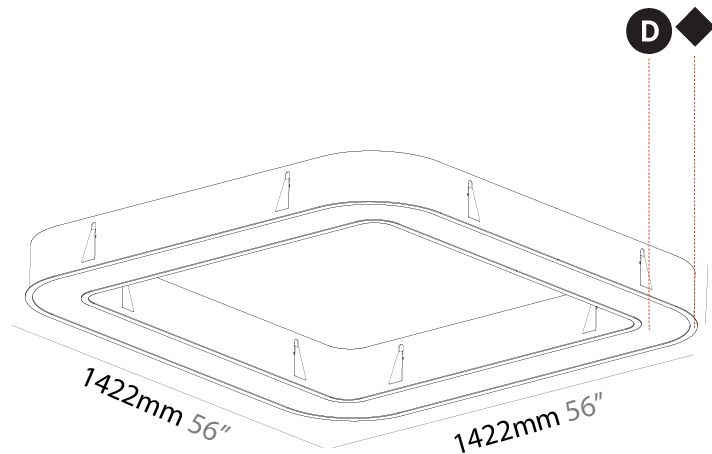

GENERAL

Series: Quantum
Brand: Prolicht
Division: Architectural
Mounting Type: Recessed
Mounting Location: Ceiling
Subcategory: Ambient

PHYSICAL

Shape: Square
Length (mm): 1422
Length (in): 56
Width (mm): 1422
Width (in): 56
Height (mm): 150
Height (in): 5 7/8
Min. Recessing Depth (mm): 160
Min. Recessing Depth (in): 6 3/16
Light Distribution: Direct
Weight (kg): 21.113
Weight (lbs): 46.45
Diffuser: PMMA - Opal or Micro-Prism
Fixture Finish: SSR / BKV / CWI / CRY / HAB / UFT / ITA / RUA / FTG / MYG / LOD / PUS / FRO / FUP / KIA / POP / BLS / SPG / MEY / GOH / GUM / CHC / COM / ABZ / JAG / OBR / MOS / ROR
Fixture Material: Aluminum

ELECTRICAL

Lamp Type: LED (Zhaga Standard)
Input Wattage (W): 80
Total Output Wattage (W): 64 / 51.2 (3500K)
Dimming: Non-Dimming / Phase Dimming (120Vac only) / 0-10V Dimming
Driver Included: Yes
Driver Location: Integrated
Driver Type: Constant Current - 120 / 277Vac
Driver Class: Class 2
Input Voltage (V): 120 - 277
Constant Current (MA): 350 / 800 (3500K)

LED

Color Temperature (*K): 3000 / 3500 / 4000
Max. Delivered Lumen (lm): 7380 / 7644 / 7800
CRI: >80 CRI
Efficiency (%): 65
Lamp Life (hrs): 50000

OPTICAL

RATINGS AND CERTIFICATIONS

Certified By: Certified for North American Standards
IP rating: IP20

PROJECT	
TYPE	
SPECIFIER	
QUANTITY	
DATE