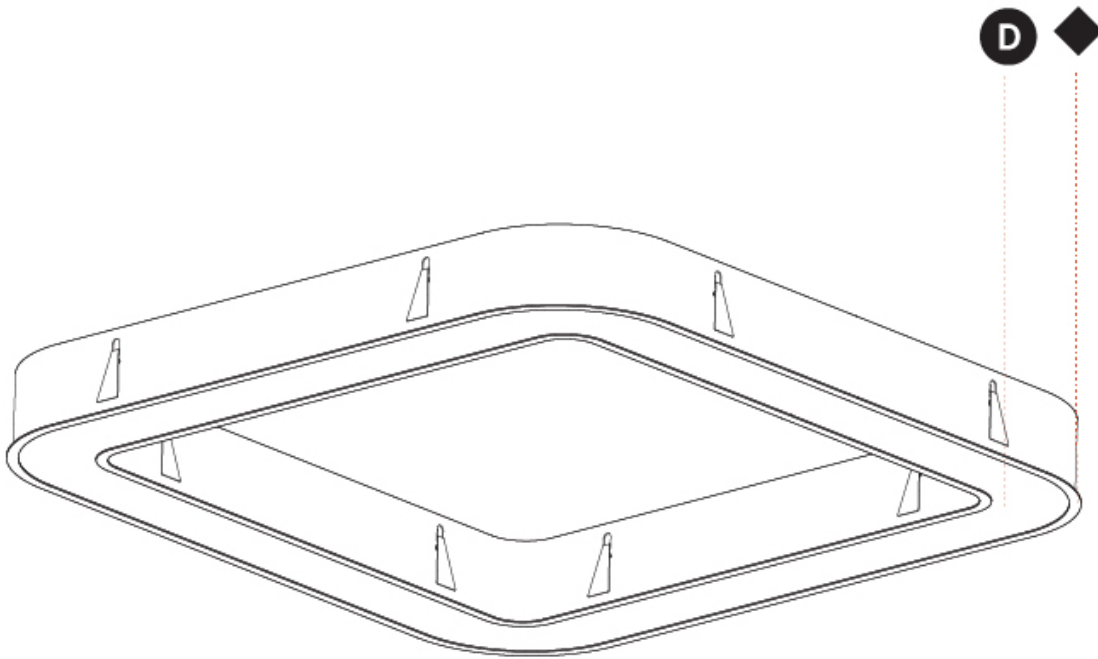

A37565-

PROJECT	_____
TYPE	_____
SPECIFIER	_____
QUANTITY	_____
DATE	_____