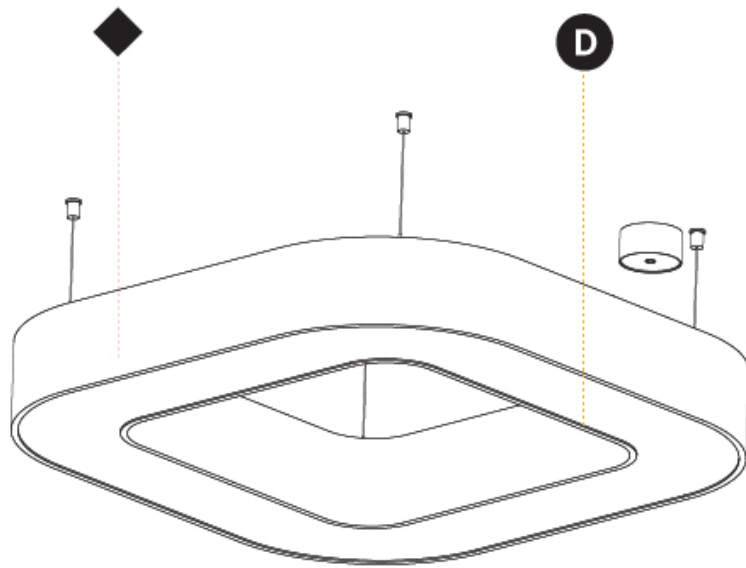

A30566-

PROJECT	_____
TYPE	_____
SPECIFIER	_____
QUANTITY	_____
DATE	_____