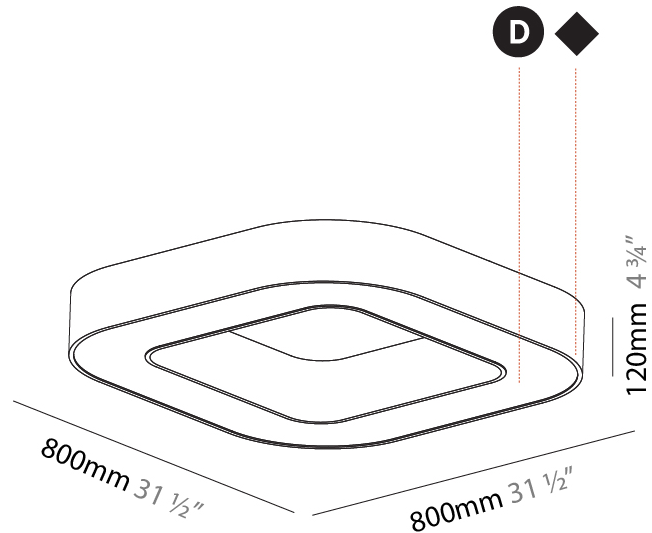

1. To build a product code in our configurator select the specify button on the base model # product page
2. To build a manual product code on this datasheet choose from the options listed below in blue font and add the suffix to the base model #

GENERAL

Series: Quantum
Brand: Prolicht
Division: Architectural
Mounting Type: Surface
Mounting Location: Ceiling
Subcategory: Ambient

PHYSICAL

Shape: Square
Length (mm): 800
Length (in): 31 1/2
Width (mm): 800
Width (in): 31 1/2
Height (mm): 120
Height (in): 4 3/4
Light Distribution: Direct
Weight (kg): 9.04
Weight (lbs): 19.92
Diffuser: PMMA - Opal or Micro-Prism
Fixture Finish: SSR / BKV / CWI / CRY / HAB / UFT / ITA / RUA / FTG / MYG / LOD / PUS / FRO / FUP / KIA / POP / BLS / SPG / MEY / GOH / GUM / CHC / COM / ABZ / JAG / OBR / MOS / ROR
Fixture Material: Aluminum

ELECTRICAL

Lamp Type: LED (Zhaga Standard)
Input Wattage (W): 40
Total Output Wattage (W): 32 / 25.6 (3500K)
Dimming: Non-Dimming / Phase Dimming (120Vac only) / 0-10V Dimming
Driver Included: Yes
Driver Location: Integrated
Driver Type: Constant Current - 120 / 277Vac
Driver Class: Class 2
Input Voltage (V): 120 - 277
Constant Current (MA): 350 / 800 (3500K)

LED

Color Temperature (°K): 3000 / 3500 / 4000
Max. Delivered Lumen (lm): 3690 / 3822 / 3900
CRI: >80 CRI
Efficiency (%): 65
Lamp Life (hrs): 50000

OPTICAL

RATINGS AND CERTIFICATIONS

Certified By: Certified for North American Standards
IP rating: IP20