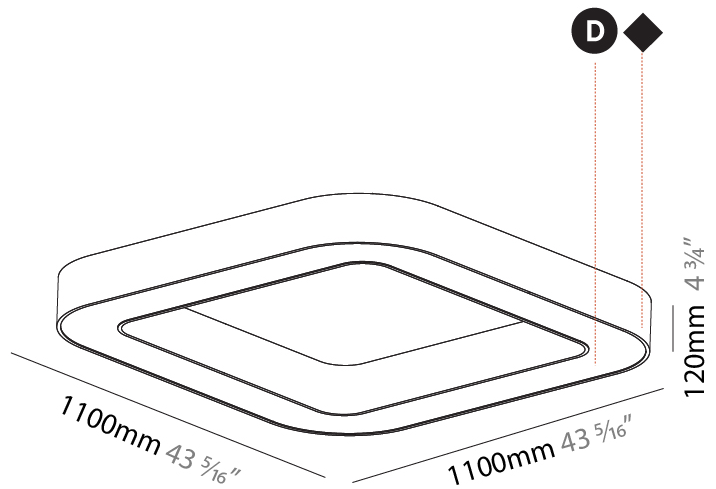

1. To build a product code in our configurator select the specify button on the base model # product page
2. To build a manual product code on this datasheet choose from the options listed below in blue font and add the suffix to the base model #

GENERAL

Series: Quantum
Brand: Prolicht
Division: Architectural
Mounting Type: Surface
Mounting Location: Ceiling
Subcategory: Ambient

PHYSICAL

Shape: Square
Length (mm): 1100
Length (in): 43 ⁵/₁₆"
Width (mm): 1100
Width (in): 43 ⁵/₁₆"
Height (mm): 120
Height (in): 4 ³/₄"
Light Distribution: Direct
Weight (kg): 14.2
Weight (lbs): 31.24
Diffuser: PMMA - Opal or Micro-Prism
Fixture Finish: SSR / BKV / CWI / CRY / HAB / UFT / ITA / RUA / FTG / MYG / LOD / PUS / FRO / FUP / KIA / POP / BLS / SPG / MEY / GOH / GUM / CHC / COM / ABZ / JAG / OBR / MOS / ROR
Fixture Material: Aluminum

ELECTRICAL

Lamp Type: LED (Zhaga Standard)
Input Wattage (W): 60
Total Output Wattage (W): 48 / 38.4 (3500K)
Dimming: Non-Dimming / Phase Dimming (120Vac only) / 0-10V Dimming
Driver Included: Yes
Driver Location: Integrated
Driver Type: Constant Current - 120 / 277Vac
Driver Class: Class 2
Input Voltage (V): 120 - 277
Constant Current (MA): 350 / 1200 (3500K)

LED

Color Temperature (°K): 3000 / 3500 / 4000
Max. Delivered Lumen (lm): 5540 / 5733 / 5850
CRI: >80 CRI
Efficiency (%): 65
Lamp Life (hrs): 50000

OPTICAL

RATINGS AND CERTIFICATIONS

Certified By: Certified for North American Standards
IP rating: IP20