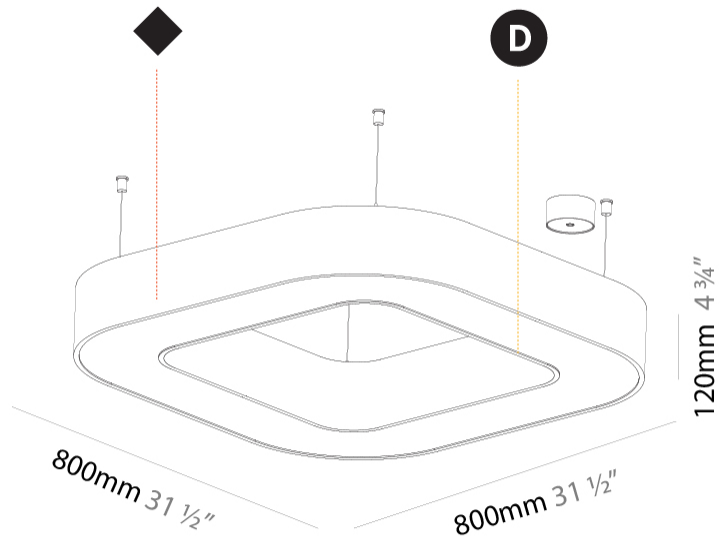

GENERAL

Series: Quantum
Brand: Prolicht
Division: Architectural
Mounting Type: Suspension
Mounting Location: Ceiling
Subcategory: Ambient

PHYSICAL

Shape: Square
Length (mm): 800
Length (in): 31 1/2
Width (mm): 800
Width (in): 31 1/2
Height (mm): 120
Height (in): 4 3/4
Max. Overall Height (mm): 2120
Max. Overall Height (in): 83 7/16
Light Distribution: Direct
Weight (kg): 9.422
Weight (lbs): 20.73
Diffuser: [PMMA - Opal or Micro-Prism](#)
Fixture Finish: [SSR / BKV / CWI / CRY / HAB / UFT / ITA / RUA / FTG / MYG / LOD / PUS / FRO / FUP / KIA / POP / BLS / SPG / MEY / GOH / GUM / CHC / COM / ABZ / JAG / OBR / MOS / ROR](#)
Fixture Material: Aluminum

ELECTRICAL

Lamp Type: LED (Zhaga Standard)
Input Wattage (W): 40
Total Output Wattage (W): 31 / 25.6 (3500K)
Dimming: [Non-Dimming / Phase Dimming (120Vac only) / 0-10V Dimming](#)
Driver Included: Yes
Driver Location: Integrated
Driver Type: Constant Current - 120 / 277Vac
Driver Class: Class 2
Input Voltage (V): 120 - 277
Constant Current (MA): 350 / 800 (3500K)

LED

[Color Temperature (°K): 3000 / 3500 / 4000](#)
Max. Delivered Lumen (lm): 3690 / 3822 / 3900
CRI: >80 CRI
Efficiency (%): 65
Lamp Life (hrs): 50000

OPTICAL

RATINGS AND CERTIFICATIONS

Certified By: Certified for North American Standards
IP rating: IP20